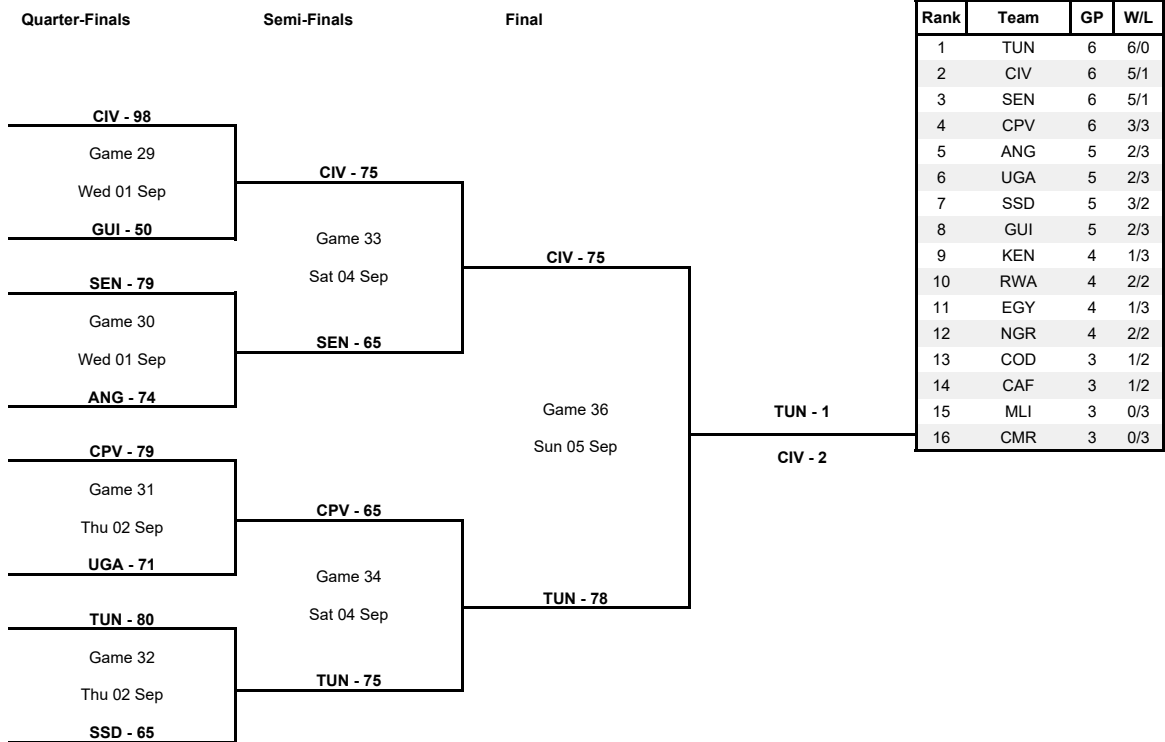

TOURNAMENT SUMMARY