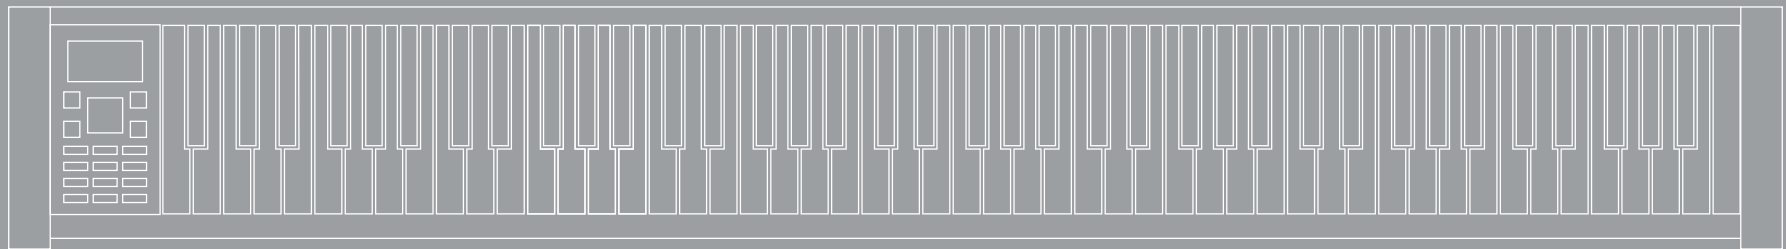

HDP-1

DIGITAL PIANO
Setup Guide

Contents Checklist

A

X1

B

X1

C

X1

D

X1

E

X1

F

X1

Contents Checklist

G

27MM

H

X4 25MM

I

X4 18MM

X6

STEP 1