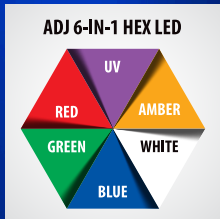

MEGA HEX PAR