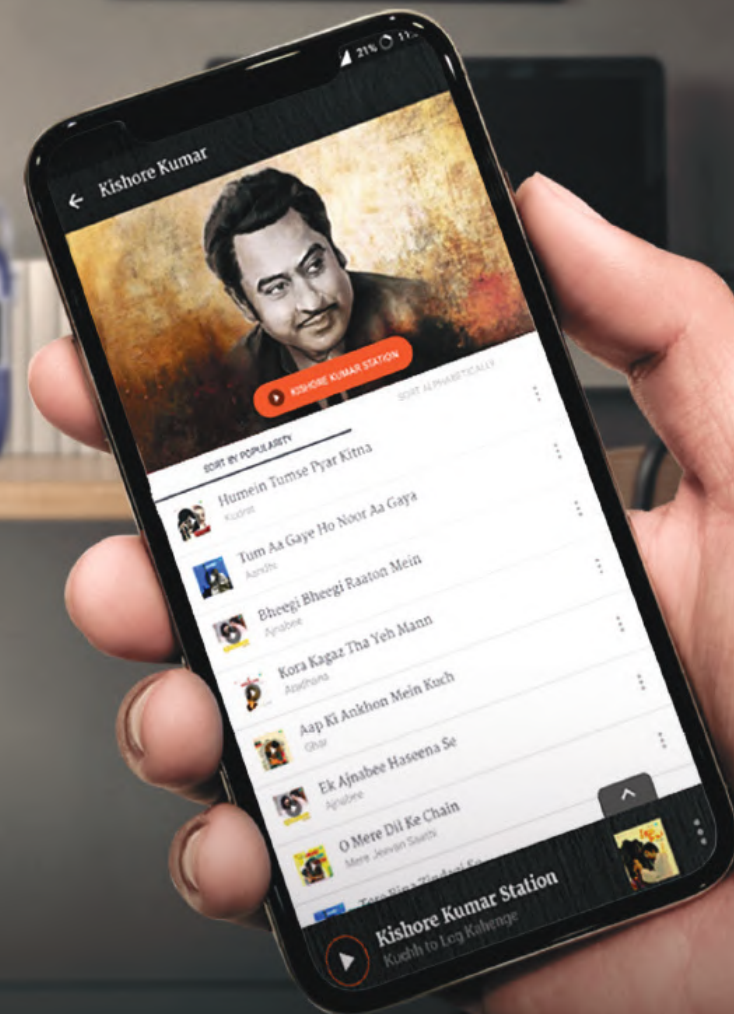

— PREMIUM —

The Carvaan with *more*

Get 32 additional artiste stations,
a new cutting edge look and an app
that allows you to choose your song or
create your own playlist on Carvaan

App Support  

Choose Your Song & Create Your Playlist

32 Additional Stations

AM Radio

Aux IN

New Age Mesh Design

5000 PRE-LOADED SONGS

130+ dedicated stations

Artistes

Lata Mangeshkar, Kishore Kumar,
Amitabh Bachchan, Rekha,
R.D. Burman, Laxmikant-Pyarelal,
Anand Bakshi, Gulzar & many more

Special

Romance, Sad, Ghazal, Bhakti,
Film Instrumental, Gurbani, Songs With
Dialogues, Hindustani Classical &
many more

Ameen Sayani Geetmala

50 years of music countdown

Saregama Carvaan App

View the entire list of 5000 songs.

Search for a song, artiste or an album.

Create playlists with your favourite songs

DOWNLOAD THE SAREGAMA CARVAAN APP

ARTISTES SPECIALS GEETMALA

LATA MANGESHKAR

LAG JA GALE KE PHIR VE

K X

Gaane purane, Tofha naya