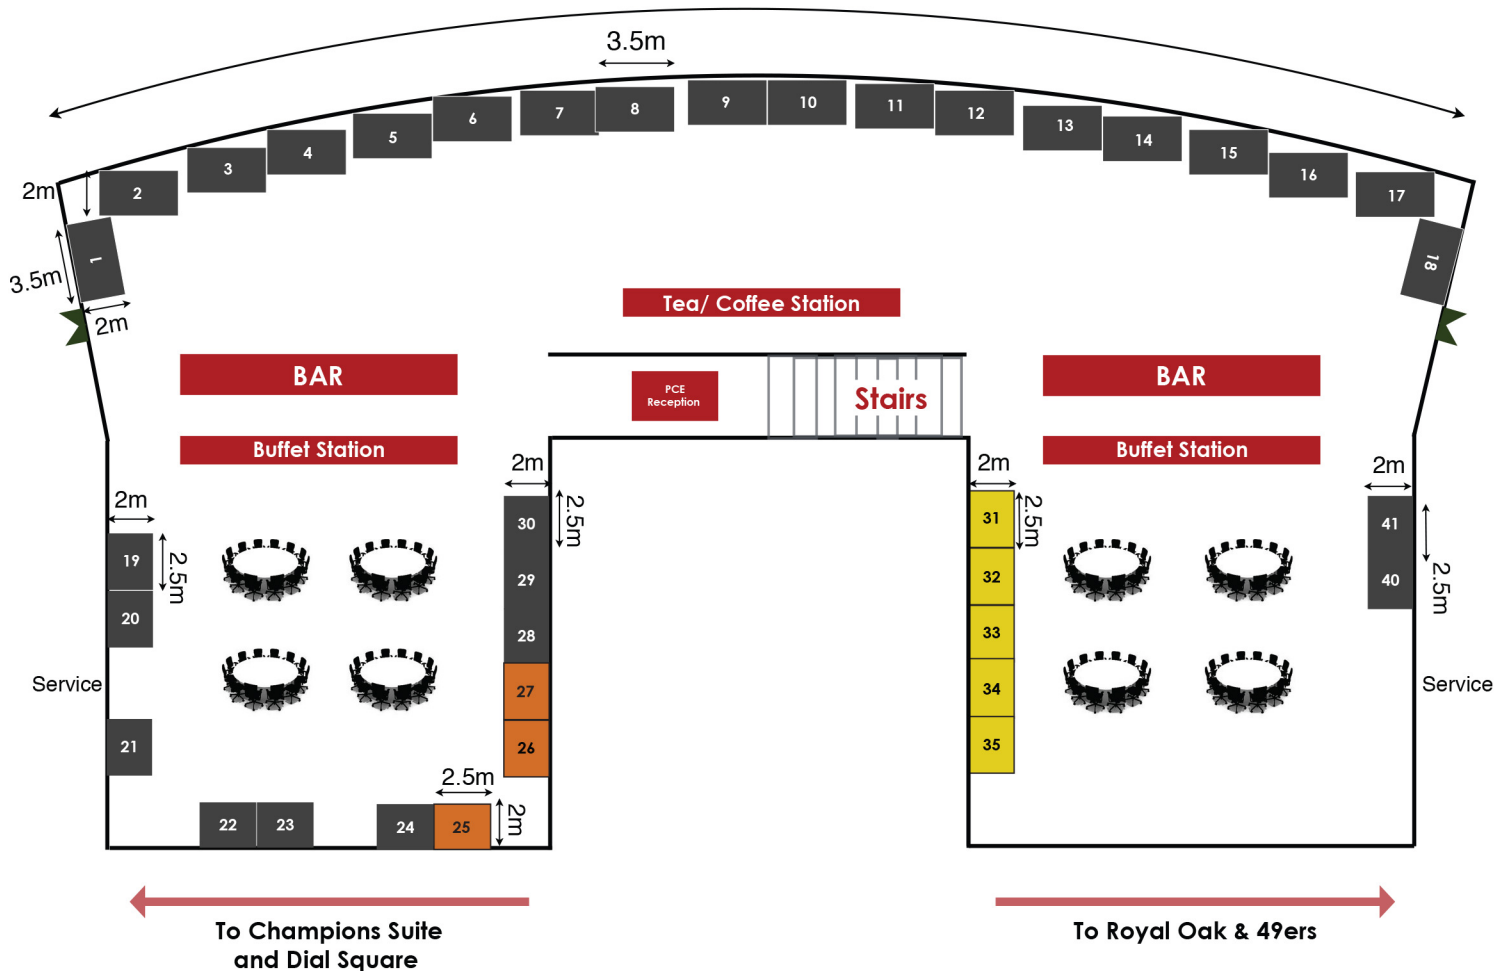

Partner Showcase

Project Controls Expo is exhibiting its partner showcase at Highbury Suite

Highbury
64.8 m

- Technology and Advisory Services
- Recruitment Partners
- Educational Institutions and/or Professional bodies
- Networking Area