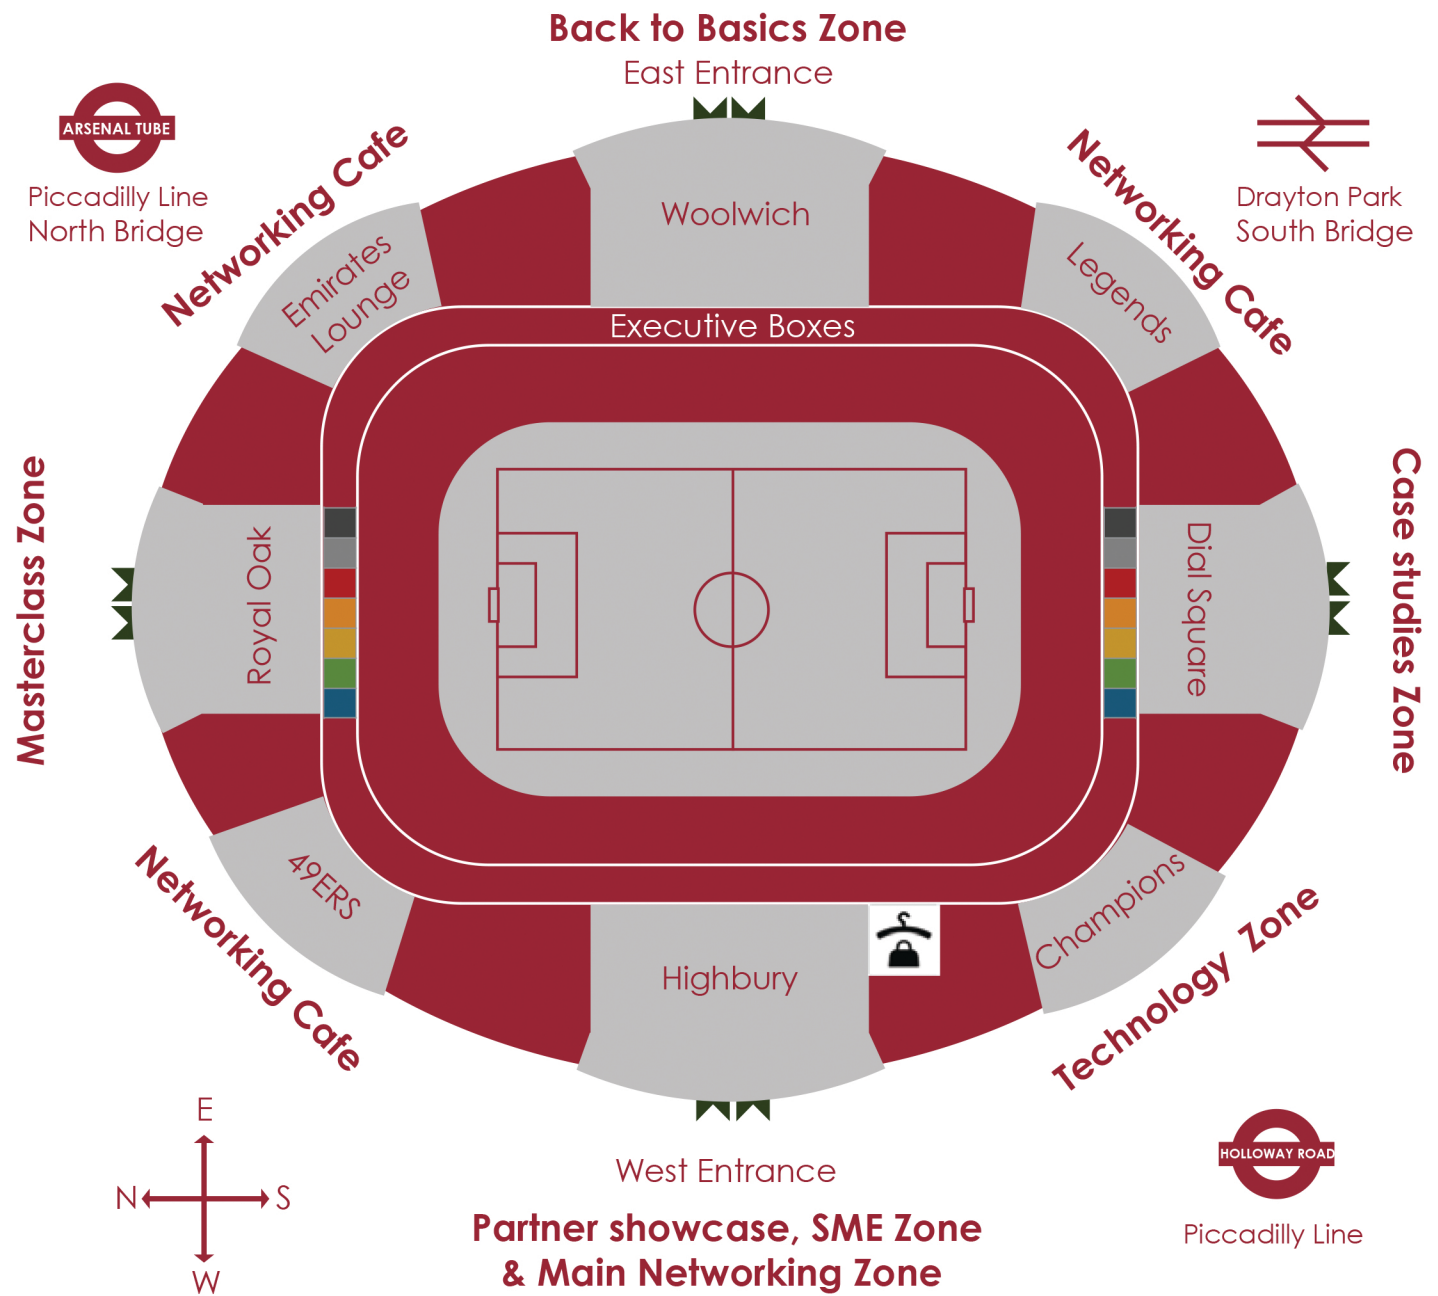

Overall Expo Layout (Bird's eye view)

Partner Showcase, SME Zone & Main Networking Zone @ Highbury Suite

Masterclass Zone @ Royal Oak Suite

Workshop Zone @ Dial Square Suite

Technology Zone @ Champions Suite

Back to Basics Zone @ Woolwich Suite

Networking Cafe @ Legends, Emirates Lounge and 49ers Suite

Quite Zones* are located at "Galleries" of Royal Oak Suite and Dial Square Suite.

Cloak room

Partners & Speakers Lounge
(Access is by invitation only)