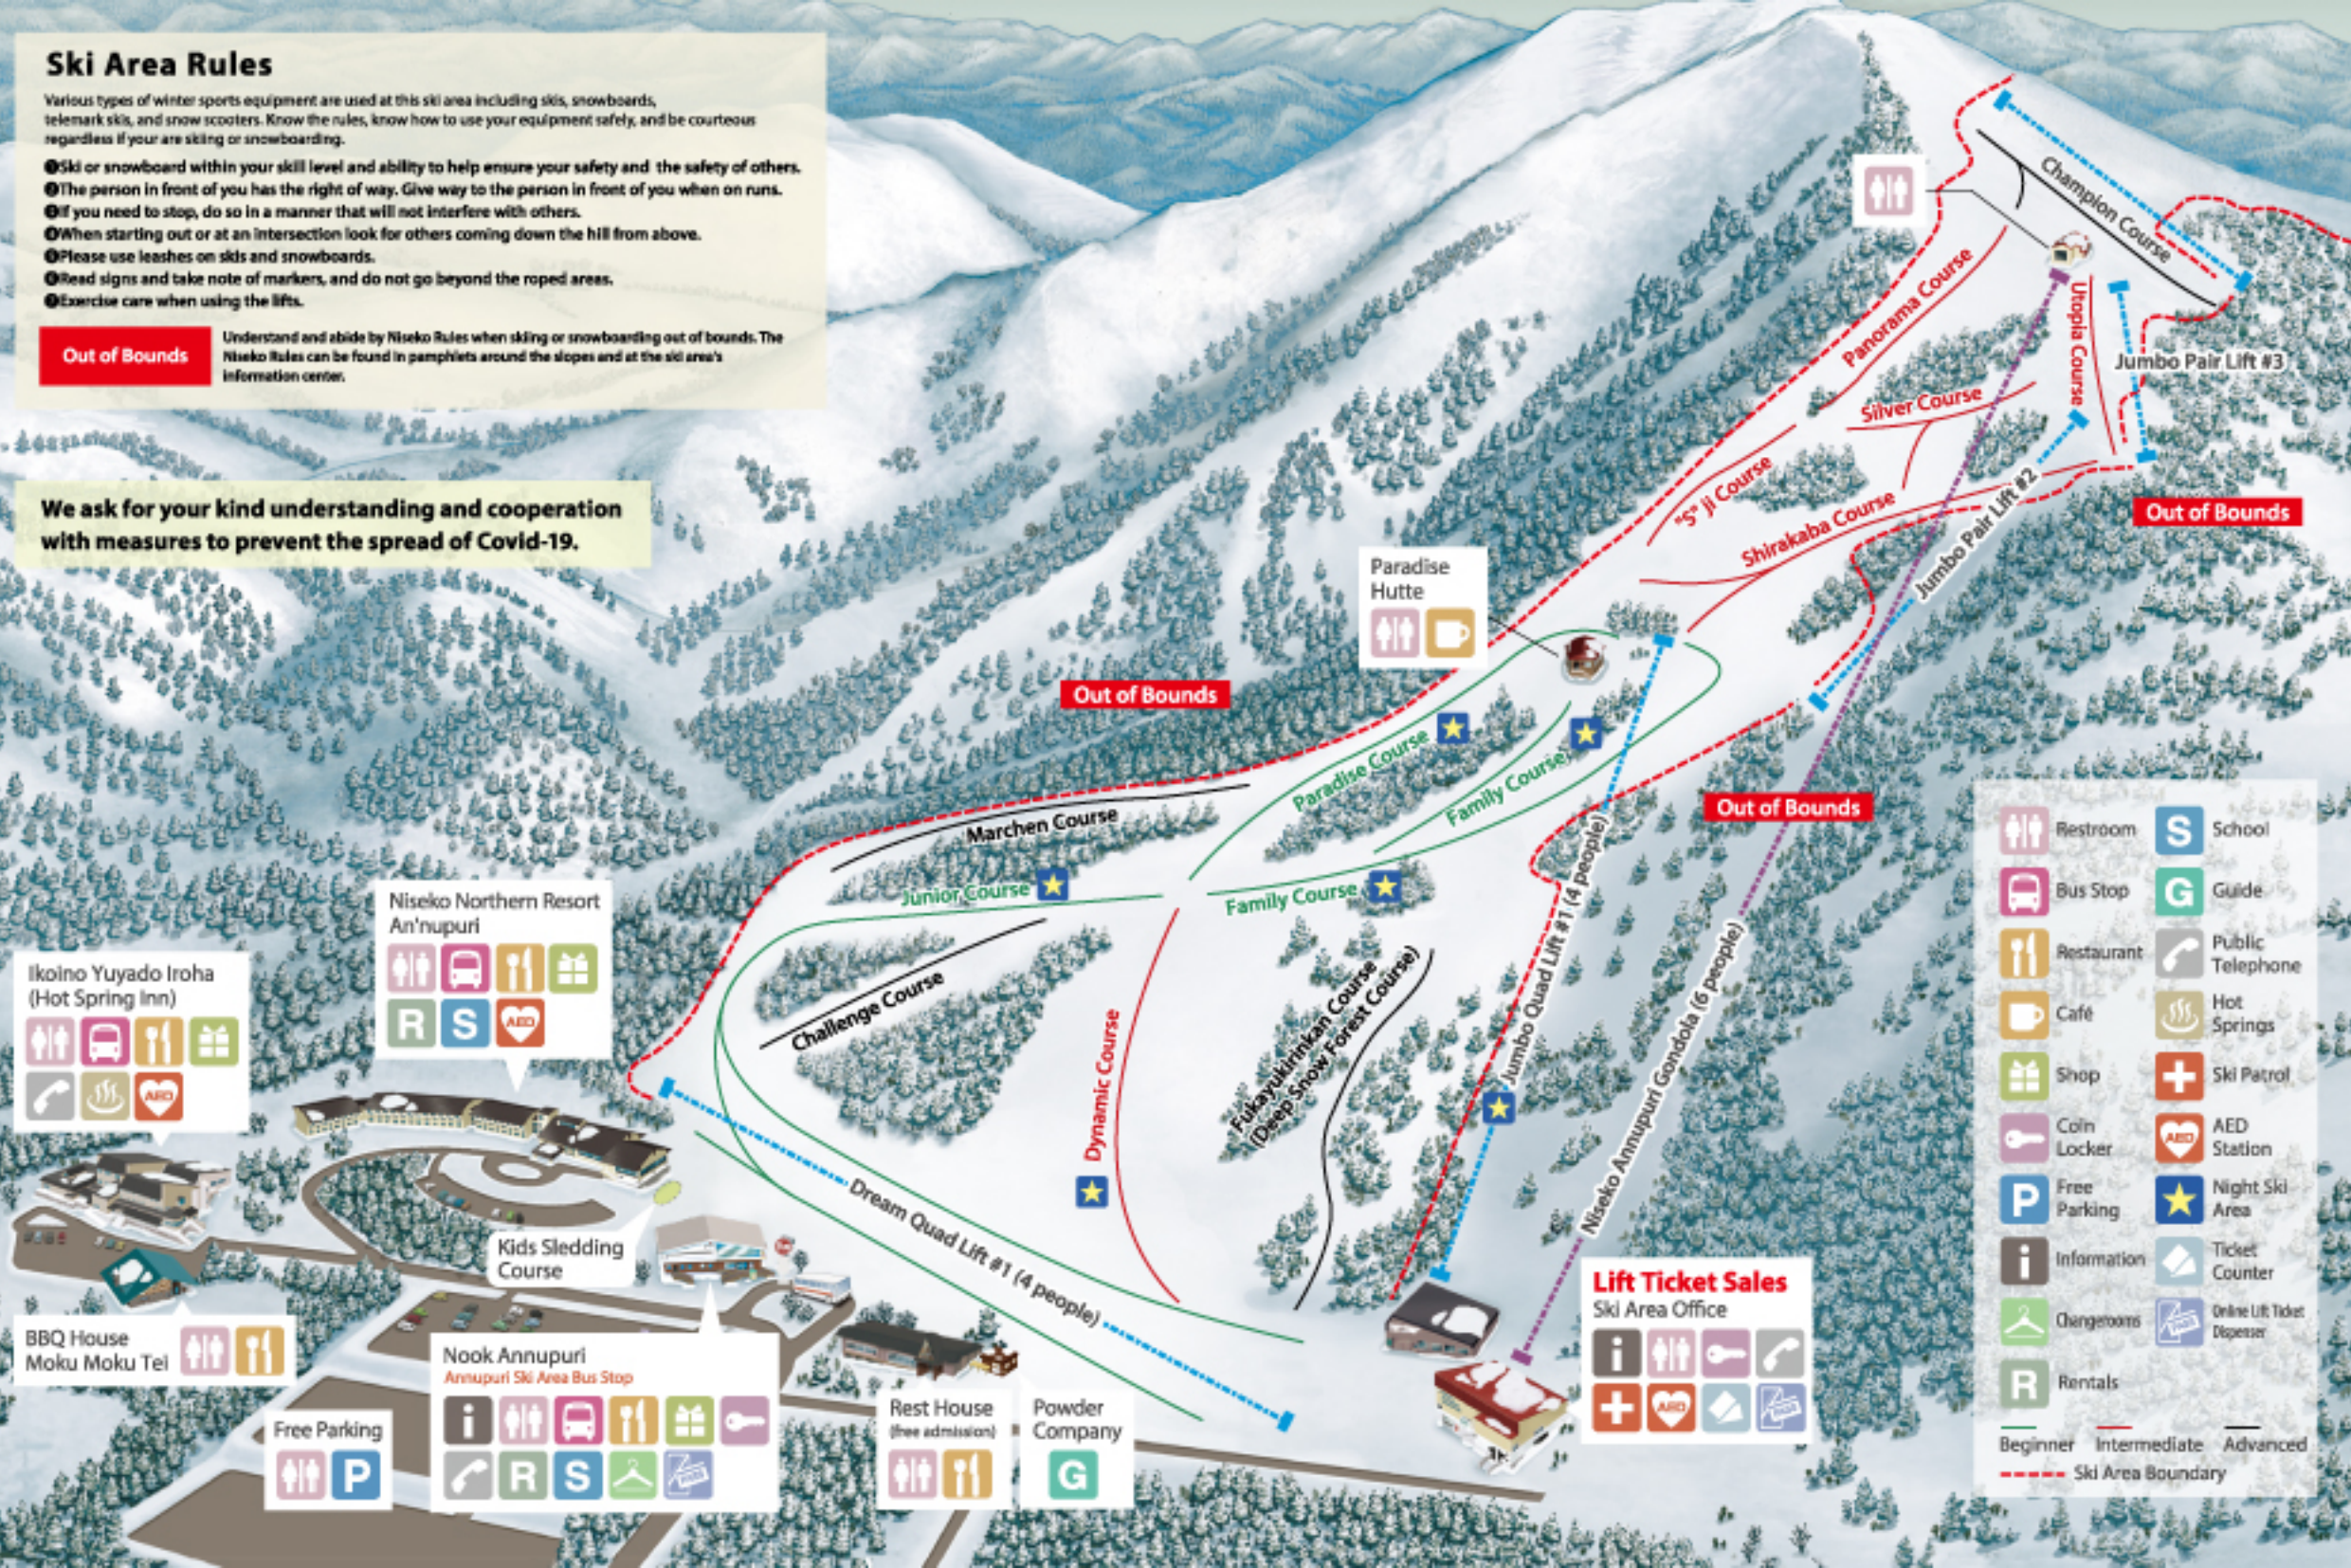

Ski Area Rules

Various types of winter sports equipment are used at this ski area including skis, snowboards, telemark skis, and snow scooters. Know the rules, know how to use your equipment safely, and be courteous regardless if you are skiing or snowboarding.

- Ski or snowboard within your skill level and ability to help ensure your safety and the safety of others.
- The person in front of you has the right of way. Give way to the person in front of you when on runs.
- If you need to stop, do so in a manner that will not interfere with others.
- When starting out or at an intersection look for others coming down the hill from above.
- Please use leashes on skis and snowboards.
- Read signs and take note of markers, and do not go beyond the roped areas.
- Exercise care when using the lifts.

Out of Bounds

Understand and abide by Niseko Rules when skiing or snowboarding out of bounds. The Niseko Rules can be found in pamphlets around the slopes and at the ski area's information center.

We ask for your kind understanding and cooperation with measures to prevent the spread of Covid-19.

Lift Ticket Sales
Ski Area Office

Ikoino Yuyado Iroha
(Hot Spring Inn)

Niseko Northern Resort
An'nupuri

BBQ House
Moku Moku Tei

Free Parking

Nook Annupuri
Annupuri Ski Area Bus Stop

Rest House
(free admission)