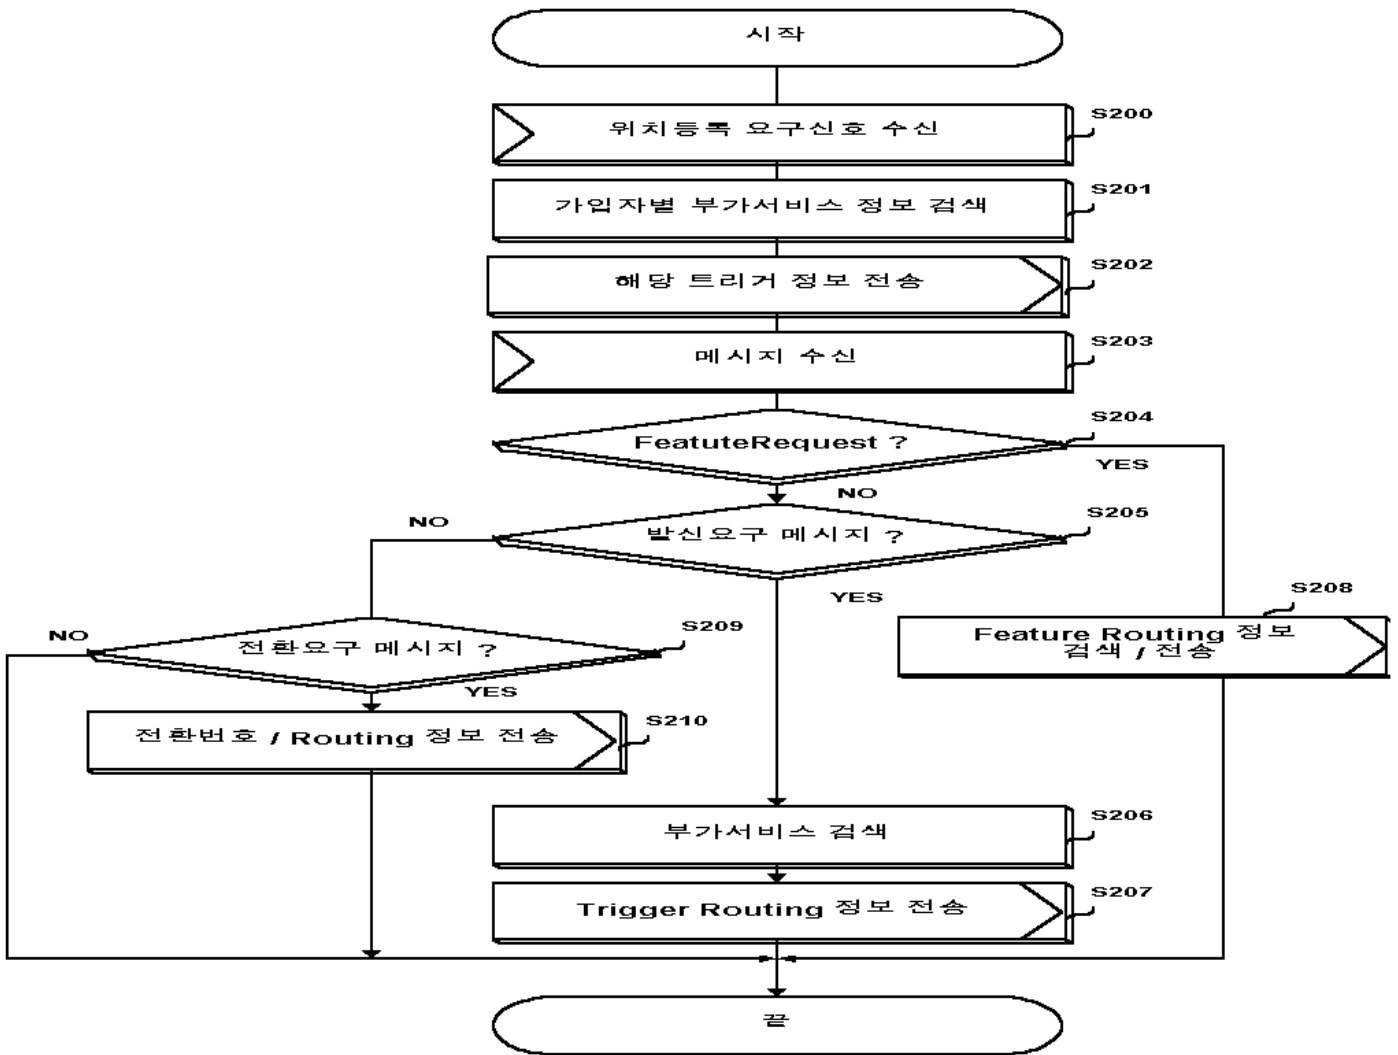

( a )

Parameter = Termination Trigger					Length = V		Tag = H'9f7a	
Content								Mean
H	G	F	E	D	C	B	A	octet / notes
NA		NPR		RF		Busy		1
Reserved							NR	2
-----								n

( b )

4

5

<b>Service Information Table</b>					
<b>Triggering / Routing Inf.</b>			<b>Feature Code / Routing Inf.</b>		
<b>Service Type</b>	<b>Origination Trigger Set</b>	<b>Trigger Routing inf.</b>	<b>Service Type</b>	<b>Feature Code</b>	<b>Routing Inf.</b>
VPN	4 digits	185	-	-	-
PPS	k-digits (decimal)	1578	PPS	*11	1578+200494
VAD	-	187	VAD	*	187
SPIMI(All)	k-digits (decimal)	-	-	-	-
SPINI(Int'l)	Int'l	-	-	-	-
FA / MATH	revertive	-	-	-	-
VMS	revertive	-	VMS retrieval	*89	-
RFC	-	1650	RFC	*34/*38/*47 /*82/*83	1650