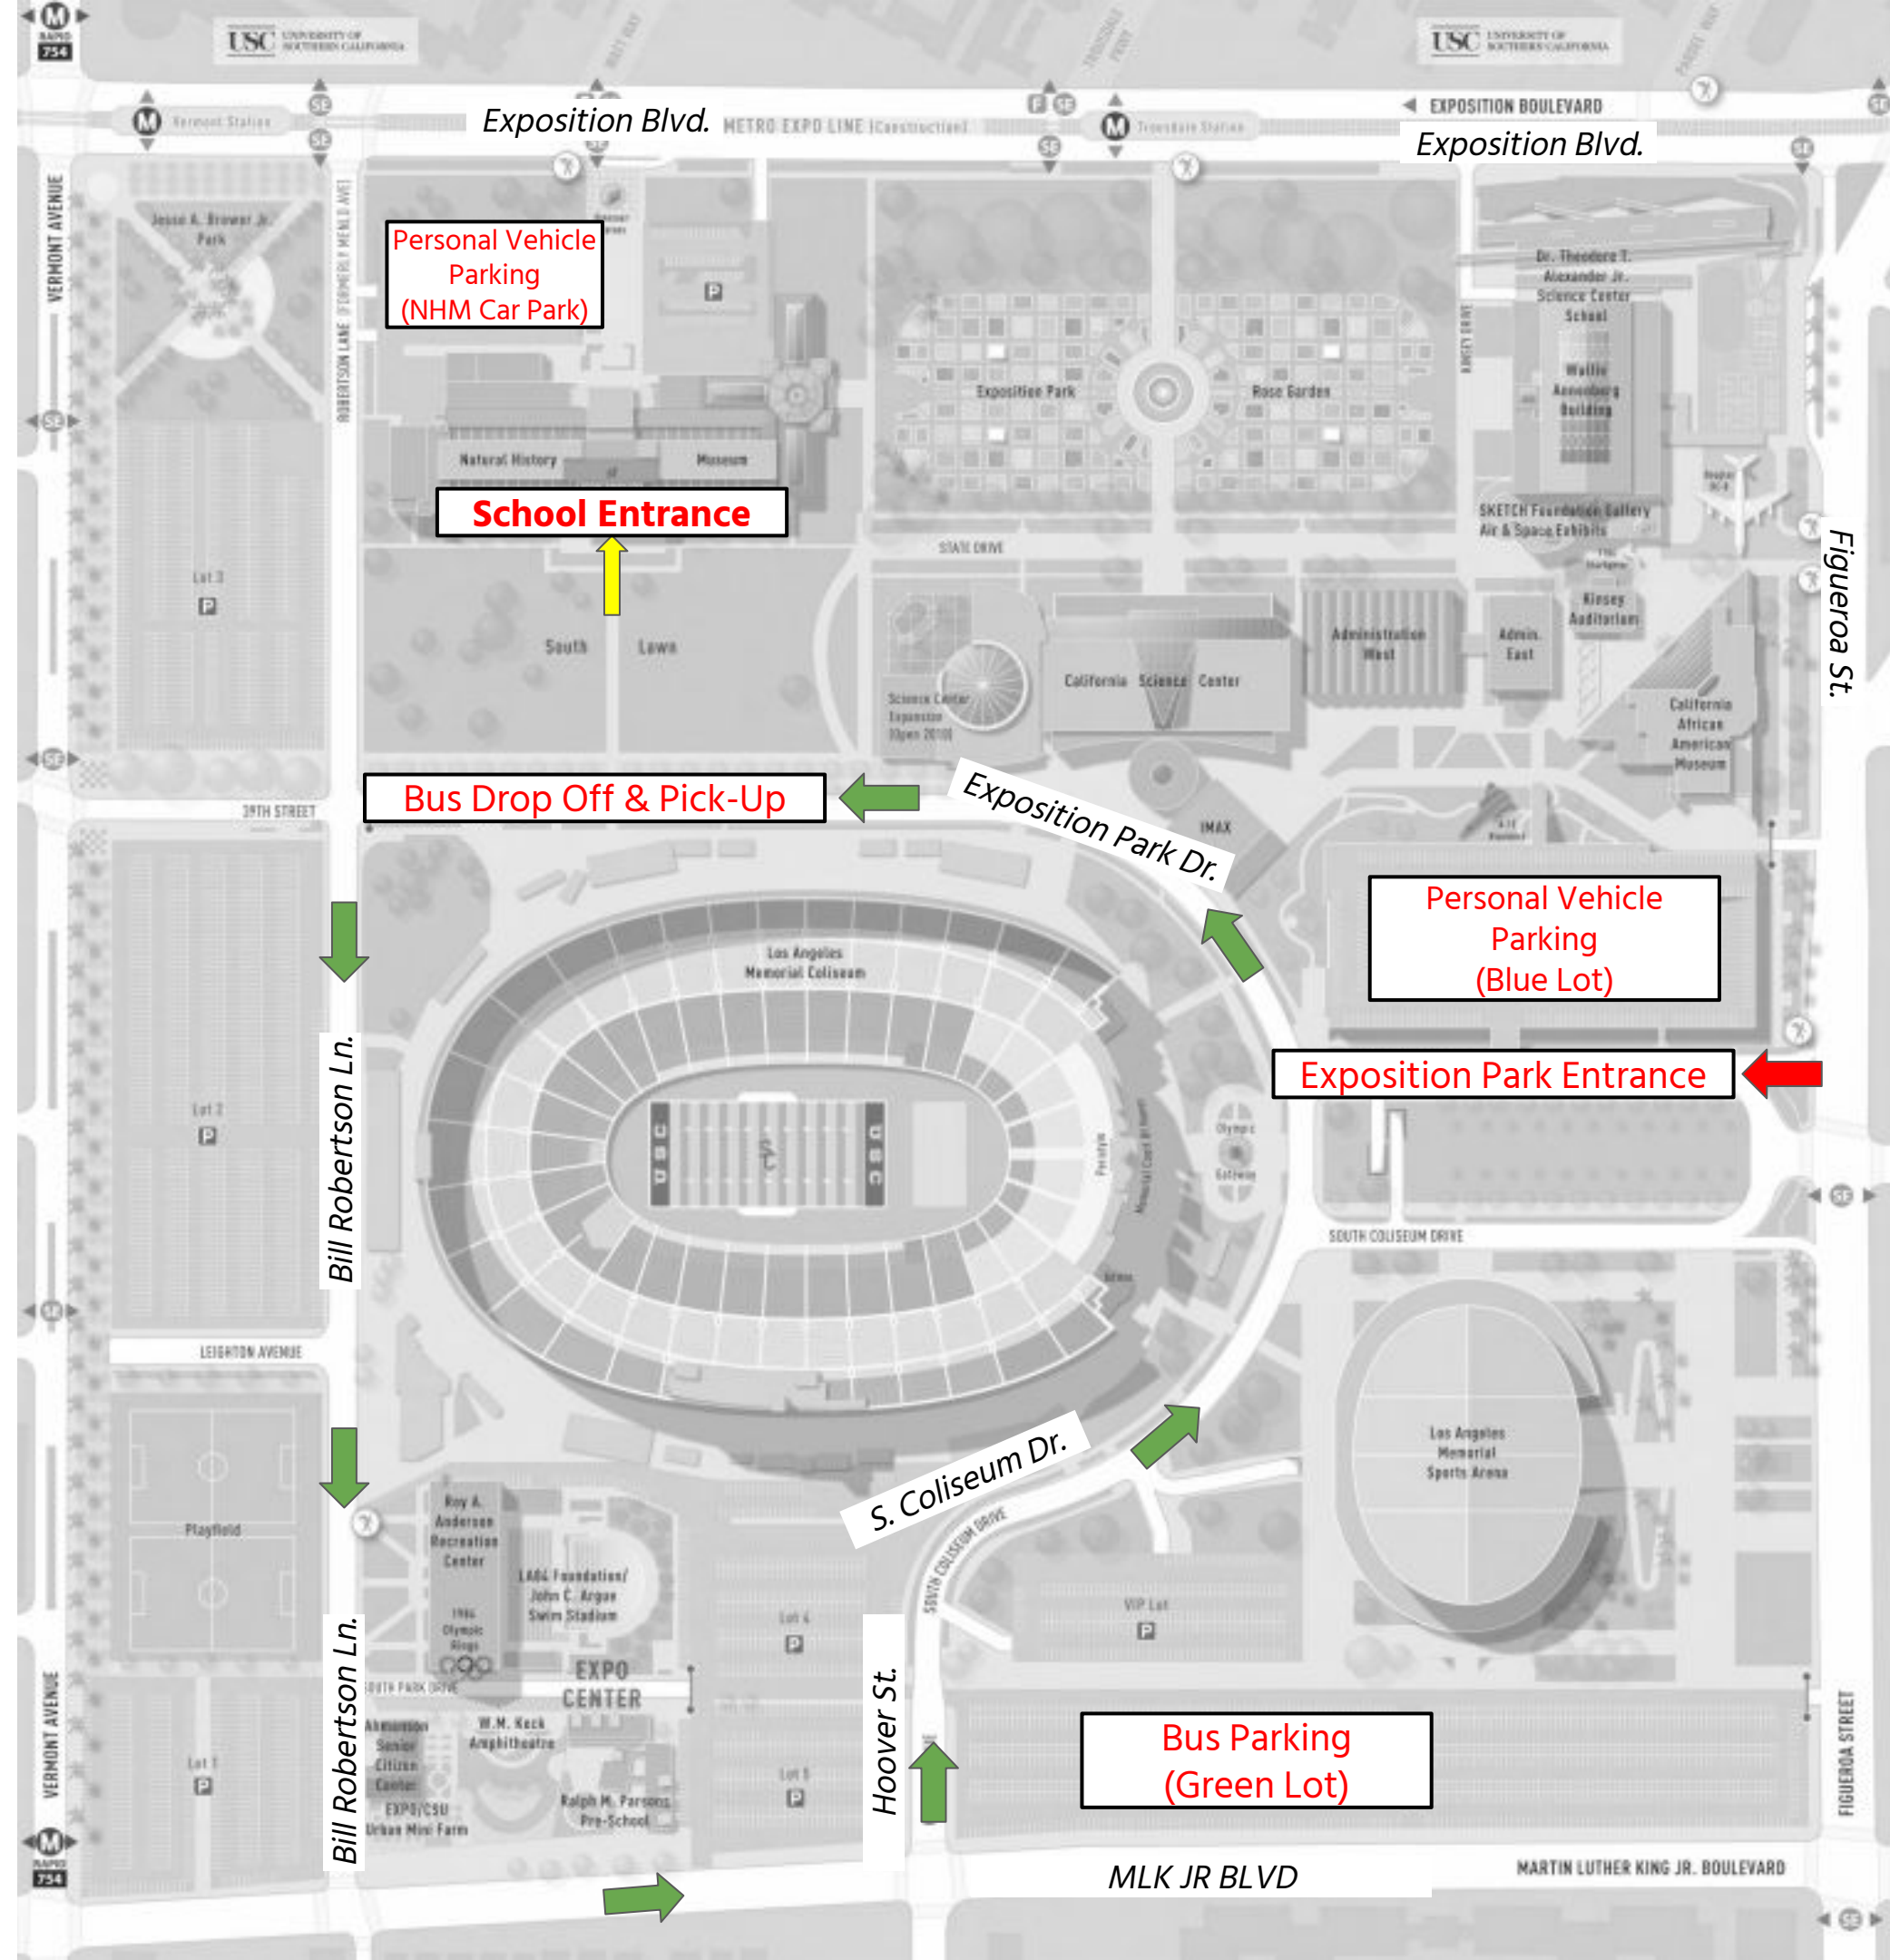

Field Trip Drop Off & Parking

BUS DROP OFF & PICK UP*

- Enter Exposition Park off Figueroa St.
- Proceed along Exposition Park Dr.
- Drop off passengers at South Lawn
- Proceed to Green Lot to park for duration of field trip
- Pick up in same location as drop off (on Exposition Park Dr. near South Lawn)

**Bus route indicated with green arrows*

CAR DROP OFF/PARKING

- Enter NHM Car Park off of Exposition Blvd. and Bill Robertson Ln.
- Park or drop-off in the NHM Car Park (**\$18**) or Blue Lot (**\$20**)

Bill Robertson Lane

Personal Vehicle Parking
(NHM Car Park)

Amphitheater

Listening Tree

Pollinator Garden

Bird Viewing Deck

Get Dirty Zone

Rose Garden

Level G Entrance

Edible Garden

Butterfly/Spider Pavilion

Picnic Tables

★ **SOUTH ENTRANCE**
Open starting November 17, 2024

WAITING ZONE

South Lawn

WAITING ZONE