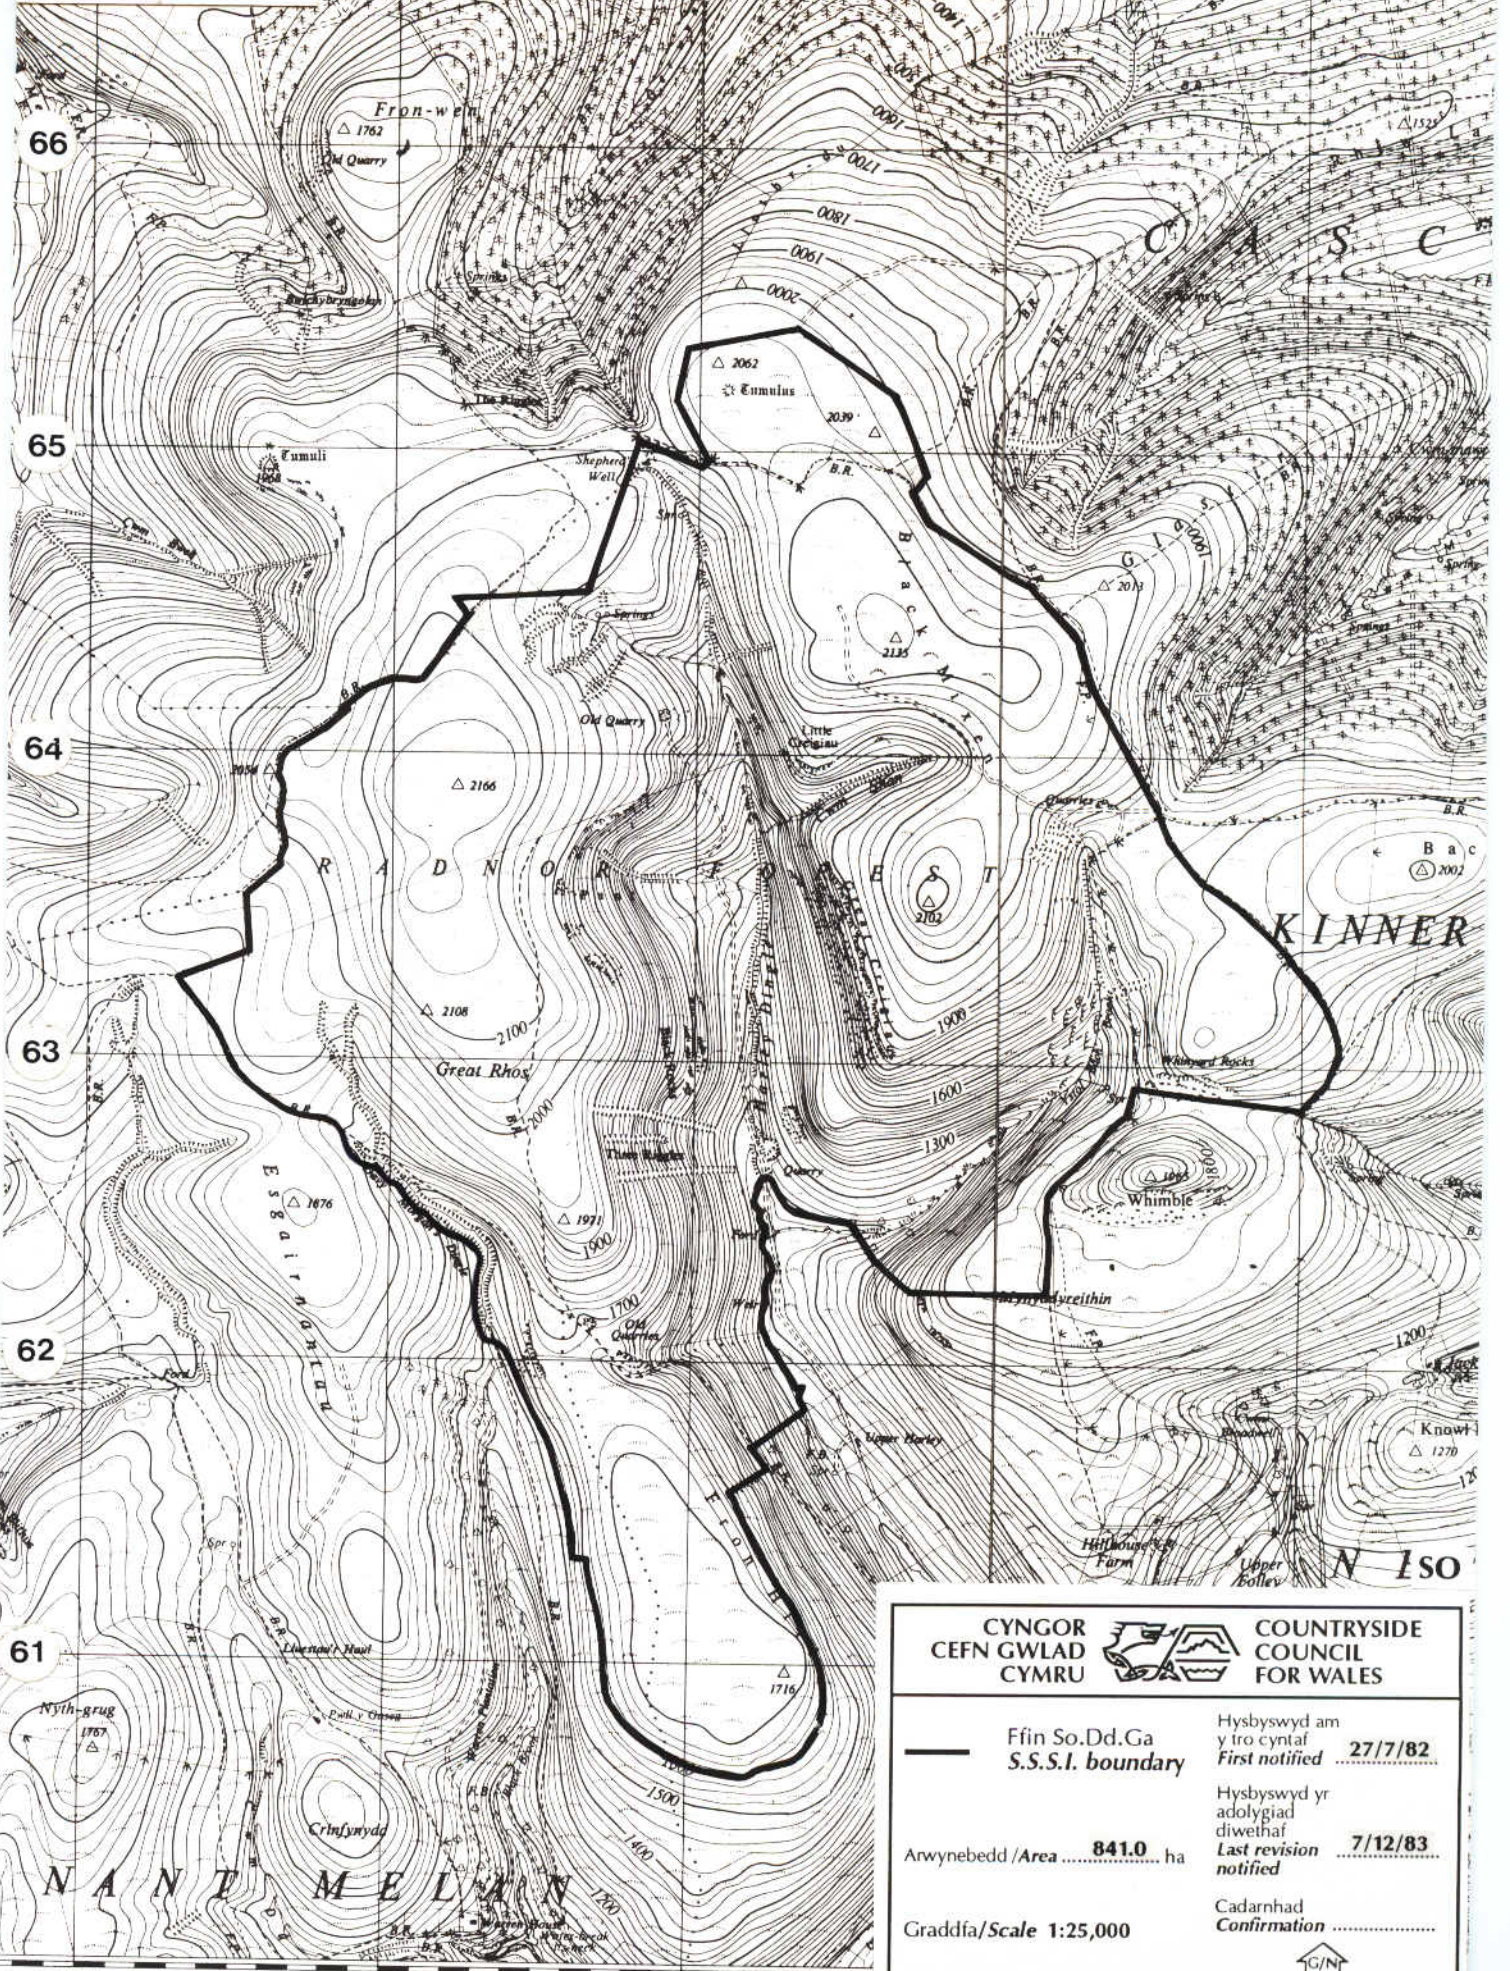

# RADNOR FOREST

## Radnor POWYS

CYNGOR CEFN GWLAD CYMRU  COUNTRYSIDE COUNCIL FOR WALES

**Ffin So.Dd.Ga S.S.S.I. boundary**  
 Hysbyswyd am y tro cyntaf **27/7/82**  
 Hysbyswyd yr adolygiad diwethaf **7/12/83**  
 Arwynebedd / Area ..... **841.0** ha  
 Graddfa / Scale **1:25,000**  
 Cadarnhad Confirmation .....

Algynhychwyd o fap Ordnance Survey .....gyda chaniatâd Rheolwr Swyddia ei Mawrhydi; cedwir hawlfraint y Goron.  
 Reproduced from the ..... Ordnance Survey .....map with the permission of the Controller of Her Majesty's Stationery Office; Crown copyright reserved.