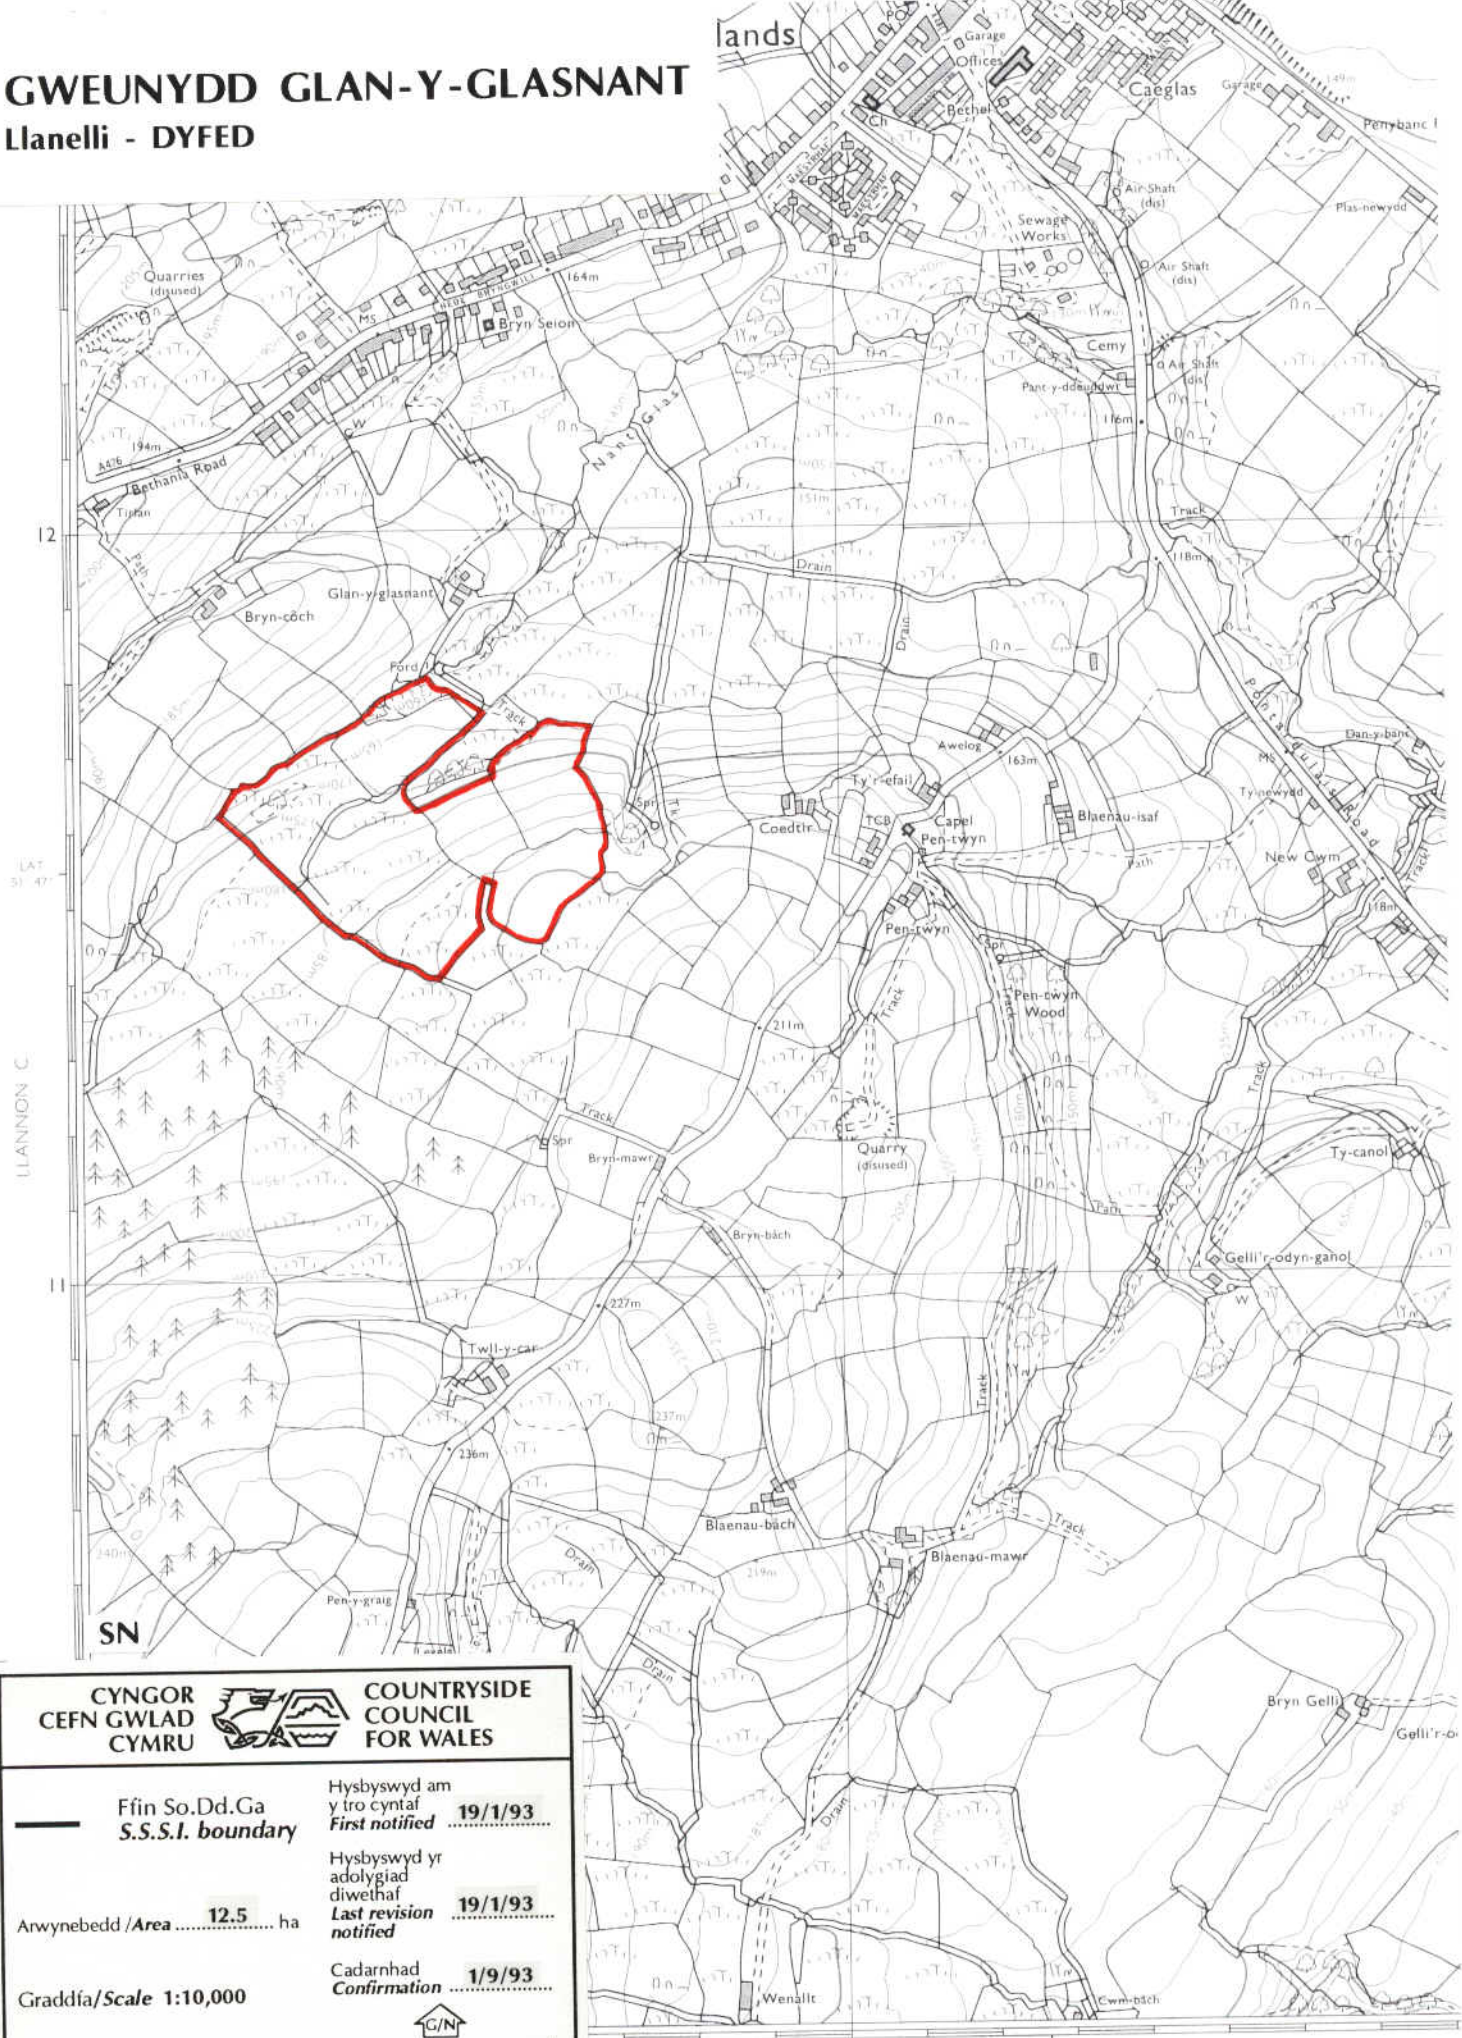

GWEUNYDD GLAN-Y-GLASNANT

Llanelli - DYFED

CYNGOR CEFN GWLAD CYMRU  COUNTRYSIDE COUNCIL FOR WALES	
Ffin So.Dd.Ga S.S.I. boundary	Hysbyswyd am y tro cyntaf First notified 19/1/93
Arwynebedd / Area 12.5 ha	Hysbyswyd yr adolygiad diwethaf Last revision notified 19/1/93
Graddfa / Scale 1:10,000	Cadarnhad Confirmation 1/9/93
	
Atgynhychwyd o fap Ordnance Survey gyda chaniatâd Rheolwr Swyddfa ei Mawrthdy; cedwir hawlfraint y Goron. Reproduced from the Ordnance Survey map with the permission of the Controller of Her Majesty's Stationery Office; Crown copyright reserved.	