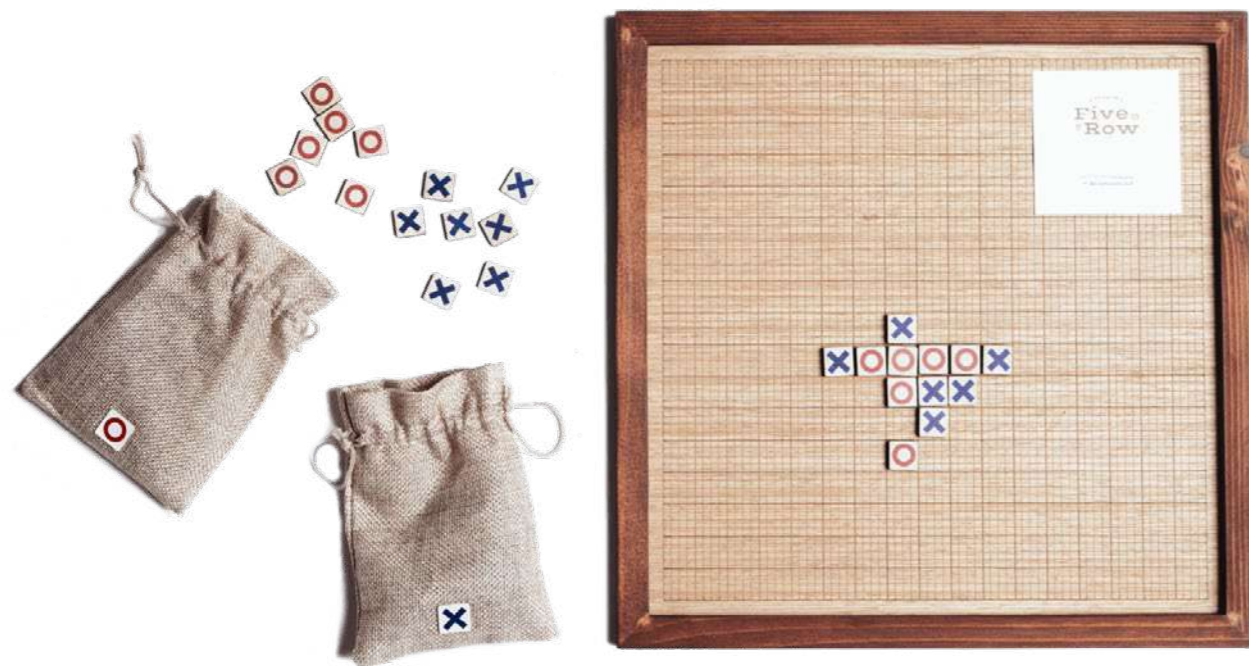

Dimensions Wooden board: L325 x W220 x H16 mm
(L12.8 x W8.66 x H0.63 inch)

Leather
DOMINOES SET

\$129.00

Materials

Walnut wood, waxed leather

Dimensions

- Wooden box: L179.5 x W111 x H32 mm (L7.06 x W4.37 x H1.26 inch)
- Tile: L48 x W23 mm (L1.88 x W0.9 inch)

The Recall
FIVE IN A ROW

\$98.00

Materials Oak wood, MDF board, magnet

Dimensions Wooden board: L300 x W300 x H10 mm
(L11.81 x W11.81 x H0.4 inch)

SAIGONOPOLY HANOIOPOLY

\$268.00

Materials Pinewood, MDF board, wood veneer, magnet, art paper and plastic