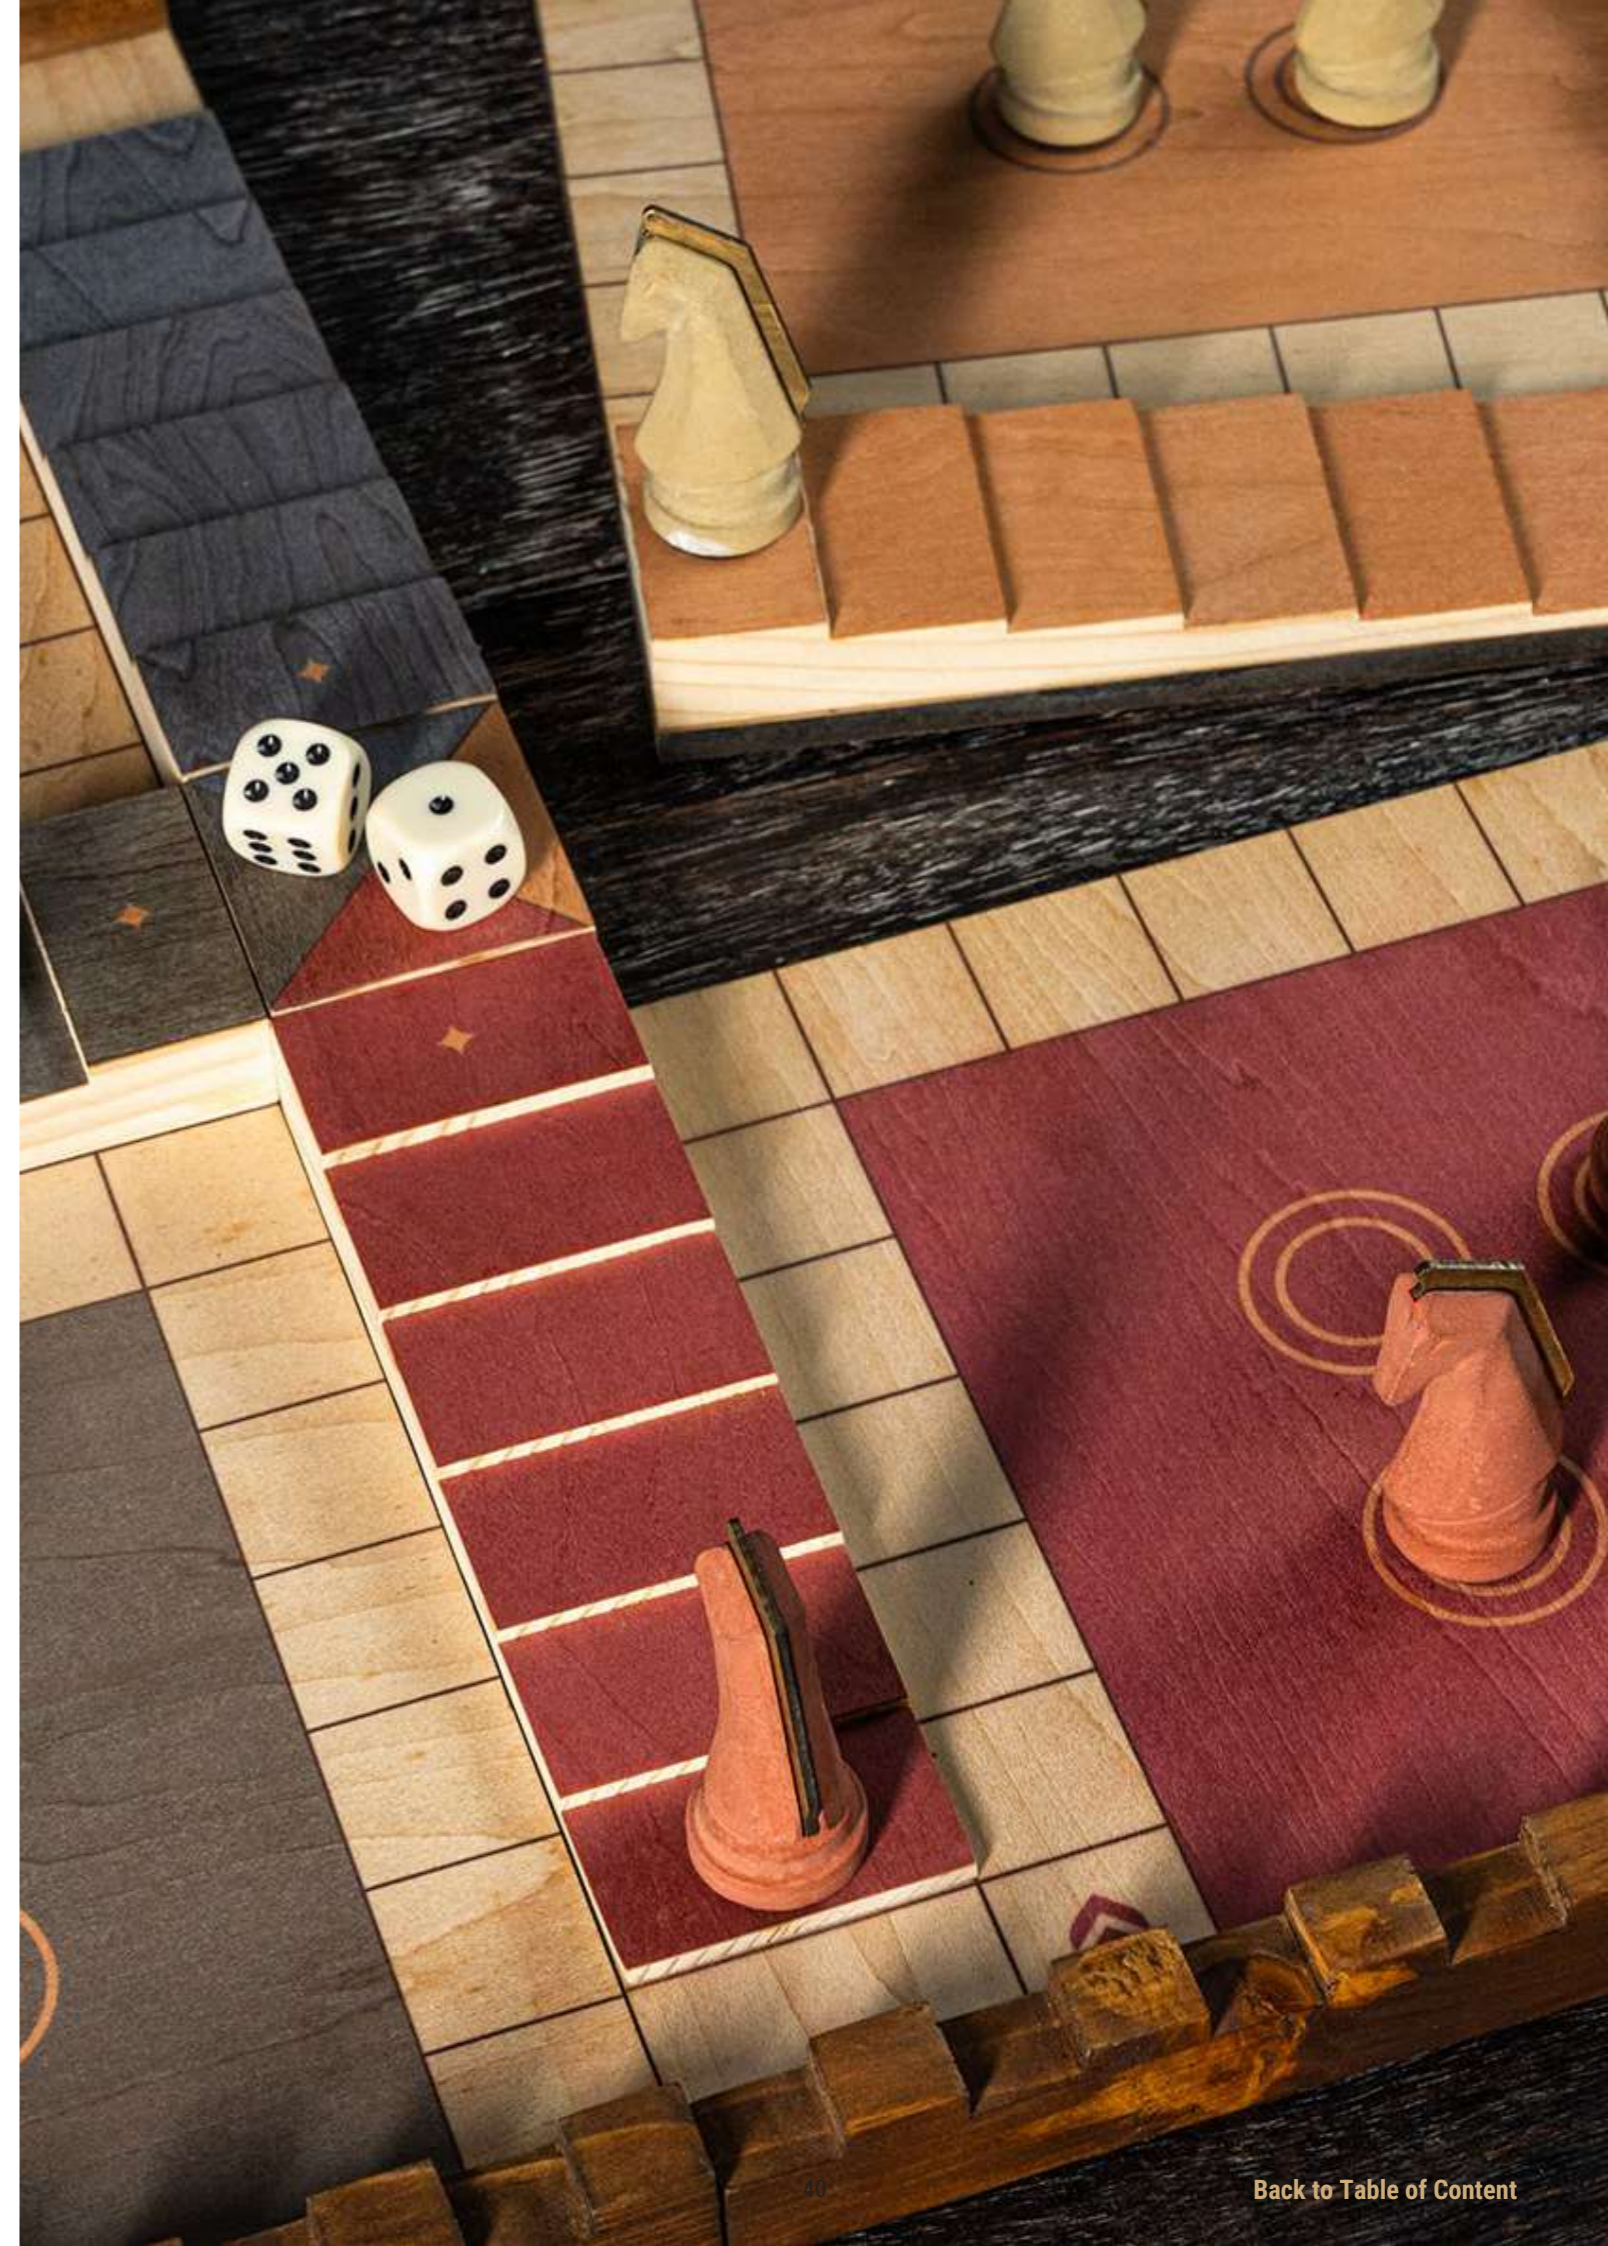

$268.00

Materials Pine wood, wood veneer, magnet, cement, brass

Dimensions Wooden board: L465 x W465 x H25 mm
(L18.30 x W18.30 H0.98 inch)