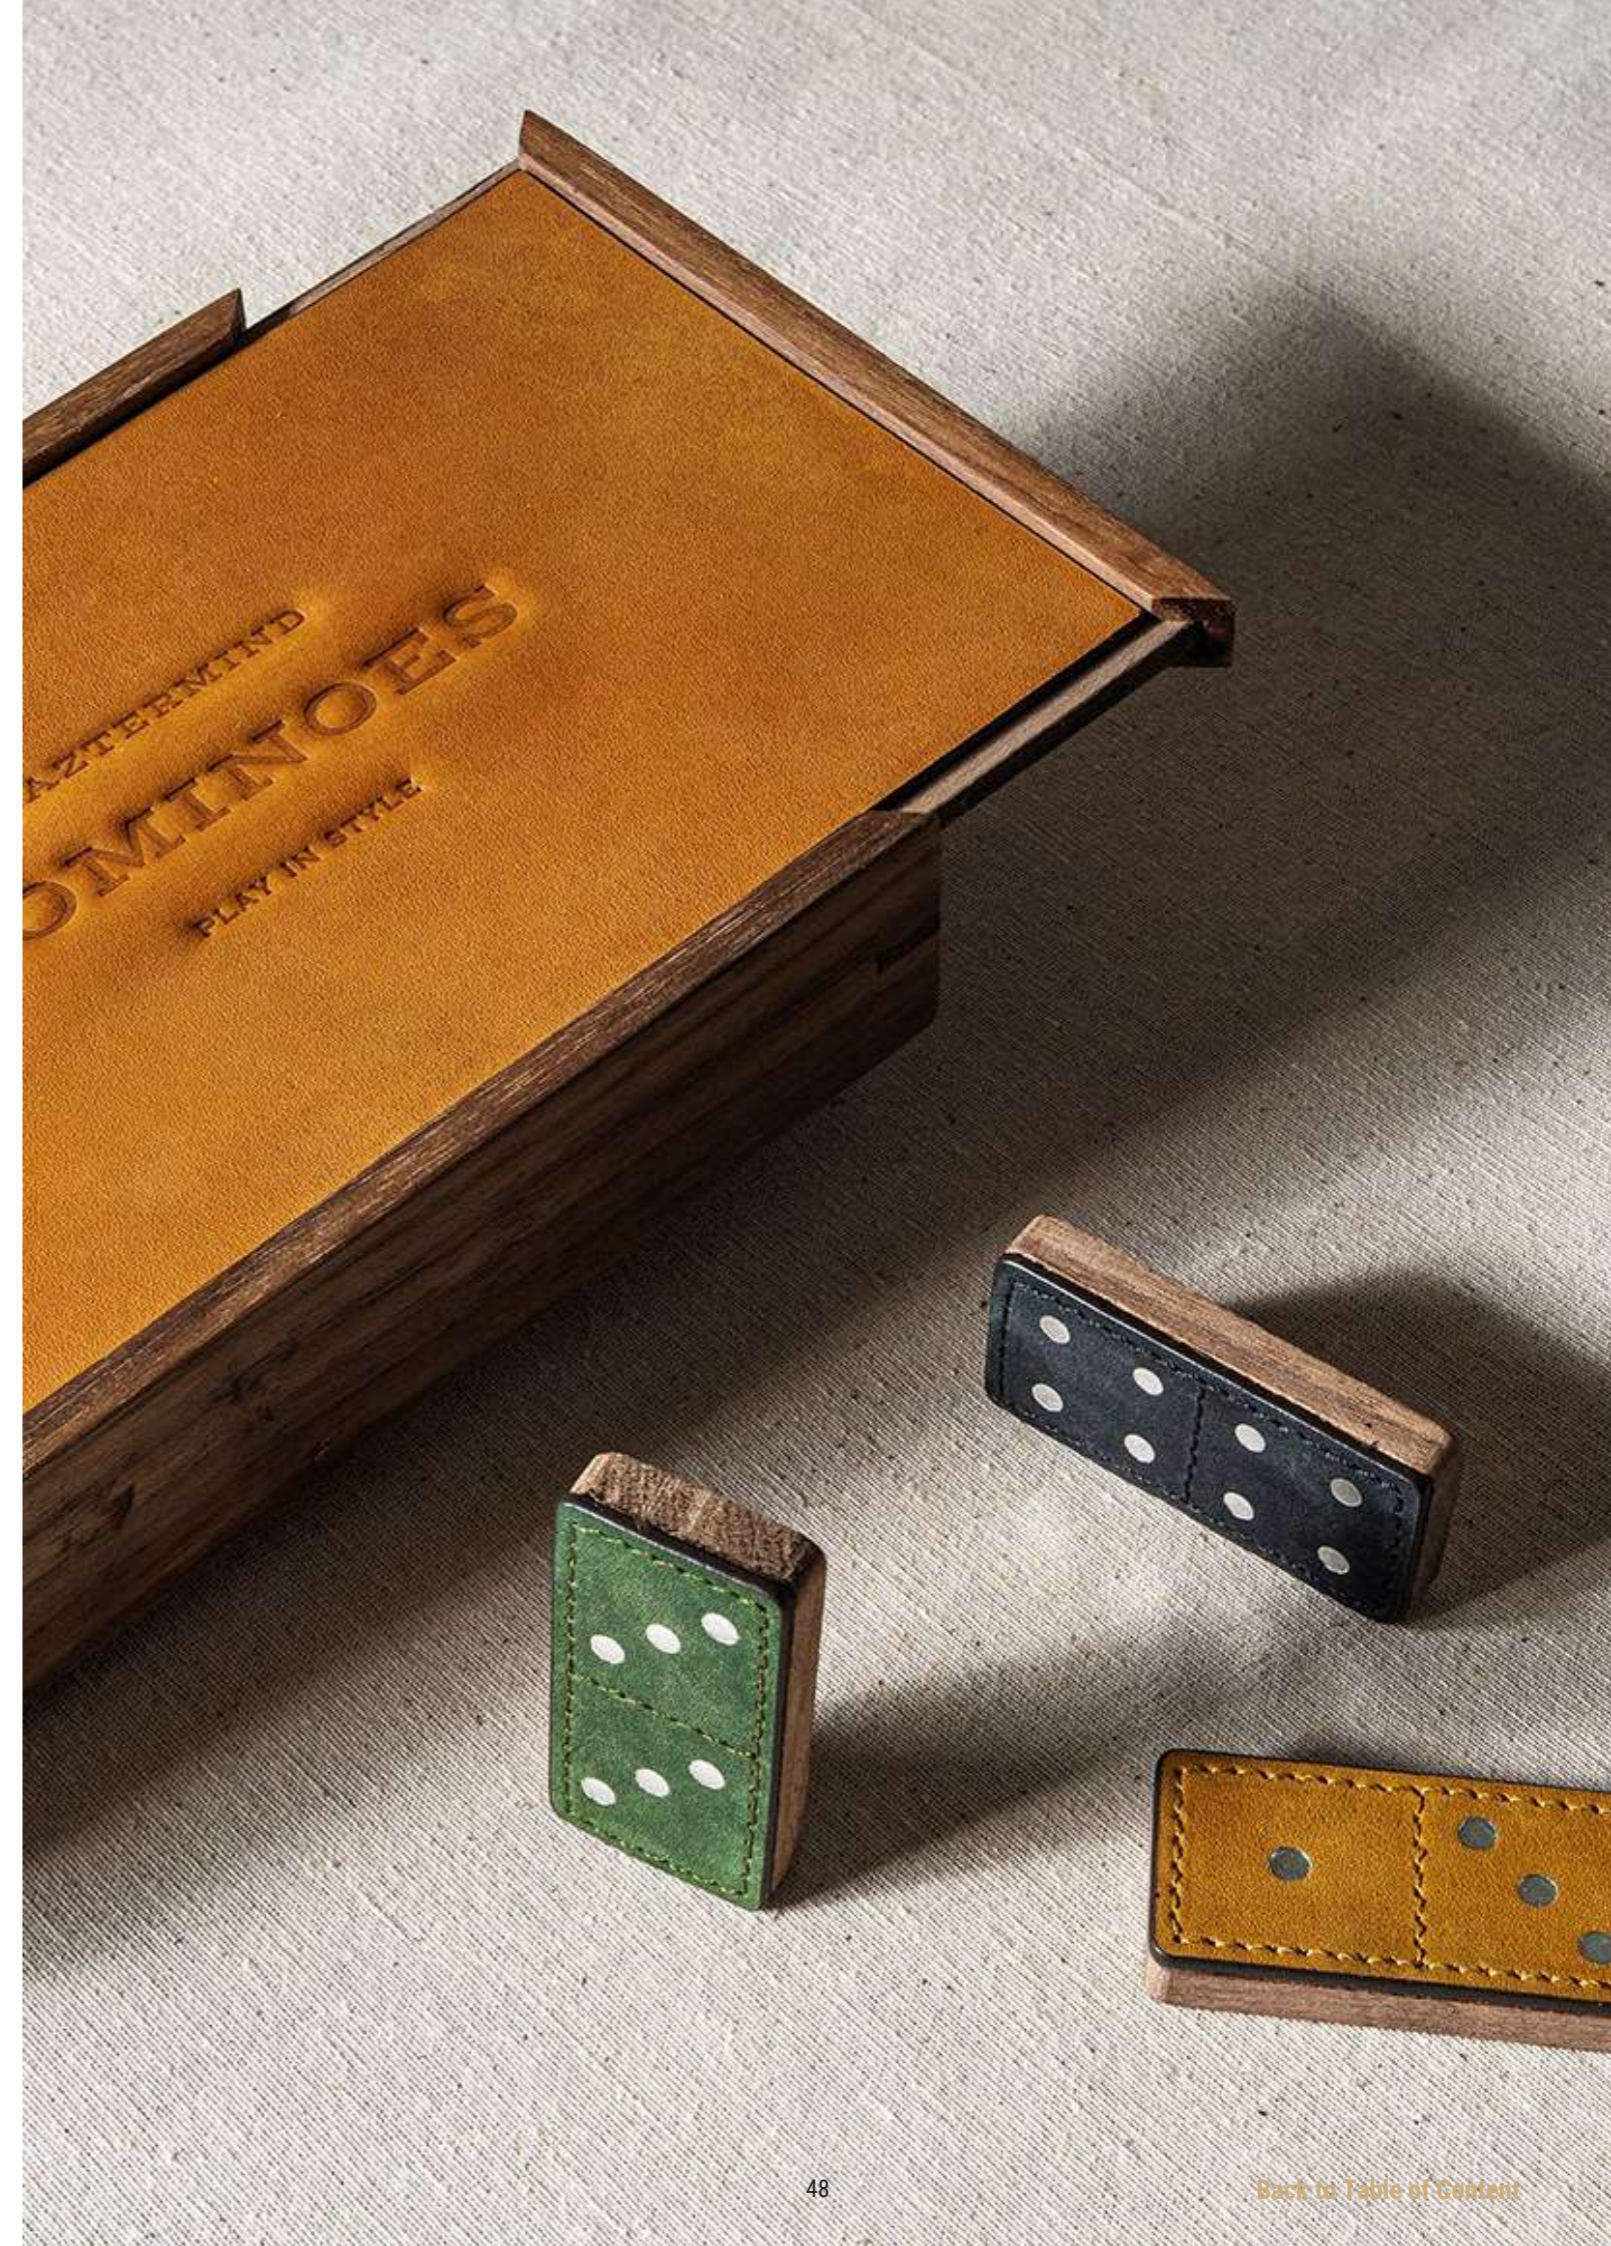

Dimensions Wooden board: L325 x W220 x H16 mm
(L12.8 x W8.66 x H0.63 inch)

Leather
DOMINOES SET

\$129.00

Materials

Walnut wood, waxed leather

Dimensions

- Wooden box: L179.5 x W111 x H32 mm (L7.06 x W4.37 x H1.26 inch)
- Tile: L48 x W23 mm (L1.88 x W0.9 inch)