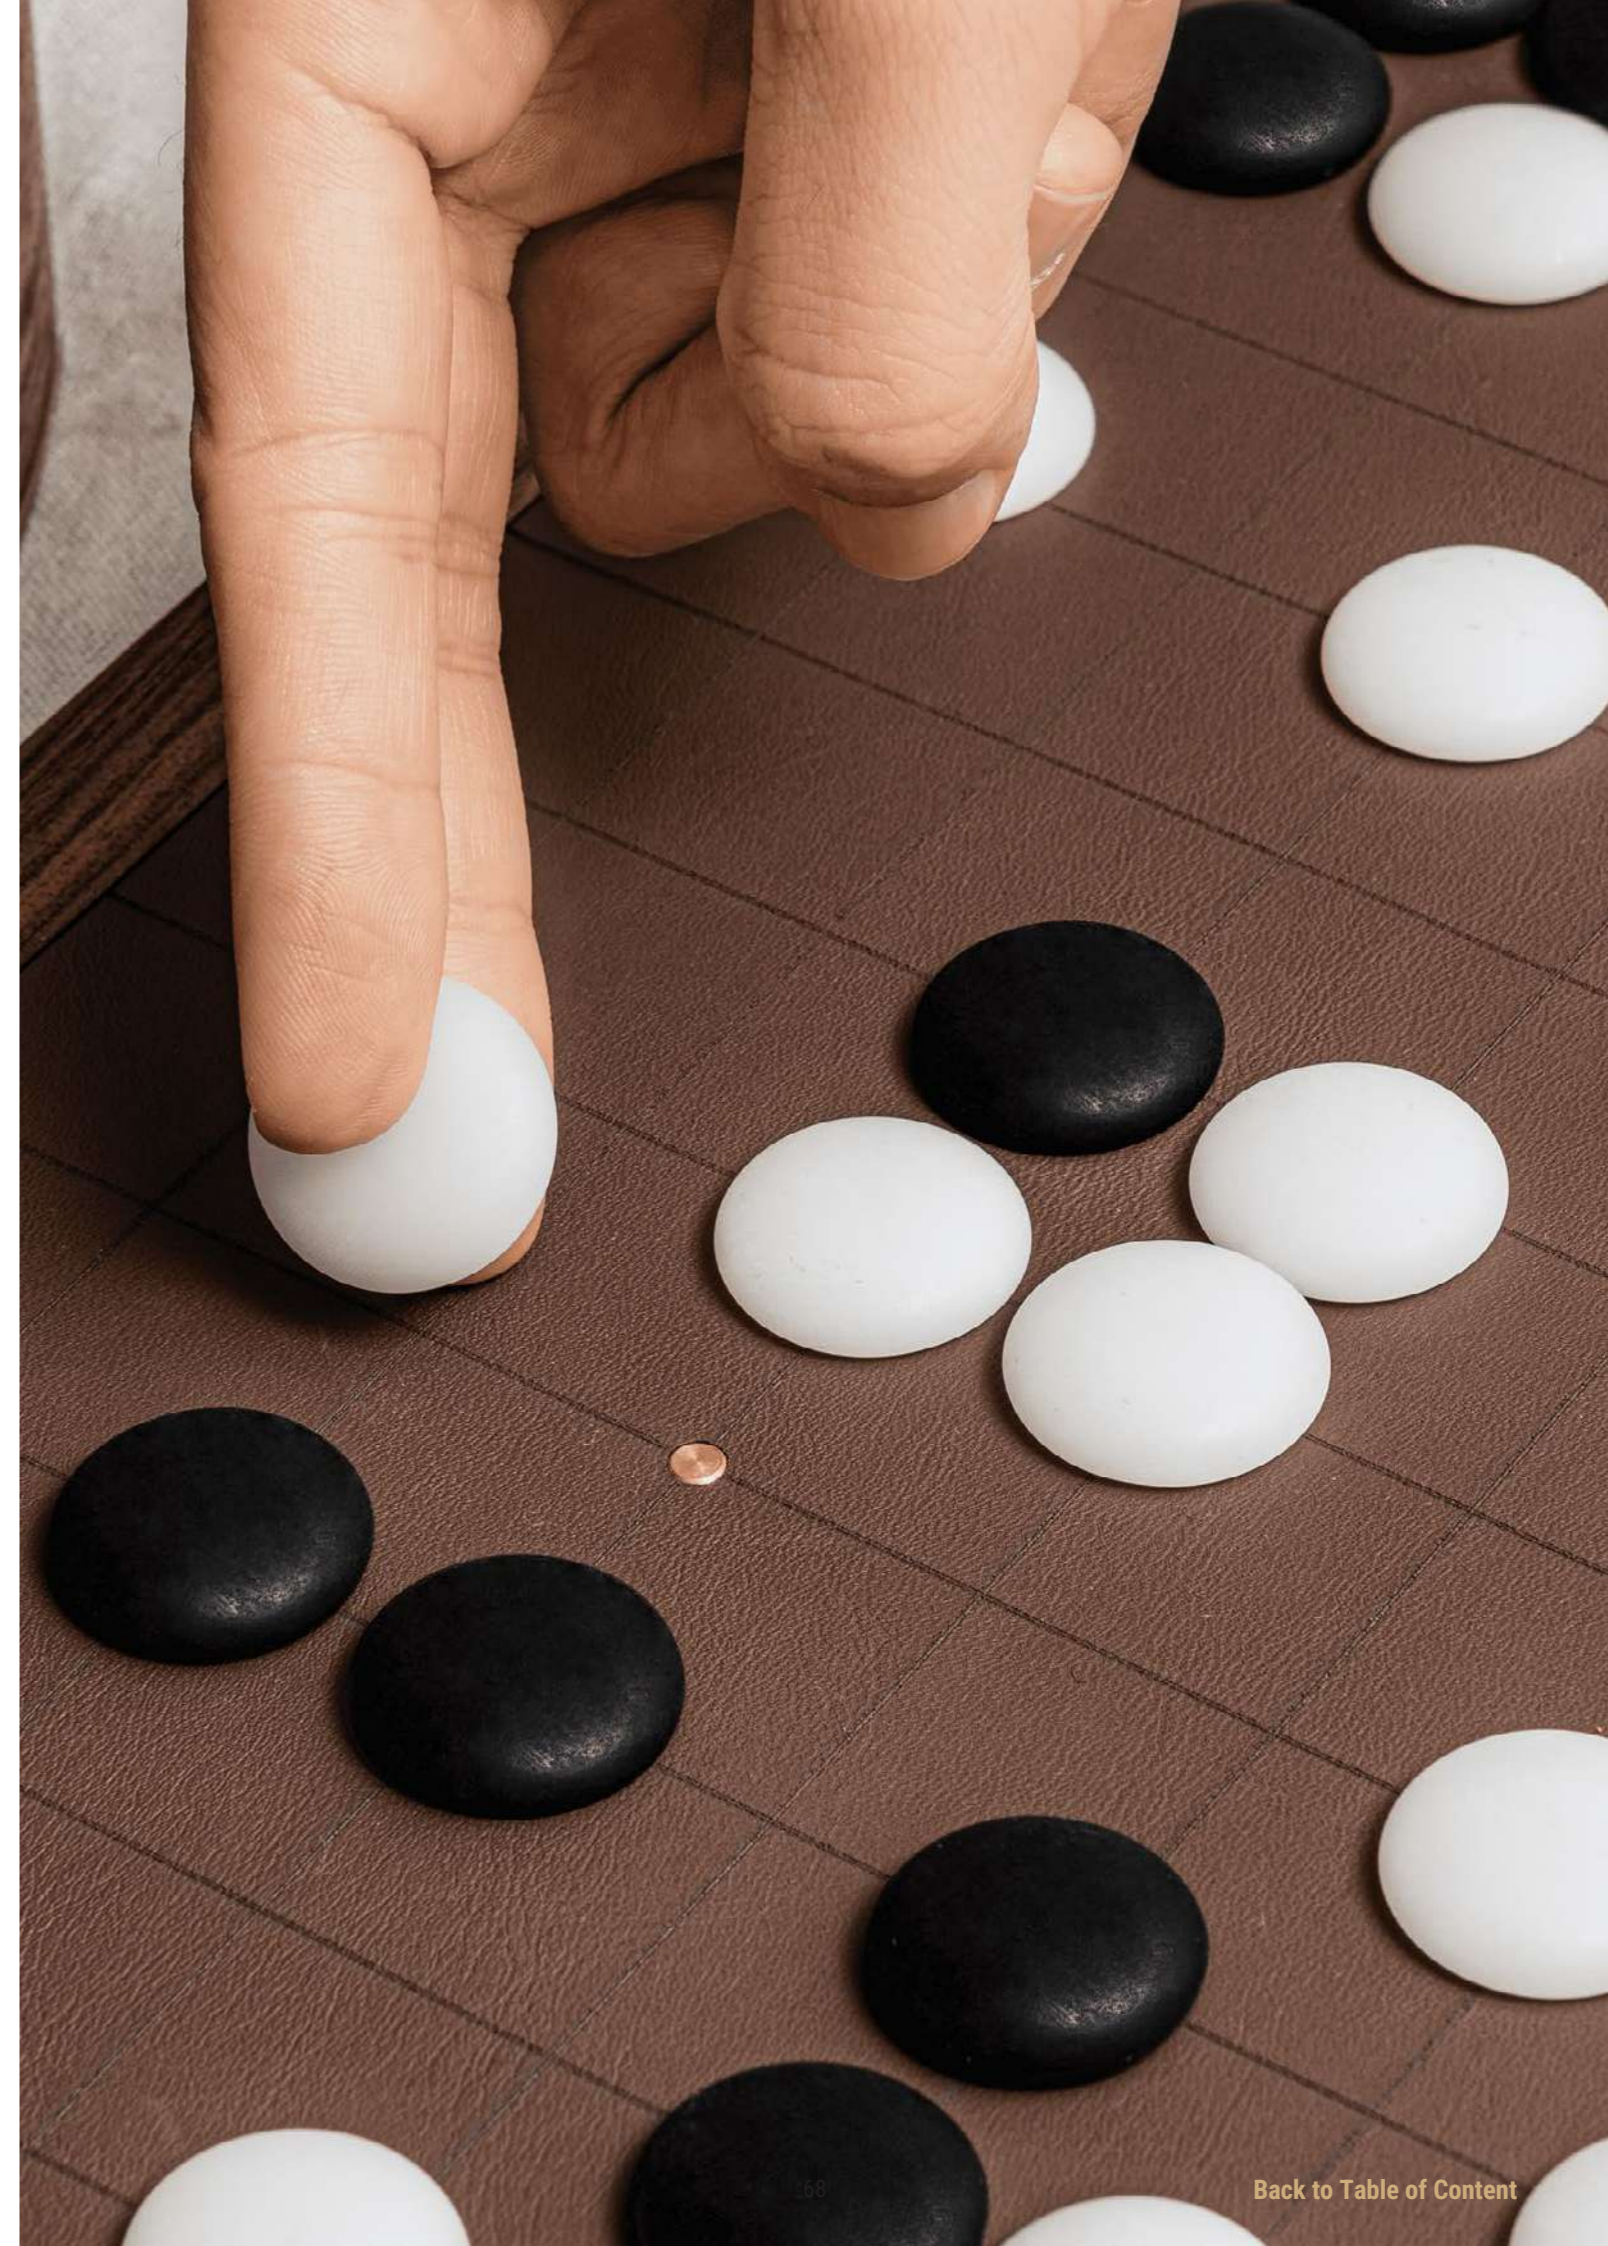

Dimensions

- Wooden board: L470 x W440 x H15 mm (L18.5 x W17.32 x H0.6 inch)
- Holder bowls: D175 mm, H75 mm (D6.89 inch, H2.95 inch)
- Stones: R10 mm (R0.39 inch)