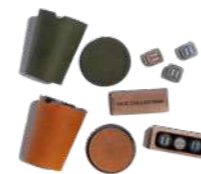

123

Memento Mori

127

Animal Kingdom

ACCESSORIES

133

Leather Dice Shaker
Cup Set

Website www.maztermind.com