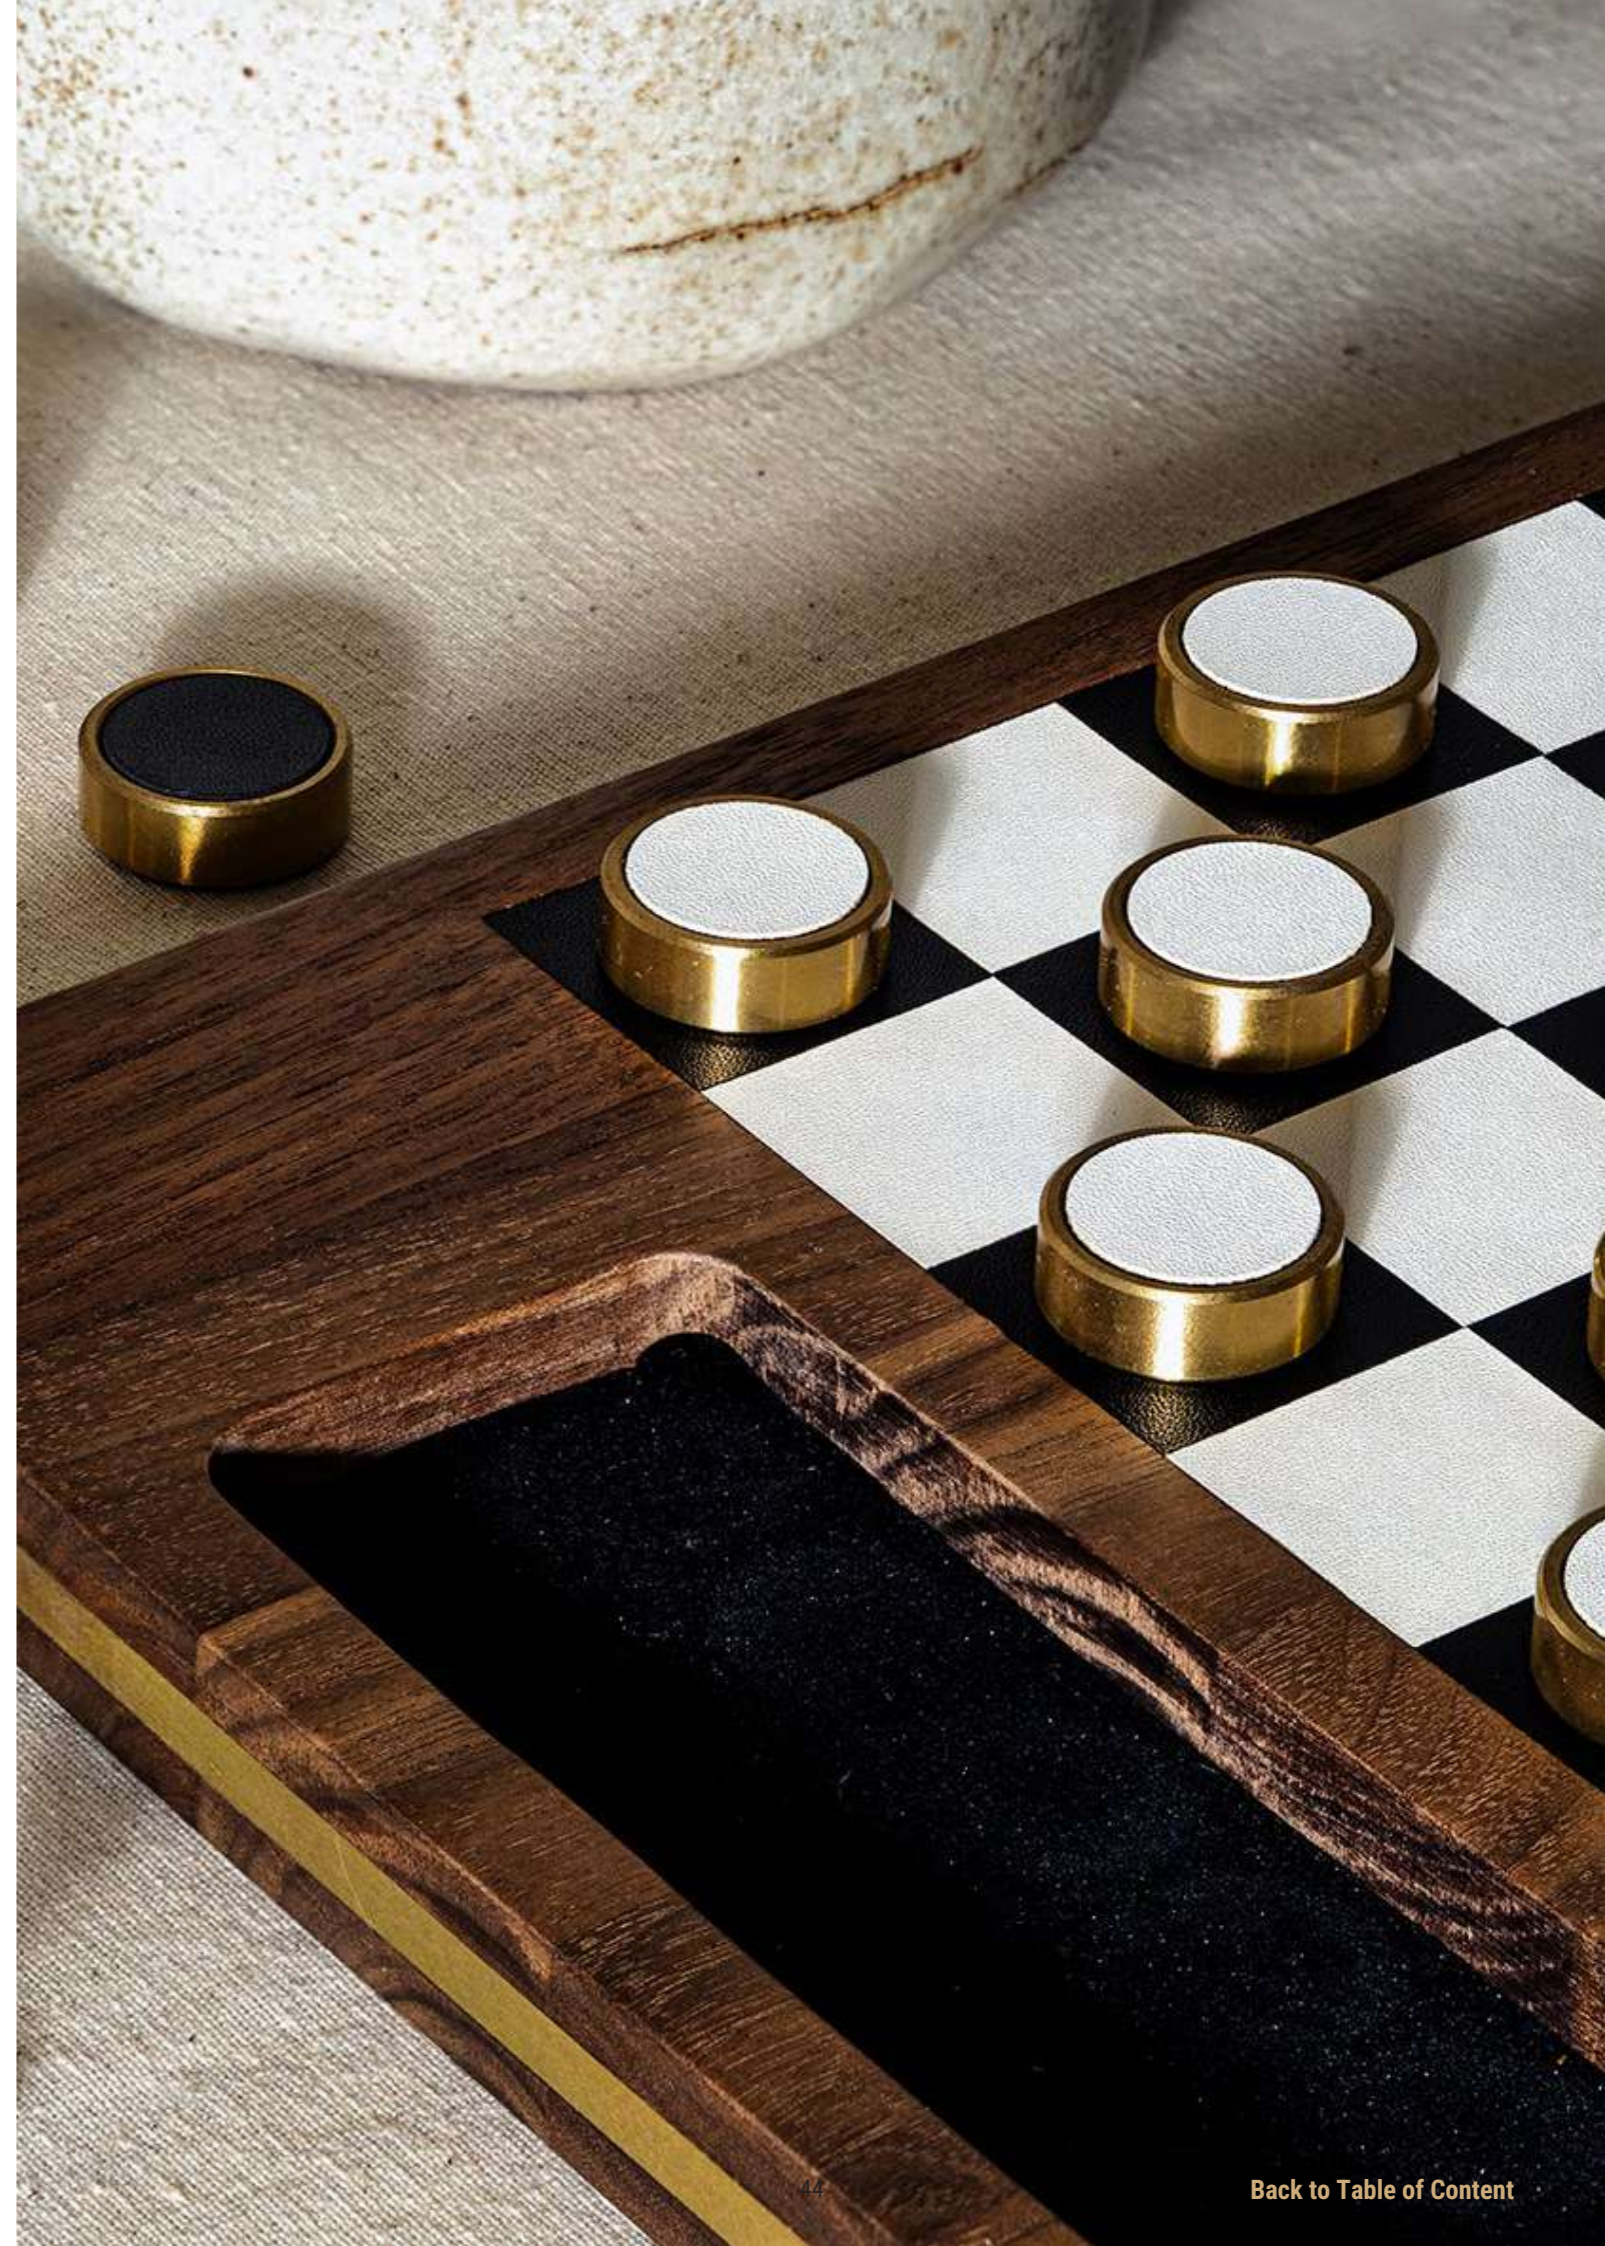

$288.00

Materials Walnut wood, PU leather, solid brass, magnet

Dimensions Wooden board: L325 x W220 x H16 mm
(L12.8 x W8.66 x H0.63 inch)