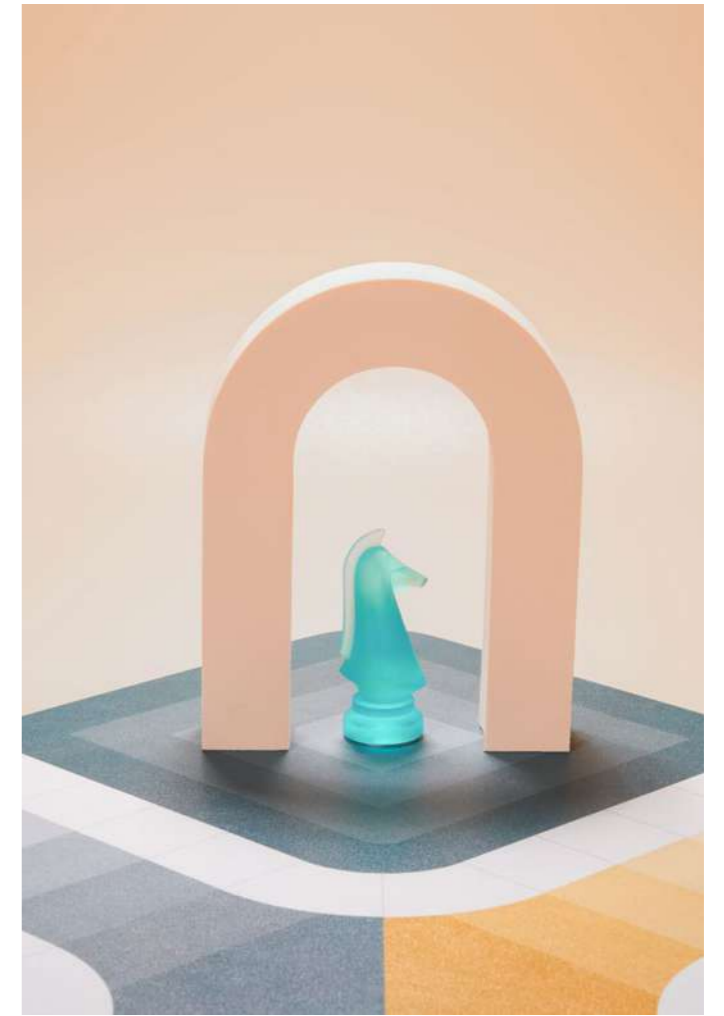

Dimensions Game board: L380 x W380 x H20 mm

LUDO HORSE RACE

Lumina version

\$179.00

Materials

Microfiber vegan leather, UV ink, MDF wood, resin, stainless steel

Dimensions

- Gameboard: L430 x W430 x H5 mm (L16.93 x W16.93 x H0.2 inch)
- Token: L25 x W25 x H60 mm (L0.98 x W0.98 x H2.36 inch)
- Dice: 18 mm (0.7 inch)

HELIO CHESS

Lumina version

\$159.00

Materials Microfiber vegan leather, UV ink, MDF wood, resin, stainless steel

Dimensions Chessboard: L280 x W280 x H5 mm
(L11.02 x W11.02 x H0.2 inch)

MONOCHROME CHESS

Lumina version