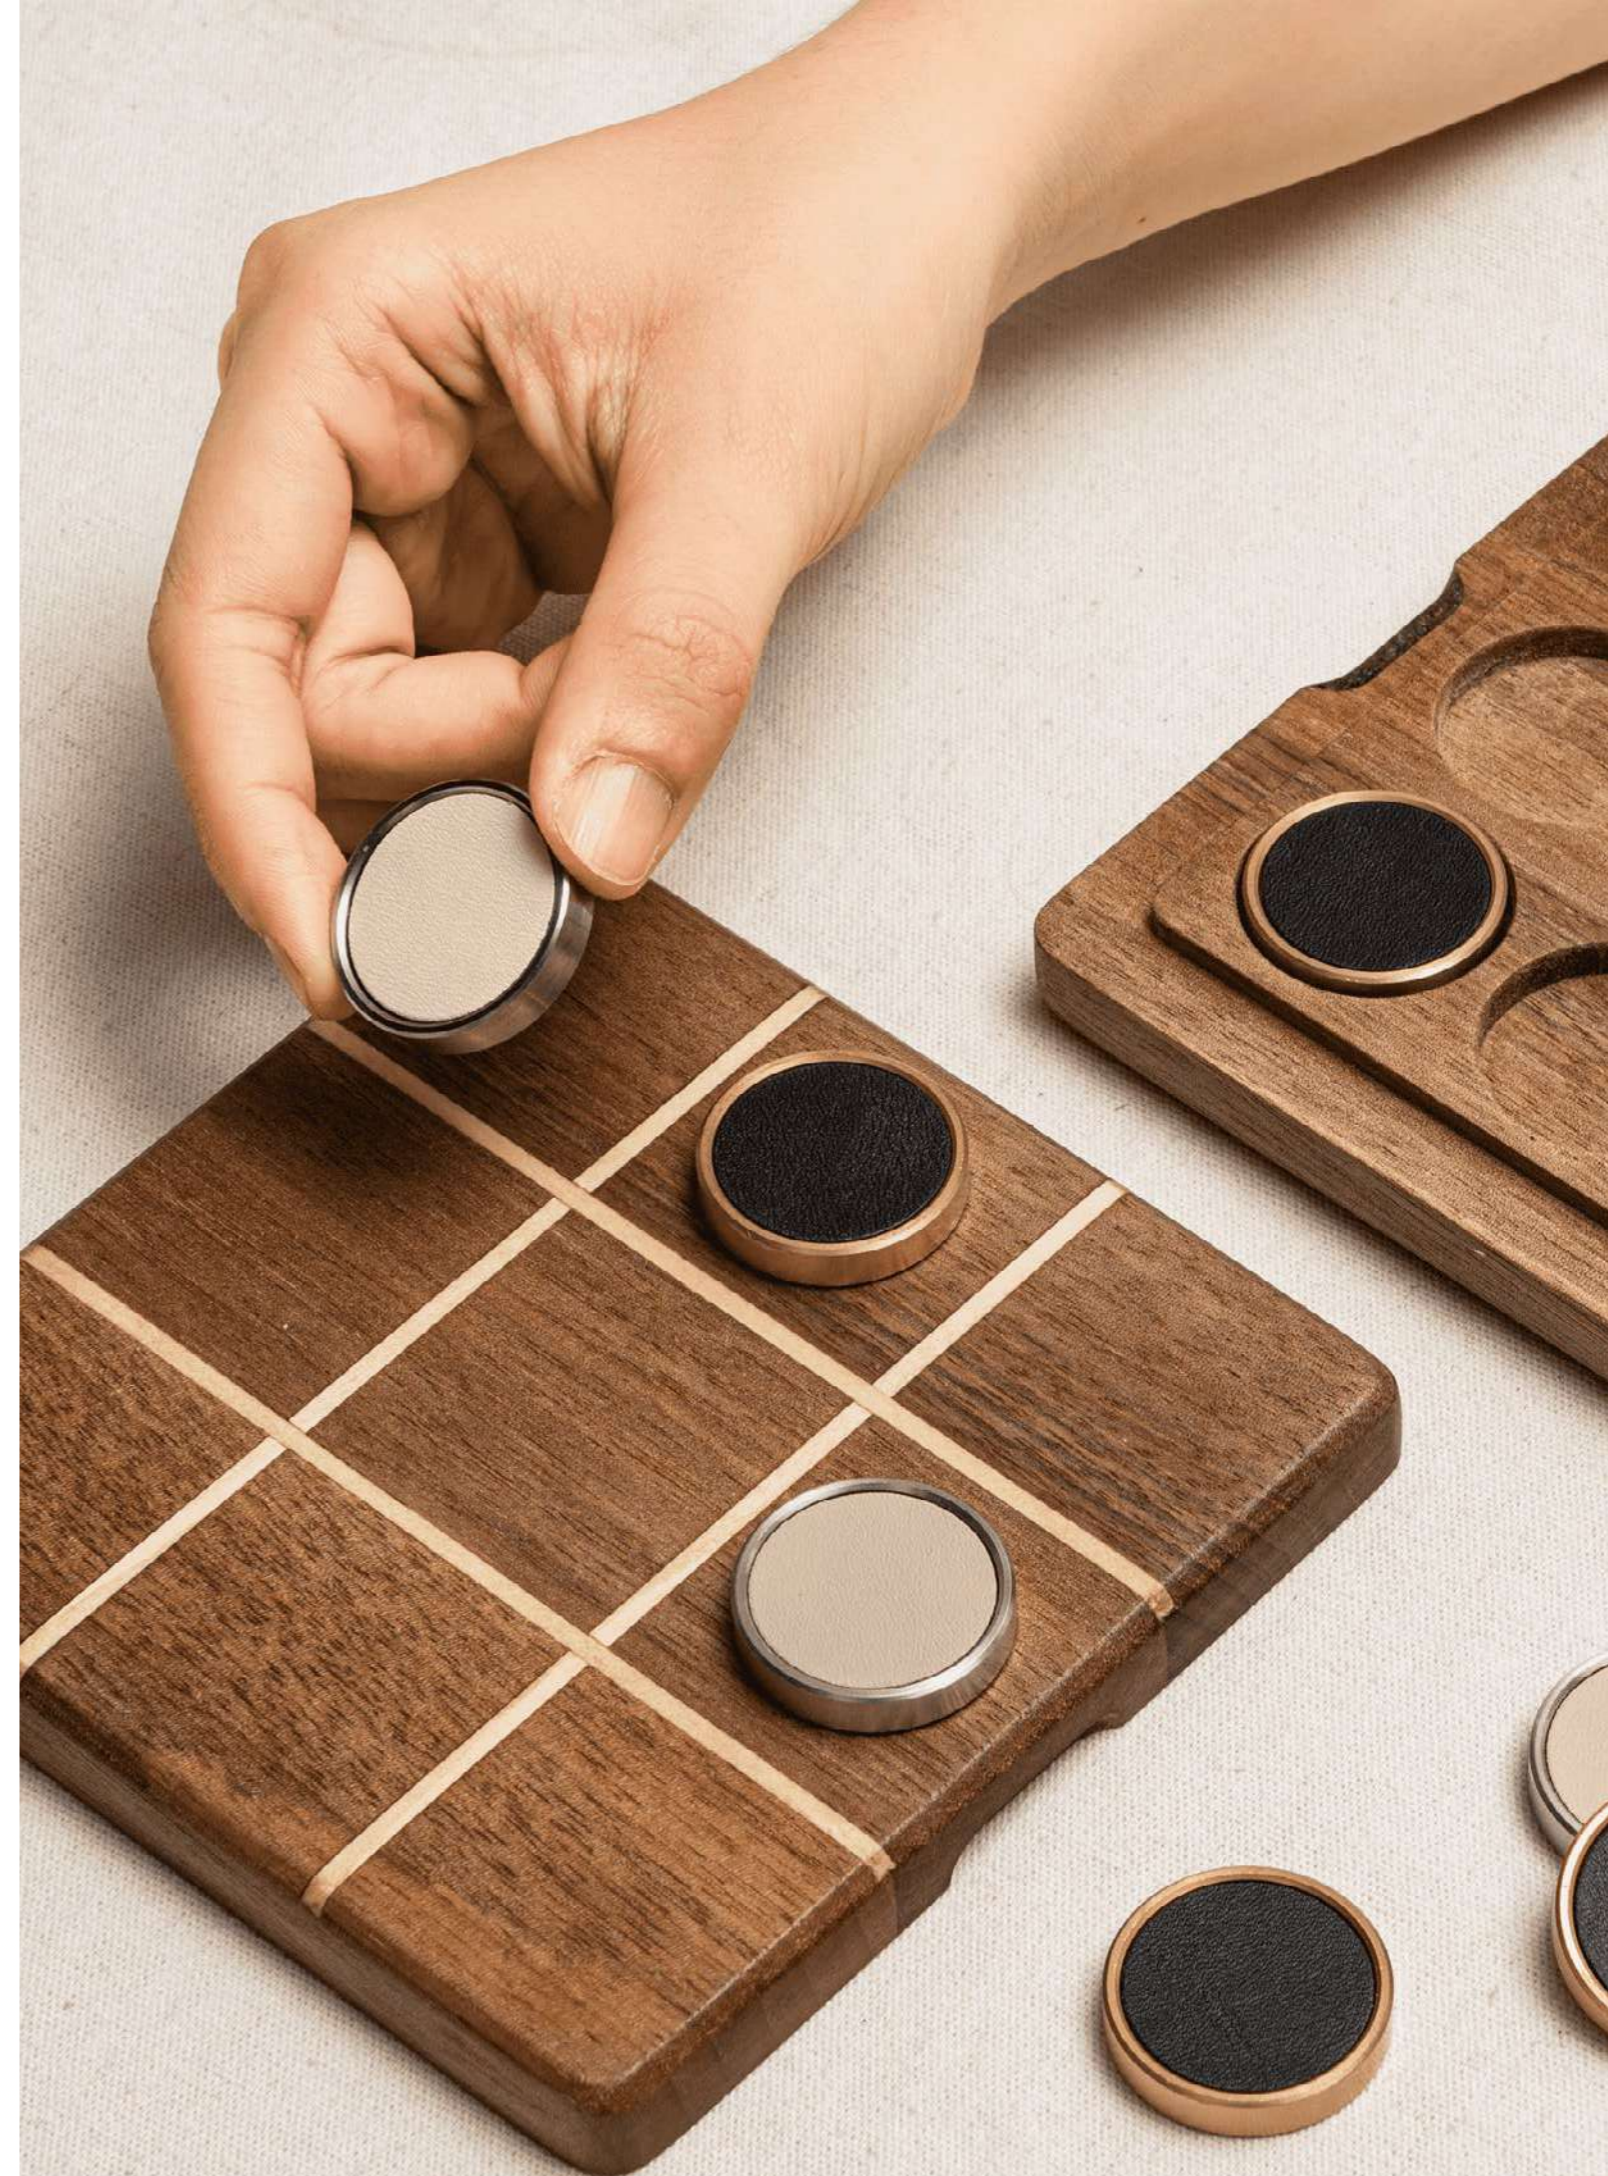

Dimensions

- Wooden board: L127 x W127 x H24 mm (L5 x W5 x H0.95 inch)
- Piece: R15 mm x H6 mm (R0.6 inch x H0.23 inch)