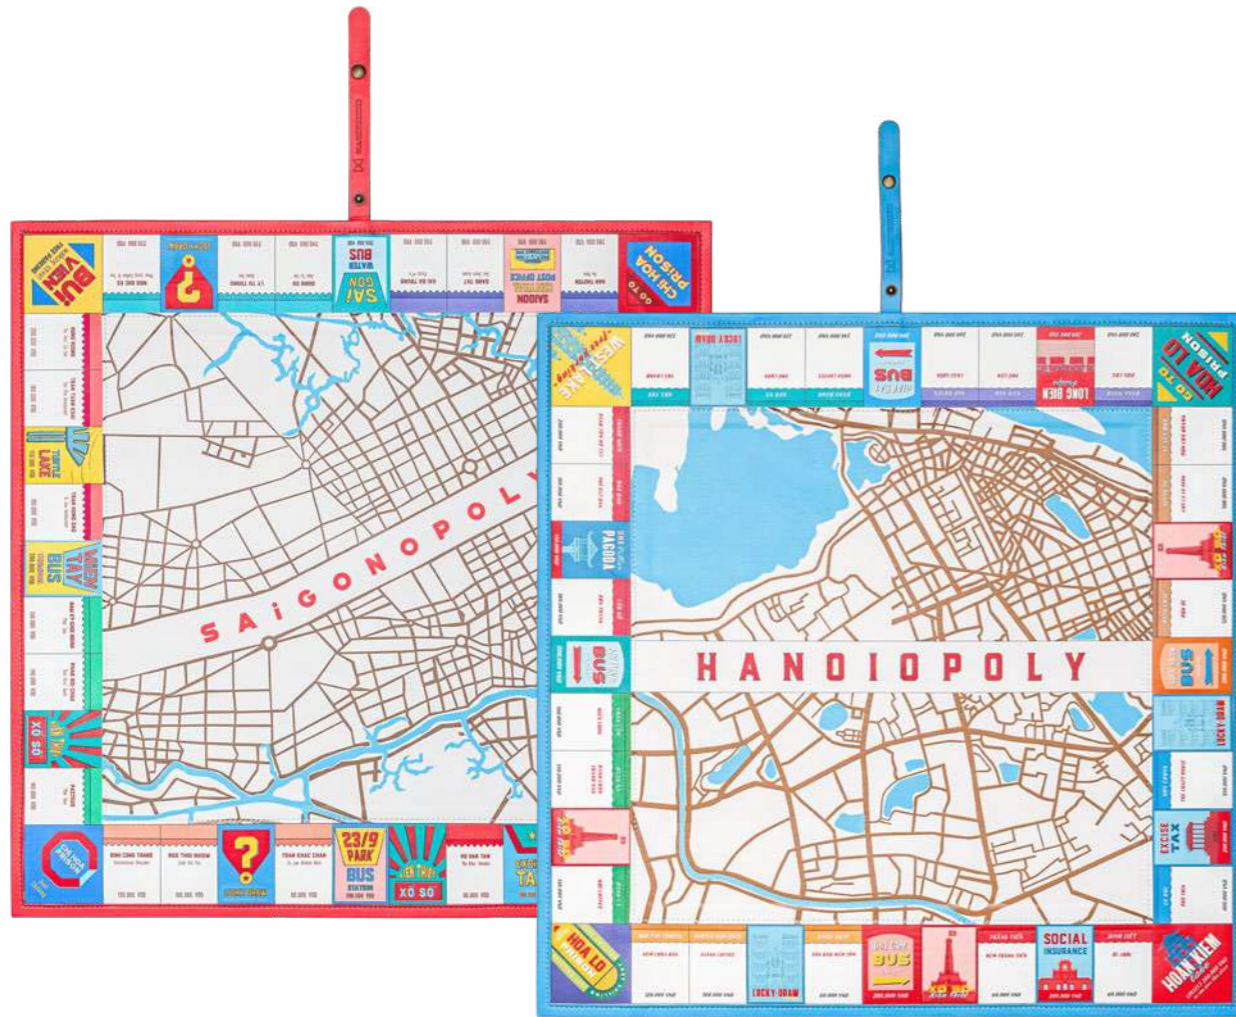

\$159.00

Materials Microfiber vegan leather, UV ink, MDF wood, resin, stainless steel

Dimensions Chessboard: L280 x W280 x H5 mm
(L11.02 x W11.02 x H0.2 inch)

SAIGONOPOLY *Lumina*

HANOIOPOLY *Lumina*

\$145.00