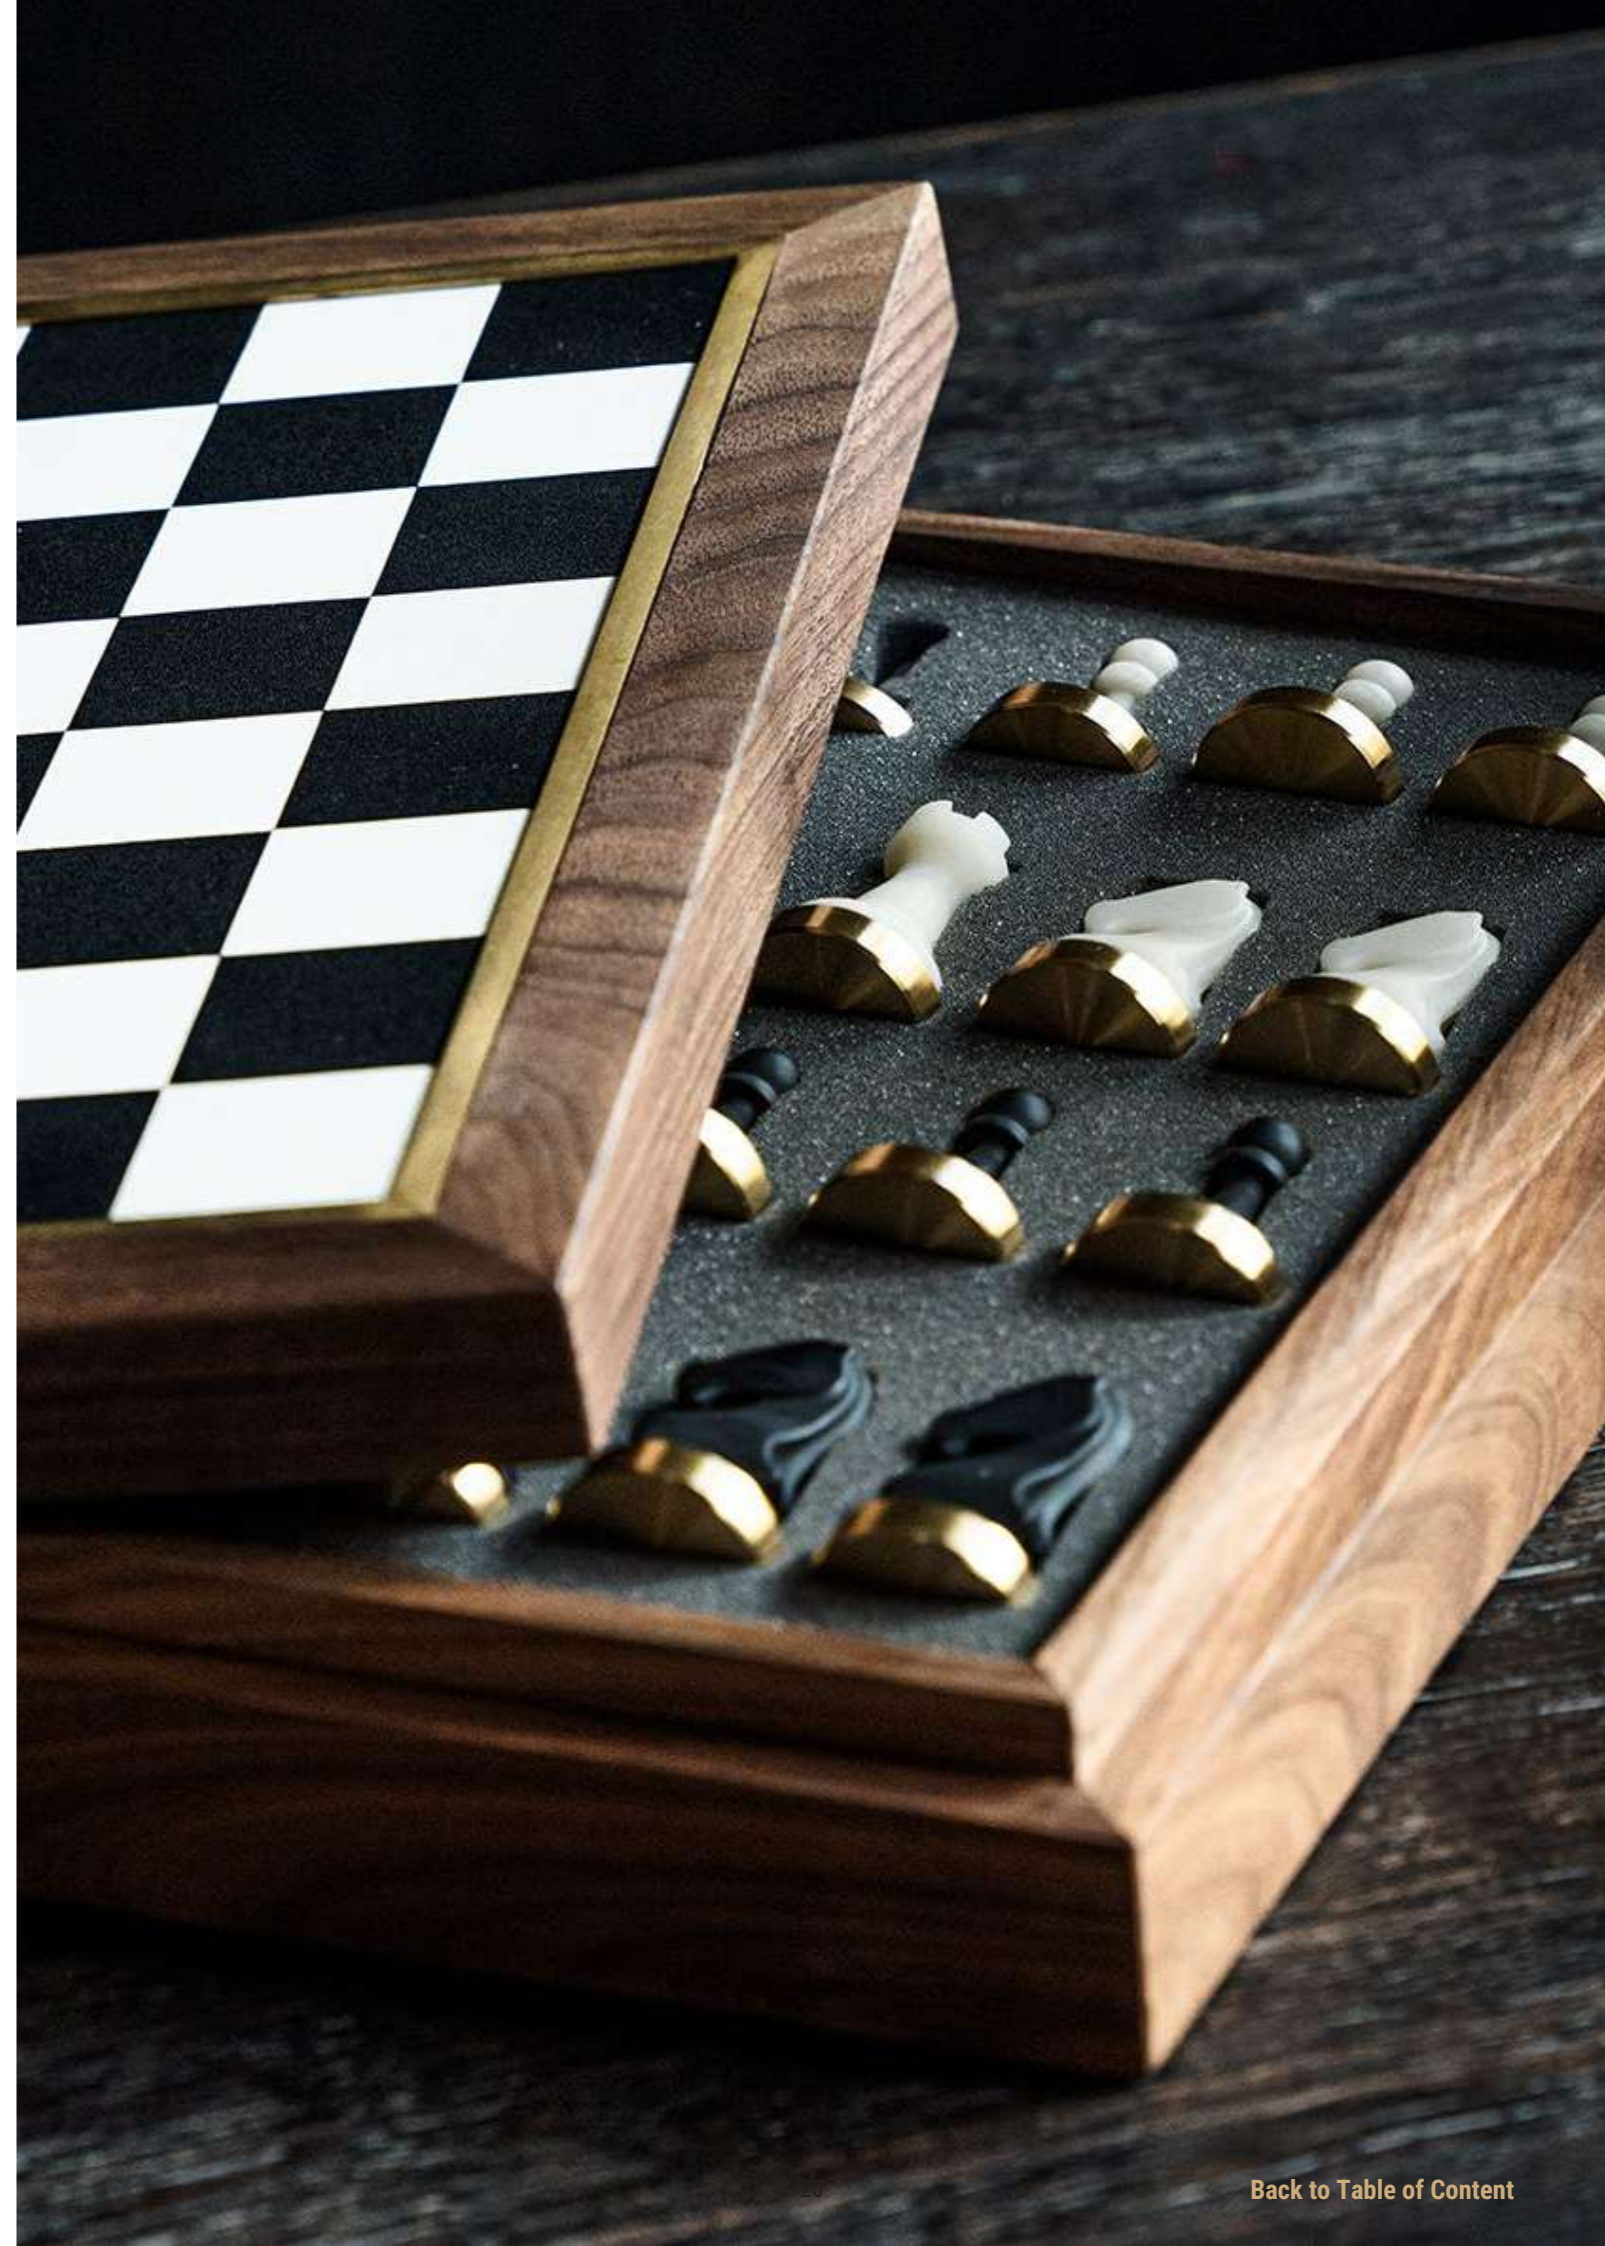

HANOI POLY

**SIGNATURE
COLLECTION**

Premium
CHESS SET

\$329.00

Materials
Dimensions

Walnut wood, PU leather, resin-concrete, solid brass
Wooden chessboard: L280 x W280 x H54 mm
(L11.02 x W11.02 x H2.12 inch)