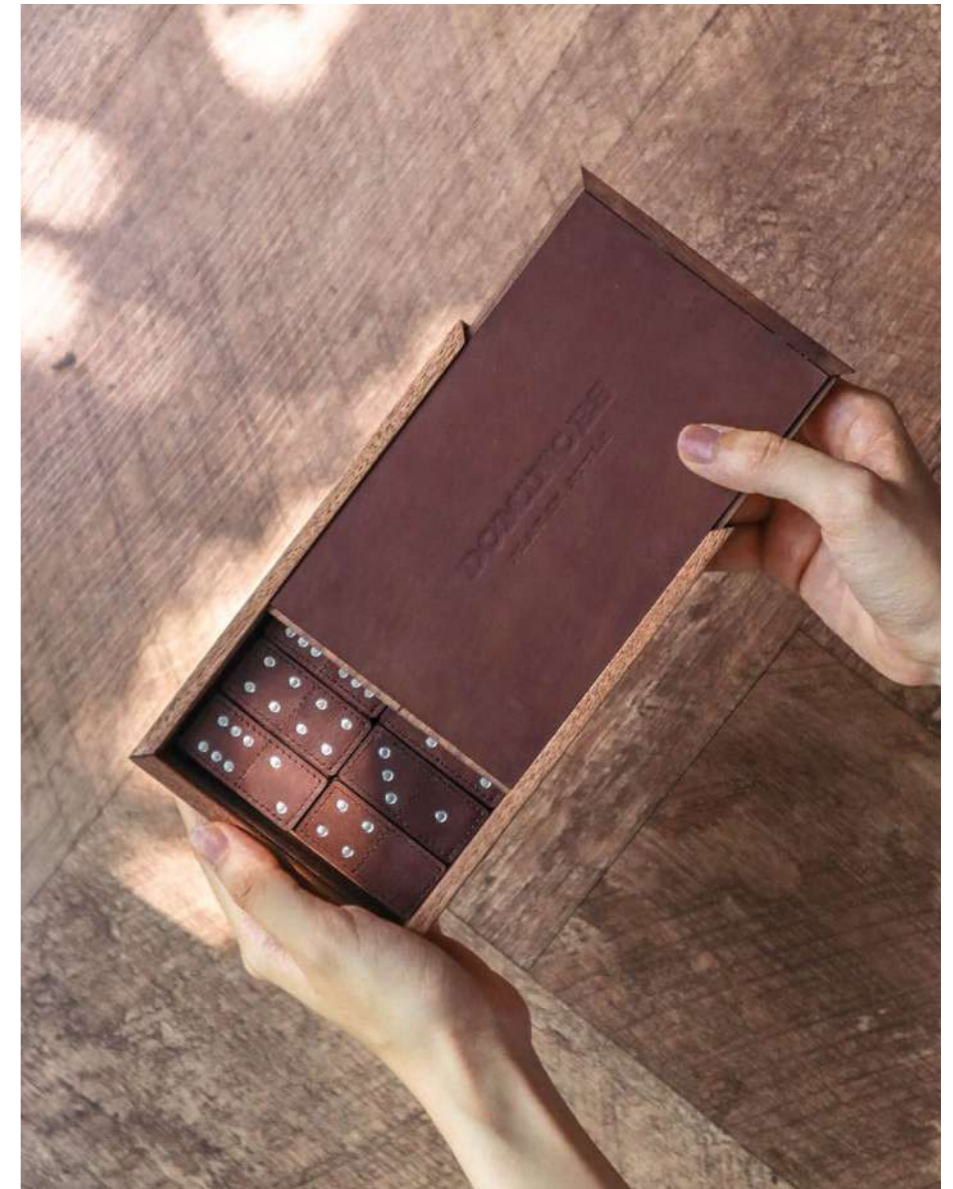

Dimensions Wooden board: L325 x W220 x H16 mm
(L12.8 x W8.66 x H0.63 inch)

Leather
DOMINOES SET

\$129.00

Materials

Walnut wood, waxed leather

Dimensions

- Wooden box: L179.5 x W111 x H32 mm (L7.06 x W4.37 x H1.26 inch)
- Tile: L48 x W23 mm (L1.88 x W0.9 inch)

The Recall
FIVE IN A ROW

\$98.00

Materials Oak wood, MDF board, magnet

Dimensions Wooden board: L300 x W300 x H10 mm
(L11.81 x W11.81 x H0.4 inch)

SAIGONOPOLY HANOIOPOLY

\$268.00

Materials Pinewood, MDF board, wood veneer, magnet, art paper and plastic