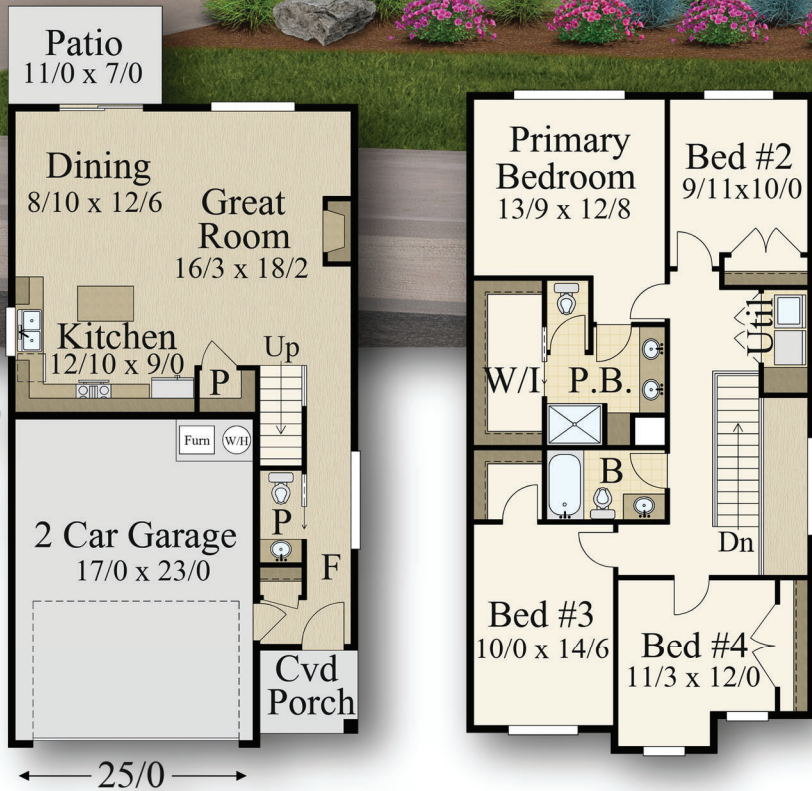

"Oranges"
MM-1759

MARK STEWART
HOME DESIGN
Mark Stewart

Main Floor 687 sq. ft.
Upper Floor 1,072 sq. ft.
Total 1,759 Sq. ft.

Brookside Lots 326,332,334

"Oranges"
MM-1759

Main - 687 Sq. Ft.
Upper - 1,072 Sq. Ft.
Total - 1,759 Sq. Ft.