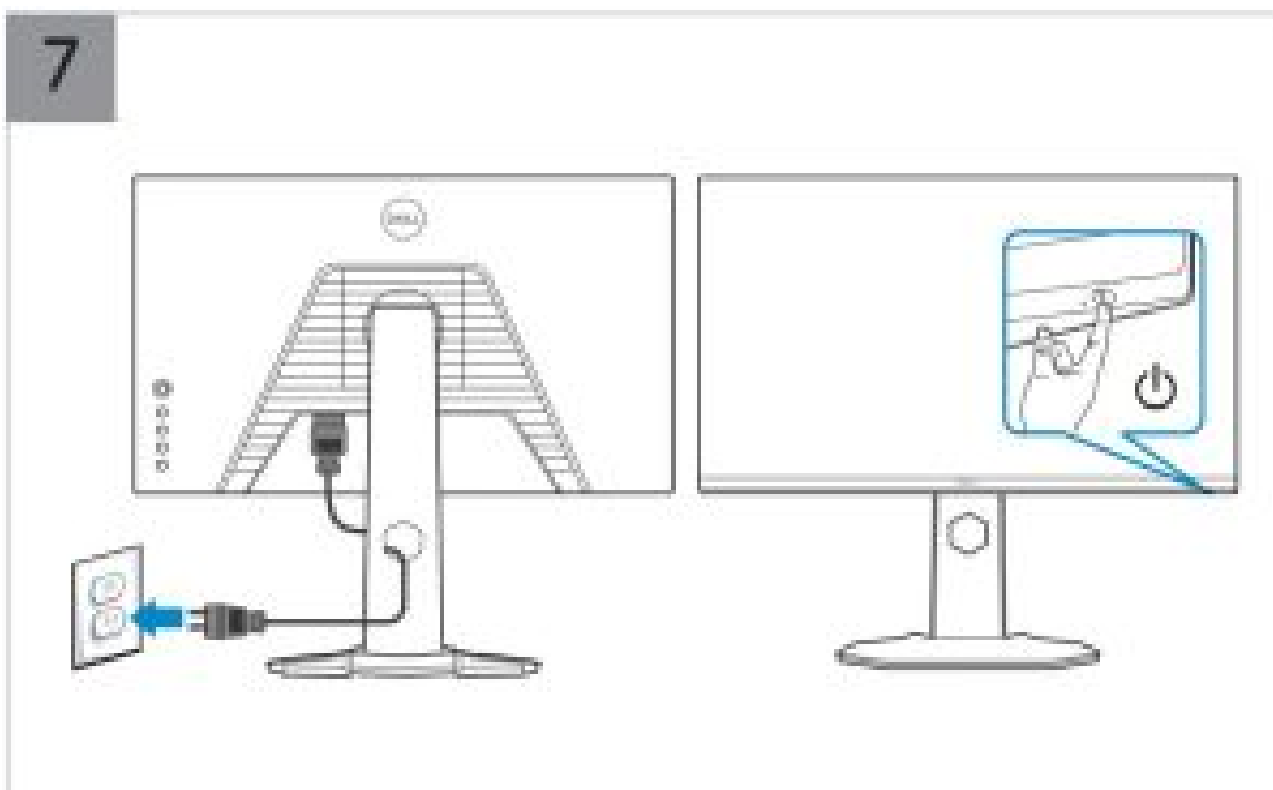

DELL S2522HG 24.5 inch Full HD IPS 240Hz Gaming Monitor User Guide

What's in the box?

Setup

© 2021 Dell Inc. or its subsidiaries.

2021-05

(Dell P/N: YGF90 Rev.A00)
P/N: 4J.57S01.001

Read More About This Manual & Download PDF: