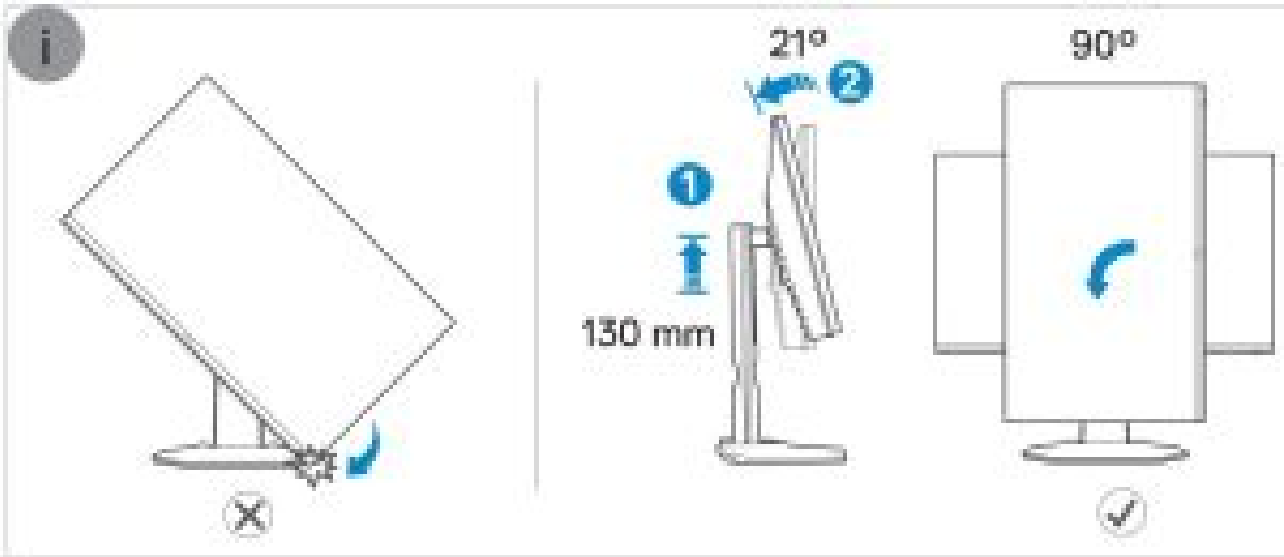

DELL S2522HG 24.5 inch Full HD IPS 240Hz Gaming Monitor User Guide

What's in the box?

Setup

© 2021 Dell Inc. or its subsidiaries.

2021-05

(Dell P/N: YGF90 Rev.A00)
P/N: 4J.57S01.001

Read More About This Manual & Download PDF: