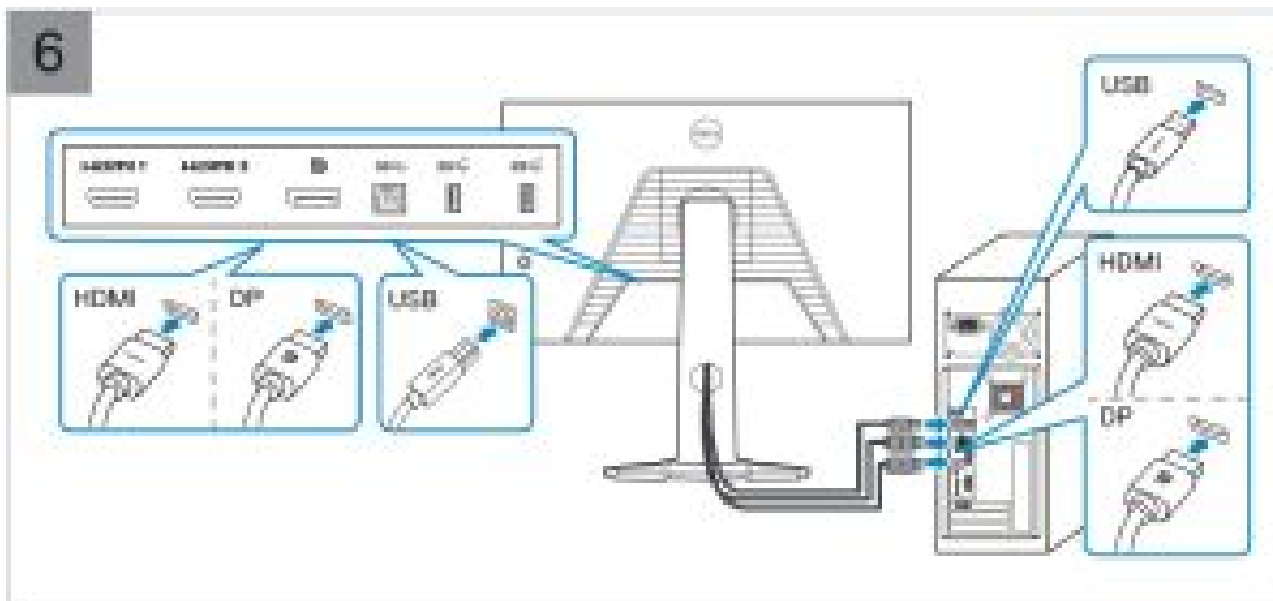

DELL S2522HG 24.5 inch Full HD IPS 240Hz Gaming Monitor User Guide

What's in the box?

Setup

© 2021 Dell Inc. or its subsidiaries.

2021-05

(Dell P/N: YGF90 Rev.A00)
P/N: 4J.57S01.001

Read More About This Manual & Download PDF: