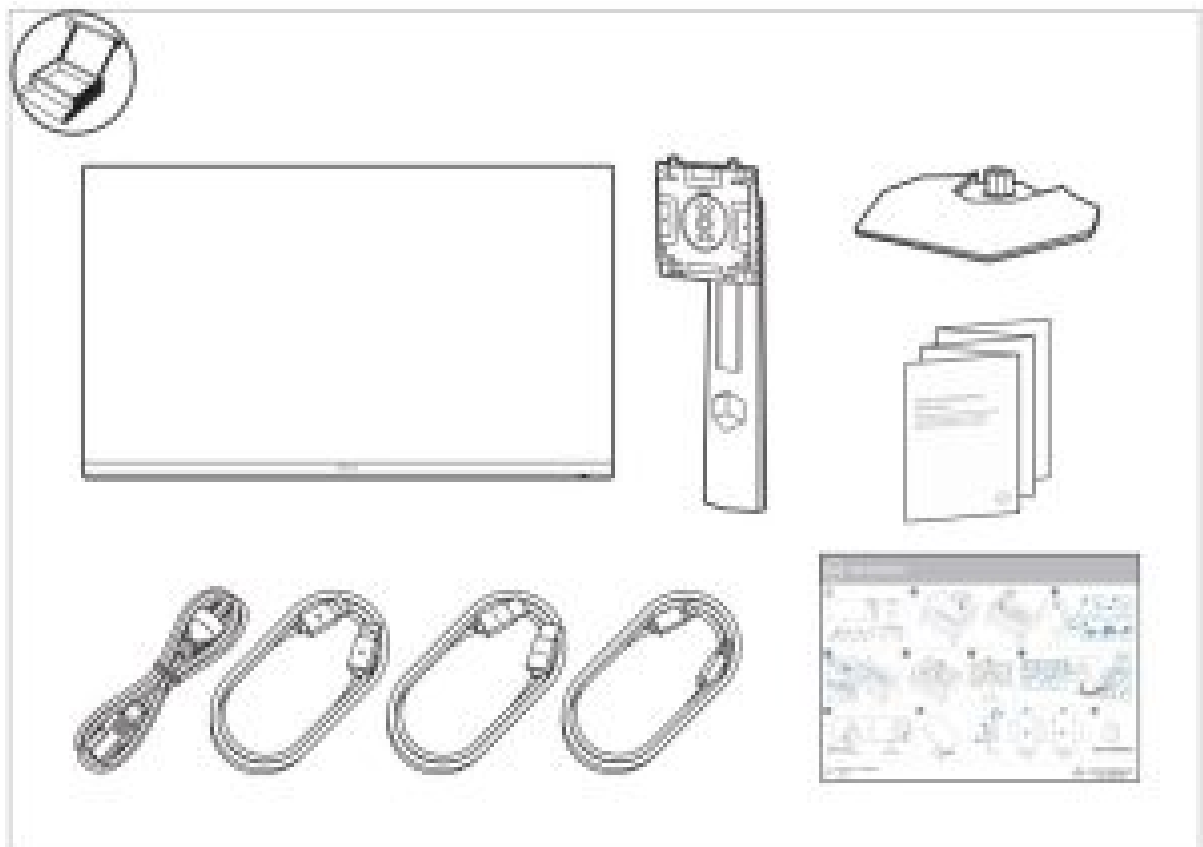

DELL S2522HG 24.5 inch Full HD IPS 240Hz Gaming Monitor User Guide

[Home](#) » [Dell](#) » DELL S2522HG 24.5 inch Full HD IPS 240Hz Gaming Monitor User Guide

Contents [[hide](#)]

- [1 DELL S2522HG 24.5 inch Full HD IPS 240Hz Gaming Monitor User Guide](#)
- [2 What's in the box?](#)
- [3 Setup](#)
- [4 Documents / Resources](#)
- [5 Related Posts](#)

DELL S2522HG 24.5 inch Full HD IPS 240Hz Gaming Monitor User Guide

What's in the box?

Setup

© 2021 Dell Inc. or its subsidiaries.

2021-05

(Dell P/N: YGF90 Rev.A00)
P/N: 4J.57S01.001

Read More About This Manual & Download PDF:

Documents / Resources

[DELL S2522HG 24.5 inch Full HD IPS 240Hz Gaming Monitor](#) [pdf] User Guide
S2522HG, 24.5 inch Full HD IPS 240Hz Gaming Monitor