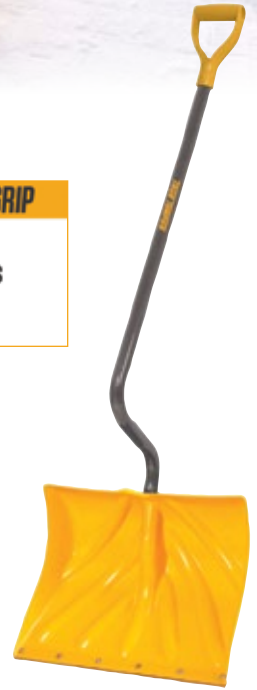

TRUE TEMPER® WINTER PREPARATION SALE

VALID THRU 2/28/25 OR WHILE SUPPLIES LAST

TRUE TEMPER

18" POLY COMBO SNOW SHOVEL With D-Grip On Ergonomic Handle

STEEL ERGONOMIC HANDLE

Designed for less bending

DURABLE STEEL WEAR STRIP

Helps remove stubborn patches of ice and snow

18 IN. WIDE CURVED BLADE

Gathers more snow, designed to both shovel or push

OVERSIZED POLY D-GRIP

Easily fits gloved hands

This combo shovel is great for both shoveling and pushing snow. The improved ergonomic steel handle provides 15% more leverage than other ergonomic handles. It reduces bending for added comfort and ease on your back.

• Assembled dimensions: 2"D x 54"H x 18"W

MFR #1603072
A&M ITEM #4668853

\$31⁴²

Looking for a True Temper shovel not listed here? Call an A&M representative today!

TRUE TEMPER

TELESCOPING SNOW ROOF RAKE 24" Poly Blade • Telescoping Aluminum Handle

Easy to use push-button telescopic handle design

NON-SLIP HANDLE

Non-slip aluminum handle and end-grip for better control

The Telescoping Roof Rake is the most innovative roof rake in years! The push-button, telescoping design makes it sleek and collapsable for easy storage. This snow roof rake can help prevent structural and water damage to your home that can result from heavy snow left on your home's roof. It's designed for strength and durability with lightweight aluminum and temperature resistant plastics. The handle enables a very long reach and it's easier and safer to use than climbing up on your roof with a snow shovel.