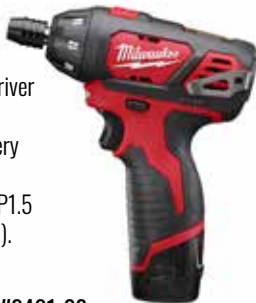

Tool Only • Most Powerful • Fastest Driving Speed

FREE XC5.0 BATTERY
with purchase!†

MFR #2953-20
A&M ITEM #6478068

\$149⁰⁰

M18 FUEL™ 1/2" HAMMER DRILL/DRIVER

Tool Only • Most Powerful

FREE XC5.0 BATTERY
with purchase!†

MFR #2990-20
A&M ITEM #5727545

\$399⁰⁰

Milwaukee
M18 FUEL™ SURGE™
1/4" HEX HYDRAULIC
DRIVER
 Tool Only

MFR #2760-20
 A&M ITEM #5524959

\$169⁰⁰

Milwaukee
M18 FUEL™ 6 GALLON
WET/DRY VACUUM
 Vacuum Only

FREE
 XC8.0 STARTER KIT
 WITH PURCHASE!
 A \$249 VALUE†
 Mention A&M
 #5730818

MFR #0910-20
 A&M ITEM #6629148

\$219⁰⁰

Milwaukee
M18 FUEL™ 9 GALLON
DUAL-BATTERY WET/
DRY VACUUM
 Vacuum Only

FREE
 XC8.0 STARTER KIT
 WITH PURCHASE!
 A \$249 VALUE†
 Mention A&M
 #5730818

MFR #0920-20
 A&M ITEM #6629149

\$299⁰⁰

Milwaukee
M12™ 1/4" HEX
SCREWDRIVER KIT

Includes:

- (1) M12™ 1/4" Hex Screwdriver Bare Tool (2401-20).
- (1) M12™ Lithium-ion Battery Charger (48-59-2401).
- (2) M12™ REDLITHIUM™ CP1.5 Battery Pack (48-11-2401).