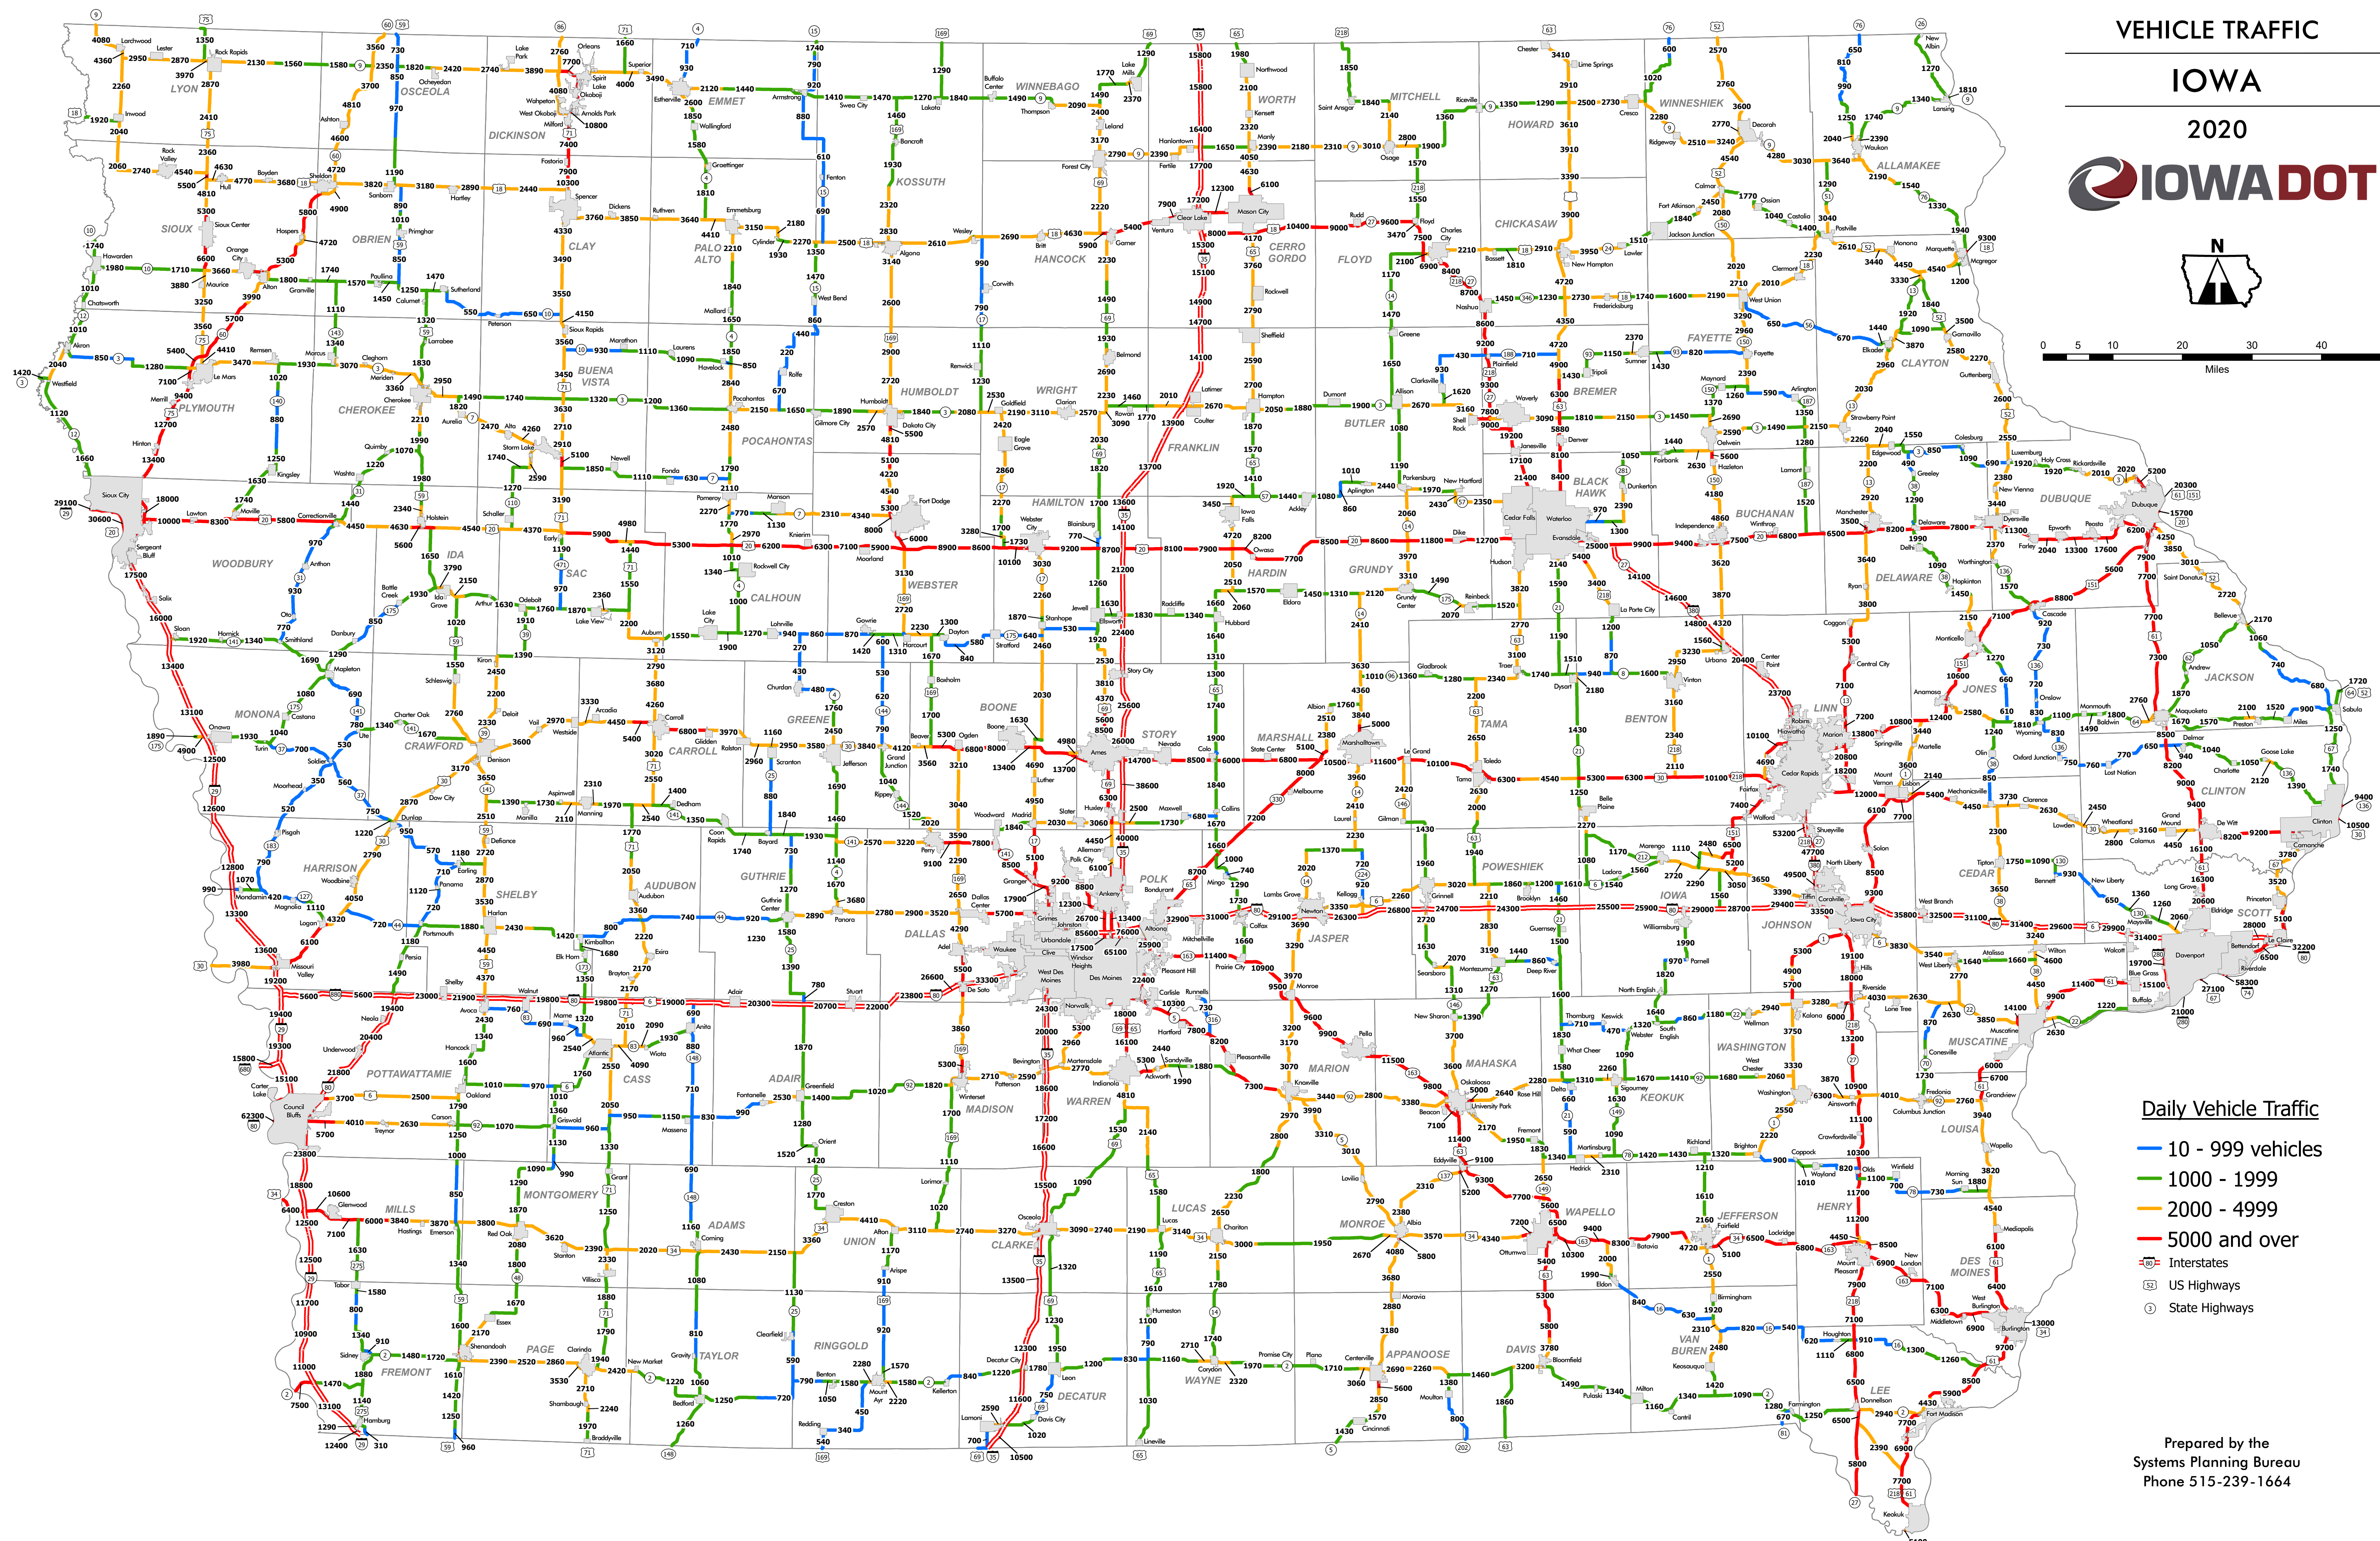

VEHICLE TRAFFIC

IOWA

2020

Daily Vehicle Traffic

- 10 - 999 vehicles
- 1000 - 1999
- 2000 - 4999
- 5000 and over
- Interstates
- US Highways
- State Highways

Prepared by the
Systems Planning Bureau
Phone 515-239-1664