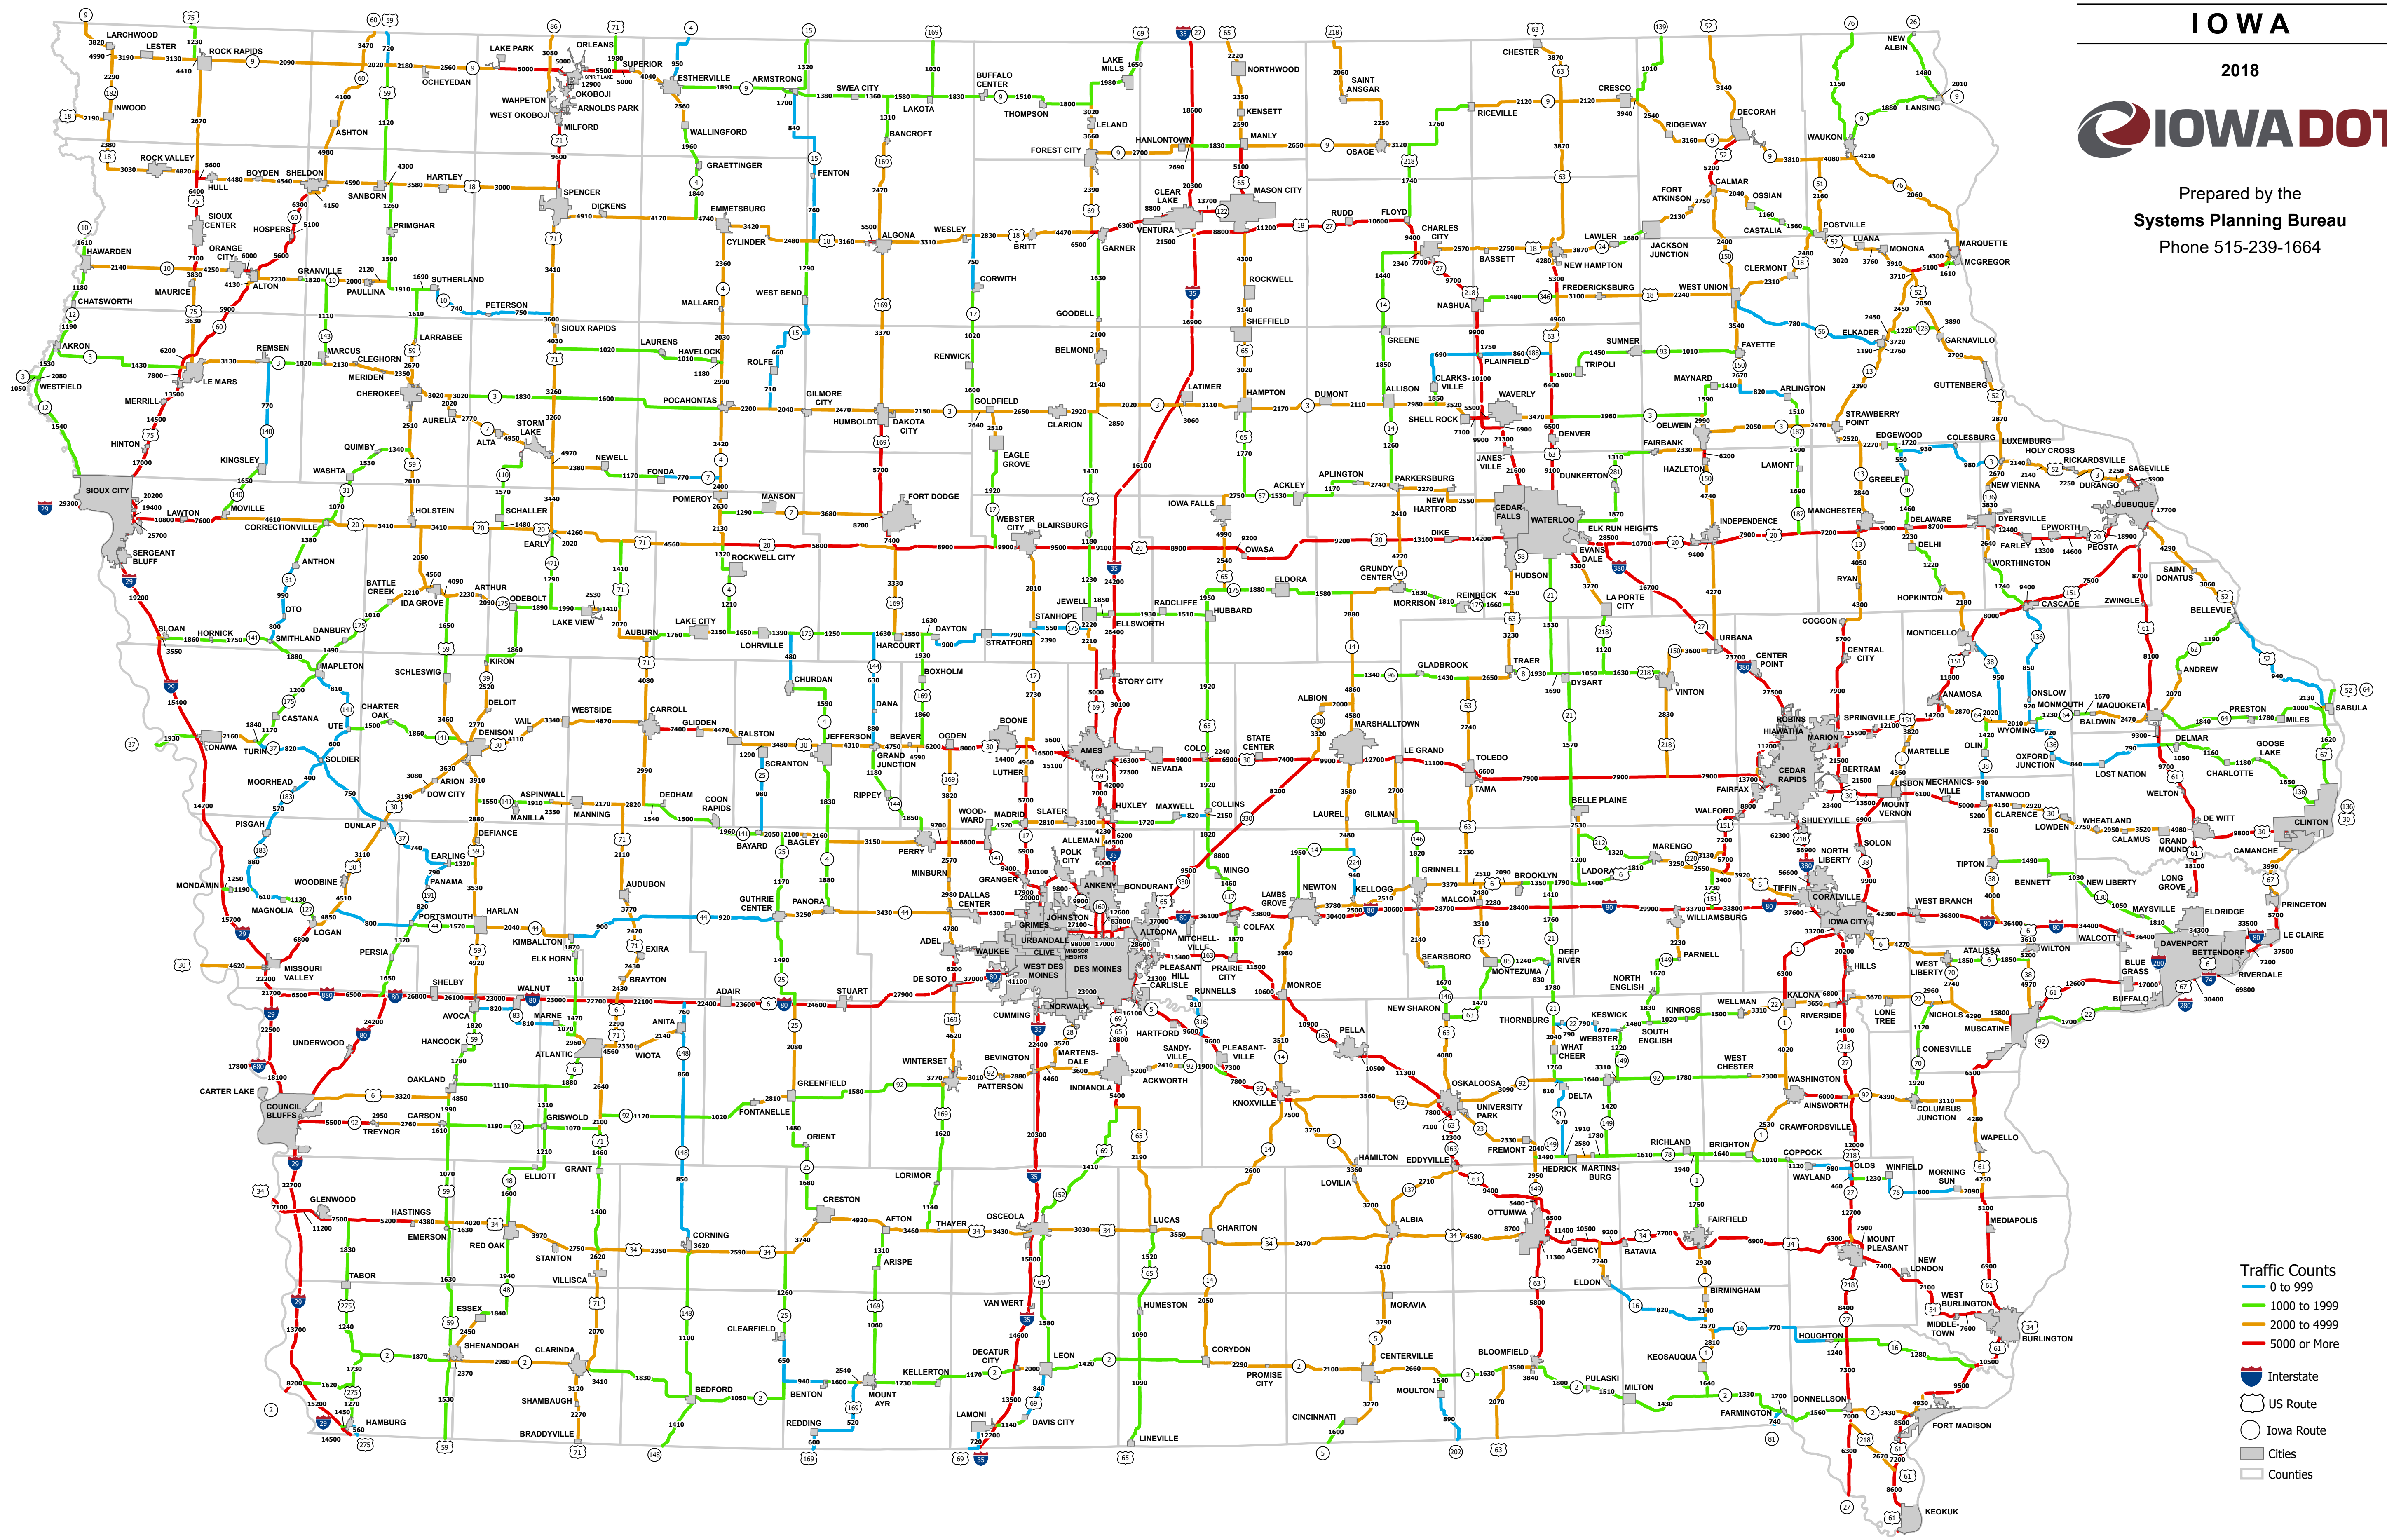

Prepared by the  
Systems Planning Bureau  
Phone 515-239-1664

- Traffic Counts
- 0 to 999
- 1000 to 1999
- 2000 to 4999
- 5000 or More
- Interstate
- US Route
- Iowa Route
- Cities
- Counties