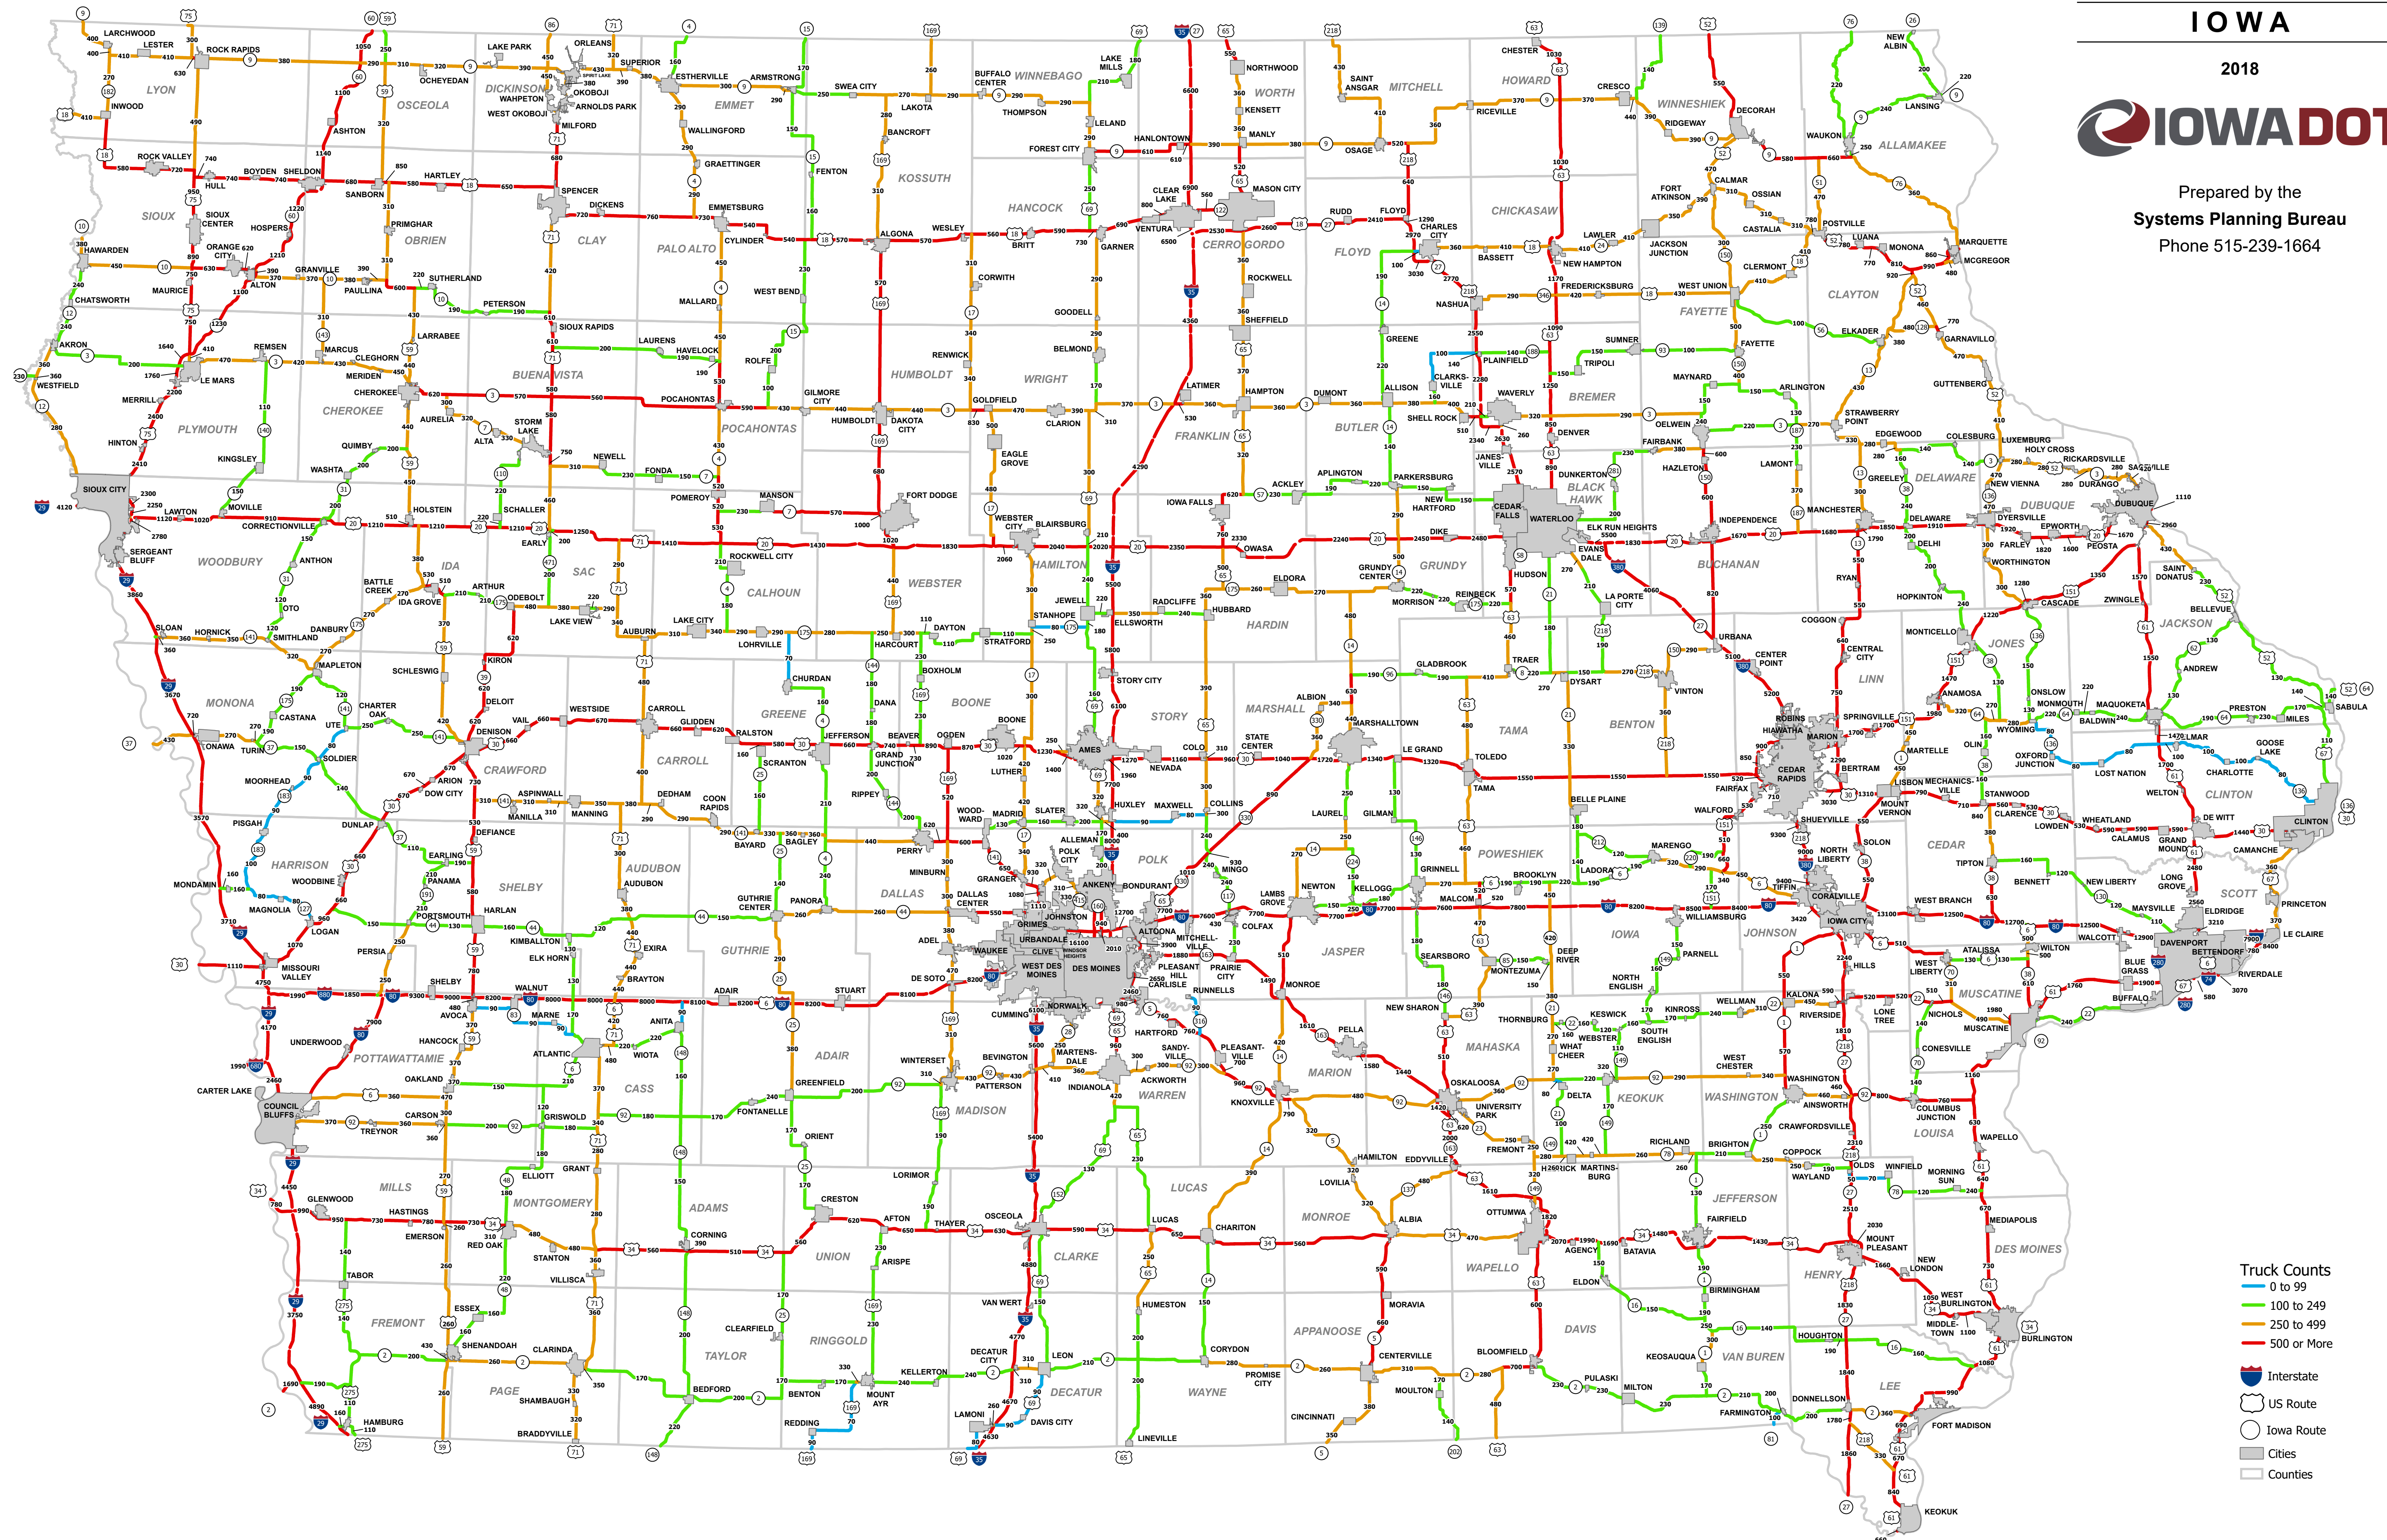

Prepared by the
Systems Planning Bureau
Phone 515-239-1664

- Truck Counts
 - 0 to 99
 - 100 to 249
 - 250 to 499
 - 500 or More
- Interstate
- US Route
- Iowa Route
- Cities
- Counties