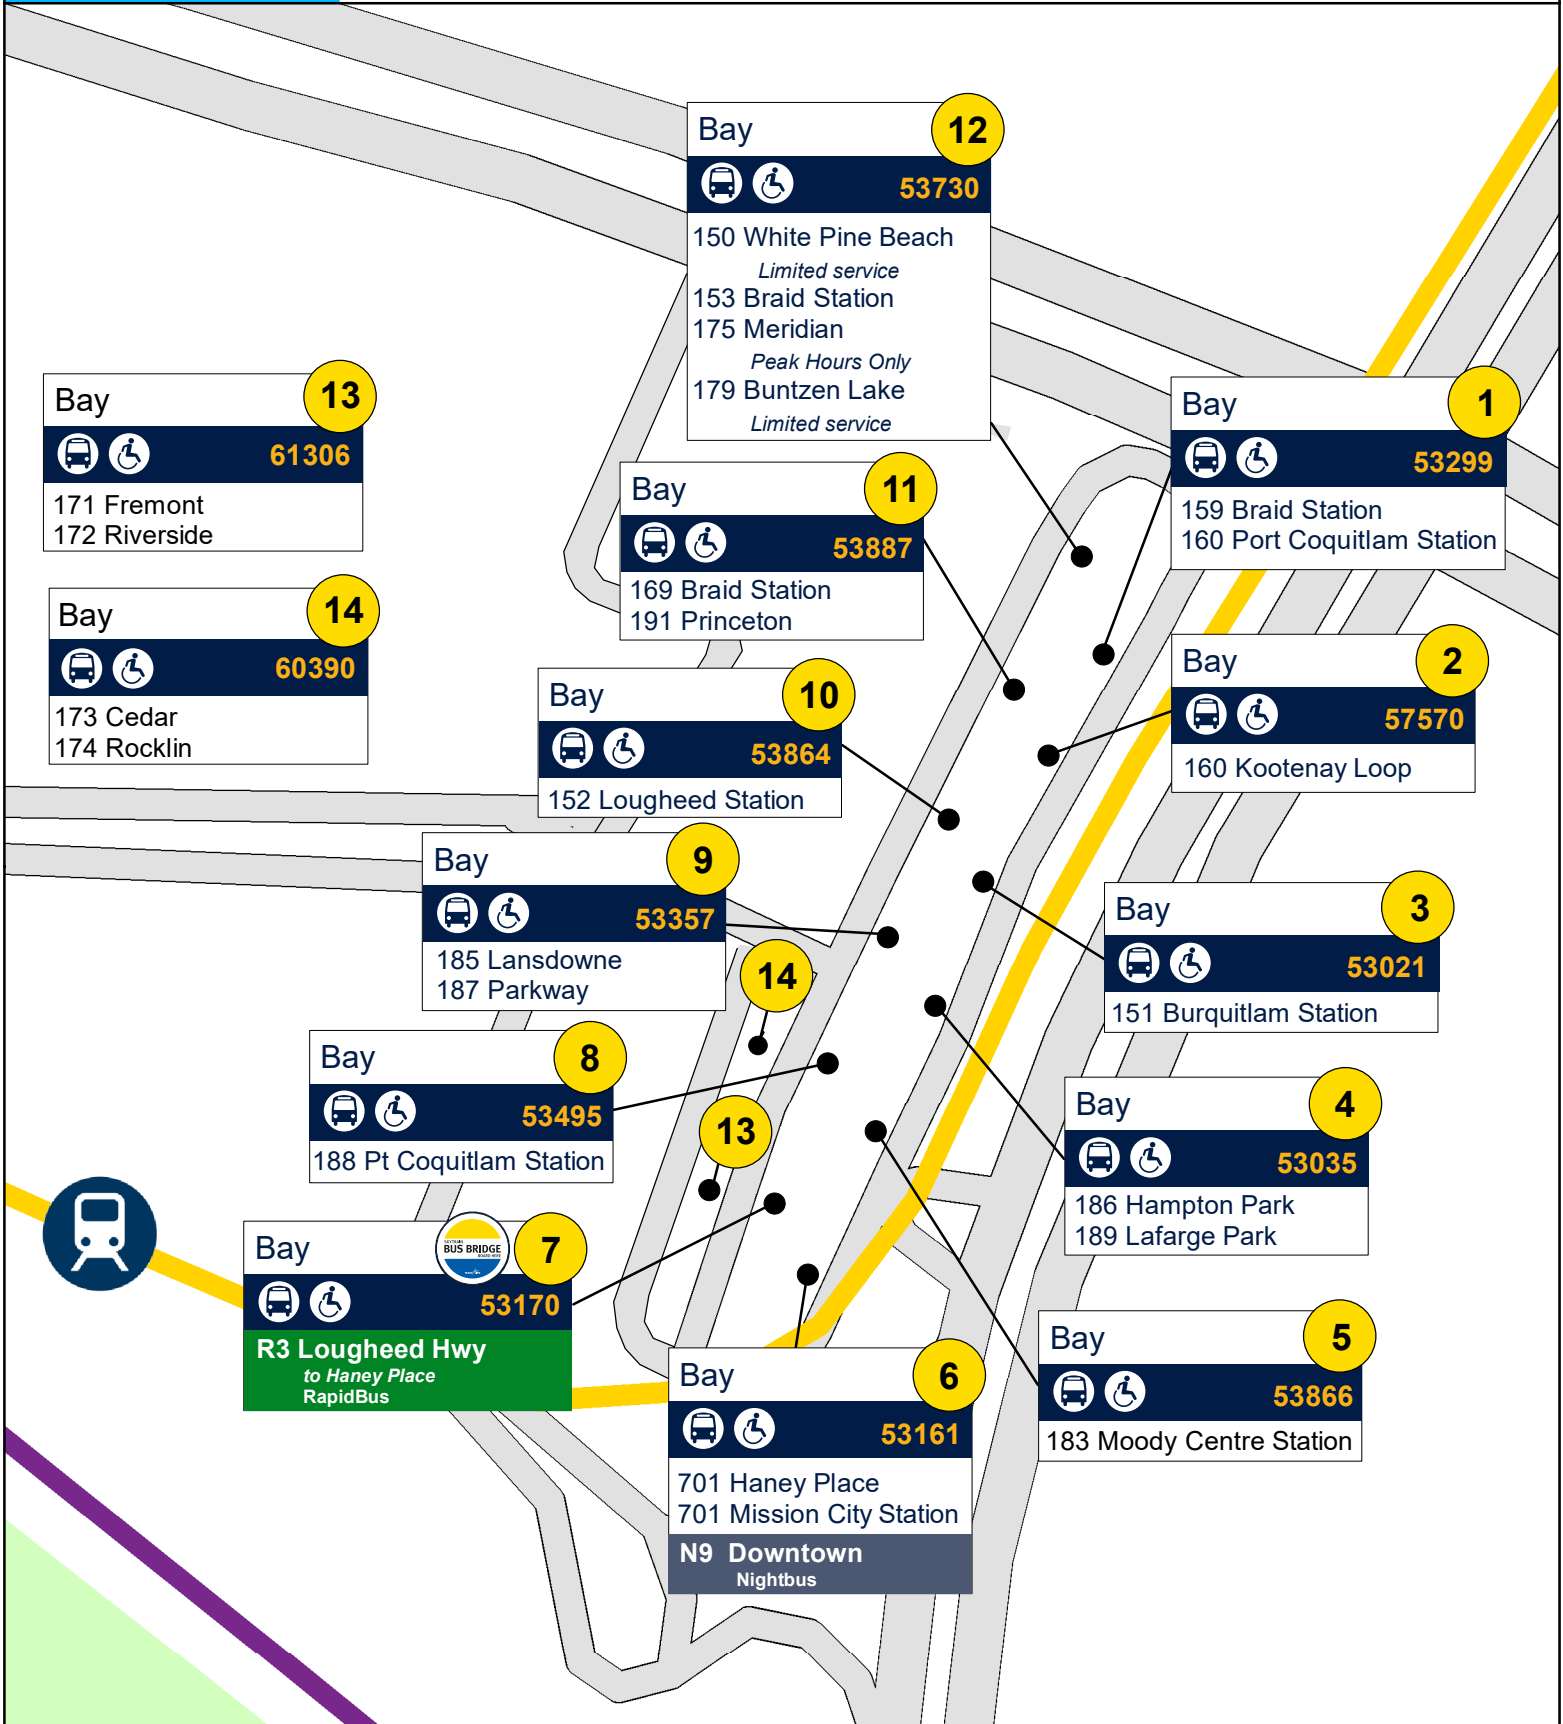

Coquitlam Central Station

2900 Barnet Hwy, Coquitlam, BC

April 2023

Bay 12
 53730
 150 White Pine Beach
Limited service
 153 Braid Station
 175 Meridian
Peak Hours Only
 179 Buntzen Lake
Limited service

Bay 1
 53299
 159 Braid Station
 160 Port Coquitlam Station

Bay 11
 53887
 169 Braid Station
 191 Princeton

Bay 2
 57570
 160 Kootenay Loop

Bay 13
 61306
 171 Fremont
 172 Riverside

Bay 10
 53864
 152 Lougheed Station

Bay 14
 60390
 173 Cedar
 174 Rocklin

Bay 9
 53357
 185 Lansdowne
 187 Parkway

Bay 3
 53021
 151 Burquitlam Station

Bay 8
 53495
 188 Pt Coquitlam Station

Bay 4
 53035
 186 Hampton Park
 189 Lafarge Park

Bay 7
 53170
 R3 Lougheed Hwy
 to Haney Place
 RapidBus

Bay 6
 53161
 701 Haney Place
 701 Mission City Station
 N9 Downtown
 Nightbus

Bay 5
 53866
 183 Moody Centre Station