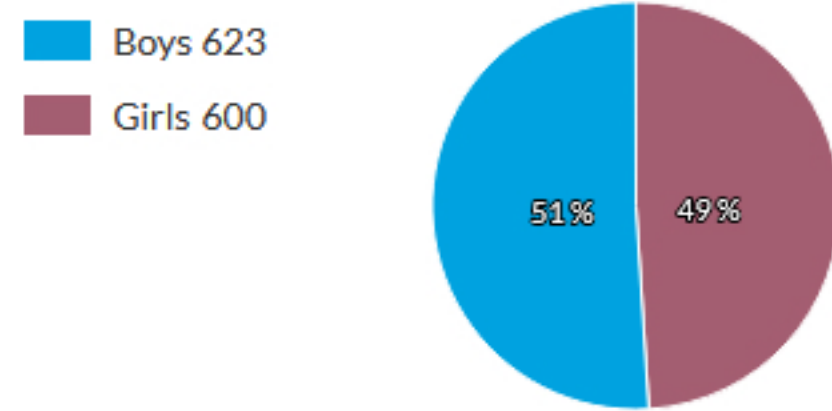

Students

Total enrolments: 1223