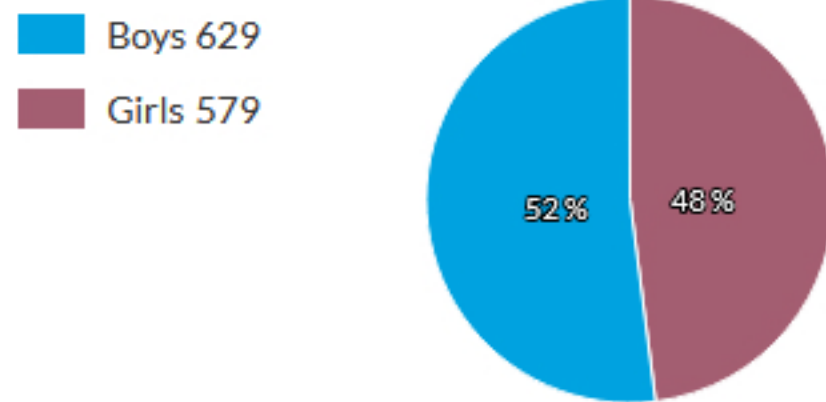

Students

Total enrolments: 1208