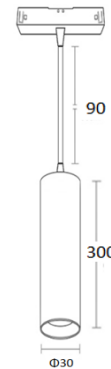

GR-ML-5WPL Magnetic Pendant Light

Dimension

Unit:mm

Description&Feature

This is 20mm width type magnetic pendant lights, only work with 22mm type magnetic track. It is with magnetic parts with small clips, fast to do installation and freely move it on the track. It is made of aluminum body and reflectors, black/white powder coated. Only work with DC48V voltage.

Its lifetime can be up to 50000Hrs.The other extra function such as 0-10V, DALI dimmable or Zigbee smart controller available.

Light Distribution

Specification

Order Model	GR-ML-5WPL
Dimension(mm)	Φ30mm*H300mm
Power	5W±5%
Input voltage	DC48V
LED Chips brand	Bridgelux COB
Lumens	450-500lm
Color temperature	3000K/4000K-4500K/6000K-6500K
Driver	Have to work with a DC48V Power supply
Installation	Track
Rope	Included
CRI	>90
SDCM	<5
Working life	>50000Hrs
Efficiency	>87%
Materials	Die-cast aluminum,Black/White finished optional
Beam angle	24°/36°
IK Rate	IK07
IP Grade	IP22 indoor use only
Dimmable	No. but it is ok to 0-10V /DALI or Zigbee
Working temperature	-25°C~+50°C
Storage temperature	-30°C~+55°C
Standard	CE LVD EMC RoHs
Warranty	2/3Years