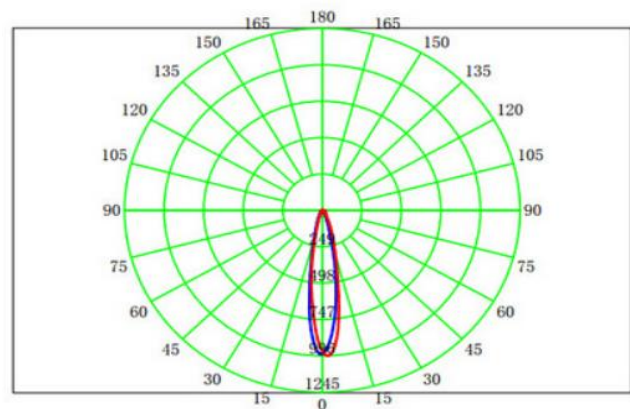

GR-ML-5WPL Magnetic Pendant Light

Dimension

Unit:mm

Description&Feature

This is 20mm width type magnetic pendant lights, only work with 22mm type magnetic track. It is with magnetic parts with small clips, fast to do installation and freely move it on the track. It is made of aluminum body and reflectors, black/white powder coated. Only work with DC48V voltage.

Its lifetime can be up to 50000Hrs.The other extra function such as 0-10V, DALI dimmable or Zigbee smart controller available.

Light Distribution

Specification

Order Model	GR-ML-5WPL
Dimension(mm)	Φ30mm*H300mm
Power	5W±5%
Input voltage	DC48V
LED Chips brand	Bridgelux COB
Lumens	450-500lm
Color temperature	3000K/4000K-4500K/6000K-6500K
Driver	Have to work with a DC48V Power supply
Installation	Track
Rope	Included
CRI	>90
SDCM	<5
Working life	>50000Hrs
Efficiency	>87%
Materials	Die-cast aluminum,Black/White finished optional
Beam angle	24°/36°
IK Rate	IK07
IP Grade	IP22 indoor use only
Dimmable	No. but it is ok to 0-10V /DALI or Zigbee
Working temperature	-25°C~+50°C
Storage temperature	-30°C~+55°C
Standard	CE LVD EMC RoHs
Warranty	2/3Years