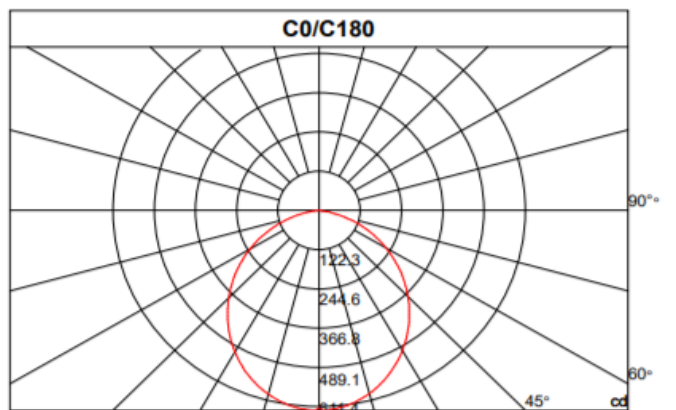

## Application

## Specification

Order Model	GR-ML-40WML
Dimension(mm)	L1200*W22mm
Power	40W±5%
Input voltage	DC48V
LED Chips brand	Osram SMD LED Chips
Lumens	3800-4000lm
Color temperature	3000K/4000K-4500K/6000K-6500K
Driver	Have to work with a DC48V Power supply
Installation	Track
Track model	M20 width track
CRI	>90
SDCM	<5
Working life	>50000Hrs
Efficiency	>87%
Materials	Die-cast aluminum+PC Cover,Black/white finished options
Beam angle	120°
IK Rate	IK07
IP Grade	IP22 indoor use only
Dimmable	No. but it is ok to 0-10V /DALI or Zigbee
Working temperature	-25°C~+50°C
Storage temperature	-30°C~+55°C
Standard	CE LVD EMC RoHs
Warranty	2/3/5Years