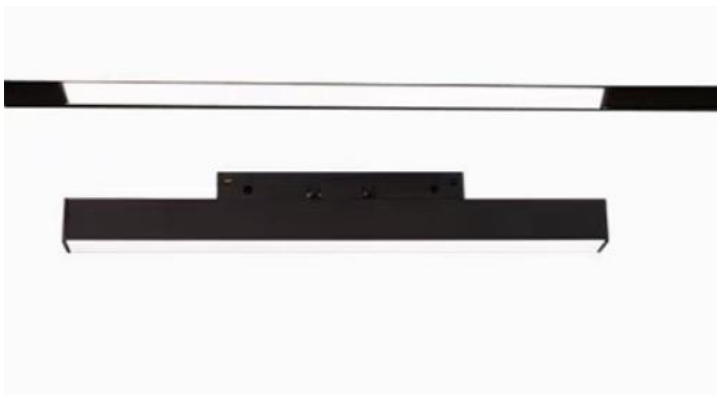

# GR-ML-40WML Magnetic Linear Light

## Description & Feature

This is 20mm width type magnetic linear profile lights, only work with 22mm type magnetic track. It is with magnetic parts with small clips, fast to do installation and freely move it on the track. It is made of aluminum body and reflectors, black powder coated. Only work with DC48V voltage.