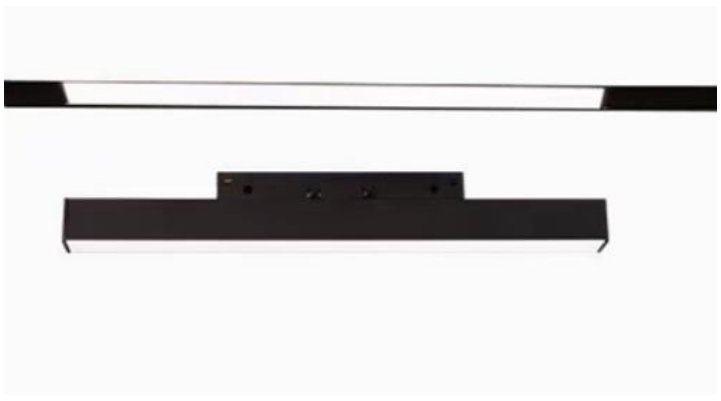

## Description & Feature

This is 20mm width type magnetic linear profile lights, only work with 22mm type magnetic track. It is with magnetic parts with small clips, fast to do installation and freely move it on the track. It is made of aluminum body and reflectors, black powder coated. Only work with DC48V voltage.

## Specification

Order Model	GR-ML-20WML
Dimension(mm)	L600*W22mm
Power	20W±5%
Input voltage	DC48V
LED Chips brand	Osram SMD LED Chips
Lumens	1900-2100lm
Color temperature	3000K/4000K-4500K/6000K-6500K
Driver	Have to work with a DC48V Power supply
Installation	Track
Track model	M20 width track
CRI	>90
SDCM	<5
Working life	>50000Hrs
Efficiency	>87%
Materials	Die-cast aluminum+PC Cover,Black/white finished options
Beam angle	120°
IK Rate	IK07
IP Grade	IP22 indoor use only
Dimmable	No. but it is ok to 0-10V /DALI or Zigbee
Working temperature	-25°C~+50°C
Storage temperature	-30°C~+55°C
Standard	CE LVD EMC RoHs
Warranty	2/3Years