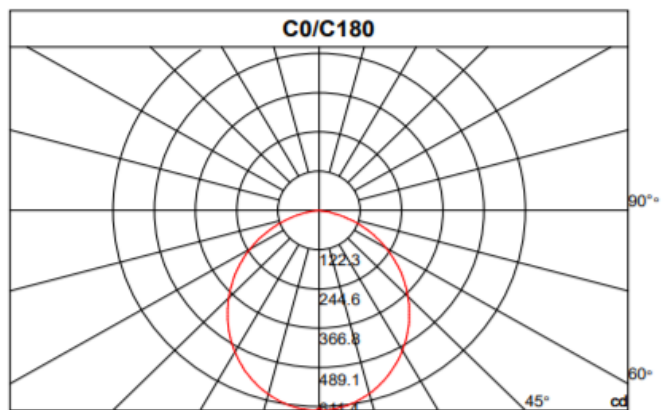

## Description & Feature

This is 20mm width type magnetic linear profile lights, only work with 22mm type magnetic track. It is with magnetic parts with small clips, fast to do installation and freely move it on the track. It is made of aluminum body and reflectors, black powder coated. Only work with DC48V voltage.

## Specification

Order Model	GR-ML-20WML
Dimension(mm)	L600*W22mm
Power	20W±5%
Input voltage	DC48V
LED Chips brand	Osram SMD LED Chips
Lumens	1900-2100lm
Color temperature	3000K/4000K-4500K/6000K-6500K
Driver	Have to work with a DC48V Power supply
Installation	Track
Track model	M20 width track
CRI	>90
SDCM	<5
Working life	>50000Hrs
Efficiency	>87%
Materials	Die-cast aluminum+PC Cover,Black/white finished options
Beam angle	120°
IK Rate	IK07
IP Grade	IP22 indoor use only
Dimmable	No. but it is ok to 0-10V /DALI or Zigbee
Working temperature	-25°C~+50°C
Storage temperature	-30°C~+55°C
Standard	CE LVD EMC RoHs
Warranty	2/3Years