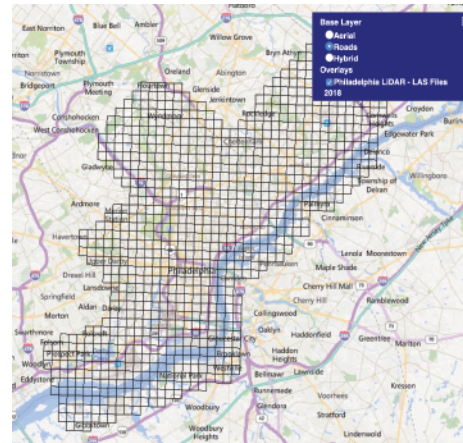

PSU Philadelphia LIDAR Portal

1) Go to website: <https://maps.psiee.psu.edu/preview/map.ashx?layer=2021>

2) You should see a map similar to this (grid may take a moment to appear):

3) Zoom in and click on your region of interest:

3) Select link and copy/paste into browser URL bar: