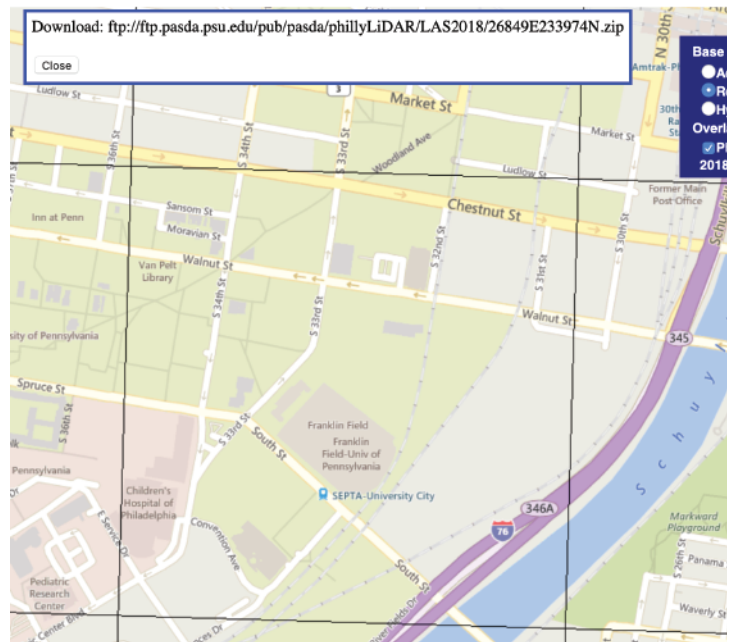

PSU Philadelphia LIDAR Portal

1) Go to website: <https://maps.psiee.psu.edu/preview/map.ashx?layer=2021>

2) You should see a map similar to this (grid may take a moment to appear):

3) Zoom in and click on your region of interest:

3) Select link and copy/paste into browser URL bar: