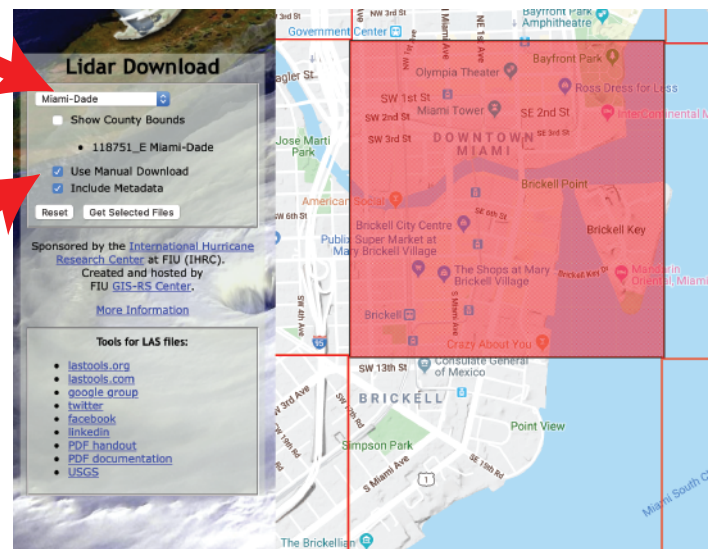

FIU Florida LIDAR Portal

1) Go to website: <http://dpanther2.ad.fiu.edu/Lidar/lidarNew.php>

2) You should see a map similar to this:

3) Select FL county of interest (in this case, Miami-Dade). A grid will appear--zoom in and click the region of interest. Click the "Use Manual Download" radio button.