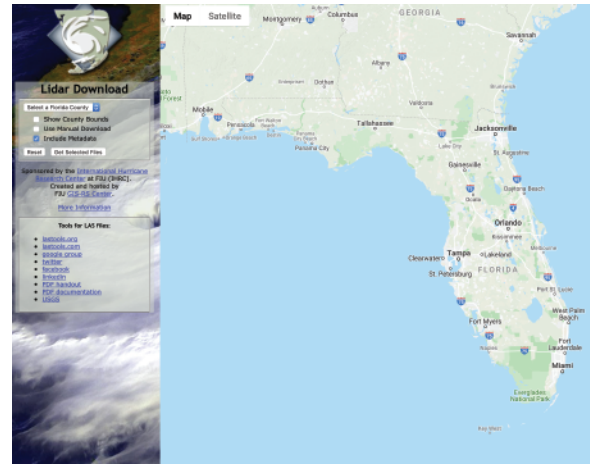

FIU Florida LIDAR Portal

1) Go to website: <http://dpanther2.ad.fiu.edu/Lidar/lidarNew.php>

2) You should see a map similar to this:

3) Select FL county of interest (in this case, Miami-Dade). A grid will appear--zoom in and click the region of interest. Click the "Use Manual Download" radio button.