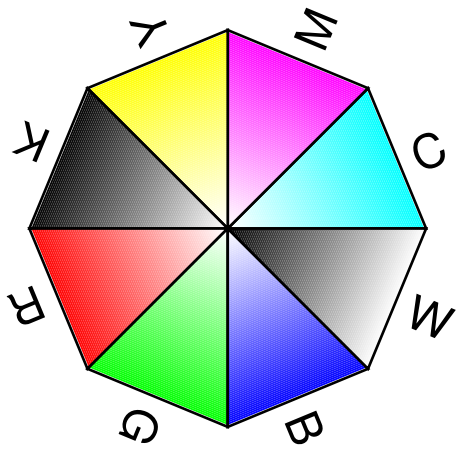

Printer Test Page

Color Wheel

1 Degree Radial Lines

Imageable Area

Page Size: 8.26x11.69in
209.9x297.0mm

Lower-Left: 0.0x0.0in
0.0x0.0mm

Upper-Right: 8.26x11.69in
209.9x297.0mm

Resolution: 720x720dpi
28274x28274dpm