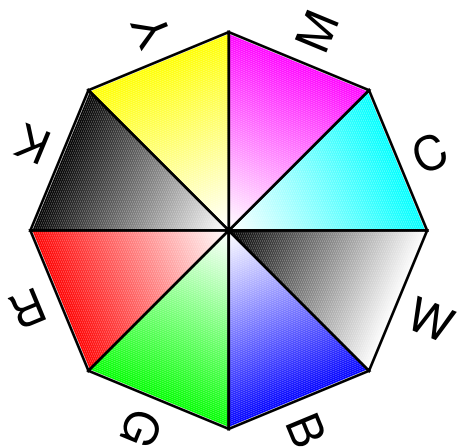

Printer Test Page

Color Wheel

1 Degree Radial Lines

Imageable Area

Page Size: 8.26x11.69in
209.9x297.0mm

Lower-Left: 0.0x0.0in
0.0x0.0mm

Upper-Right: 8.26x11.69in
209.9x297.0mm

Resolution: 720x720dpi
28274x28274dpm