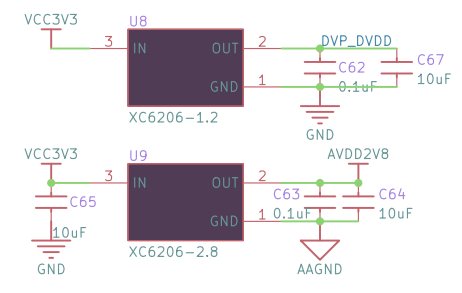

UART3 CONSOLE

DVP

RTL8189 B D mount
 RTL8723DS B D mount
 XR829 A C mount