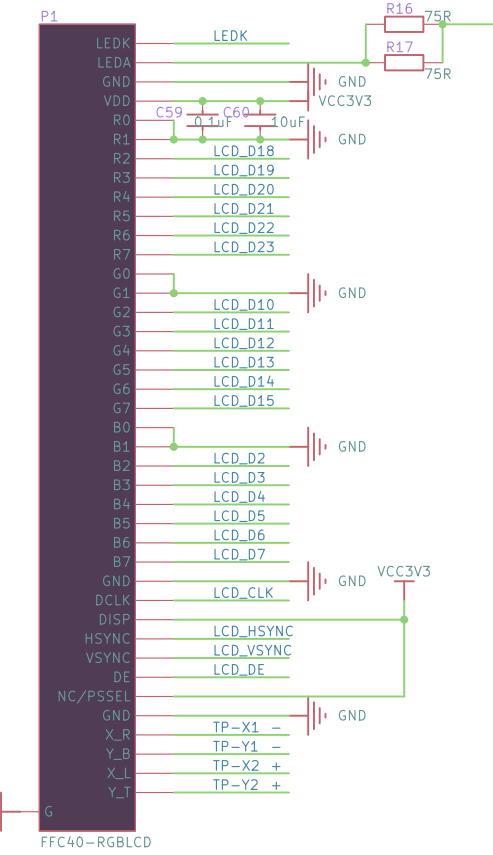

UART3 CONSOLE

DVP

RTL8189 B D mount
 RTL8723DS B D mount
 XR829 A C mount