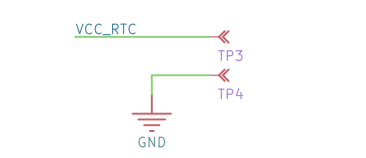

UART3 CONSOLE

DVP

RTL8189 B D mount
 RTL8723DS B D mount
 XR829 A C mount