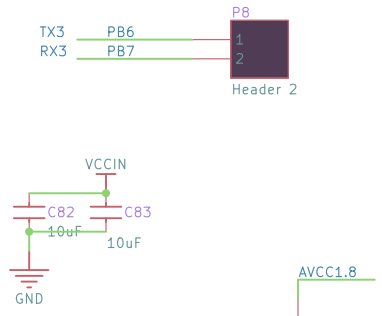

UART3 CONSOLE

DVP

RTL8189 B D mount
 RTL8723DS B D mount
 XR829 A C mount