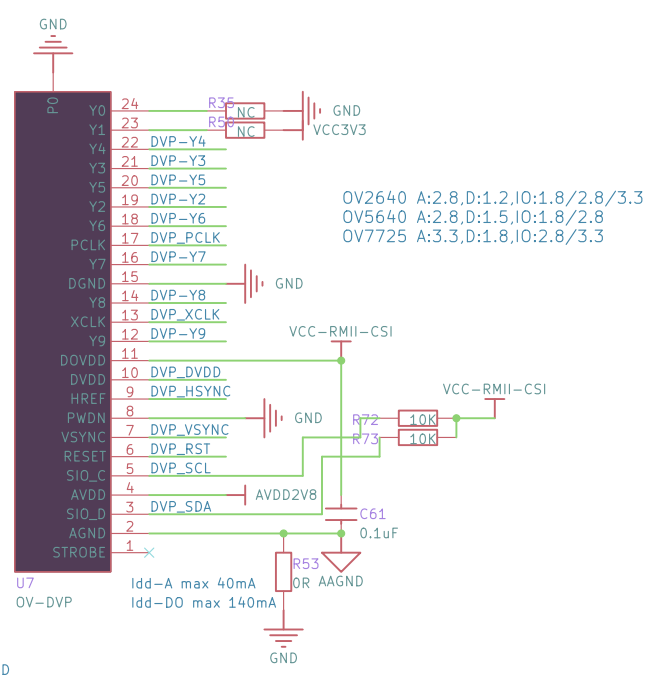

UART3 CONSOLE

DVP

RTL8189 B D mount
 RTL8723DS B D mount
 XR829 A C mount