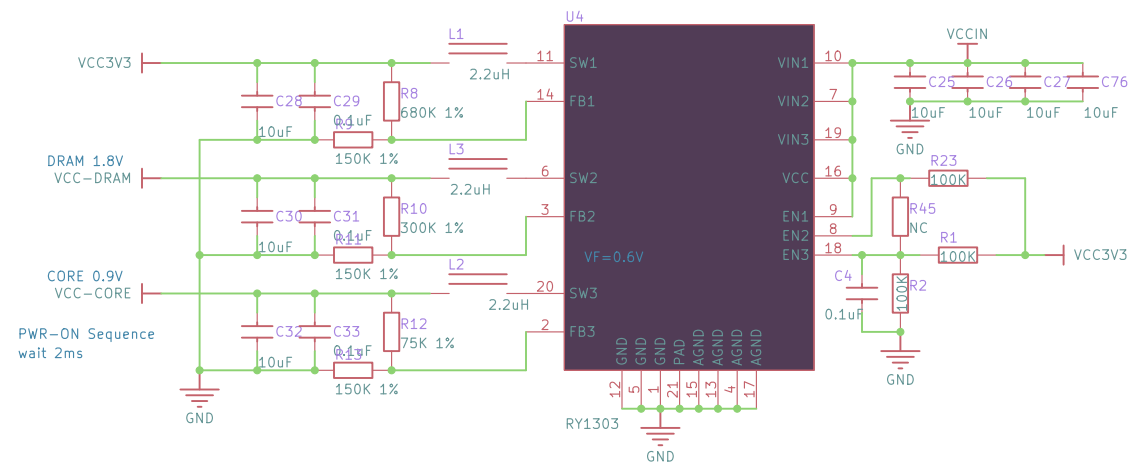

UART3 CONSOLE

DVP

RTL8189 B D mount
 RTL8723DS B D mount
 XR829 A C mount