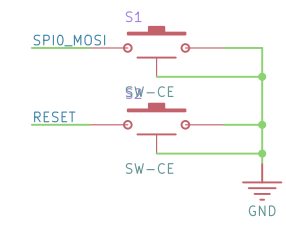

UART3 CONSOLE

DVP

RTL8189 B D mount
 RTL8723DS B D mount
 XR829 A C mount