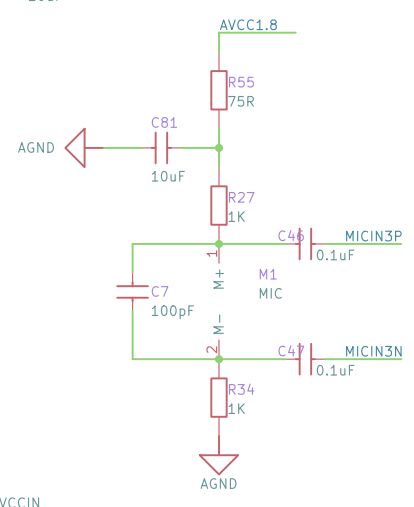

UART3 CONSOLE

DVP

RTL8189 B D mount
 RTL8723DS B D mount
 XR829 A C mount