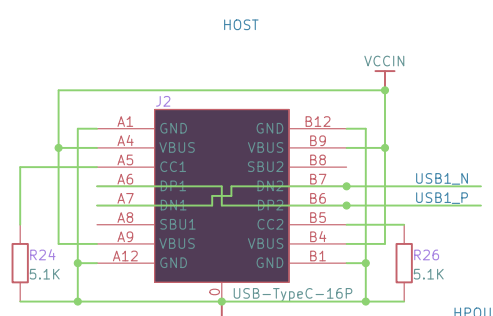

UART3 CONSOLE

DVP

RTL8189 B D mount
 RTL8723DS B D mount
 XR829 A C mount