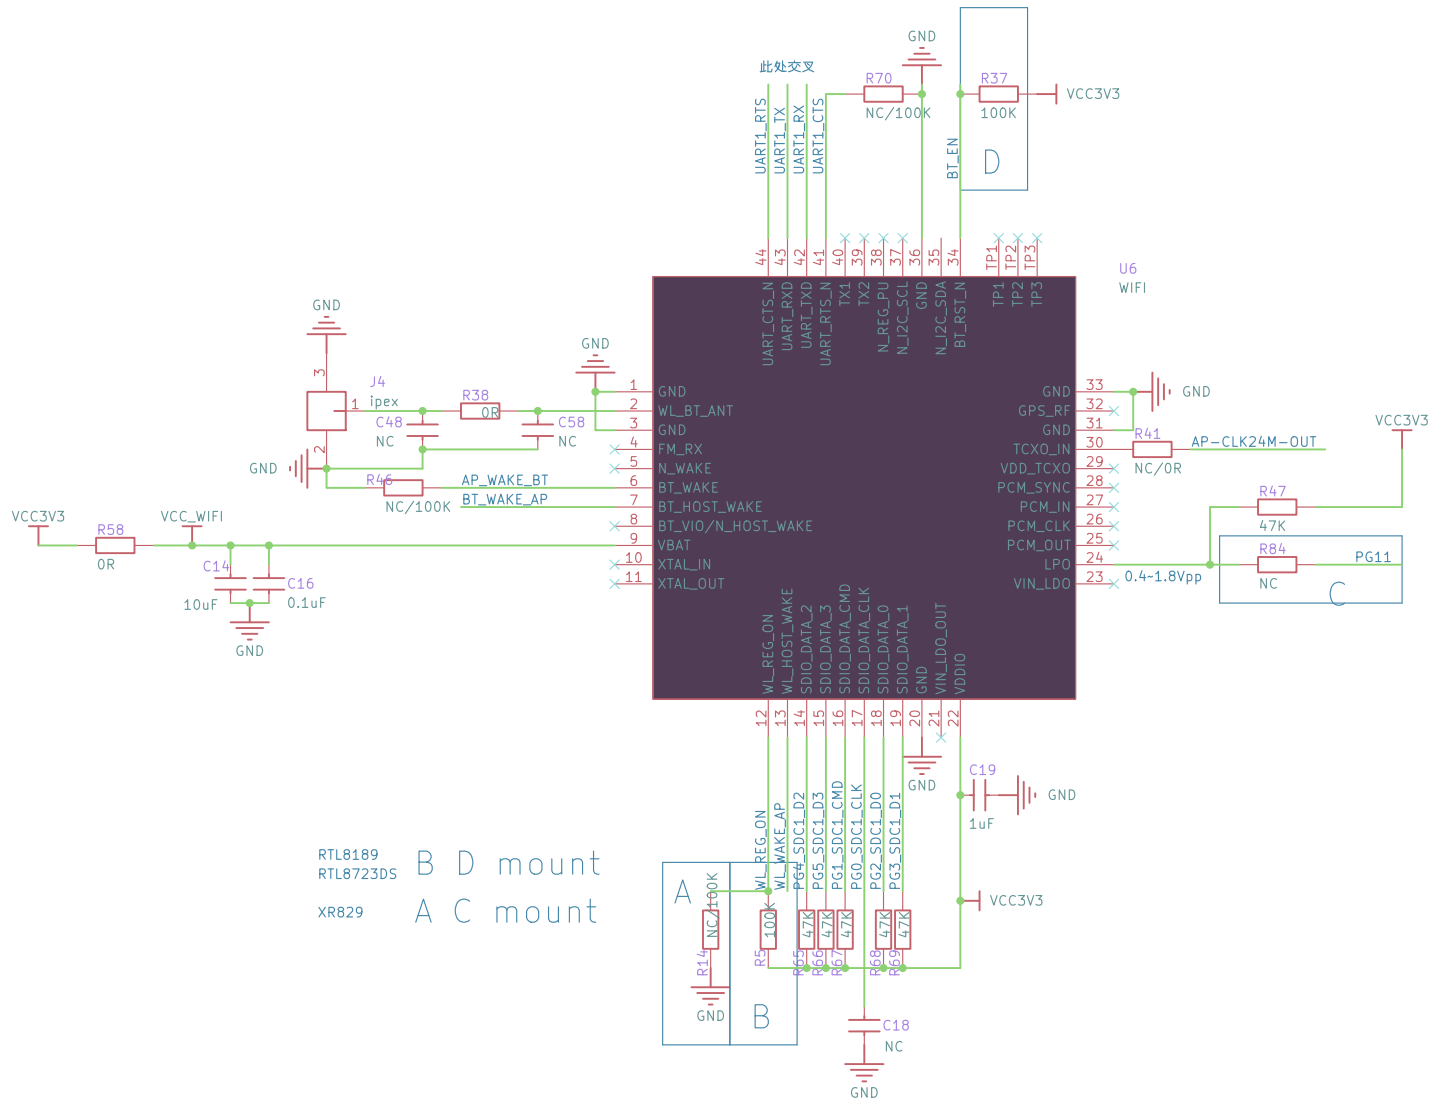

UART3 CONSOLE

DVP

RTL8189 B D mount
 RTL8723DS B D mount
 XR829 A C mount