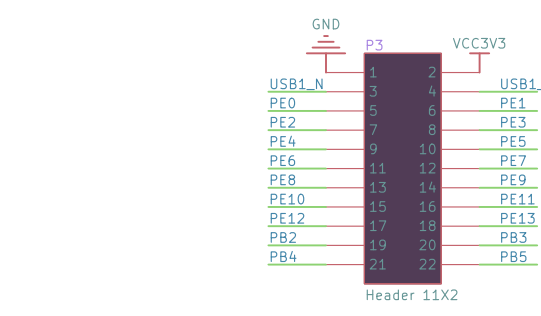

UART3 CONSOLE

DVP

RTL8189 B D mount
 RTL8723DS B D mount
 XR829 A C mount