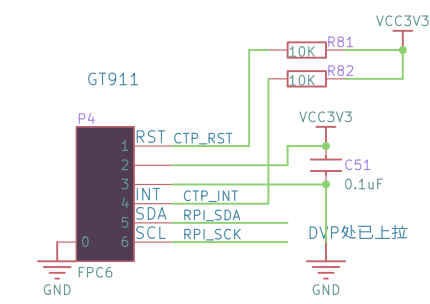

UART3 CONSOLE

DVP

RTL8189 B D mount
 RTL8723DS B D mount
 XR829 A C mount