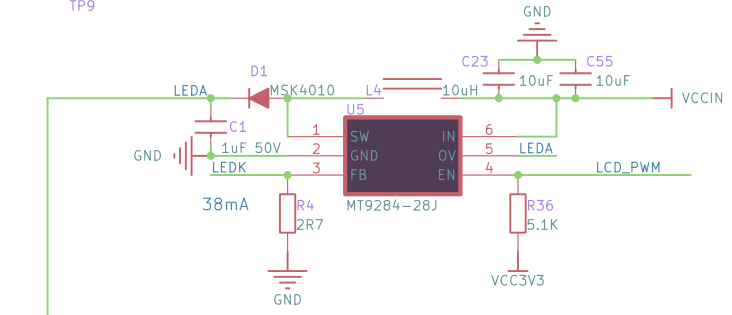

UART3 CONSOLE

DVP

RTL8189 B D mount
 RTL8723DS B D mount
 XR829 A C mount