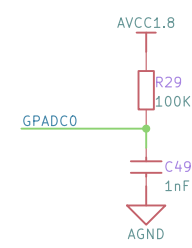

UART3 CONSOLE

DVP

RTL8189 B D mount
 RTL8723DS B D mount
 XR829 A C mount