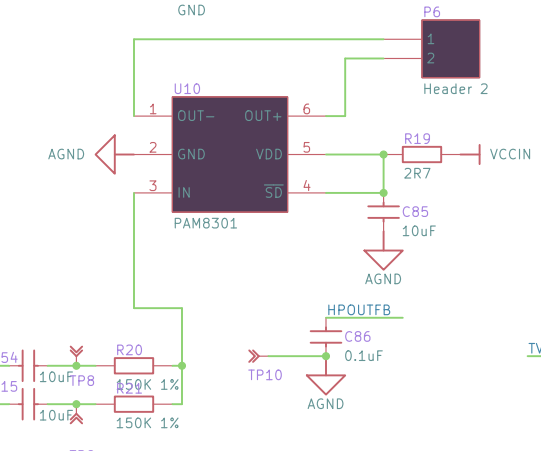

UART3 CONSOLE

DVP

RTL8189 B D mount
 RTL8723DS B D mount
 XR829 A C mount