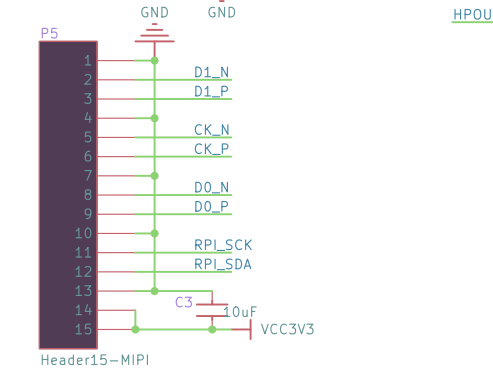

UART3 CONSOLE

DVP

RTL8189 B D mount
 RTL8723DS B D mount
 XR829 A C mount