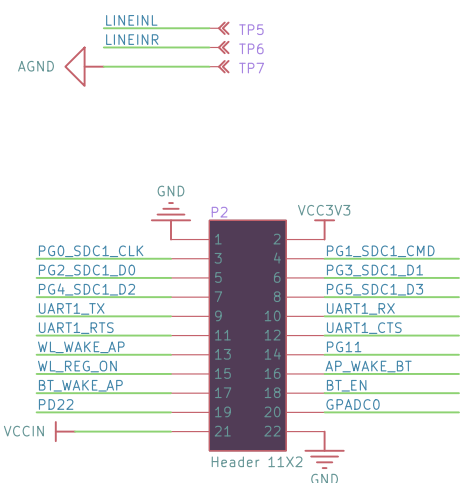

UART3 CONSOLE

DVP

RTL8189 B D mount
 RTL8723DS B D mount
 XR829 A C mount