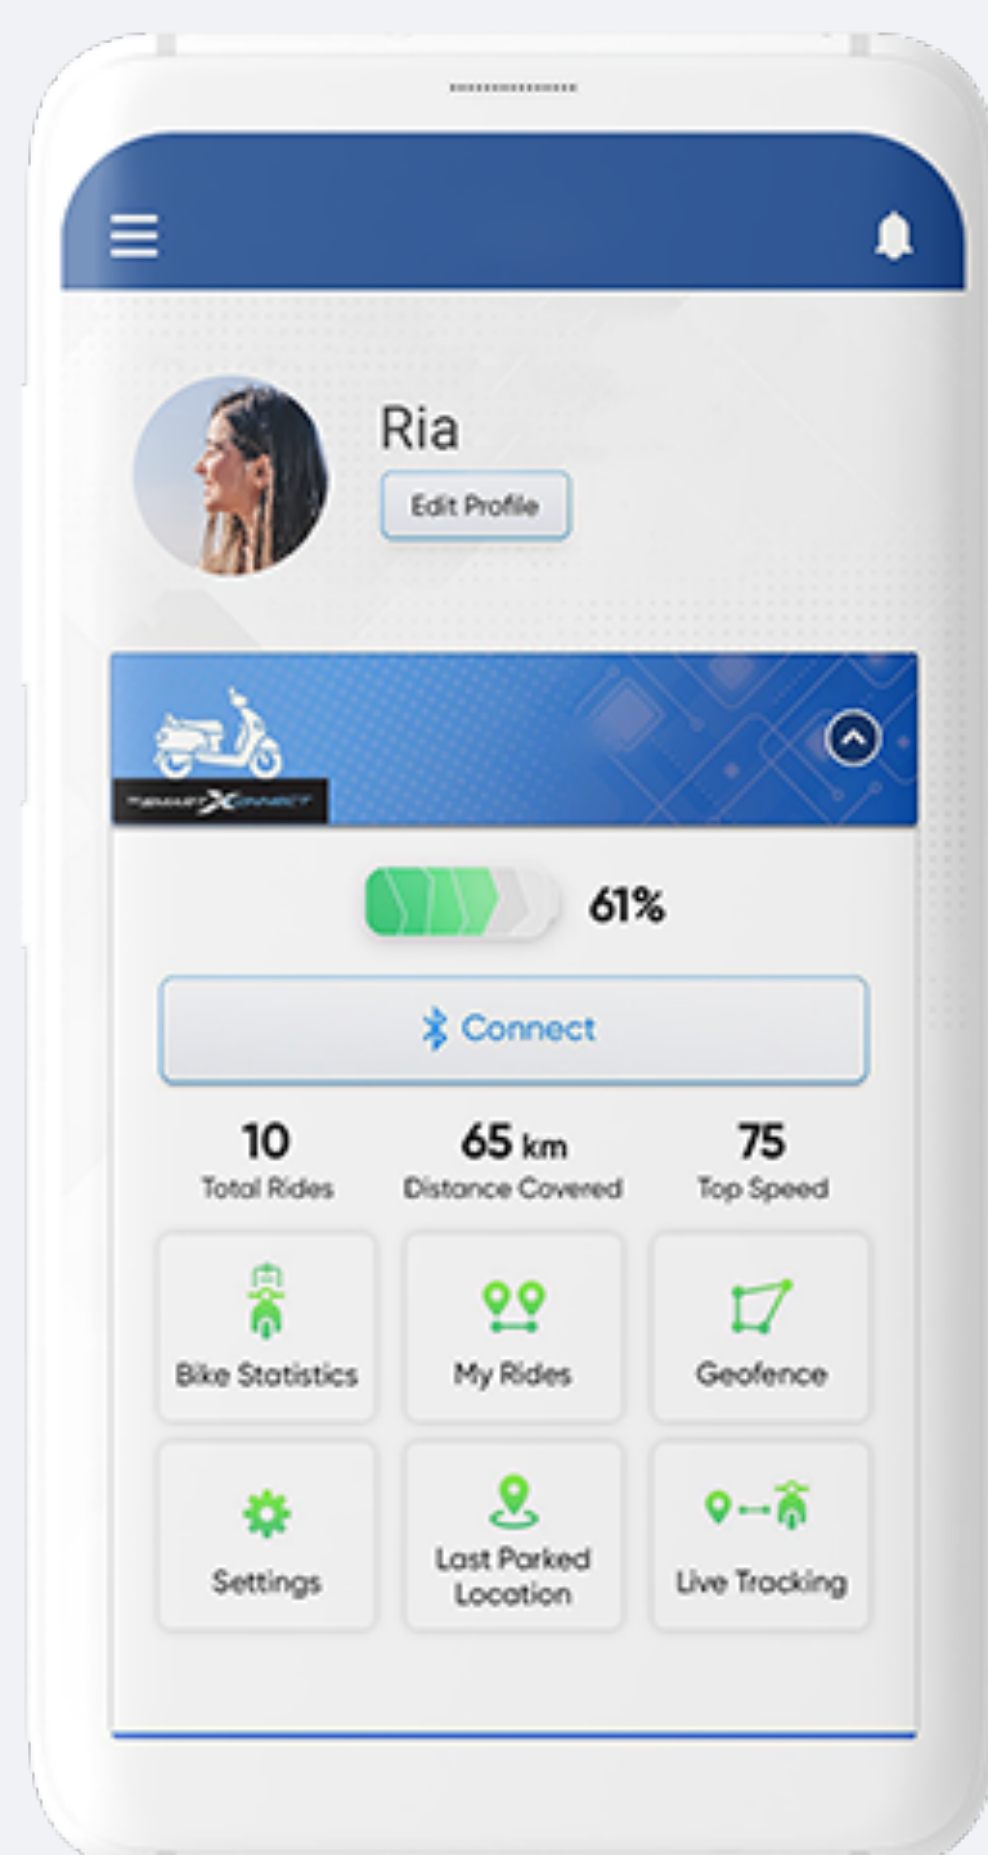

Smart Technology

Of course, it's a touchscreen! The Kelvin 7-inch touch-screen display is now bigger and improved, this gives you a direct view of your speed, range and consumption.

Due to our 'Keyless Start', you don't even have to take out your key – the scooter records you automatically. Simply press the start button and drive off!

Charging has never been so flexible! All you need to do is remove the battery, plug it into a standard household socket and you're ready to go!

up to
95
km/hr

Speed

up to
12
kW

Engine Power

average
90
km

Range

max
125
km

Range

big
7
inch

Touch Display

average
150
Nm

Torque

upto
3
modular

Li-ion Batteries

Kelvin Connect

Control your Kelvin remotely

Check battery status

Record driving statistics

Connect your phone

Pricing

Kelvin 250

1 Battery
Normal Charging
Rear disc brake
No Cruise Control