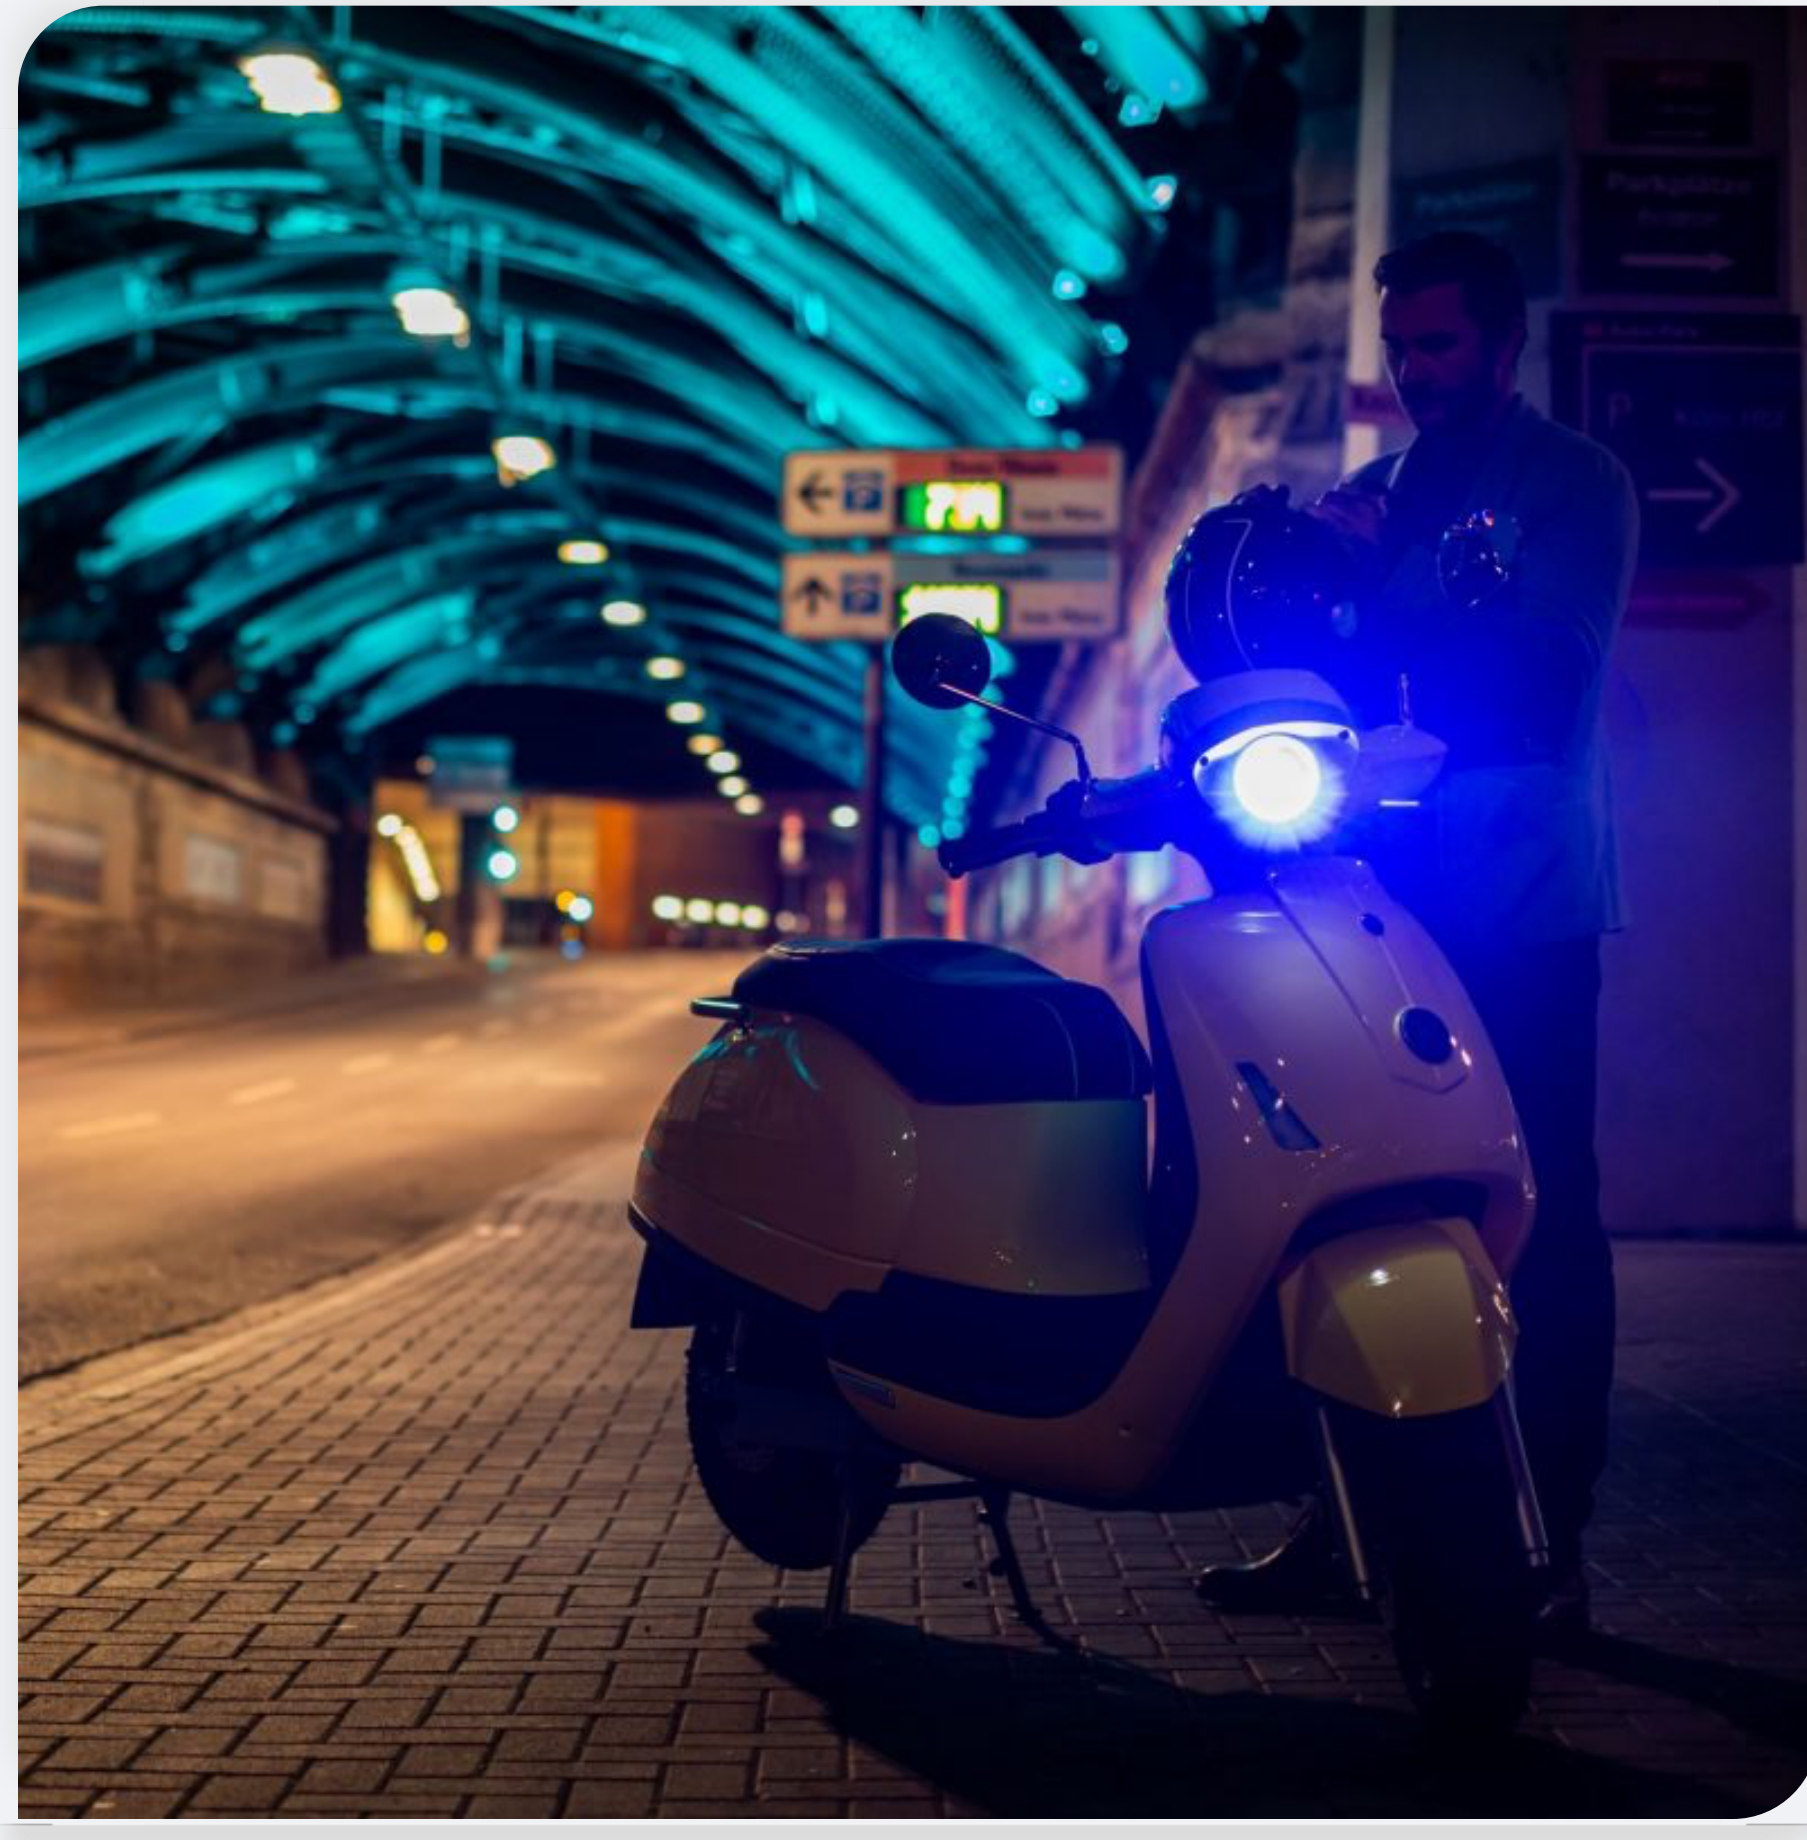

EASY TO CHARGE

Plug into any standard 3-pin outlet and your electric scooter battery will be recharged! You don't need to keep looking for charging stations or wait in long lines.

Why Kelvin?

Your Kelvin will take you safely and comfortably to any destination with zero emissions and noise.

Smart Technology

Of course, it's a touchscreen! The Kelvin 7-inch touch-screen display is now bigger and improved, this gives you a direct view of your speed, range and consumption.

Due to our 'Keyless Start', you don't even have to take out your key – the scooter records you automatically. Simply press the start button and drive off!

Brilliant LED lead Illumination

See and be seen: Your Kelvin headlamp package, illuminates the road perfectly and guarantees a clear view. Indicators, tail lights and brake lights shine brightly thanks to LED lighting – to relax and drive safely at night.

max
125
km

Range

big
7
inch

Touch Display

average
150
Nm

Torque

upto
3
modular

Li-ion Batteries