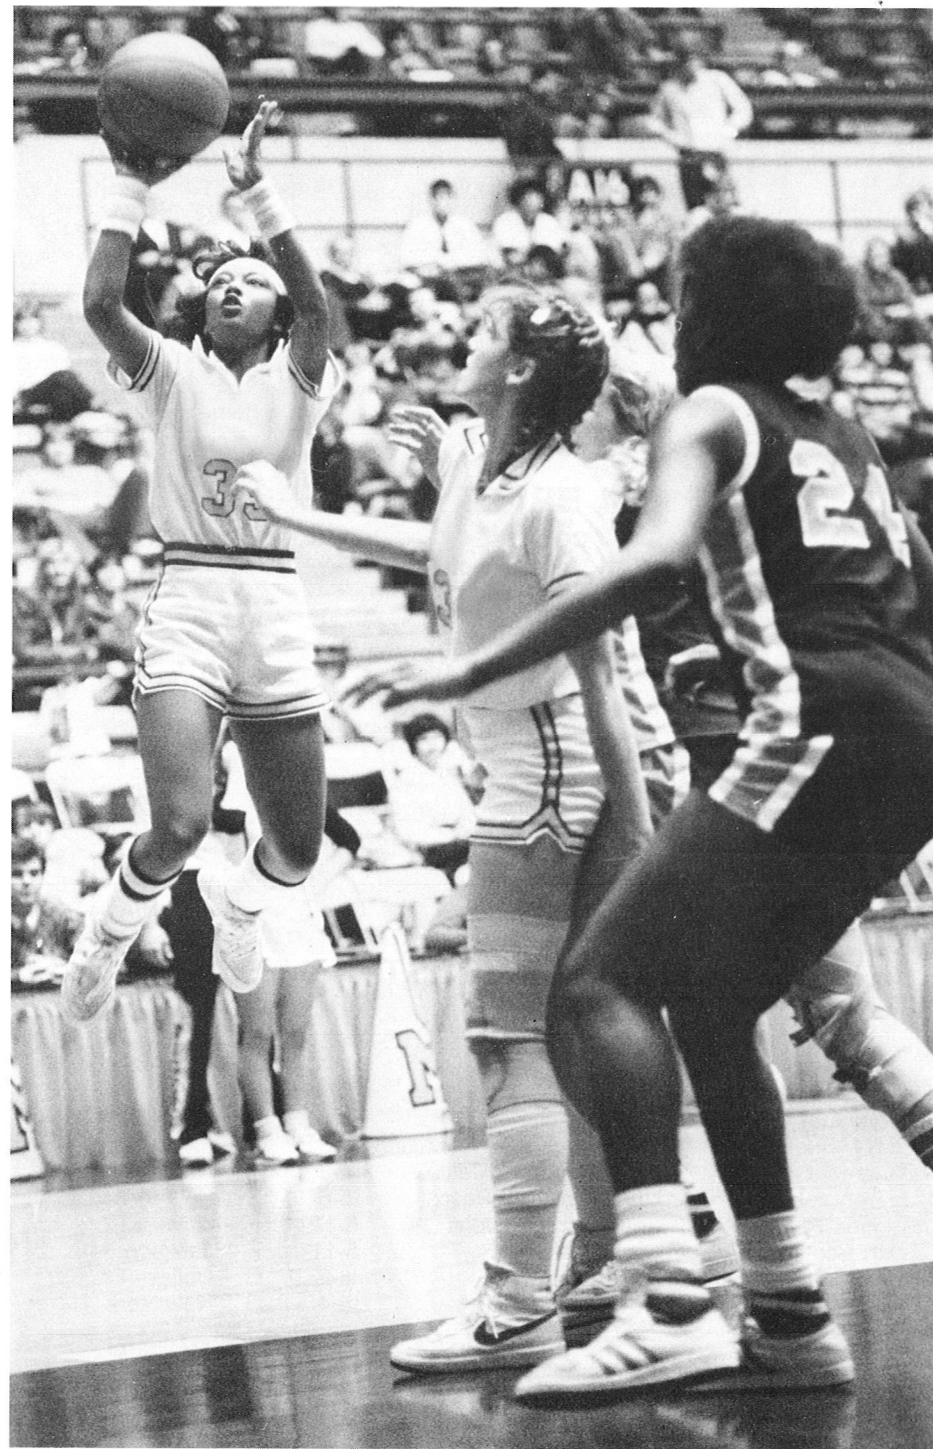

1984 ROSTER

NAME	UNIVERSITY	HGT.	POS.	HOMETOWN
Molly Bolin	Grandview College	5-9	G	Brea, CA
Donna Burks	University of Dayton	5-11	F	Cincinnati, OH
Beverly Crusoe	University of Dayton	5-11	G/F	Dayton, OH
Patty Jo Hedges	University of Kentucky	5-7	G	Louisville, KY
Chanel Hamilton	Univ. of Dist. of Columbia	6-3	C	Philadelphia, PA
Shyra Holden	University of Kansas	6-2	F/G	Wichita, KN
Cassandra Howard	Middle Tenn. St. & Union	5-9	G	Henderson, TN
Lydia McAliley	University of Maryland	6-1	C/F	Philadelphia, PA
Cheryl Orcholski	University of Arkansas	5-7	G	Milwaukee, WI
Angie Paccione	Stanford University	5-8	G	Chester, NY
Dee Dee Polk	University of Missouri	5-5	G	Louisville, KY
Denise Sharps	Indiana State University	5-10	G/F	Muskegon Hts., MI
Tina Shaw	Bishop College	5-11	G	Dallas, TX
Tracy Taylor	Northwestern State (La.)	6-3	C	Downsville, LA