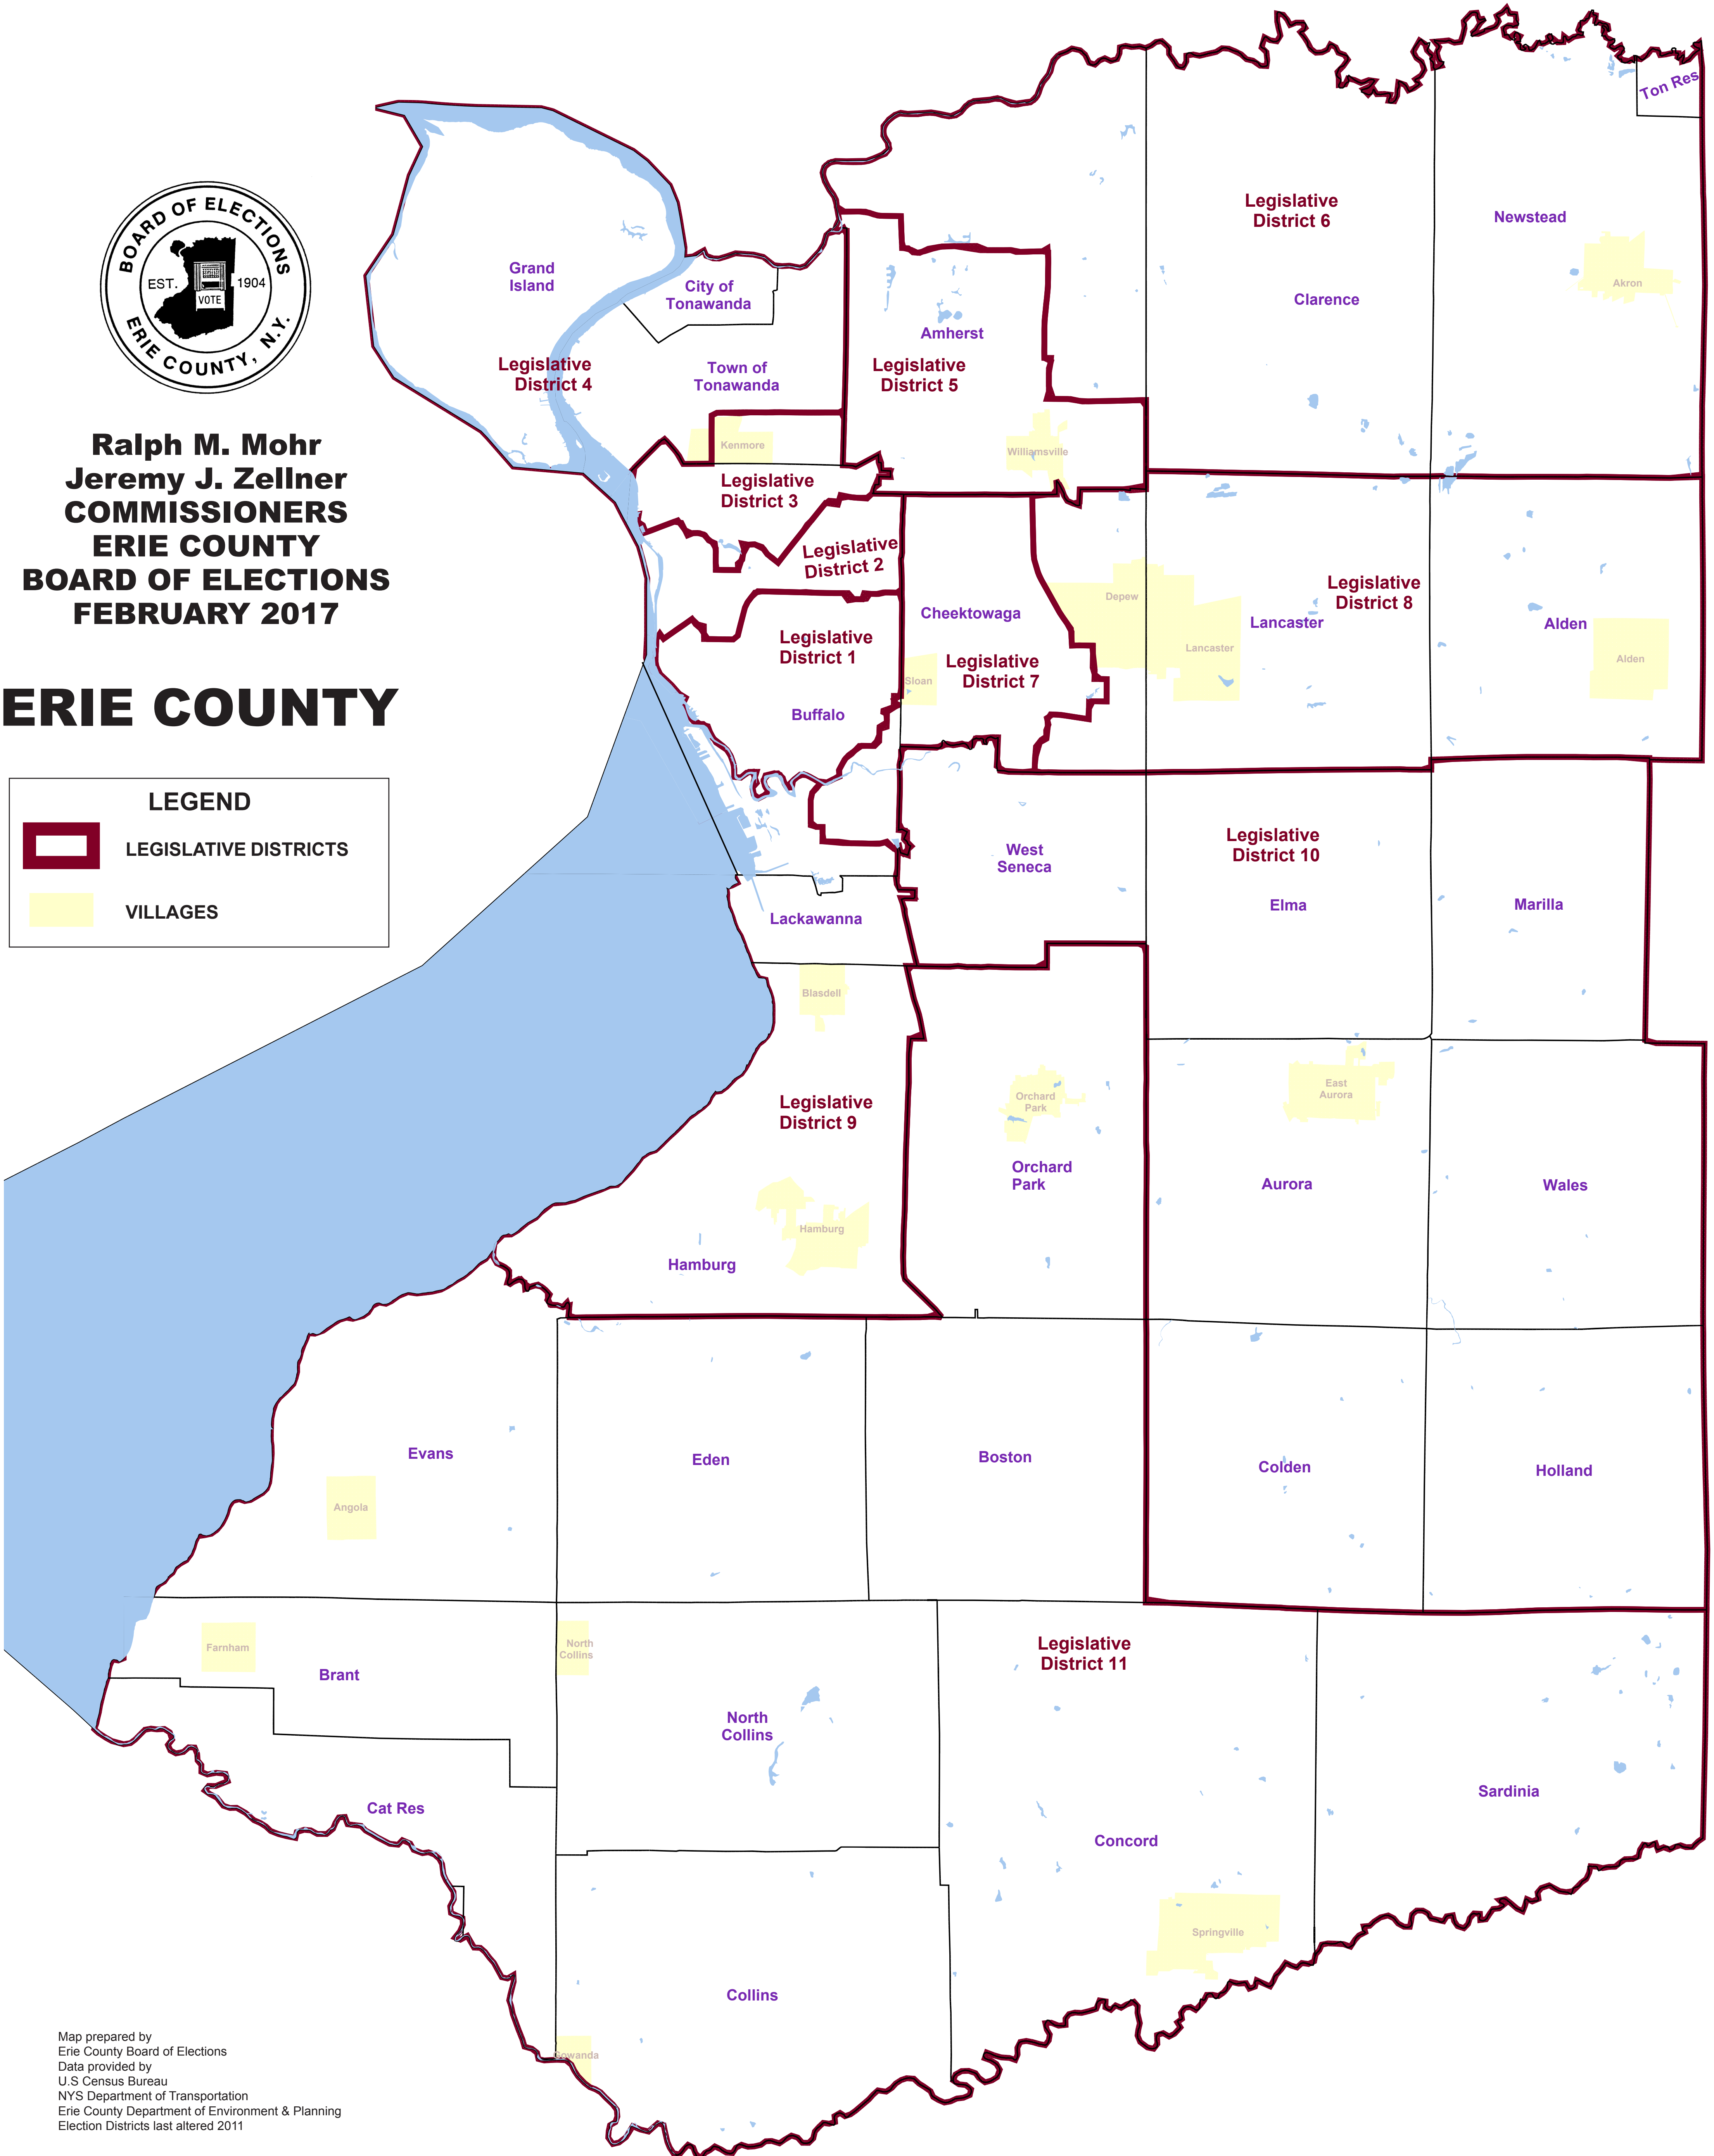

Ralph M. Mohr
Jeremy J. Zellner
COMMISSIONERS
ERIE COUNTY
BOARD OF ELECTIONS
FEBRUARY 2017

ERIE COUNTY

LEGEND

-  LEGISLATIVE DISTRICTS
-  VILLAGES

Map prepared by
Erie County Board of Elections
Data provided by
U.S. Census Bureau
NYS Department of Transportation
Erie County Department of Environment & Planning
Election Districts last altered 2011