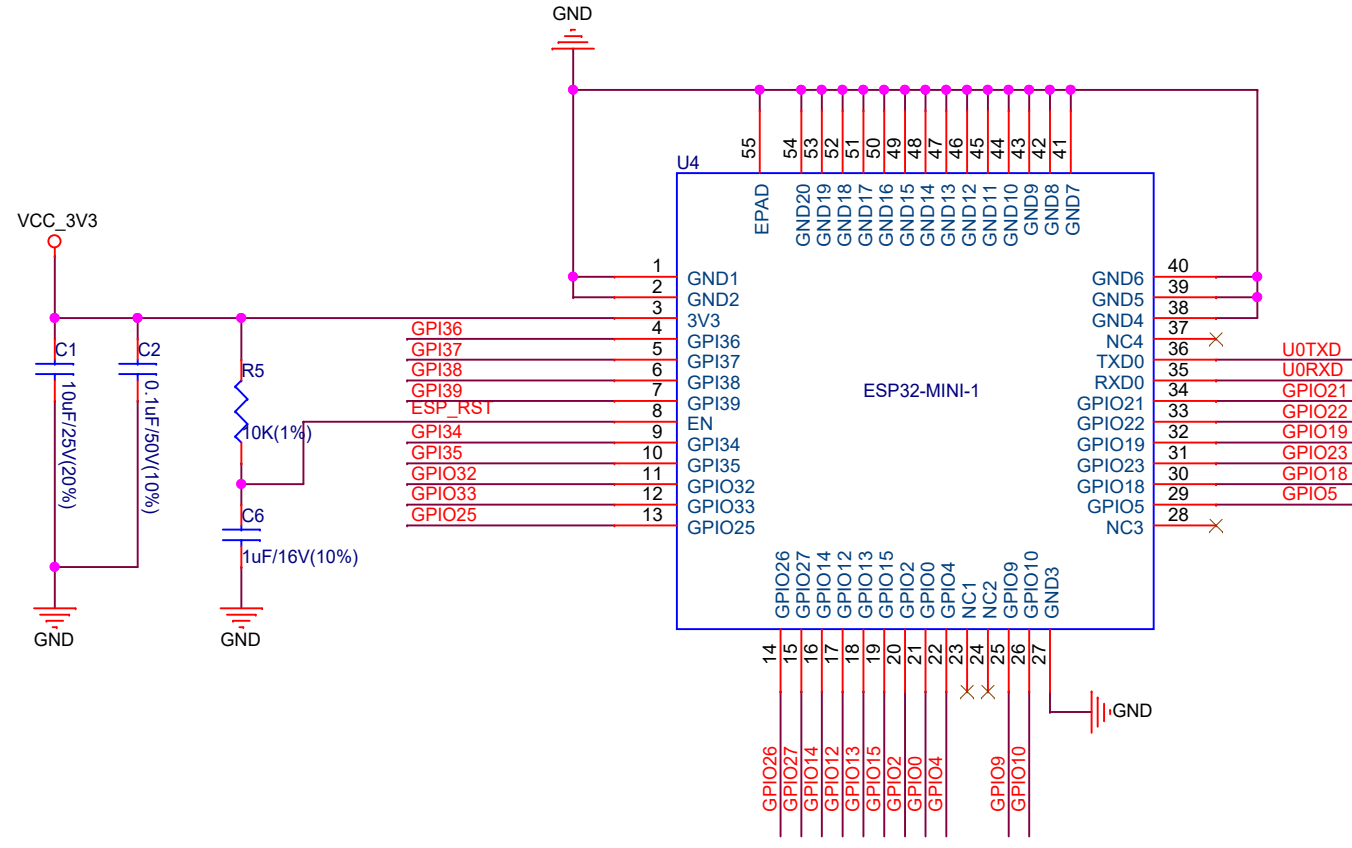

System Block:

Auto program

DTR	RTS	ESP_RST	IO0
1	1	1	1
0	0	1	1
1	0	0	1
0	1	1	0