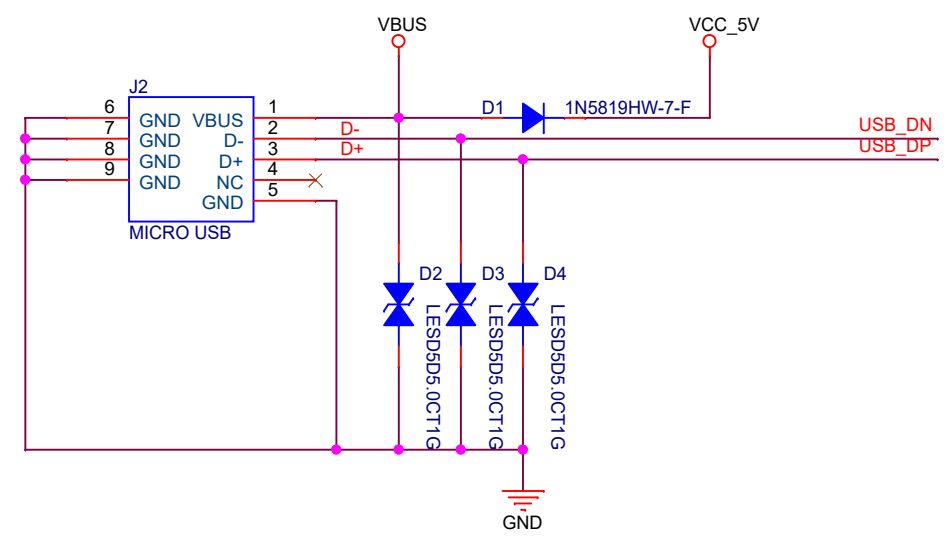

System Block:

Auto program

DTR	RTS	ESP_RST	IO0
1	1	1	1
0	0	1	1
1	0	0	1
0	1	1	0