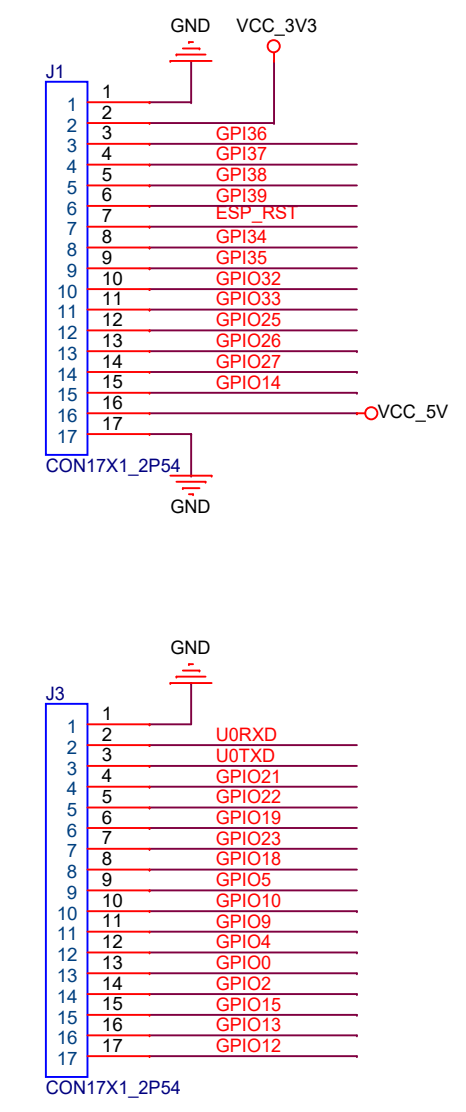

System Block:

Auto program

DTR	RTS	ESP_RST	IO0
1	1	1	1
0	0	1	1
1	0	0	1
0	1	1	0