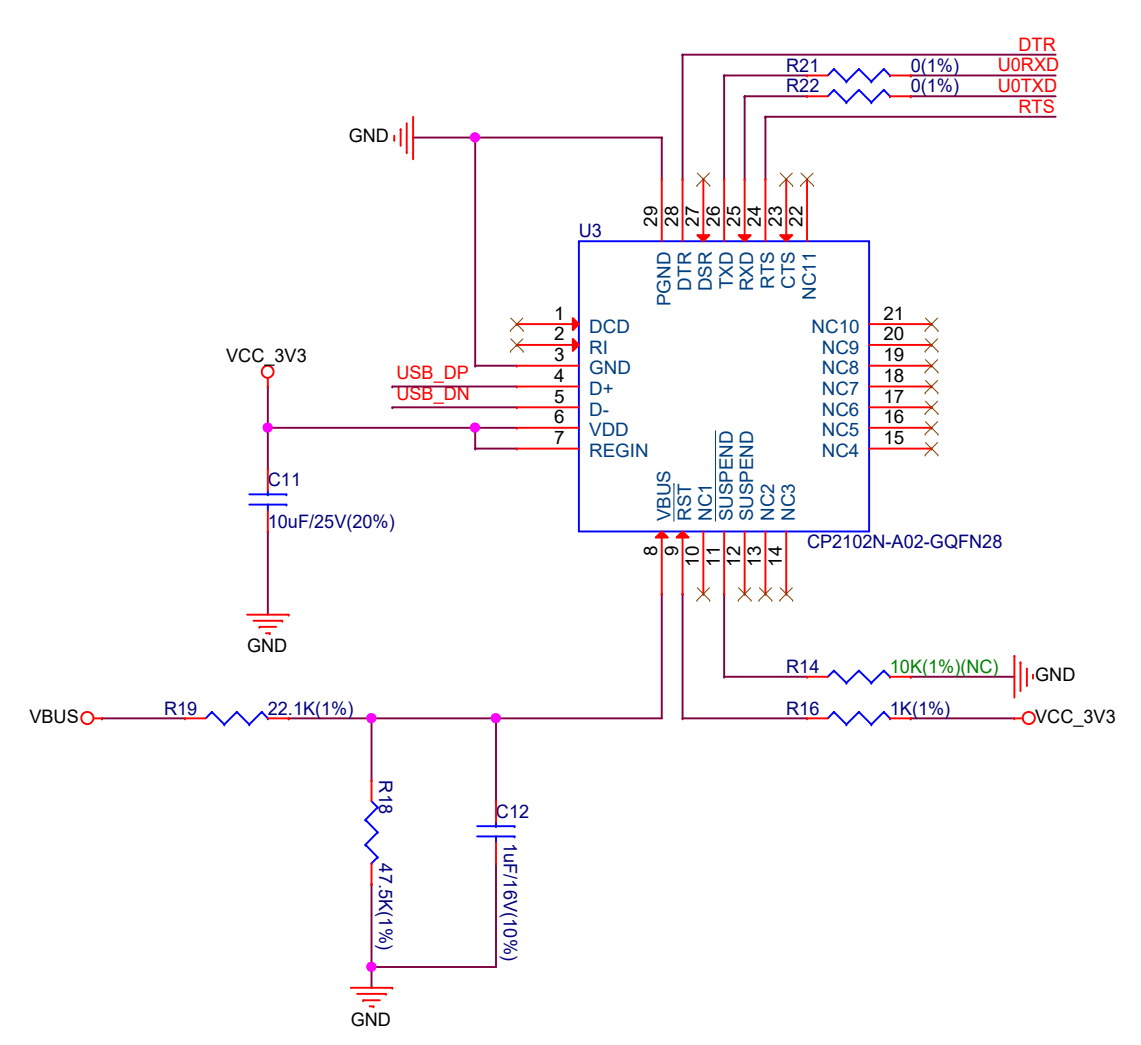

System Block:

Auto program

DTR	RTS	ESP_RST	IO0
1	1	1	1
0	0	1	1
1	0	0	1
0	1	1	0