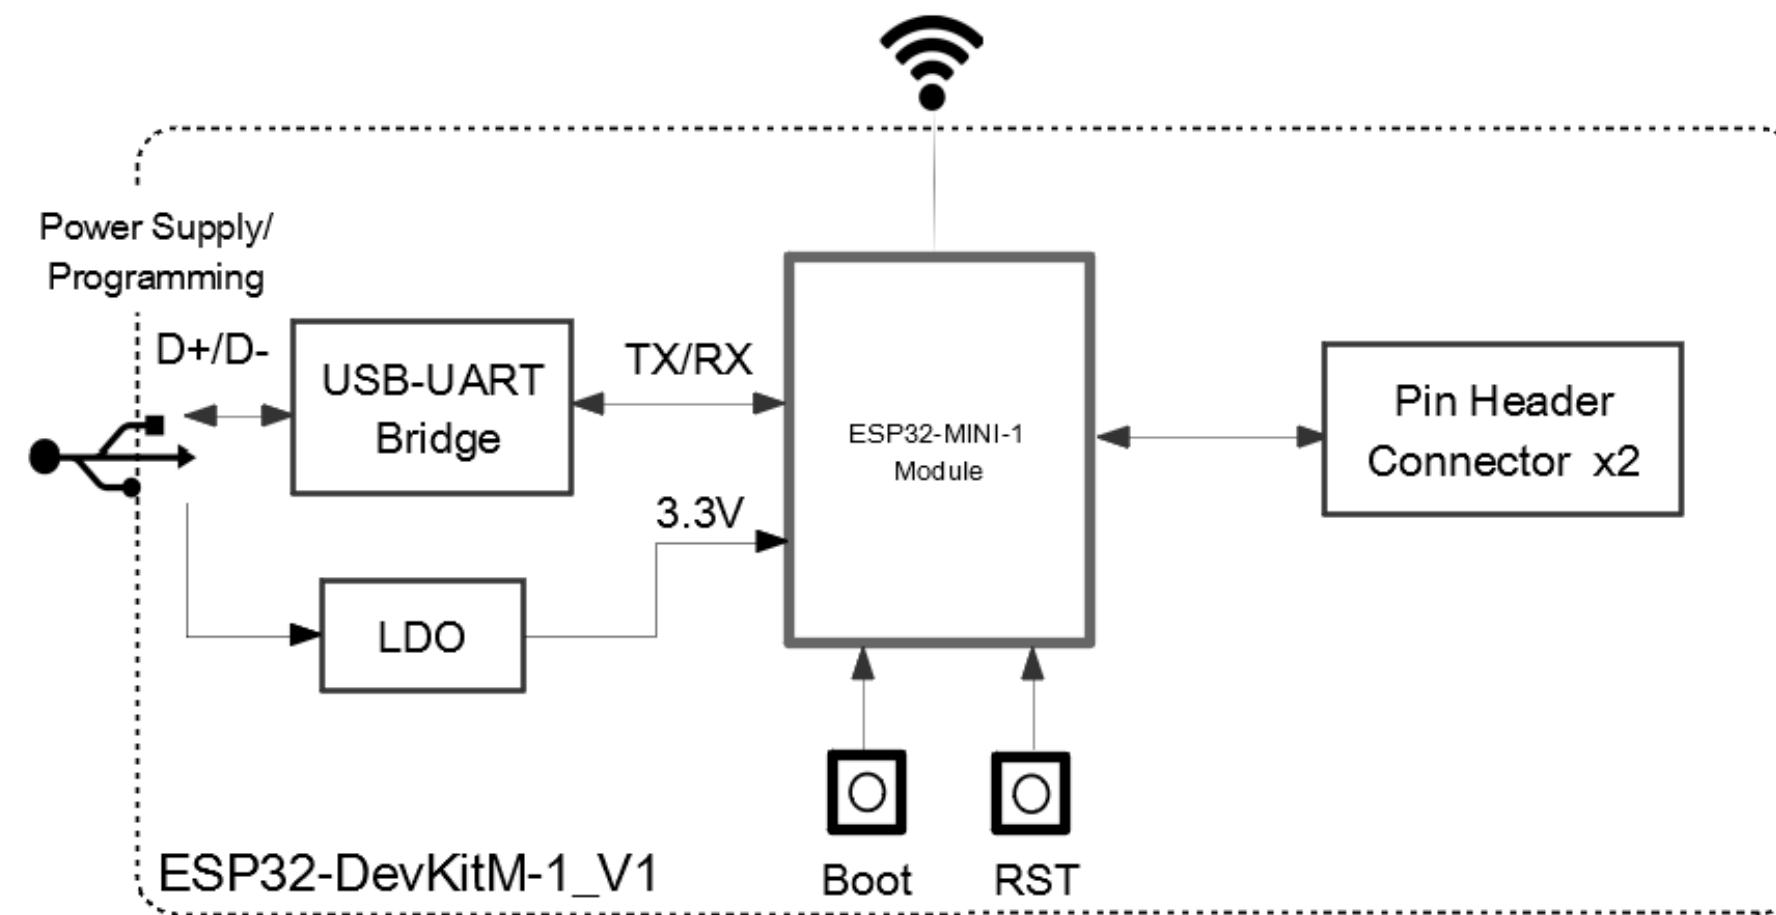

System Block:

Auto program

DTR	RTS	ESP_RST	IO0
1	1	1	1
0	0	1	1
1	0	0	1
0	1	1	0