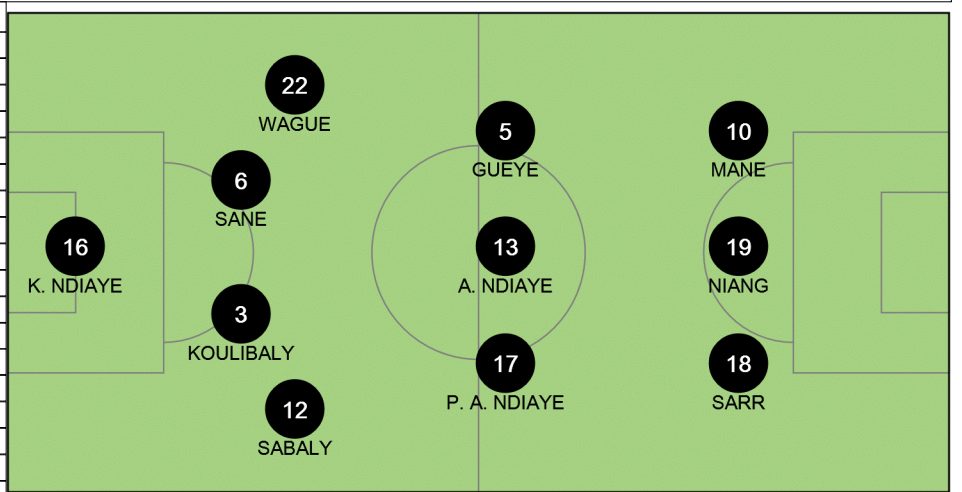

Senegal (SEN)

Shirt: white Shorts: white Socks: white

#	Name	Pos
16	Khadim NDIAYE	GK
3	Kalidou KOULIBALY	DF
5	Idrissa Gana GUEYE	MF
6	Salif SANE	MF
10	Sadio MANE (C)	FW
12	Youssouf SABALY	DF
13	Alfred NDIAYE	MF
17	Pape Alioune NDIAYE	MF
18	Ismaila SARR	FW
19	Mbaye NIANG	FW
22	Moussa WAGUE	DF
Substitutes		
1	Abdoulaye DIALLO	GK
2	Adama MBENGUE	DF
4	Kara MBODJI	DF
7	Moussa SOW	FW
8	Cheikhou KOUYATE	MF
9	Mame DIOUF	FW
11	Cheikh NDOYE	MF
14	Moussa KONATE	FW
15	Diafra SAKHO	FW
20	Keita BALDE	FW
21	Lamine GASSAMA	DF
23	Alfred GOMIS	GK

Coach Aliou Cisse (SEN)