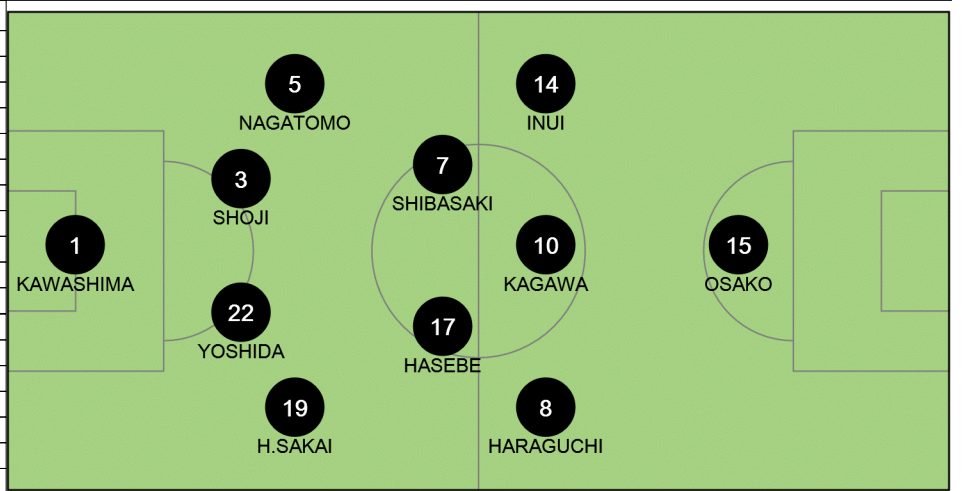

2018 FIFA World Cup Russia™
Tactical Line-up

Group H

Japan - Senegal

32 24 JUN 2018 20:00 Ekaterinburg / Ekaterinburg Arena / RUS

Referee: Gianluca ROCCHI (ITA)

Reserve assistant referee: Taleb AL MARRI (QAT)

VAR: Massimiliano IRRATI (ITA)

Assistant referee 1: Elenito DI LIBERATORE (ITA)

4th official: Abdulrahman AL JASSIM (QAT)

AVAR 1: Tiago MARTINS (POR)

Assistant referee 2: Mauro TONOLINI (ITA)

Match commissioner: Octavian GOGA (ROU)

AVAR 2: Hernan MAIDANA (ARG)

General coordinator: Luis CASTRO (ARG)

AVAR 3: Paolo VALERI (ITA)

Japan (JPN) Shirt: navy blue/white Shorts: navy blue/white Socks: navy blue/white

#	Name	Pos
1	Eiji KAWASHIMA	GK
3	Gen SHOJI	DF
5	Yuto NAGATOMO	DF
7	Gaku SHIBASAKI	MF
8	Genki HARAGUCHI	MF
10	Shinji KAGAWA	MF
14	Takashi INUI	MF
15	Yuya OSAKO	FW
17	Makoto HASEBE (C)	MF
19	Hiroki SAKAI	DF
22	Maya YOSHIDA	DF
Substitutes		
2	Naomichi UEDA	DF
4	Keisuke HONDA	MF
6	Wataru ENDO	DF
9	Shinji OKAZAKI	FW
11	Takashi USAMI	MF
12	Masaaki HIGASHIGUCHI	GK
13	Yoshinori MUTO	FW
16	Hotaru YAMAGUCHI	MF
18	Ryota OHSHIMA	MF
20	Tomoaki MAKINO	DF
21	Gotoku SAKAI	DF
23	Kosuke NAKAMURA	GK

Coach Akira NISHINO (JPN)