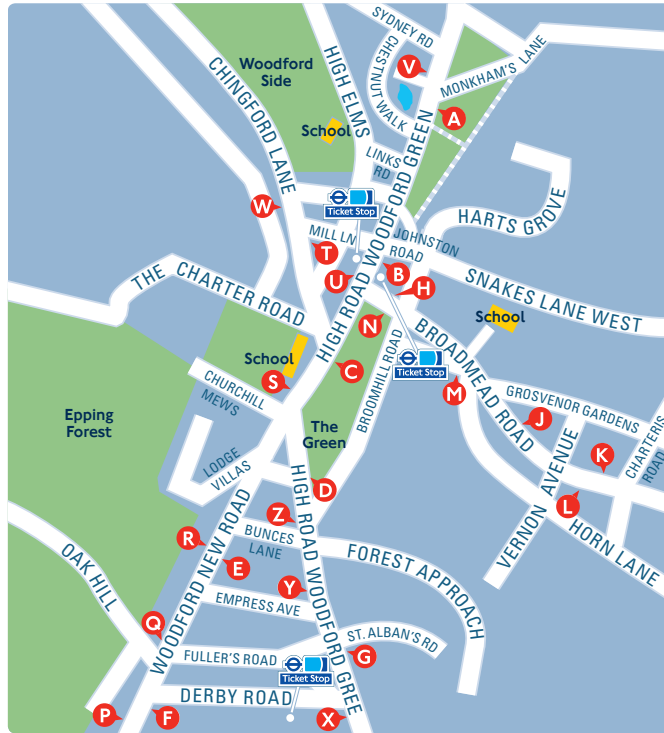

Destination finder

Destination	Bus routes	Bus stops
B		
Barkingside High Street and Tesco	275	H J K T
Buckhurst Hill	20	P O R S U V
C		
Cambridge Heath	N55	A B C D G
Cambridge Park	W13	A B C D G
Charlie Brown's Roundabout	179	A B C D G
Chingford and Green	179	S U V X Y Z
Chigwell Road Snakes Lane East	275	H J K T
Clapton Pond	N55	A B C D G
Clerkenwell Green	N55	A B C D G
Cranbrook Road for Valentines Park	179	A B C D G
D		
Debden Burney Drive and Jessel Drive	20	P O R S U V
Debden Burton Road	20	P O R S U V
F		
Forest Road Wood Street Library	275	L M N W
Fullwell Cross for Leisure Centre	275	H J K T
G		
Gants Hill	179	A B C D G
Green Man Roundabout	W13 N55	A B C D G
H		
Hackney Mare Street for London Fields	N55	A B C D G
Hackney Central	N55	A B C D G
Hale End Road	275	L M N W
Heronwood Hospital	W13 N55	A B C D G
Highams Park	275	L M N W
Hoe Street	20	A B C E F
Holborn Bloomsbury Square	N55	A B C D G
Hoxton	N55	A B C D G
I		
Iford for The Exchange Mall	179	A B C D G
Iford Hainault Street and Redbridge Central Library	179	A B C D G
K		
Kings Road	179	S U V X Y Z
L		
Lea Bridge Road	20 N55	A B C E F A B C D G
Leyton Baker's Arms	20 N55	A B C E F A B C D G
Leyton Green Road	20 N55	A B C E F A B C D G
Leytonstone	W13	A B C D G
Loughton Church Hill, Hillyfields and Sainsbury's	20	P O R S U V

Destination	Bus routes	Bus stops
M		
Manor Road Cross Road	275	H J K T
O		
Old Street	N55	A B C D G
Oxford Circus	N55	A B C D G
S		
St. James Street	275	L M N W
Selborne Road for Asda, Sainsbury's and The Mall	275	L M N W
Shoreditch	N55	A B C D G
South Woodford	179 W13 N55	A B C D G
T		
Tomswood Hill for Claybury Park	275	H J K T
Tomswood Road	275	H J K T
Tottenham Court Road	N55	A B C D G
W		
Walthamstow Bell Corner and Market	275	L M N W
Walthamstow Central Bus Station	20 275	A B C E F L M N W
Wanstead	W13 N55	A B C D G
Wanstead High Street	W13 N55	A B C D G
Waterwork's Corner	20	A B C E F
Whipps Cross Hospital	N55	A B C D G
Whipps Cross Roundabout	20 N55	A B C E F
Whitehall Road	179	S U V X Y Z
Woodford	275	H J K T
Woodford Avenue	179	A B C D G
Woodford Wells	20 179 W13 N55	P O R S U V S U V X Y Z
	275	H J K T

Ways to pay

	Use your contactless debit or credit card. It's the same fare as Oyster and there is no need to top up.
	Top up your Oyster pay as you go credit or buy Travelcards and bus & tram passes at around 4,000 shops across London.
	Sign up for an online account to top up online and see your travel history and spending.

Key

	Connections with London Underground
	Connections with London Overground
	Connections with TFL Rail
	Connections with National Rail
	Tube station with 24-hour service Friday and Saturday nights