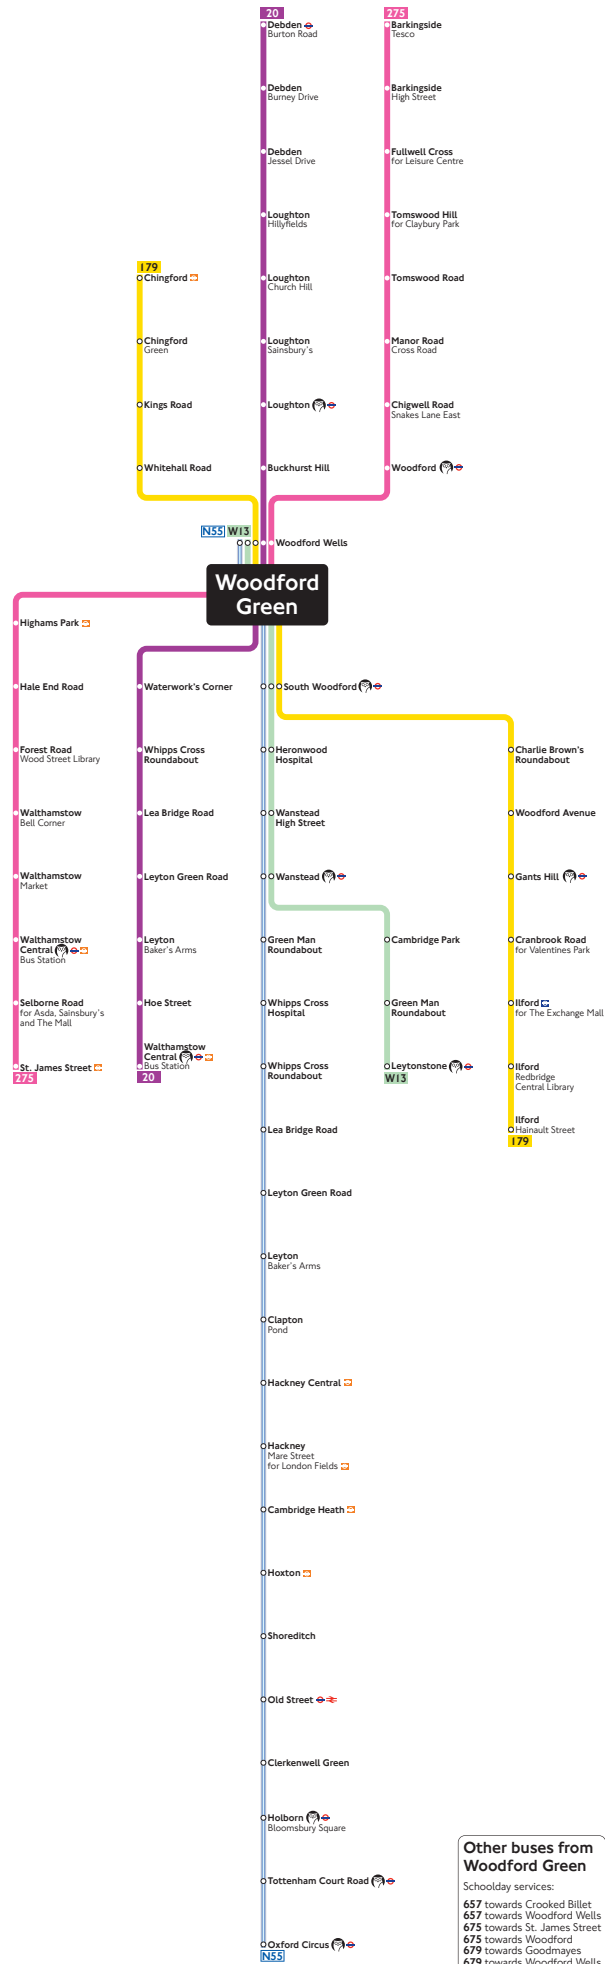

Buses from Woodford Green

Destination finder

Destination	Bus routes	Bus stops
B		
Barkingside High Street and Tesco	275	H J K T
Buckhurst Hill	20	P O R S U V
C		
Cambridge Heath	N55	A B C D G
Cambridge Park	W13	A B C D G
Charlie Brown's Roundabout	179	A B C D G
Chingford and Green	179	S U V X Y Z
Chigwell Road Snakes Lane East	275	H J K T
Clapton Pond	N55	A B C D G
Clerkenwell Green	N55	A B C D G
Cranbrook Road for Valentines Park	179	A B C D G
D		
Debden Burney Drive and Jessel Drive	20	P O R S U V
Debden Burton Road	20	P O R S U V
F		
Forest Road Wood Street Library	275	L M N W
Fullwell Cross for Leisure Centre	275	H J K T
G		
Gants Hill	179	A B C D G
Green Man Roundabout	W13 N55	A B C D G
H		
Hackney Mare Street for London Fields	N55	A B C D G
Hackney Central	N55	A B C D G
Hale End Road	275	L M N W
Heronwood Hospital	W13 N55	A B C D G
Highams Park	275	L M N W
Hoe Street	20	A B C E F
Holborn Bloomsbury Square	N55	A B C D G
Hoxton	N55	A B C D G
I		
Iford for The Exchange Mall	179	A B C D G
Iford Hainault Street and Redbridge Central Library	179	A B C D G
K		
Kings Road	179	S U V X Y Z
L		
Lea Bridge Road	20 N55	A B C E F A B C D G
Leyton Baker's Arms	20 N55	A B C E F A B C D G
Leyton Green Road	20 N55	A B C E F A B C D G
Leytonstone	W13	A B C D G
Loughton Church Hill, Hillyfields and Sainsbury's	20	P O R S U V