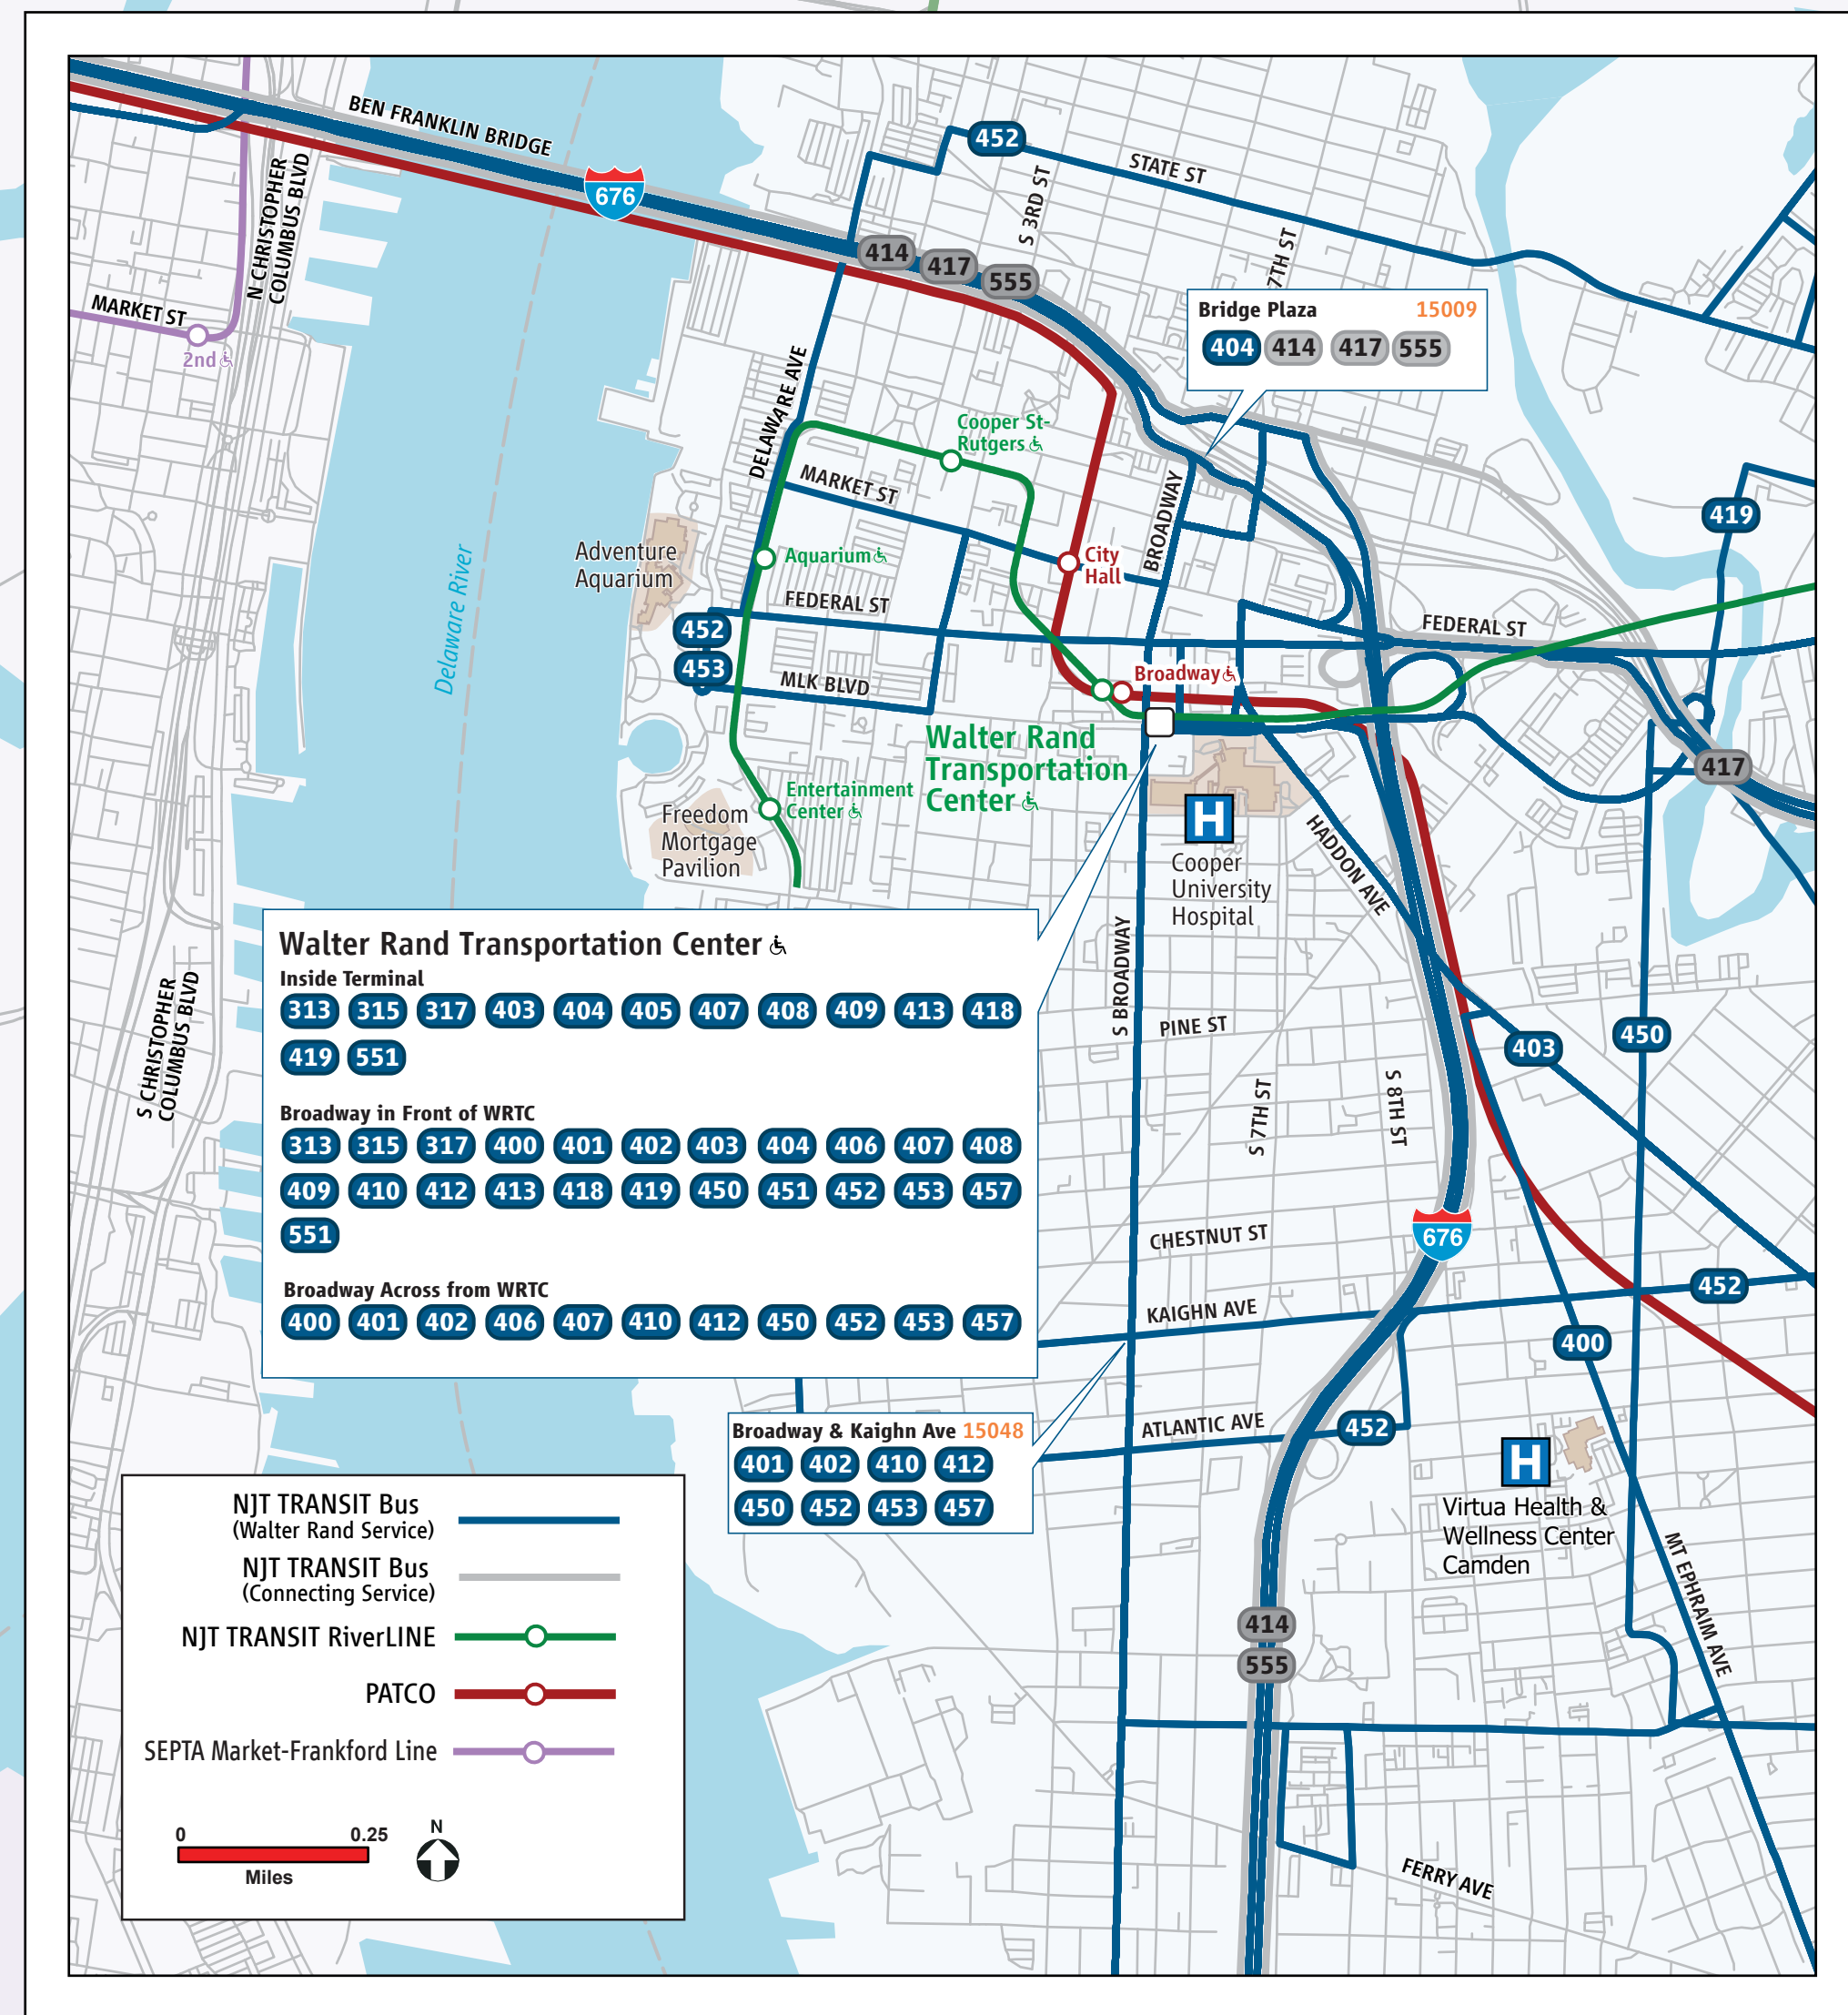

WALTER RAND TRANSPORTATION CENTER RIDER GUIDE

STATION AREA MAP

NJ TRANSIT Rail Line	PATCO High Speed Line, Light Rail Services other SEPTA Services	NJ TRANSIT Routes Serving Walter Rand Transportation Center	Connecting Service	Private Carriers
- Atlantic City Line - Regional Rail Line	- PATCO - RiverLINE - Market-Frankford Line - Broad Street Line	315 Cape May - Wildwood - Philadelphia 316 Philadelphia - Wildwood - Cape May - Express 317 Absecon Park - Fort Dix - Philadelphia 400 Sickleville - Philadelphia 401 Salem - Woodbury - Philadelphia 402 Pennville - Woodbury - Philadelphia 403 Camden - Lindenwood PATCO - Turnersville 404 Cherry Hill Mall - Pennsauken - Philadelphia 405 Camden - Merchantville - Cherry Hill Mall 406 Berlin - Marlton - Philadelphia 407 Camden - Merchantville - Moorestown Mall 408 Millville - Philadelphia 409 Trenton - Willingboro - Philadelphia 410 Bridgeton - Woodbury - Philadelphia 412 Sewell - Glassboro - Philadelphia 413 Camden - Mount Holly - Burlington 414 Trenton Express 415 Camden - Pennsauken Transit Center - Riverside 416 Camden - Cherry Hill Mall 451 Camden - Voorhees Town Center 452 Camden - 36th Street Station 453 Ferry Avenue PATCO - Camden 454 Camden - Moorestown Mall 455 Philadelphia - Atlantic City	416 Moorestown - 30th St Philadelphia 417 Mount Holly - Willingboro - 30th St Philadelphia Express 455 Cherry Hill Mall - Woodbury - Paulsboro 455 Avandale Park & Ride - 30th St Philadelphia	- South Jersey Transportation Authority Pennsauken Industrial Park Shuttle Route (PIPS) - Route 73 - Pennsauken Station - River Road - Thomas Busch Memorial Highway - Pureland North-South Pureland Shuttle - Camden City - Weniville - Woodbury - East Greenwich - Pureland Industrial Complex

NJ TRANSIT Contact Info:
INFORMATION (973) 274-5555
TEXT (TTY) (800) 772-2287
SECURITY HOTLINE (888) TIPS NJ or (888) 847-7658; TEXT "TIPS" to NJTPD (68873)