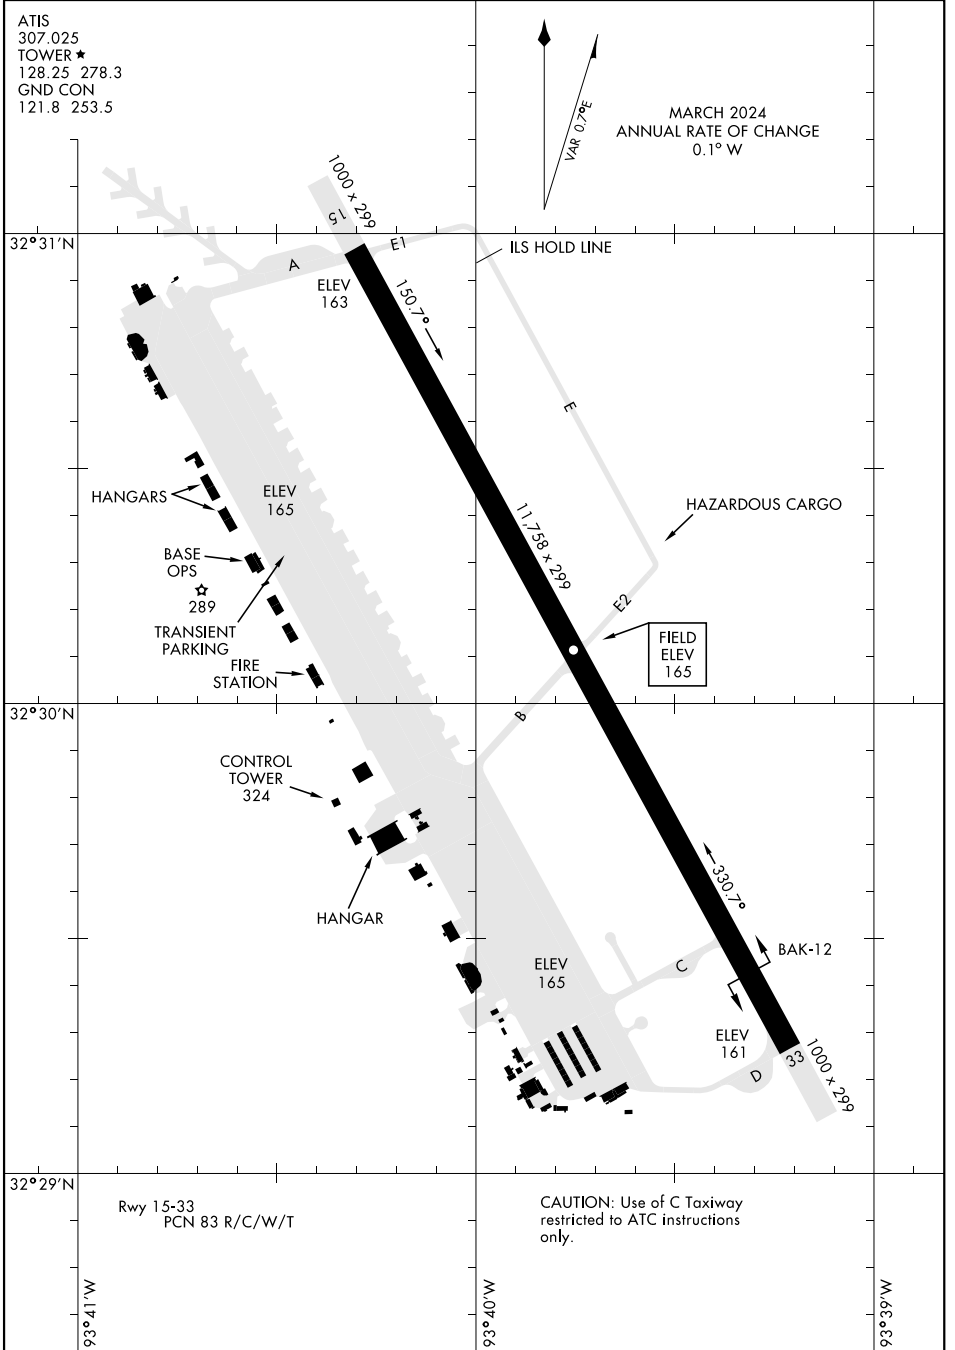

24081

# AIRPORT DIAGRAM

[USAF]

BARKSDALE AFB (KBAD)

BOSSIER CITY, LOUISIANA

ATIS  
 307.025  
 TOWER ★  
 128.25 278.3  
 GND CON  
 121.8 253.5

MARCH 2024  
 ANNUAL RATE OF CHANGE  
 0.1° W

SC-4, 28 NOV 2024 to 26 DEC 2024

SC-4, 28 NOV 2024 to 26 DEC 2024

Rwy 15-33  
 PCN 83 R/C/W/T

CAUTION: Use of C Taxiway  
 restricted to ATC instructions  
 only.

# AIRPORT DIAGRAM

BOSSIER CITY, LOUISIANA

BARKSDALE AFB (KBAD)