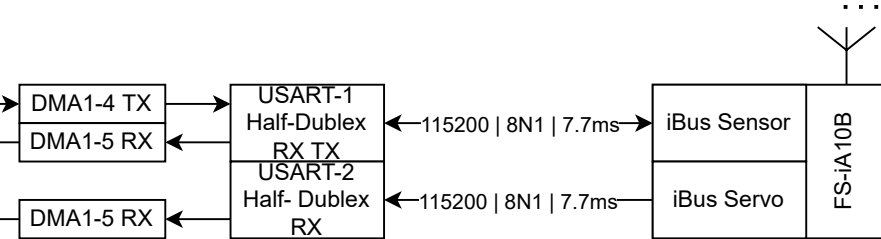

Telemetry.c

..... 2.4 GHz | AFHDS 2A

FS-i6x		
Channels		Sensors
Channel 1	: RH	RX Battery
Channel 2	: RV	External Battery
Channel 3	: LV	Temperature
Channel 4	: LH	Satellites
Channel 5	: VRA	Speed
Channel 6	: VRB	Acc X
Channel 7	: SWA	Acc Y
Channel 8	: SWB	Acc Z
Channel 9	: SWC	Roll
Channel 10	: SWD	Pitch
Channel 1x	: Unused	Yaw