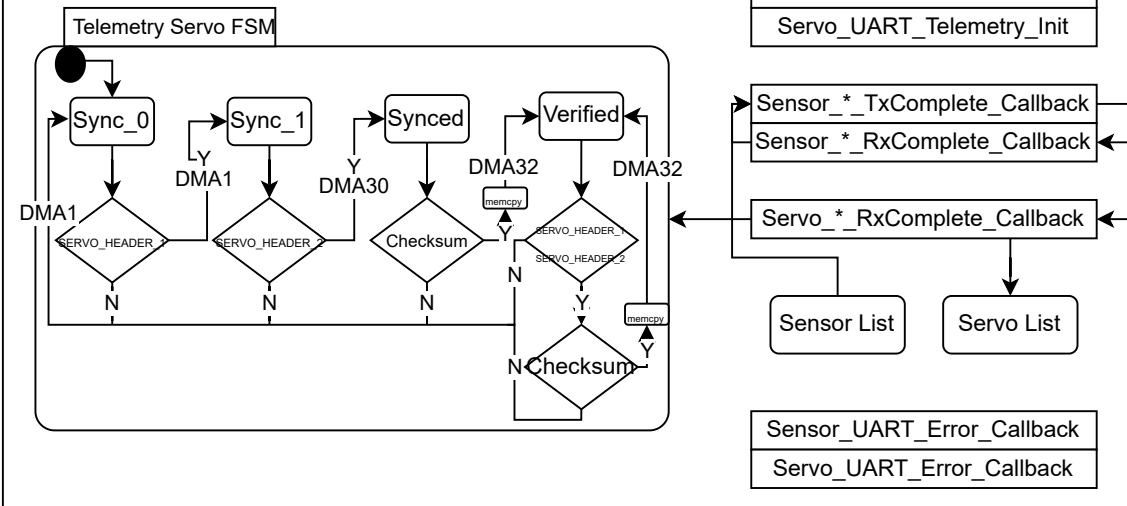

Telemetry.c

..... 2.4 GHz | AFHDS 2A

FS-i6x		
Channels		Sensors
Channel 1	: RH	RX Battery
Channel 2	: RV	External Battery
Channel 3	: LV	Temperature
Channel 4	: LH	Satellites
Channel 5	: VRA	Speed
Channel 6	: VRB	Acc X
Channel 7	: SWA	Acc Y
Channel 8	: SWB	Acc Z
Channel 9	: SWC	Roll
Channel 10	: SWD	Pitch
Channel 1x	: Unused	Yaw