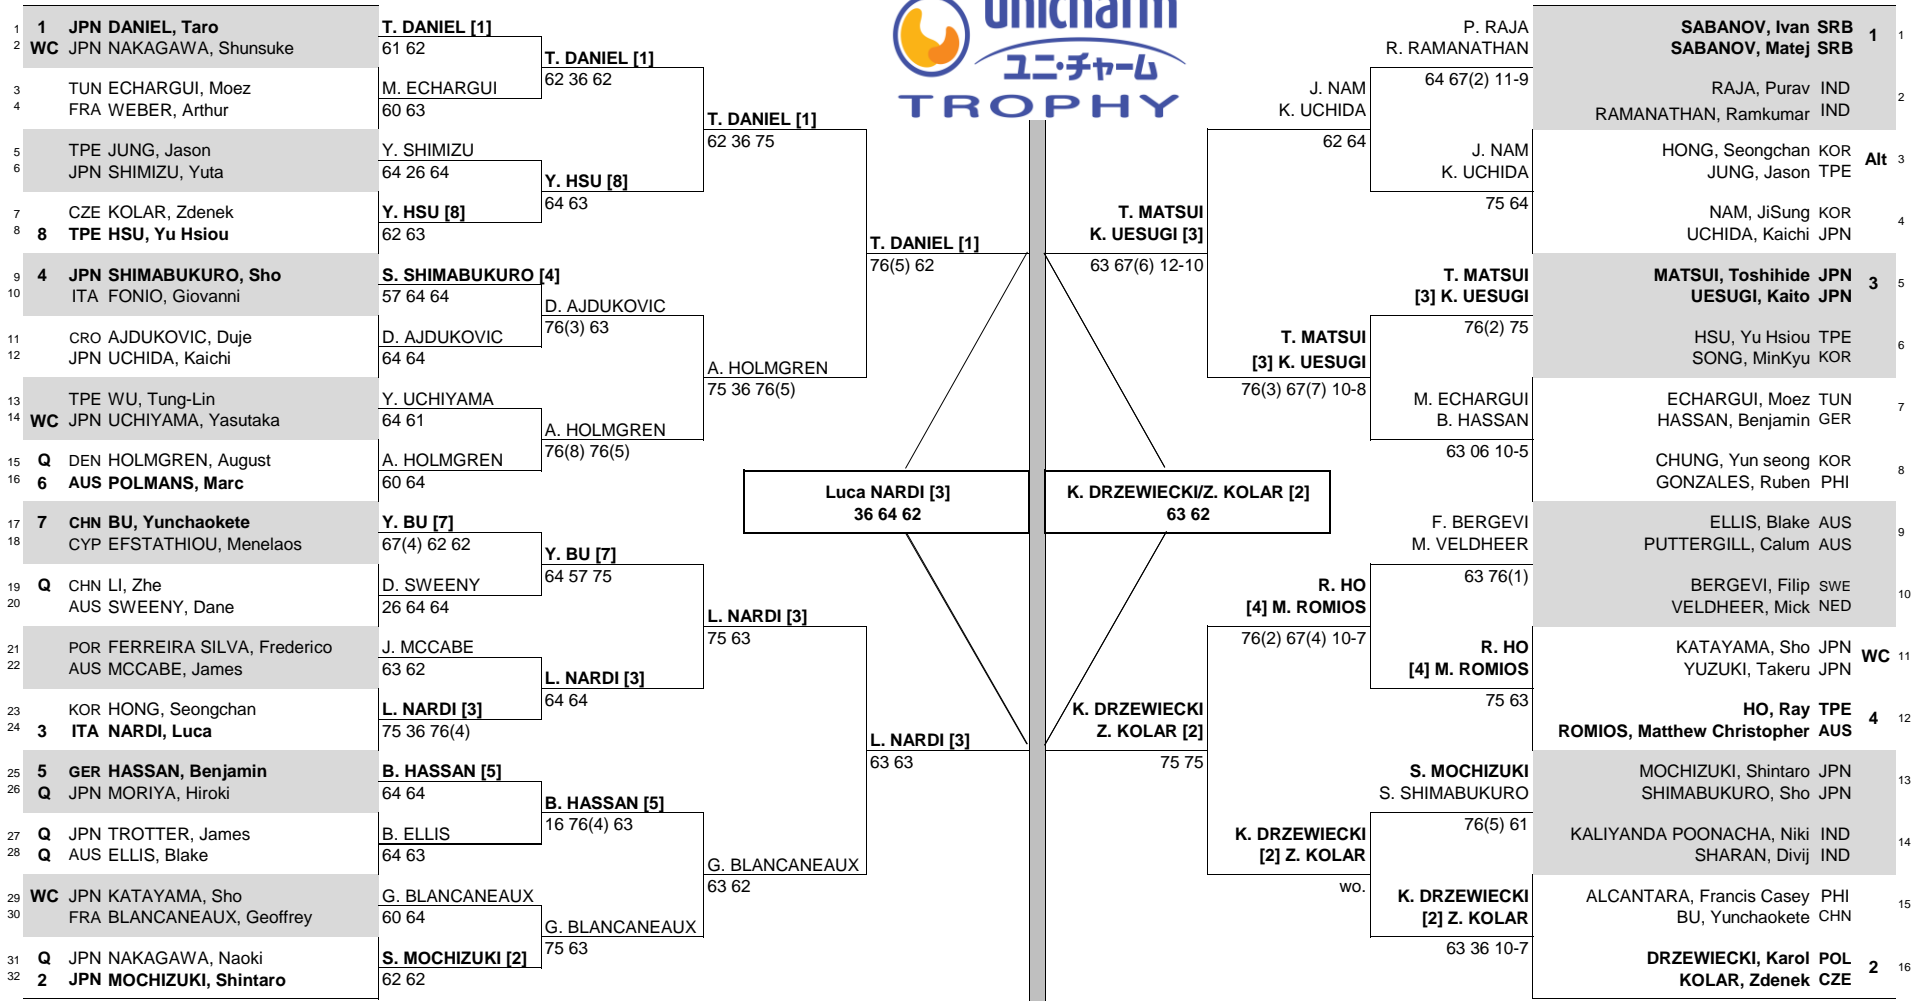

STATUS	NAT	MAIN DRAW SINGLES		MAIN DRAW DOUBLES		NAT.	STATUS
--------	-----	-------------------	--	-------------------	--	------	--------

ATP, Inc. © Copyright 2019

SEEDED PLAYERS					SEEDED TEAMS					
RANK	PRIZE MONEY	POINTS	ALTERNATES/LUCKY LOSERS	WITHDRAWALS	RETIREMENTS/WALKOVERS	RANK	PRIZE MONEY (PER TEAM)	POINTS	ALTERNATES	RETIREMENTS/W.O.
1 DANIEL, Taro	97 WINNER \$10,840	75				1 SABANOV, Ivan / SABANOV, Matej	264 WINNER \$4,645	75	S. Hong / J. Jung	S. Mochizuki / S. Shimabukuro - S. Shimabukuro Left Thumb
2 MOCHIZUKI, Shintaro	133 FINALIST \$6,355	50				2 DRZEWIECKI, Karol / KOLAR, Zdenek	267 FINALIST \$2,700	50		
3 NARDI, Luca	141 SEMI-FINALIST \$3,780	30				3 MATSUI, Toshihide / UESUGI, Kaito	275 SEMI-FINALIST \$1,630	30		
4 SHIMABUKURO, Sho	146 QUARTER-FINALIST \$2,200	16				4 HO, Ray / ROMIOS, Matthew Christopher	309 QUARTER-FINALIST \$965	16	WITHDRAWALS	
5 HASSAN, Benjamin	154 SECOND ROUND \$1,300	7					FIRST ROUND \$545	0	Y. Kusuhara (Lower Back Pain)	
6 POLMANS, Marc	161 FIRST ROUND \$780	0								
7 BU, Yunchaokete	168									
8 HSU, Yu Hsiou	169									

FOLLOW LIVE SCORING AT www.ATPTour.com