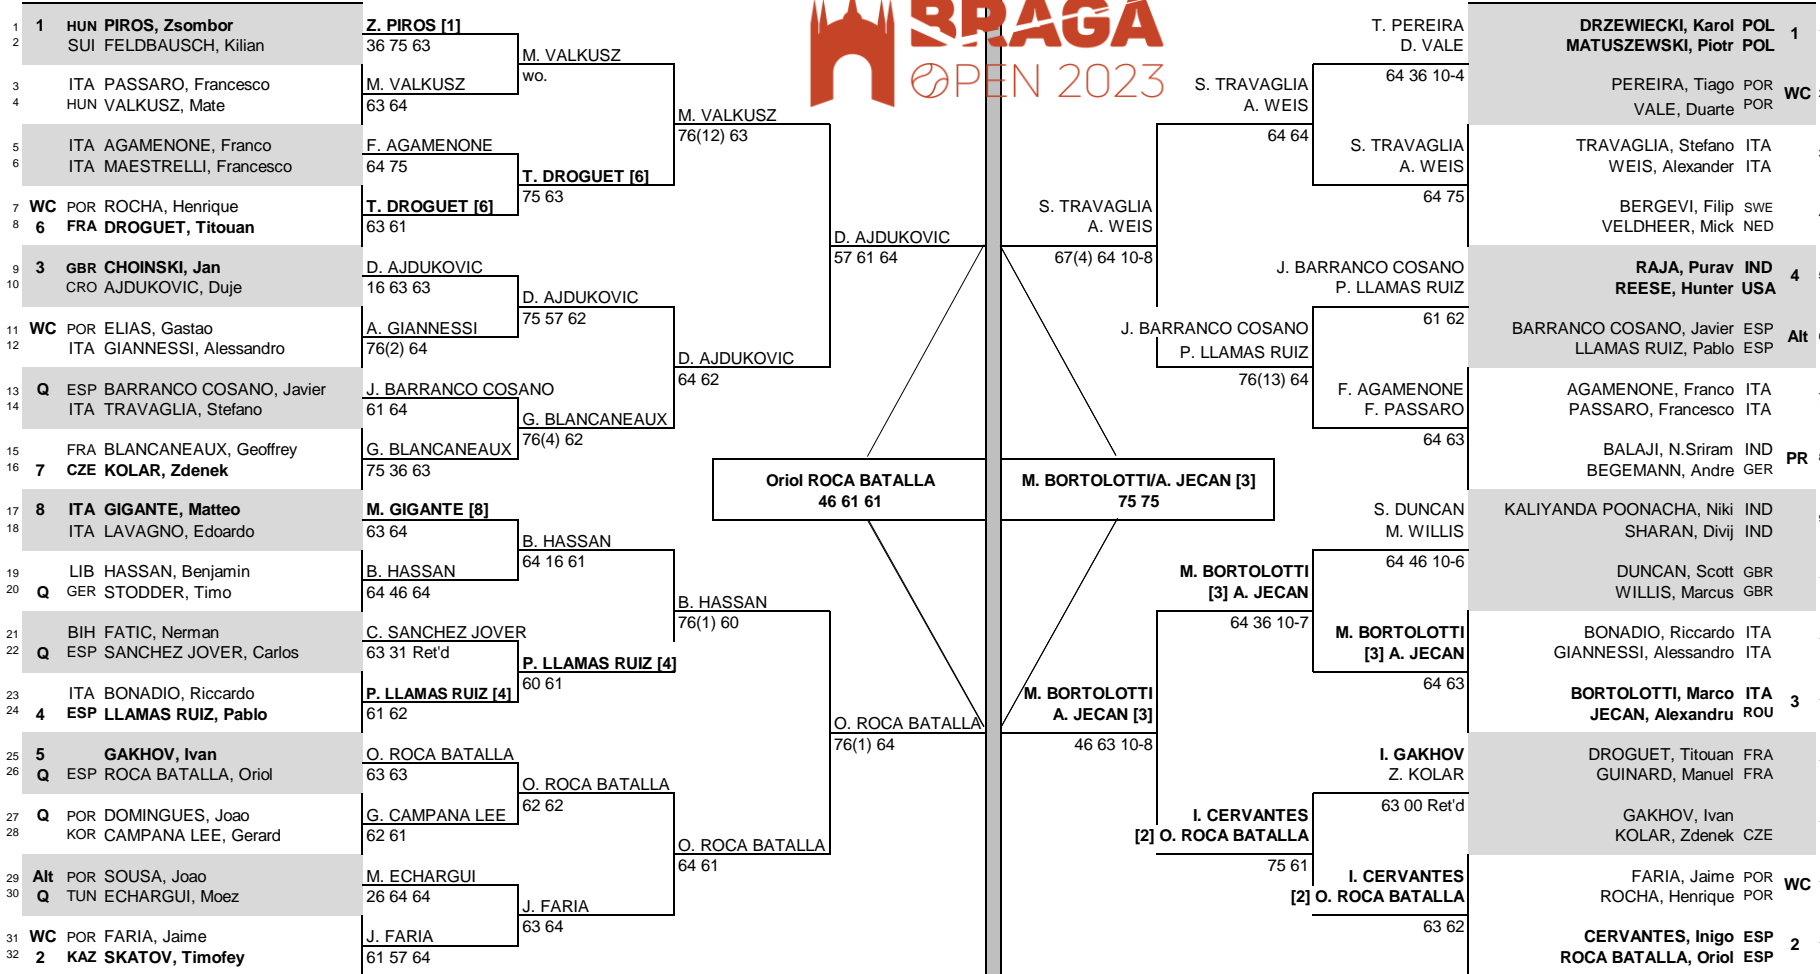

CITY, COUNTRY
Braga, Portugal

TOURNAMENT DATES
25 Sep-1 Oct 2023

SURFACE
Red Clay

CATEGORY
Challenger 75

PRIZE MONEY
€ 73,000

| STATUS | NAT | MAIN DRAW SINGLES | | MAIN DRAW DOUBLES | | NAT. | STATUS |
|--------|-----|-------------------|--|-------------------|--|------|--------|
|--------|-----|-------------------|--|-------------------|--|------|--------|