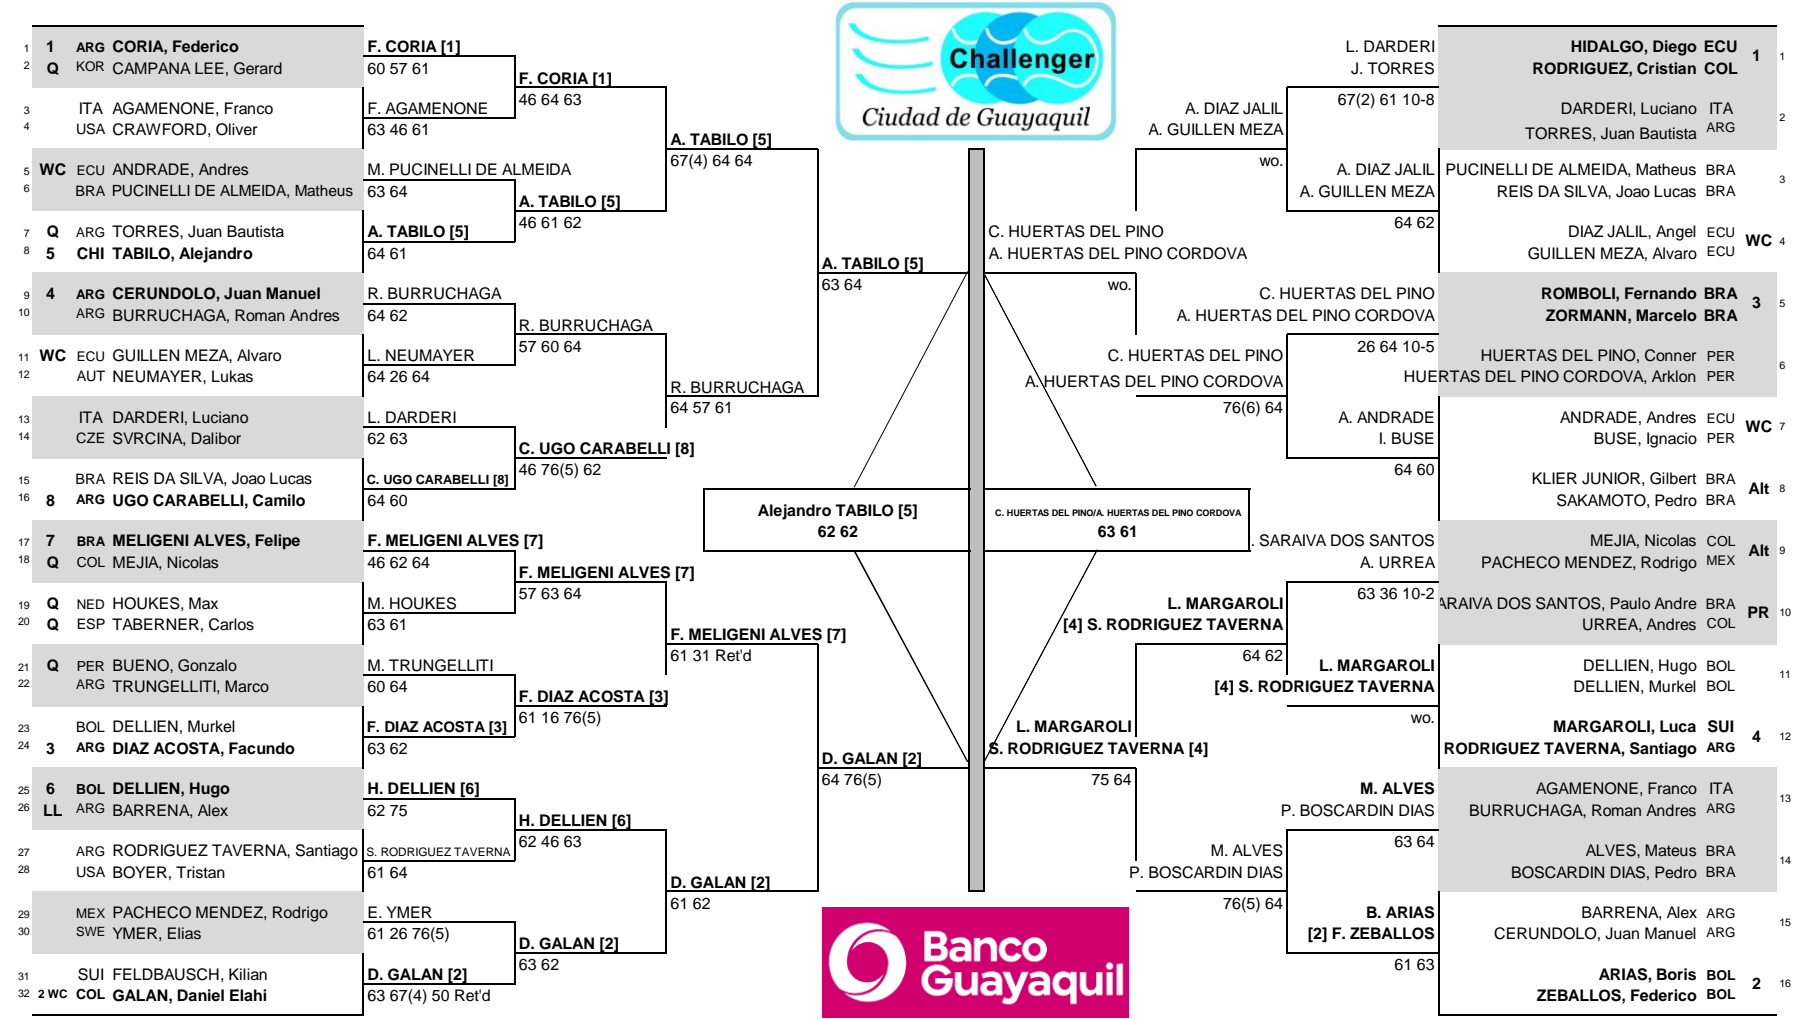

STATUS	NAT	MAIN DRAW SINGLES	MAIN DRAW DOUBLES	NAT.	STATUS
--------	-----	-------------------	-------------------	------	--------

ATP, Inc. © Copyright 2019

SEEDED PLAYERS		RANK	PRIZE MONEY	POINTS	ALTERNATES/LUCKY LOSERS	WITHDRAWALS	RETIREMENTS/WALKOVERS	SEEDED TEAMS		RANK	PRIZE MONEY (PER TEAM)	POINTS	ALTERNATES	RETIREMENTS/W.O.	
1	CORIA, Federico	76	WINNER	\$10,840	75	A. Barrera (LL)	F. Diaz Acosta - Left Leg	1	HIDALGO, Diego / RODRIGUEZ, Cristian	183	WINNER	\$4,645	N. Mejia / R. Pacheco Mendiz	A. Diaz Jalil / A. Guillen Meza - A. Guillen Meza (Left Leg)	
2	GALAN, Daniel Elahi	98	FINALIST	\$6,355	50		K. Feldbausch - Right calf	2	ARIAS, Boris / ZEBALLOS, Federico	203	FINALIST	\$2,700	50	G. Klier Juric / P. Sakamoto	L. Darder / J. Torres - J. Torres (Right Ankle)
3	DIAZ ACOSTA, Facundo	109	SEMIFINALIST	\$3,780	30			3	ROMBOLI, Fernando / ZORMANN, Marcelo	235	SEMIFINALIST	\$1,630	30		H. Dellien / M. Dellien - H. Dellien (Stomach)
4	CERUNDOLO, Juan Manuel	114	QUARTER-FINALIST	\$2,200	16			4	MARGAROLI, Luca / RODRIGUEZ TAVERNA, Santiago	336	QUARTER-FINALIST	\$965	16	WITHDRAWALS	
5	TABILO, Alejandro	122	SECOND ROUND	\$1,300	7						FIRST ROUND	\$545	0	C. Taberner (Right Leg)	
6	DELLIEN, Hugo	129	FIRST ROUND	\$780	0								0	N. Hardt (Muscle Strain)	
7	MELIGENI ALVES, Felipe	144													
8	UGO CARABELLI, Camilo	153													

FOLLOW LIVE SCORING AT www.ATPTour.com

LAST DIRECT ACCEPTANCE: Matheus Pucinelli de Almeida-312 | ATP SUPERVISOR: Jaime Chavez | LAST DIRECT ACCEPTANCE: Adv- 527 On-Site- 786