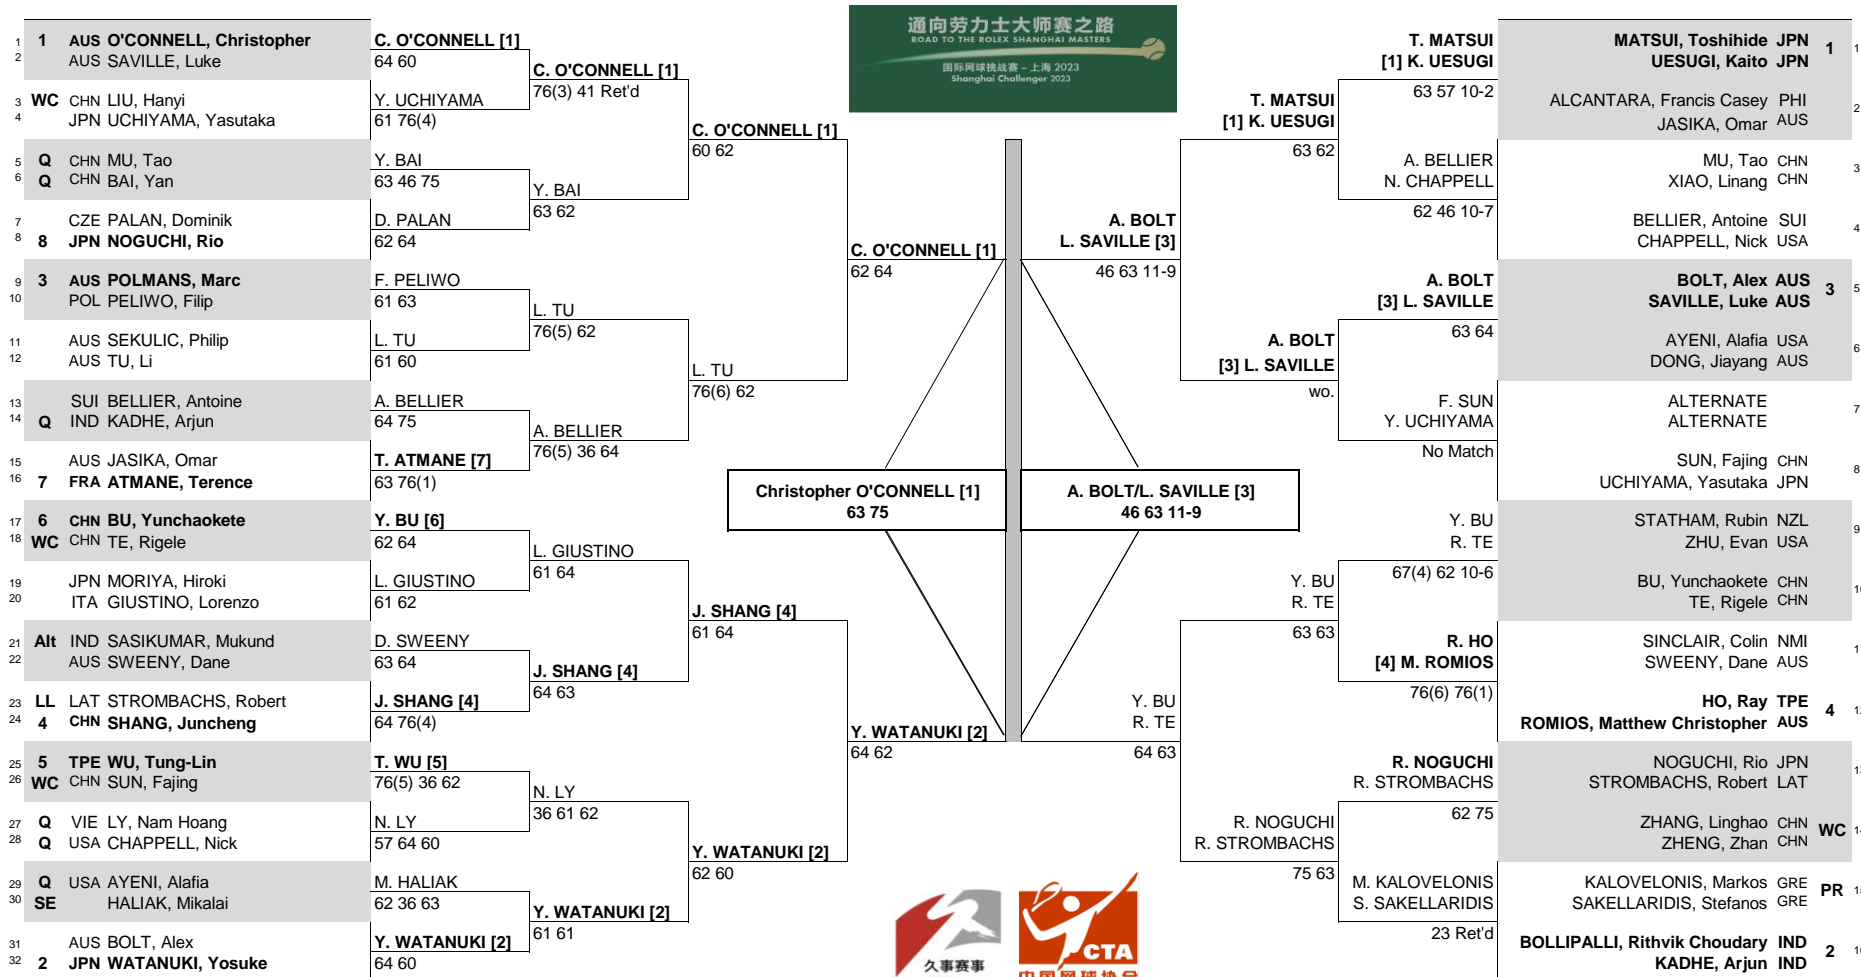

CITY, COUNTRY  
Shanghai, China

TOURNAMENT DATES  
04 - 10 September 2023

SURFACE  
Hard, Decoturf

CATEGORY  
Challenger 100

PRIZE MONEY  
\$130,000

STATUS NAT MAIN DRAW SINGLES MAIN DRAW DOUBLES NAT STATUS

ATP, Inc. © Copyright 2019

SEEDED PLAYERS		RANK	PRIZE MONEY	POINTS	ALTERNATES/LUCKY LOSERS	WITHDRAWALS	RETIREMENTS/WALKOVERS	SEEDED TEAMS		RANK	PRIZE MONEY (PER TEAM)	POINTS	ALTERNATES	RETIREMENTS/W.O.
1	O'CONNELL, Christopher	69	WINNER	\$17,650	100	M. Sasikumar (Alt)	Y. Uchiyama - elbow	1	MATSUI, Toshihide / UESUGI, Kaito	272	WINNER	\$7,590	100	F. Sun / Y. Uchiyama - Y. Uchiyama (elbow)
2	WATANUKI, Yosuke	85	FINALIST	\$10,380	60	R. Strombachs (LL)	J. McCabe (abdominals)	2	BOLLIPALLI, Rithvik Choudary / KADHE, Arjun	303	FINALIST	\$4,400	60	R. Bollipalli / A. Kadhe - R. Bollipalli (low back)
3	POLMANS, Marc	174	SEMI-FINALIST	\$6,140	36			3	BOLT, Alex / SAVILLE, Luke	348	SEMI-FINALIST	\$2,645	36	
4	SHANG, Juncheng	178	QUARTER-FINALIST	\$3,570	20			4	HO, Ray / ROMIOS, Matthew Christopher	439	QUARTER-FINALIST	\$1,570	20	WITHDRAWALS
5	WU, Tung-Lin	188	SECOND ROUND	\$2,105	9						FIRST ROUND	\$880	0	H. Li (knee)
6	BU, Yunchaokete	214	FIRST ROUND	\$1,270	0									
7	ATMANE, Terence	218												
8	NOGUCHI, Rio	251												