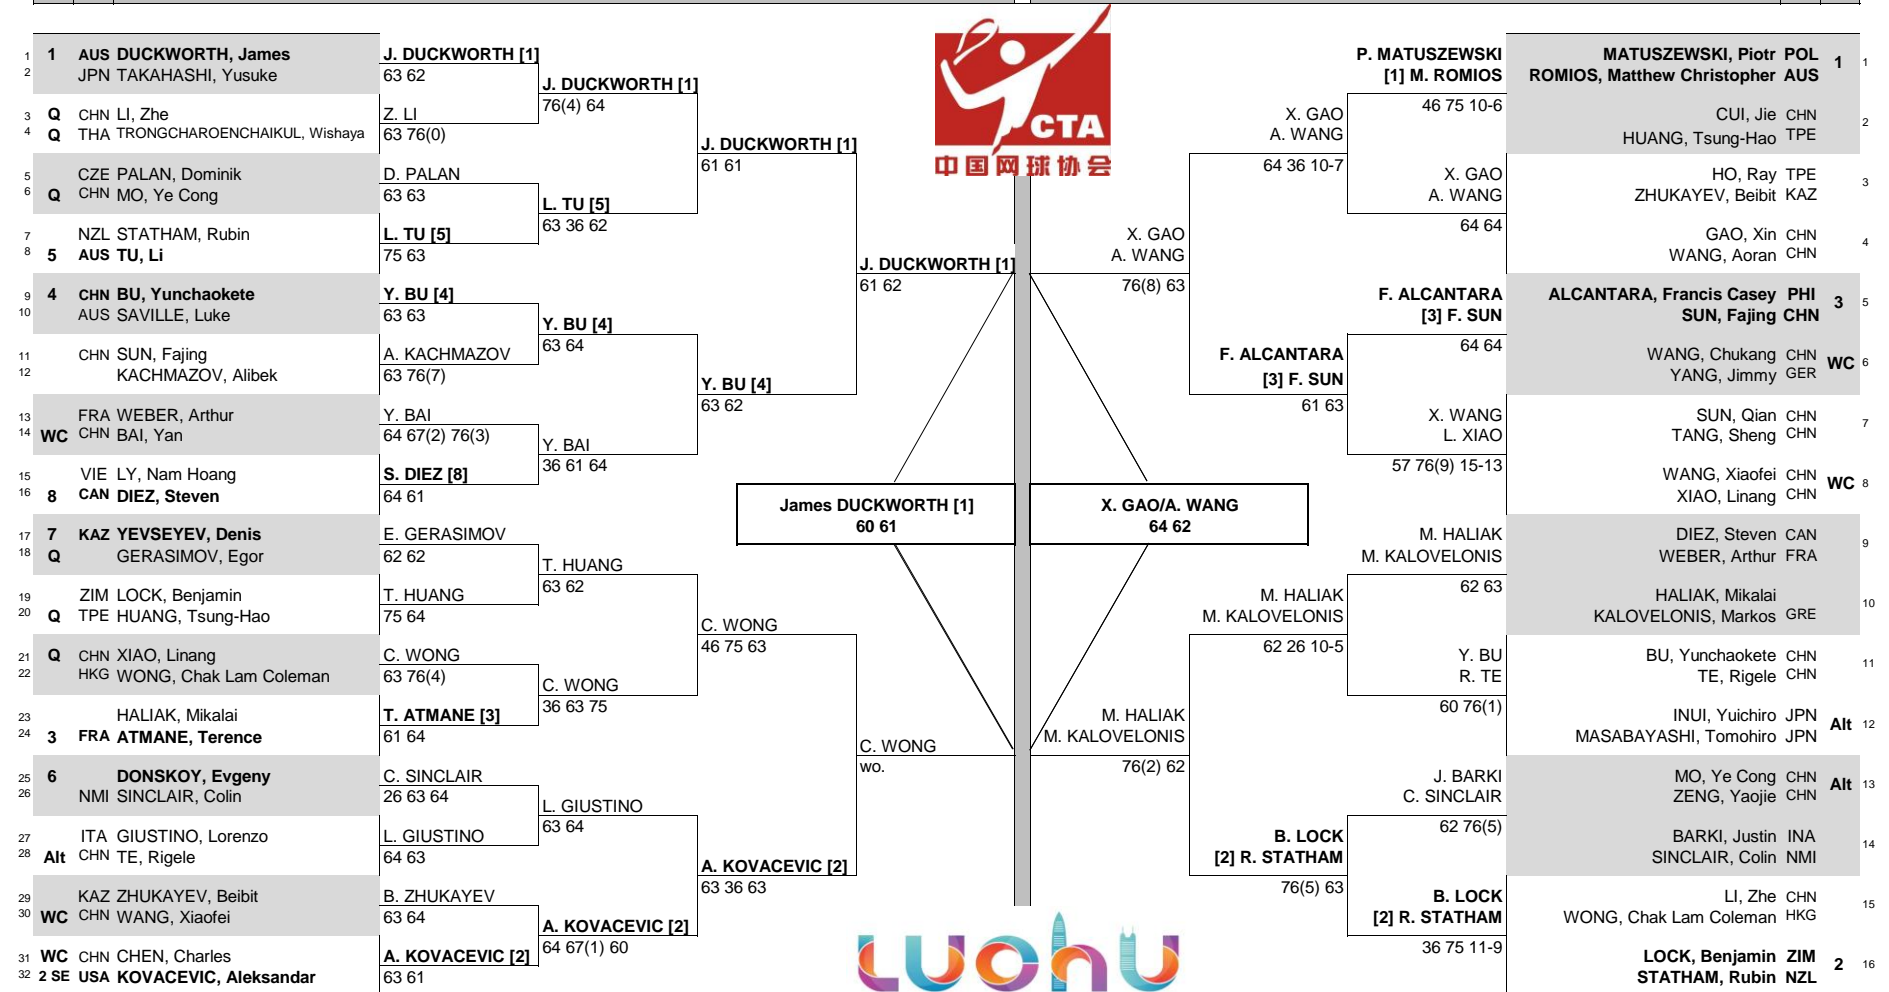

CITY, COUNTRY
Shenzhen, China

TOURNAMENT DATES
16 - 22 OCTOBER 2023

SURFACE
Hard, DecoTur

CATEGORY
Challenger 75

PRIZE MONEY
\$80,000

STATUS	NAT	MAIN DRAW SINGLES		MAIN DRAW DOUBLES		NAT.	STATUS
--------	-----	-------------------	--	-------------------	--	------	--------

ATP, Inc. © Copyright 2019

SEEDED PLAYERS					SEEDED TEAMS				
RANK	PRIZE MONEY	POINTS	ALTERNATES/LUCKY LOSERS	RETIREMENTS/WALKOVERS	RANK	PRIZE MONEY (PER TEAM)	POINTS	ALTERNATES	RETIREMENTS/W.O.
1	WINNER \$10,840	75	R. Te (Alt)	A. Kovacevic - Flu	1	WINNER \$4,645	75	Y. Inui / T. Masabayashi	
2	FINALIST \$6,355	50			2	FINALIST \$2,700	50	Y. Mo / Y. Zeng	
3	SEMI-FINALIST \$3,780	30			3	SEMI-FINALIST \$1,630	30		
4	QUARTER-FINALIST \$2,200	16			4	QUARTER-FINALIST \$965	16	WITHDRAWALS	
5	SECOND ROUND \$1,300	7				FIRST ROUND \$545	0	D. Yevseyev (General Fatigue)	
6	FIRST ROUND \$780	0						L. Saville (Cold & Flu)	