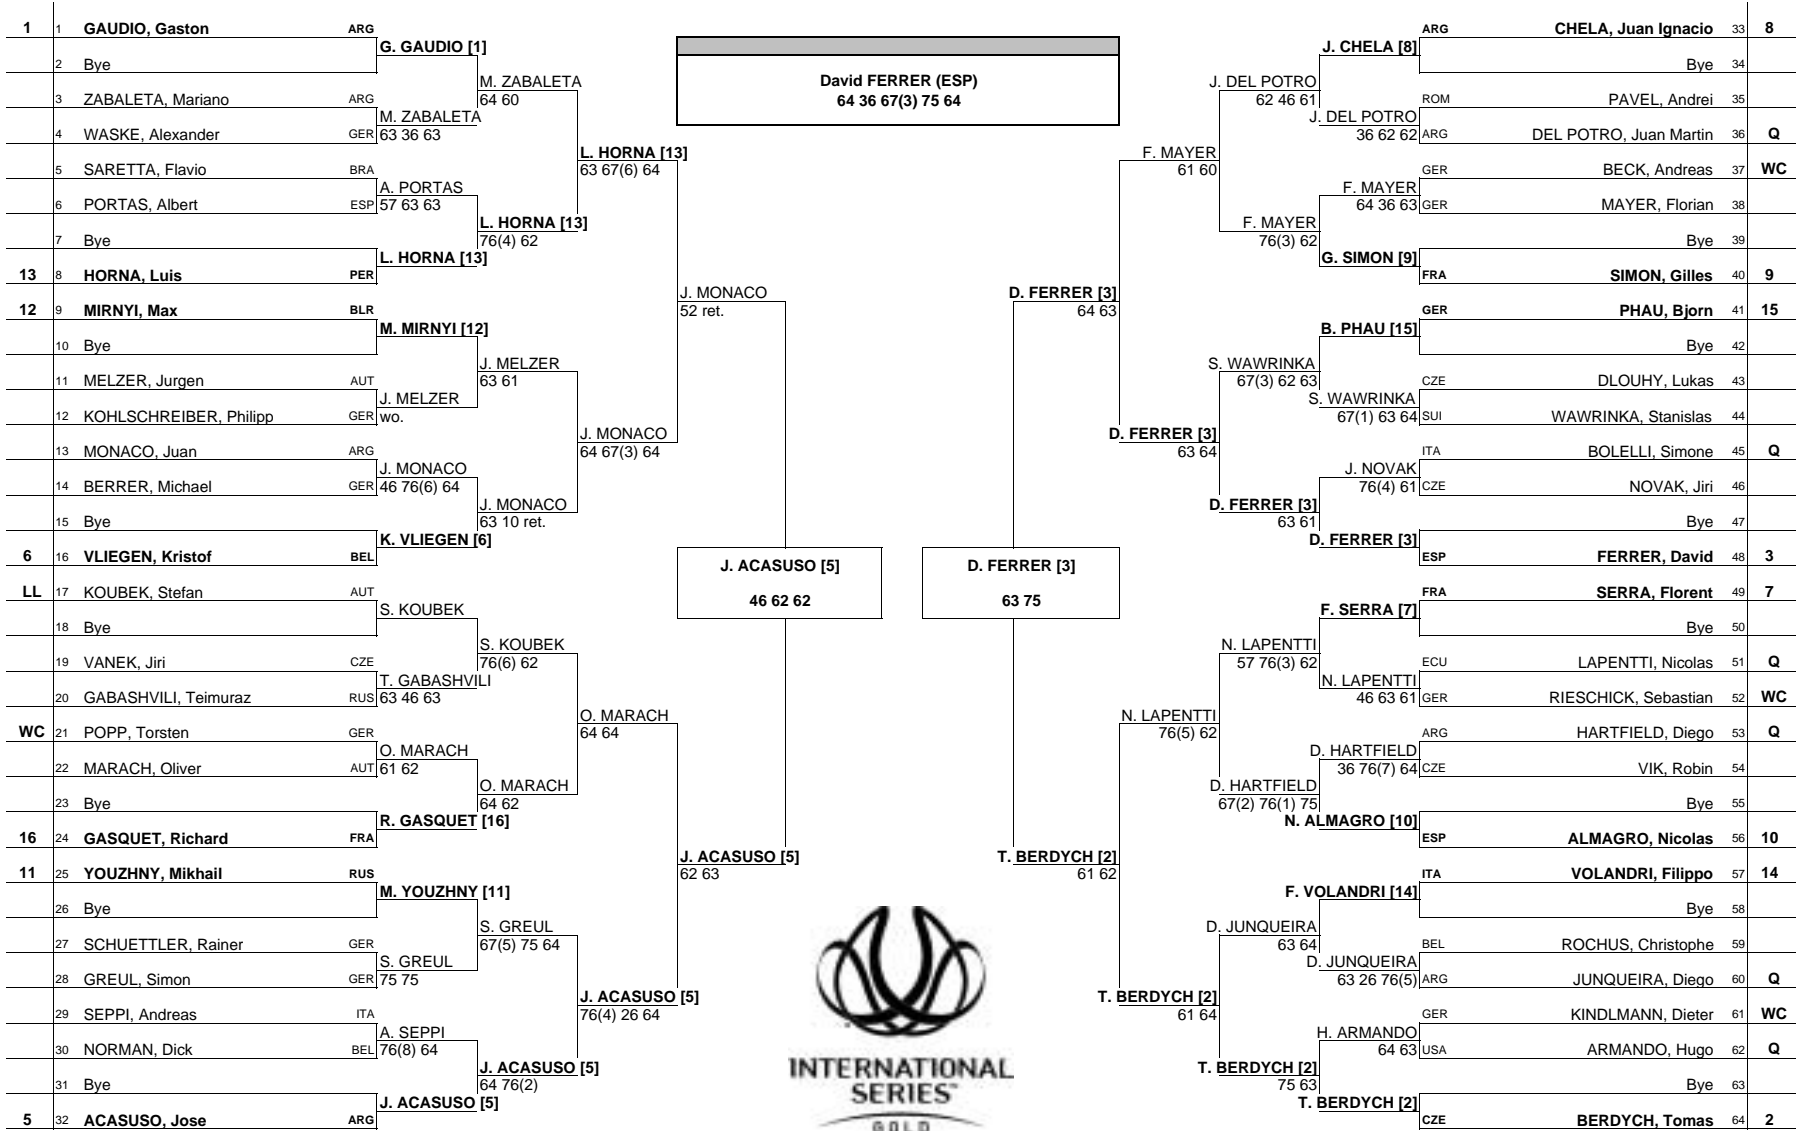

MercedesCup - Stuttgart
MAIN DRAW SINGLES
 17-23 July 2006
 Clay
 €86,250
 321

ATP, Inc. © Copyright 2001

Seeded Players	Seeded Players	Lucky Loser	Replaces	Lucky Loser	Replaces	Last Direct Acceptance
1 GAUDIO, Gaston	9 SIMON, Gilles					Michael Berrer 107
2 BERDYCH, Tomas	10 ALMAGRO, Nicolas					
3 FERRER, David	11 YOUZHNY, Mikhail					
4 CHELA, Juan Ignacio	12 MIRNYI, Max					
5 ACASUSO, Jose	13 HORNA, Luis	Retirement/W.O.	Reason	Retirement/W.O.	Reason	Ed Hardisty
6 VLIEGEN, Kristof	14 VOLANDRI, Filippo					
7 SERRA, Florent	15 PHAU, Bjorn					
8 CHELA, Juan Ignacio	16 GASQUET, Richard					
						ATP Supervisor