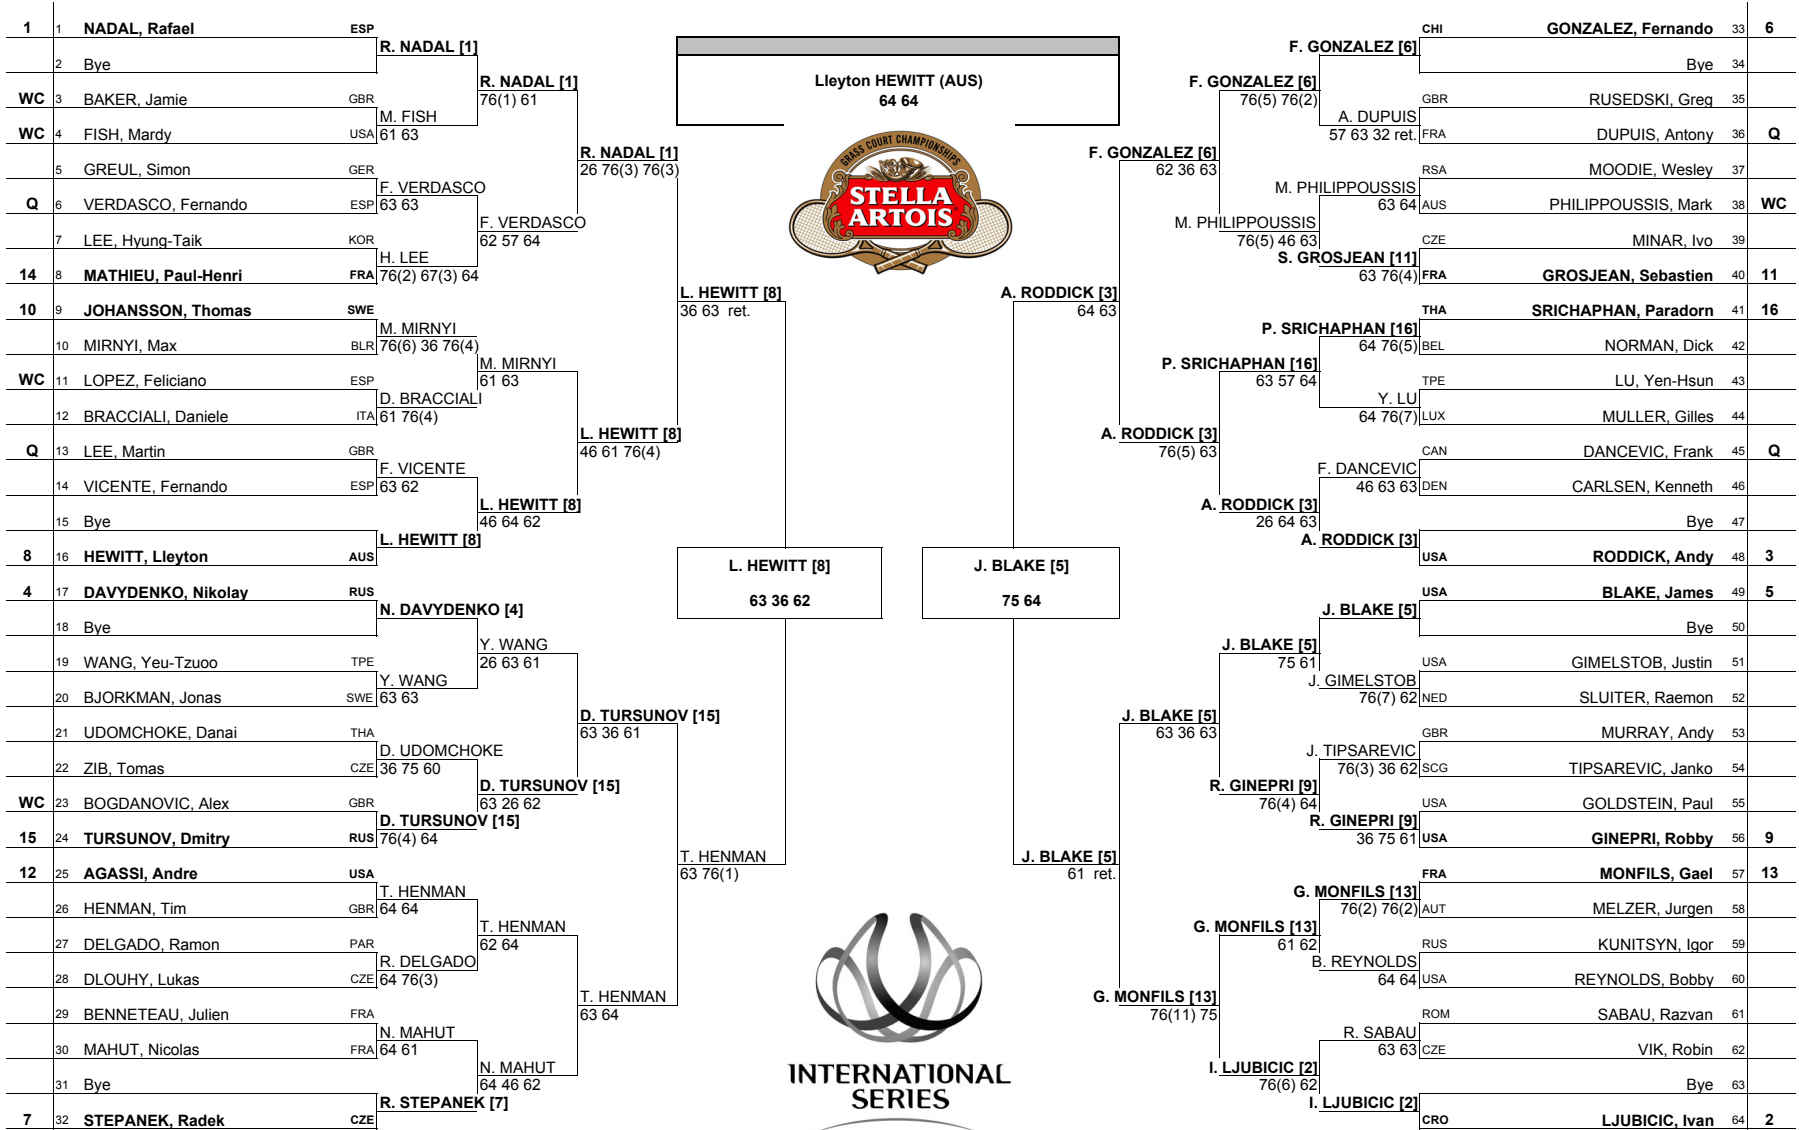

The Stella Artois Championships - London / Queen's Club

MAIN DRAW SINGLES

June 12-18, 2006  
Grass  
€680,250  
311

ATP, Inc. © Copyrights 2001

Seeded Players	Seeded Players	Lucky Loser	Replaces	Lucky Loser	Replaces	Last Direct Acceptance
1 NADAL, Rafael	9 GINEPRI, Robby					Bobby Reynolds, 111
2 LJUBICIC, Ivan	10 JOHANSSON, Thomas					
3 RODDICK, Andy	11 GROSJEAN, Sebastien					
4 DAVYDENKO, Nikolay	12 AGASSI, Andre					
		Retirement/W.O.	Reason	Retirement/W.O.	Reason	Thomas Karlberg ATP Supervisor
5 BLAKE, James	13 MONFILS, Gael	Rusedski, Greg	Hip			
6 GONZALEZ, Fernando	14 MATHIEU, Paul-Henri	Monfils, Gael	Lower Back			
7 STEPANEK, Radek	15 TURSNUNOV, Dmitry	Nadal, Rafael	Shoulder			
8 HEWITT, Lleyton	16 SRICHAPHAN, Paradorn					