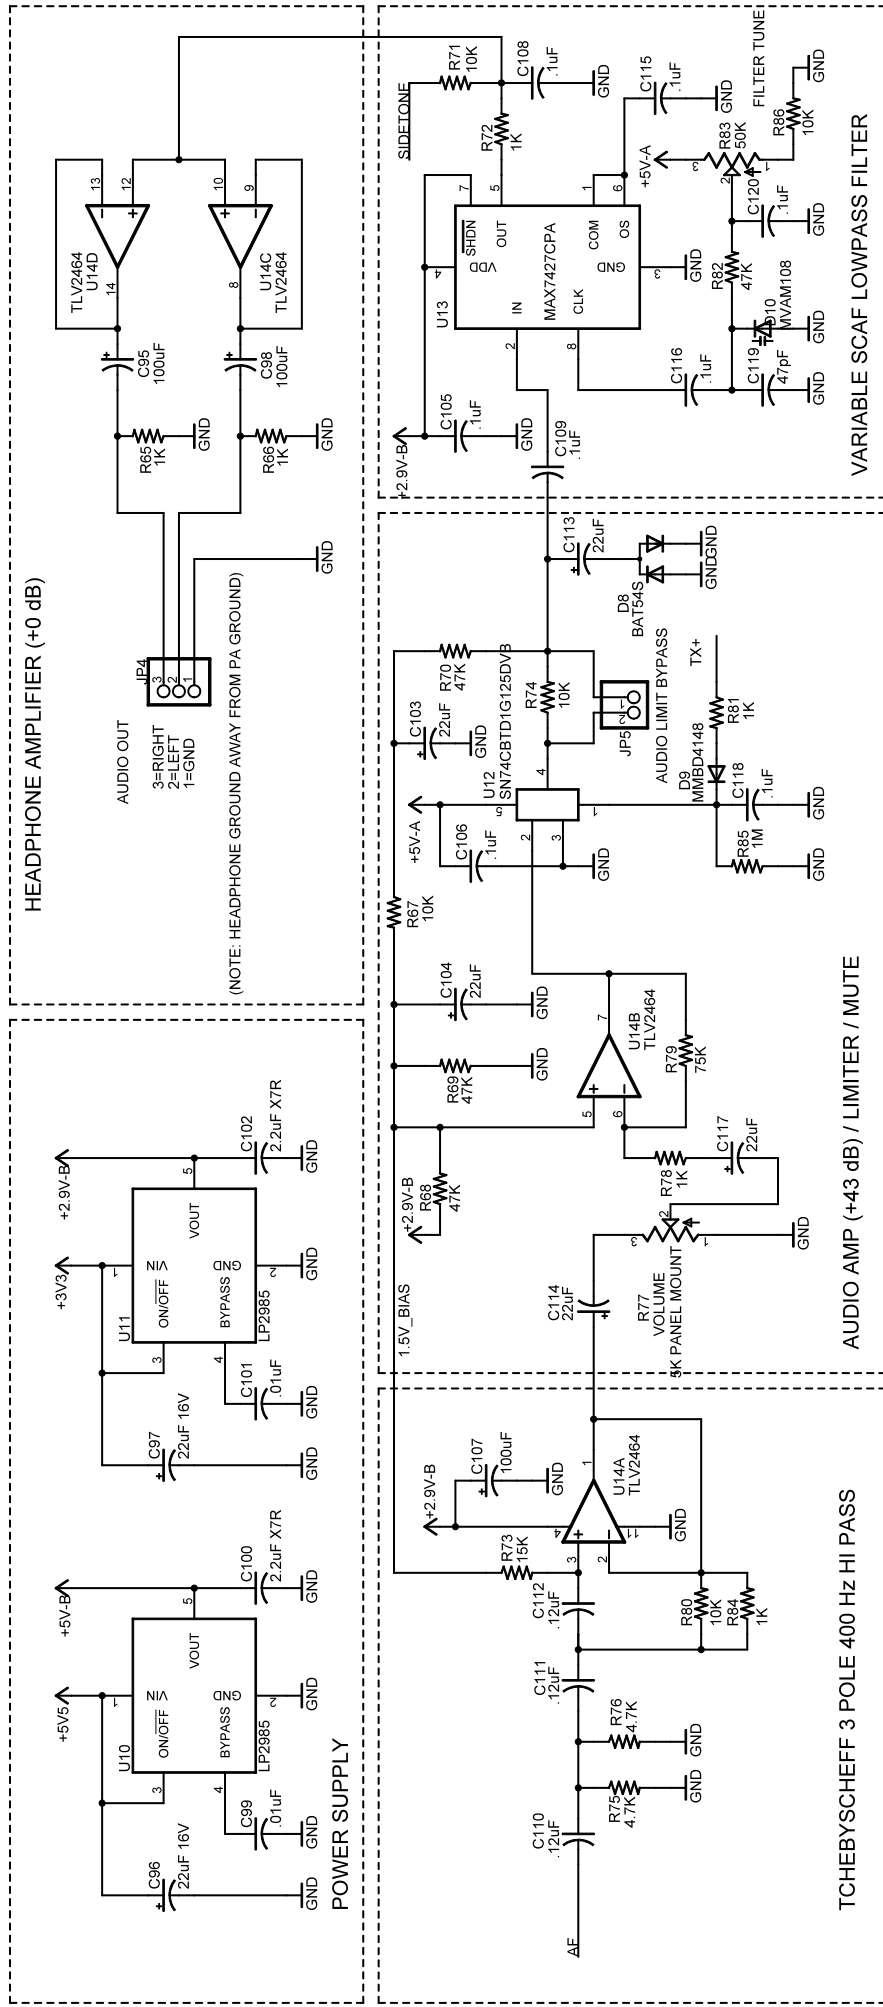

NORCAL 2030 - VERSION 1.3

NORCAL 2030 - VERSION 1.3

NORCAL 2030 - VERSION 1.3

NORCAL 2030 - VERSION 1.3

AFA FREQUENCY COUNTER/PA DRIVE

NORCAL KEYS/SIDETONE

NORCAL 2030 - VERSION 1.3