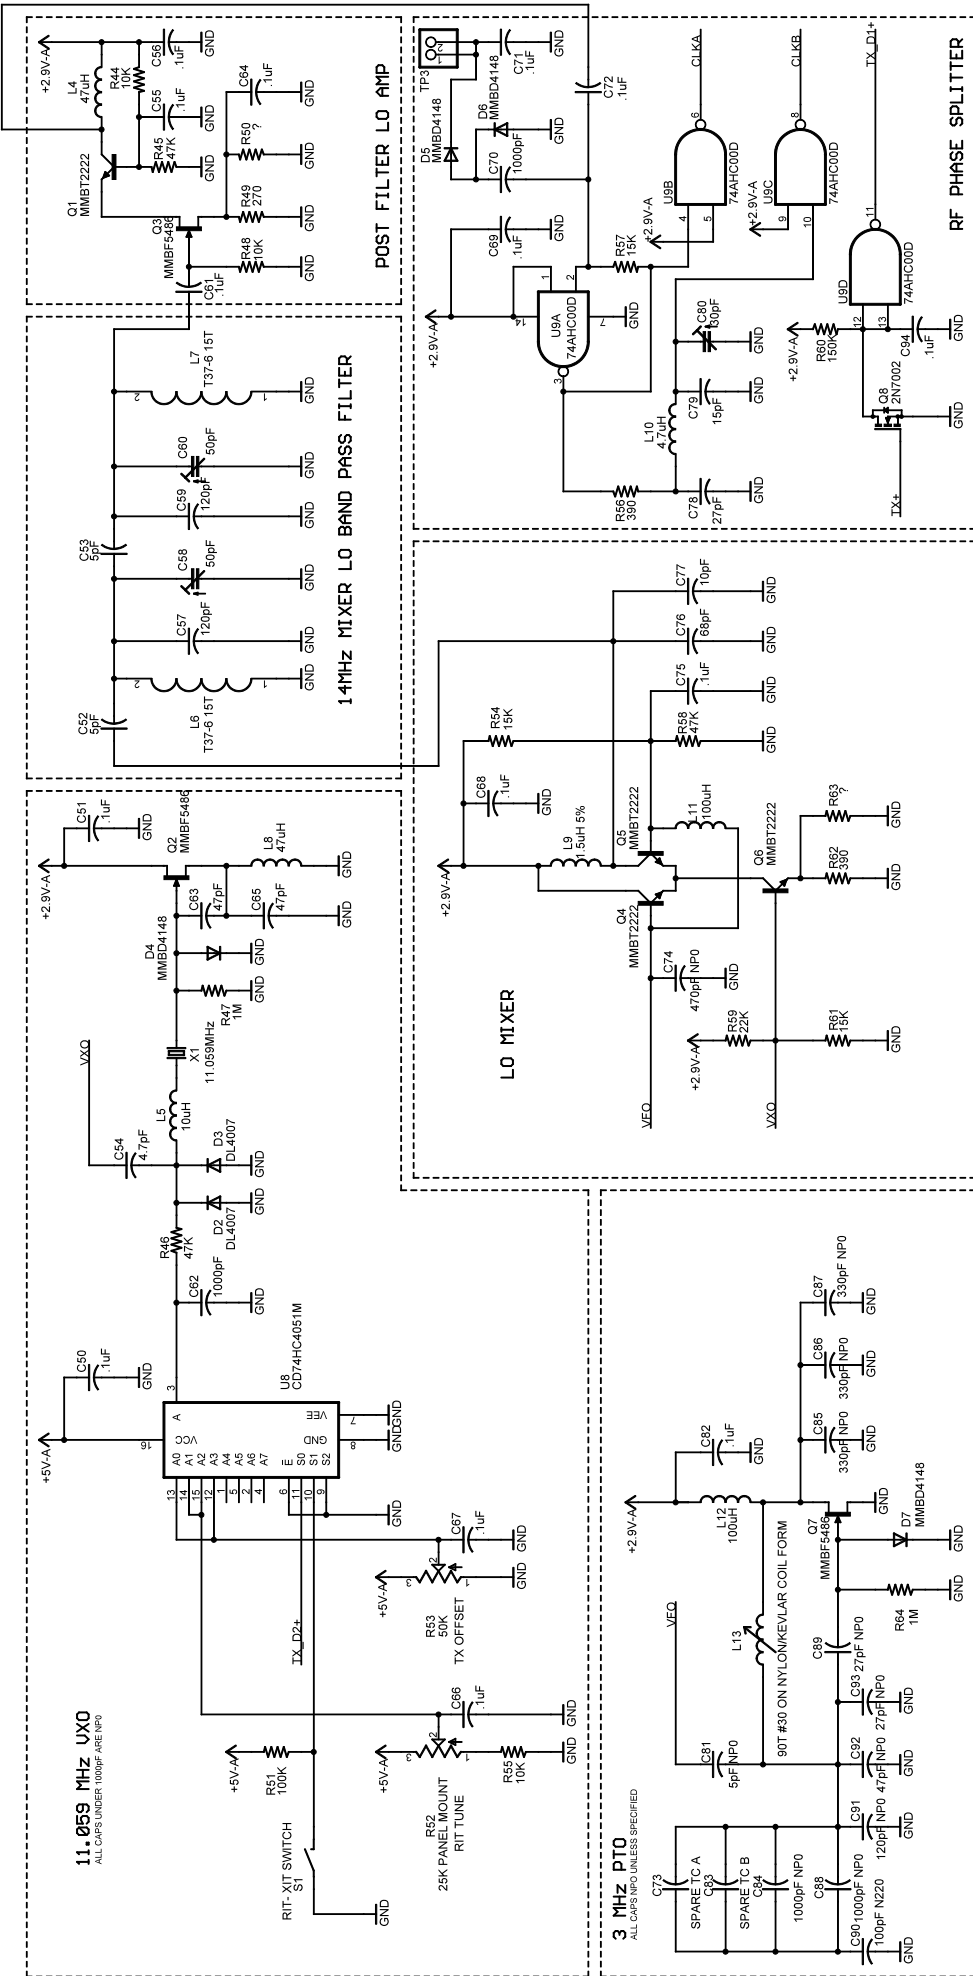

NORCAL 2030 - VERSION 1.3

NORCAL 2030 - VERSION 1.3

NORCAL 2030 - VERSION 1.3

NORCAL 2030 - VERSION 1.3

AFA FREQUENCY COUNTER/PA DRIVE

NORCAL KEYS/SIDETONE

NORCAL 2030 - VERSION 1.3