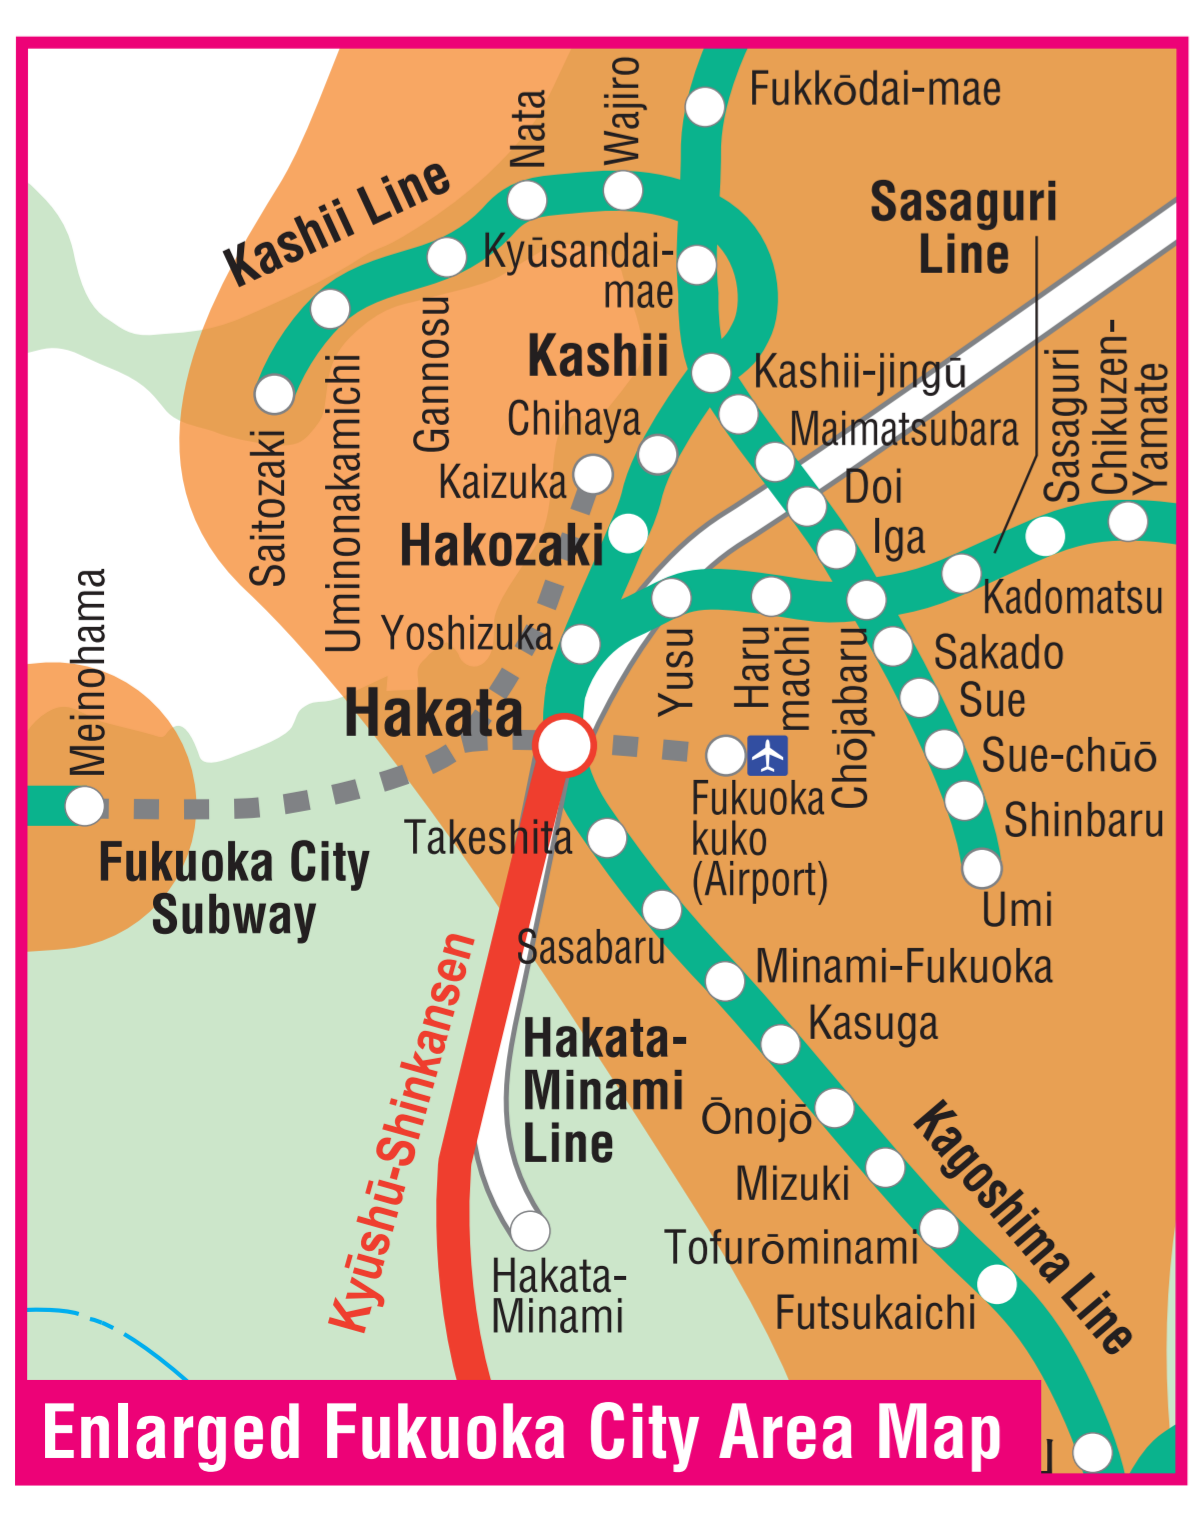

### Available area for SUGOCA (SUGOMON PASS) along JR Kyushu line

- It is not possible to ride Shinkansen.
- Purchase of a separate limited express ticket is required to use limited express trains.
- The SUGOMON PASS cannot be used outside of the available area.
- It is not possible to make transfers outside of the area and to make payments outside of the area with the SUGOMON PASS.
- The pass cannot be used to cross between each of the following areas: "Fukuoka/Saga/Oita/Kumamoto area", "Nagasaki area", "Kagoshima area", and "Miyazaki area."
- It is not possible to ride trains with a combination of the SUGOMON PASS with another base fare ticket.
- If connecting to a train or Shinkansen that crosses from within the area to outside the area, please be sure to buy base fare ticket and other tickets for all train boarding sections in advance.

**Routes Accessible with the JR Kyushu Rail Pass**

- JR Line
- Kyushu Shinkansen
- Nishi Kyushu Shinkansen

**Other Railroads**

- Subway
- Sanyo Shinkansen

Enlarged Fukuoka City Area Map

Enlarged Kitakyushu City Area Map