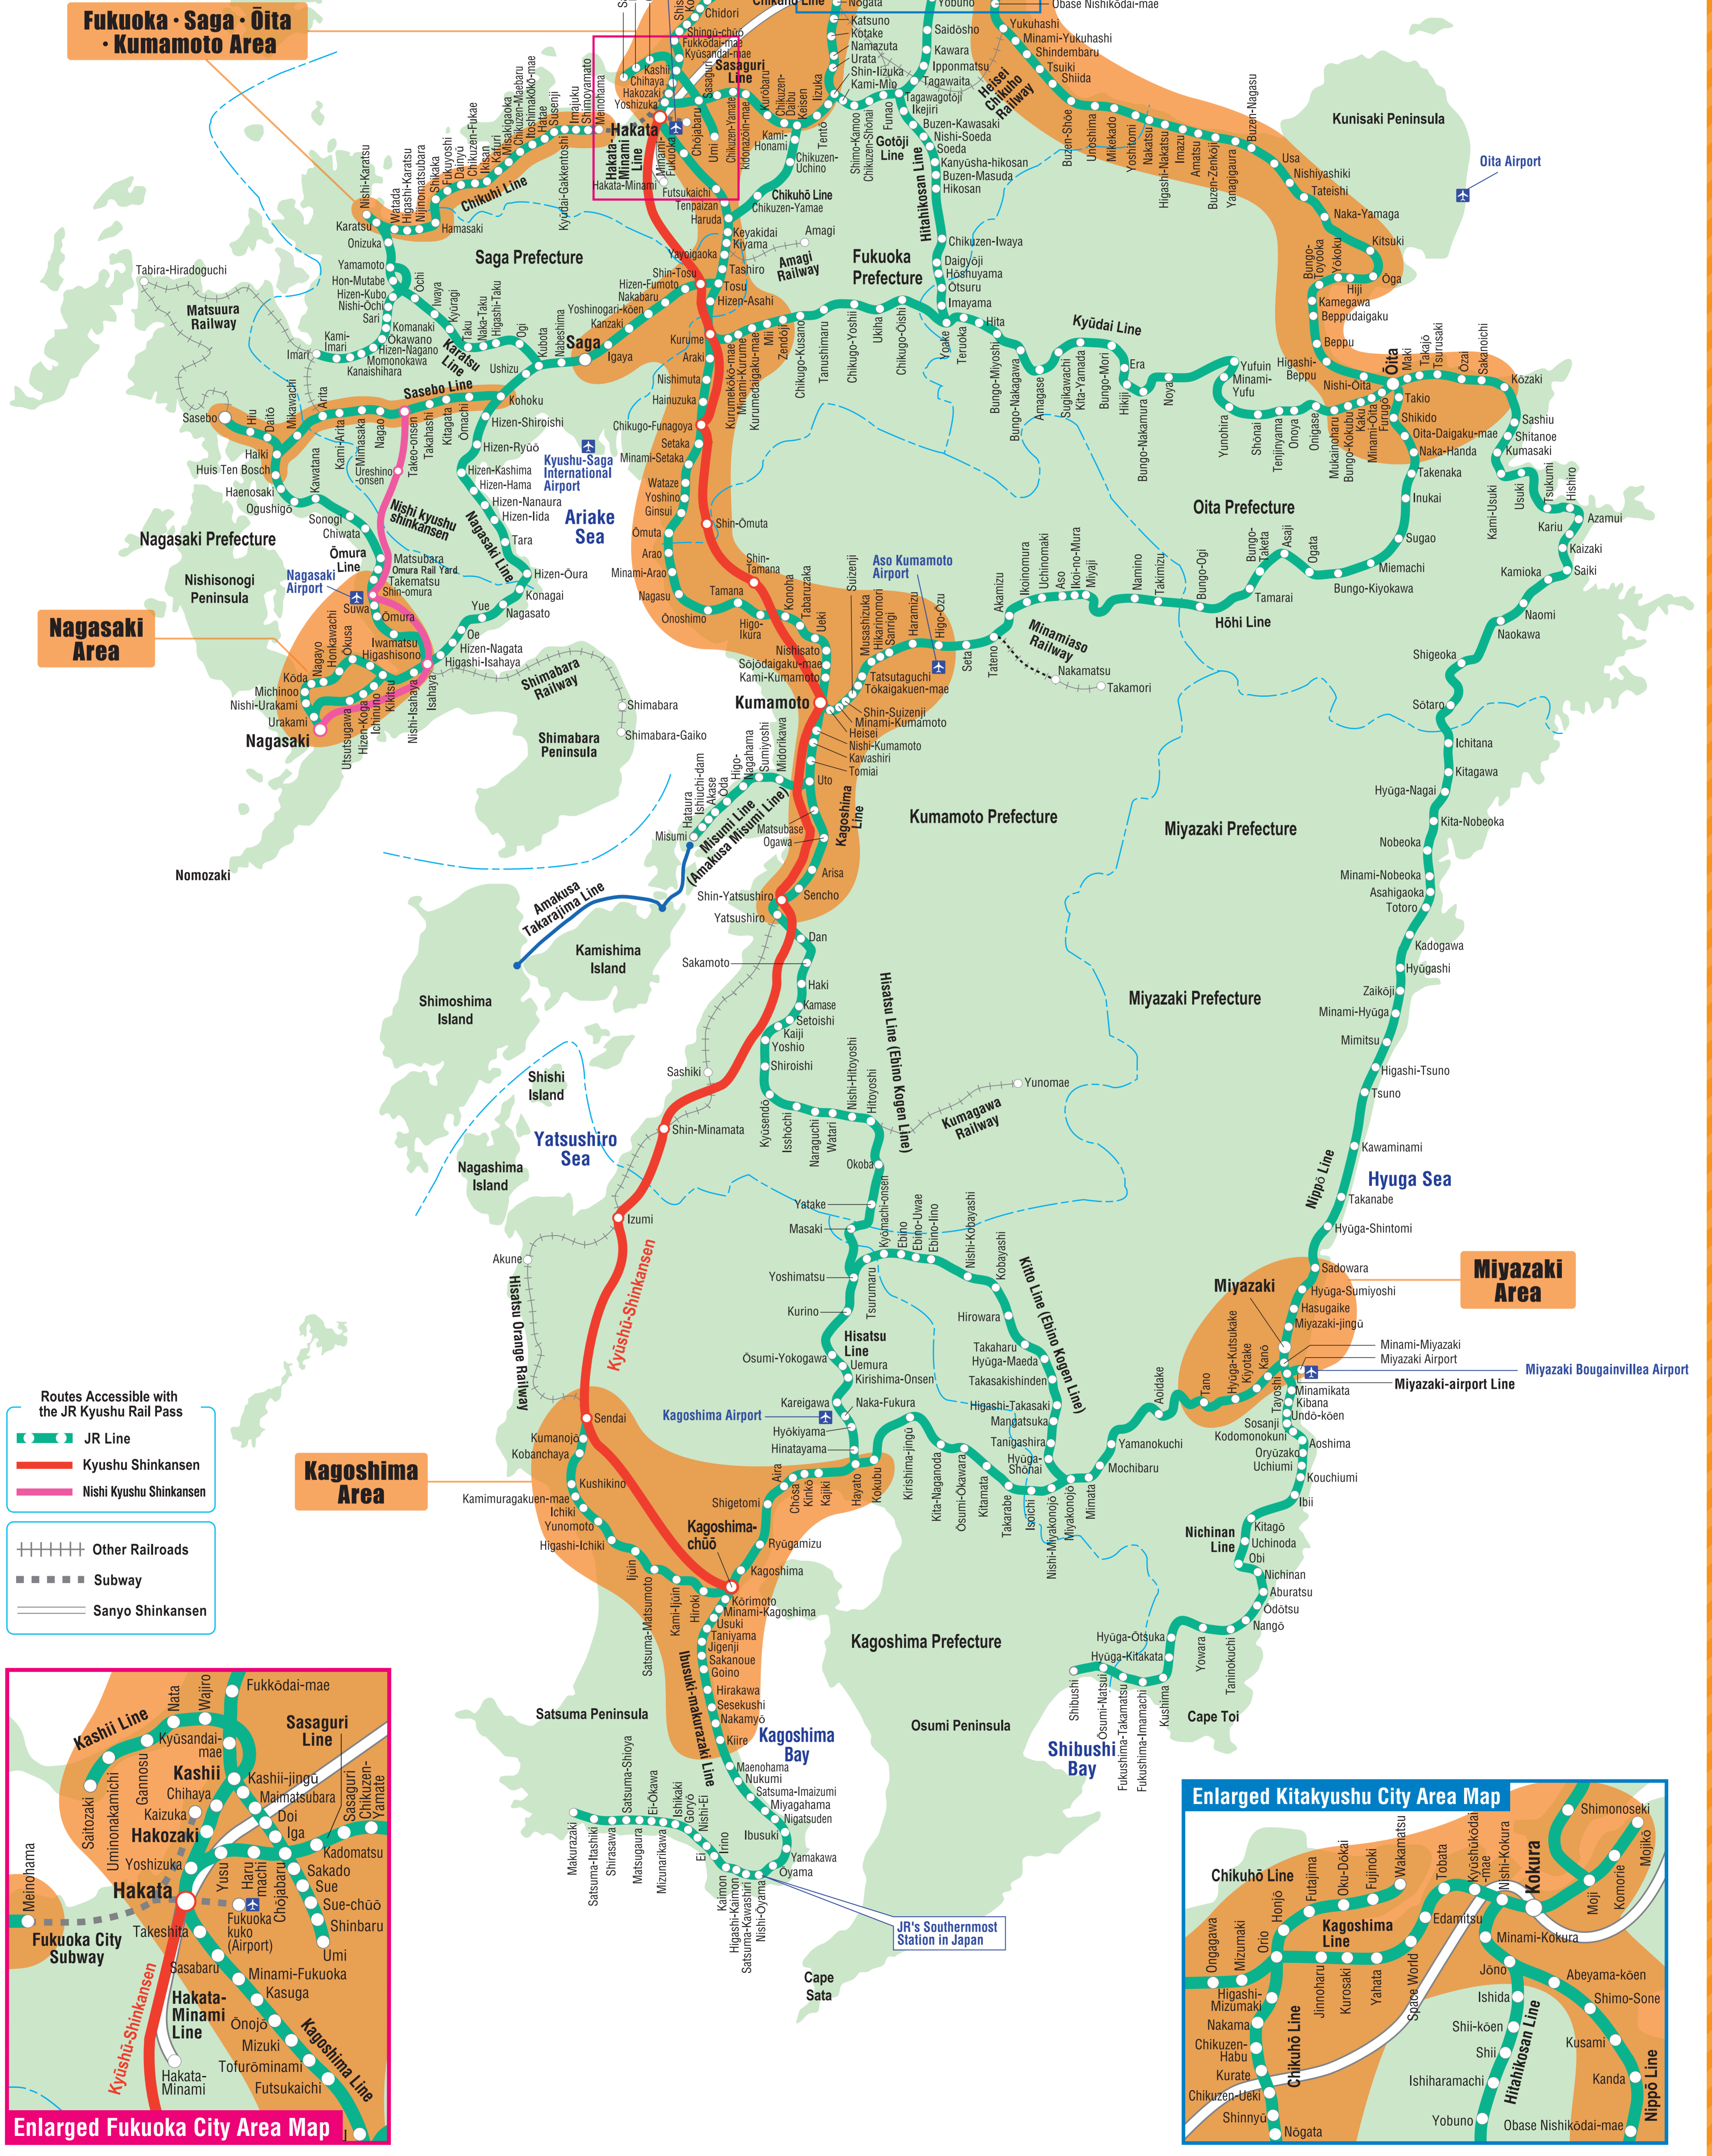

### Available area for SUGOCA (SUGOMON PASS) along JR Kyushu line

- It is not possible to ride Shinkansen.
- Purchase of a separate limited express ticket is required to use limited express trains.
- The SUGOMON PASS cannot be used outside of the available area.
- It is not possible to make transfers outside of the area and to make payments outside of the area with the SUGOMON PASS.
- The pass cannot be used to cross between each of the following areas: "Fukuoka/Saga/Oita/Kumamoto area", "Nagasaki area", "Kagoshima area", and "Miyazaki area."
- It is not possible to ride trains with a combination of the SUGOMON PASS with another base fare ticket.
- If connecting to a train or Shinkansen that crosses from within the area to outside the area, please be sure to buy base fare ticket and other tickets for all train boarding sections in advance.

**Routes Accessible with the JR Kyushu Rail Pass**

- JR Line
- Kyushu Shinkansen
- Nishi Kyushu Shinkansen

**Other Railroads**

- Subway
- Sanyo Shinkansen

Enlarged Fukuoka City Area Map

Enlarged Kitakyushu City Area Map