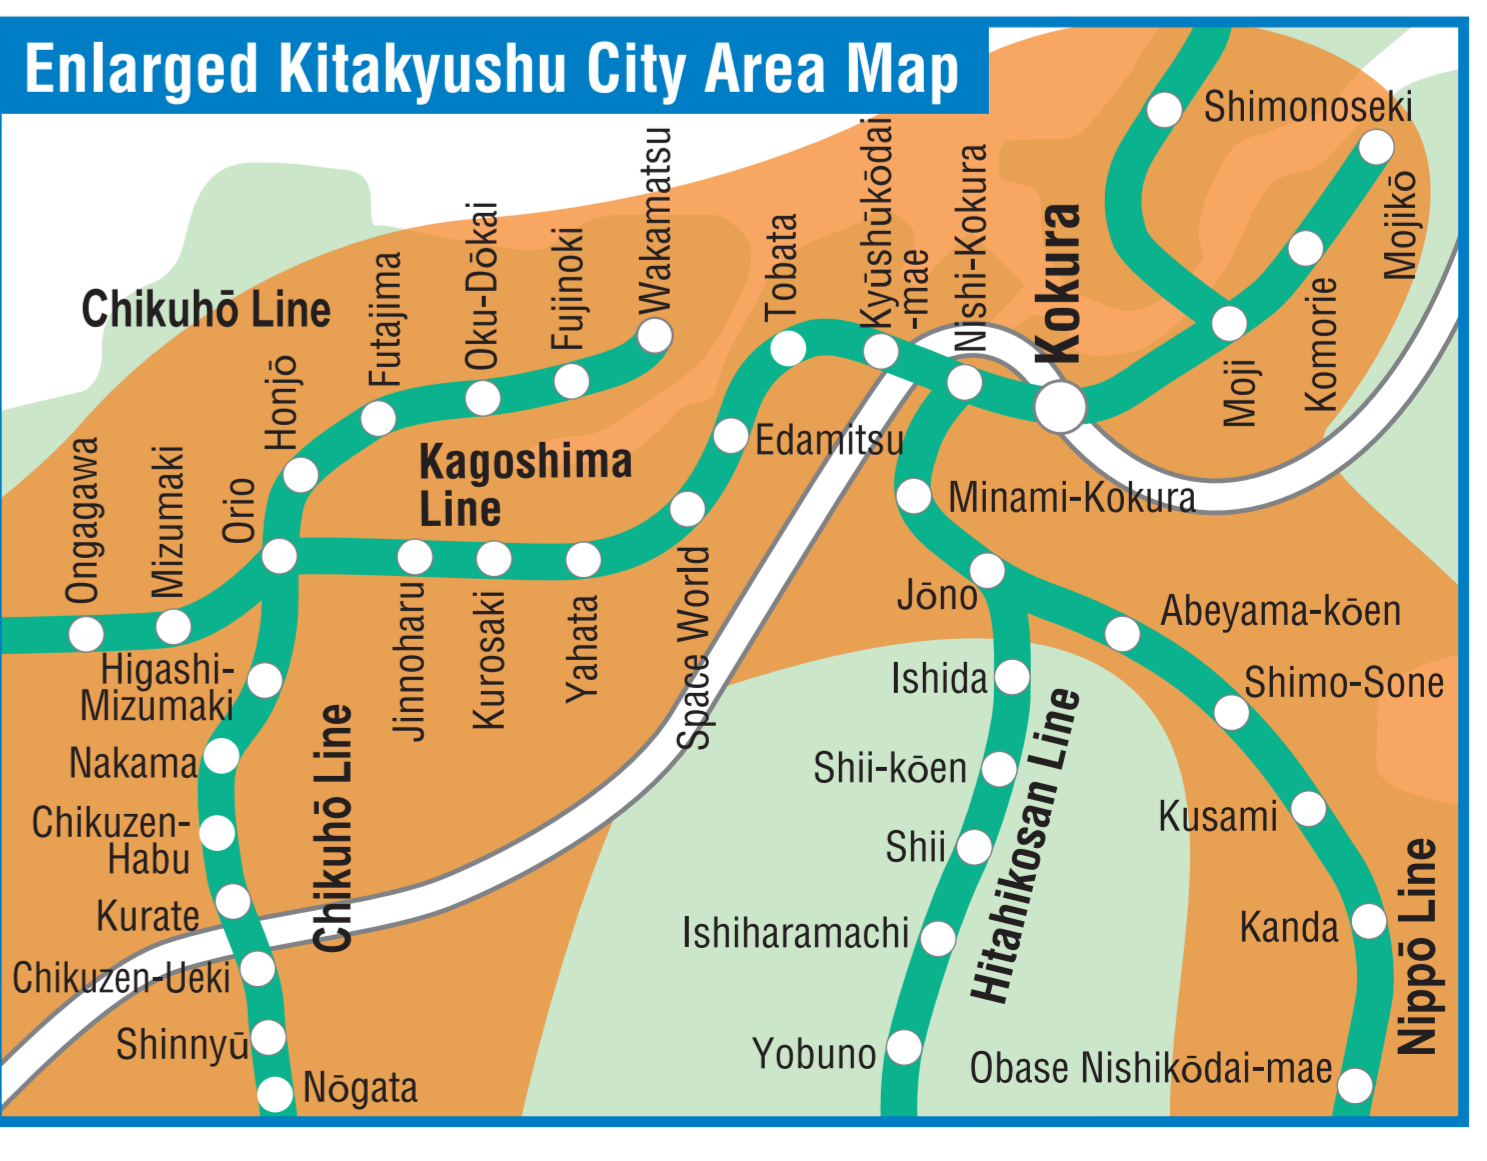

### Available area for SUGOCA (SUGOMON PASS) along JR Kyushu line

- It is not possible to ride Shinkansen.
- Purchase of a separate limited express ticket is required to use limited express trains.
- The SUGOMON PASS cannot be used outside of the available area.
- It is not possible to make transfers outside of the area and to make payments outside of the area with the SUGOMON PASS.
- The pass cannot be used to cross between each of the following areas: "Fukuoka/Saga/Oita/Kumamoto area", "Nagasaki area", "Kagoshima area", and "Miyazaki area."
- It is not possible to ride trains with a combination of the SUGOMON PASS with another base fare ticket.
- If connecting to a train or Shinkansen that crosses from within the area to outside the area, please be sure to buy base fare ticket and other tickets for all train boarding sections in advance.

**Routes Accessible with the JR Kyushu Rail Pass**

- JR Line
- Kyushu Shinkansen
- Nishi Kyushu Shinkansen

**Other Railroads**

- Subway
- Sanyo Shinkansen

Enlarged Fukuoka City Area Map

Enlarged Kitakyushu City Area Map