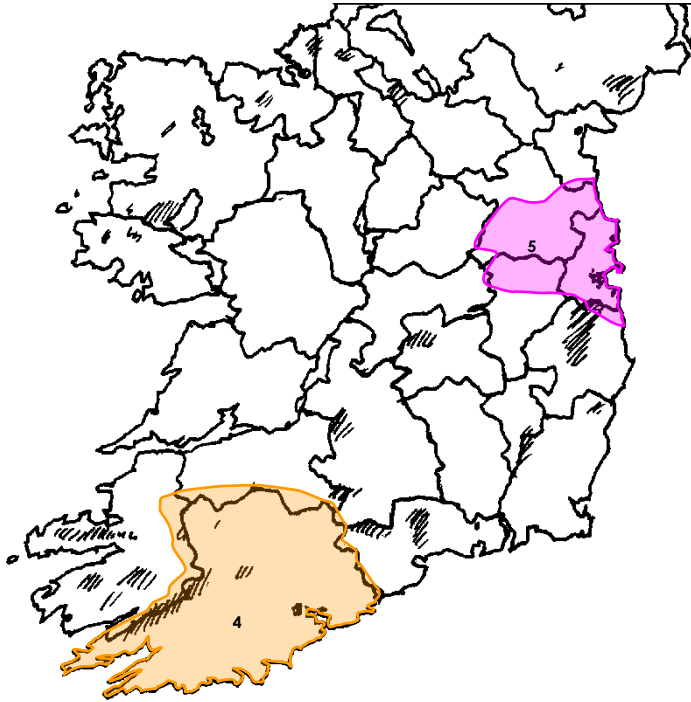

BEAT 102-103

Contemporary	WLR	360 000
N Wexford, S Carlow, Kilkenny	102.0 Mount Leinster	12.6
West County Waterford	102.2 Dungarvan	6.0
South Tipperary	102.4 Clonmel	10.0
Gorey, County Wexford	102.6 Gorey	0.1
East County Waterford	102.8 Carrickpherish	10.0
South Wexford	103.1 Forth Mountain	0.5
Carrick-on-Suir & SW Kilkenny	103.1 Suir Valley	0.2

CLARE FM

Adult, Oldies, Talk		90 000
Lahinch and Ennistimon, Clare	95.2 Ennistimon	0.5
Kilrush, County Clare	95.5 Kilrush	2.0
South East County Clare	95.9 Woodcock Hill	2.0
County Clare	96.4 Maghera	10.0
Killaloe, East County Clare	96.6 Killaloe	0.4

IR1 ■ CORK'S 96 FM

Adult, Contemporary, Talk	Wireless	390 000
North East County Cork	95.6 NE Cork Relay	0.8
West County Cork	95.8 Nowen Hill	10.0
Fermoy County Cork	95.8 Fermoy	0.05
Cobin & Monkstown, Co Cork	96.0 Carrigaline	0.2
North County Cork	96.1 Mount Hillery	2.0
Clonakilty, SW County Cork	96.2 Clonakilty	0.1
Macroom, West Cork	96.2 Macroom	0.03
Cork City and SE Co Cork	96.4 Holyhill	10.0
Bantry, SW County Cork	96.4 Bantry	0.2
Youghal, County Cork	96.8 Youghal	0.2
Kinsale, County Cork	96.8 Kinsale	0.2

IR2 ■

1990/1 as Radio South, 1995 County Sound, 1996 96 FM, 2000 extended from Cork city to county wide

IR3 ■

C103

Adult, Oldies, Irish & Country, Talk	Wireless	390 000
Cork City	102.6 Holyhill	10.0
Bantry, SW County Cork	102.7 Bantry	0.2
North East County Cork	102.9 NE Cork Relay	0.8
Youghal, County Cork	103.0 Youghal	0.2
Kinsale, County Cork	103.0 Kinsale	0.2
West County Cork (opt-out)	103.3 Nowen Hill	10.0
Fermoy County Cork	103.3 Fermoy	0.05
Cobin & Monkstown, Co Cork	103.5 Carrigaline	0.2
North County Cork	103.7 Mount Hillery	5.0
Macroom, West Cork	103.7 Macroom	0.015
Clonakilty, SW County Cork	103.9 Clonakilty	0.1

1990/1 as Cork's County Sound. Cork city added 2000. C103 from 2008.

EAST COAST RADIO

Adult, Talk		95 000
South East County Wicklow	94.9 Avoca	9.5
North & East, County Wicklow	96.2 Bray Head	10.0
North West County Wicklow	99.9 Saggart	4.8
East County Wicklow	102.9 Ballyguile	15.8
West Wicklow	102.9 Ballyglass	1.9
Arklow, County Wicklow	104.4 Barraniskly E, Arklow	0.4

1990/1

GALWAY BAY FM

Adult, Talk		160 000
Galway City	95.8 Tanabrocky	0.5
West County Galway	95.8 Clifden	0.5
County Galway	96.8 Knokroe	10.0
Gort, County Galway	97.2 Gort	0.05
East County Galway	97.4 Redmount Hill	2.0
Connemara, County Galway	97.4 Seanafaistin	1.0

1990/1

HIGHLAND RADIO

Adult, Irish & Country, Talk	Bauer	80 000
Ballybofey, County Donegal	94.7 Ballybofey	0.1
West County Donegal	95.2 Arranmore Island	2.0
Castlefin and Lifford	102.1 Feirn Hill	1.25
Gortahork, NE Donegal	102.6 Crockananevee	0.2
East County Donegal & Derry	103.3 Scalp Mountain	10.0
North Inishowen	104.5 Back Mountain	2.0
East Inishowen	104.7 Moville	0.4
Ardara & Glenties, Donegal	104.7 Mulmosog	0.2

1990/1