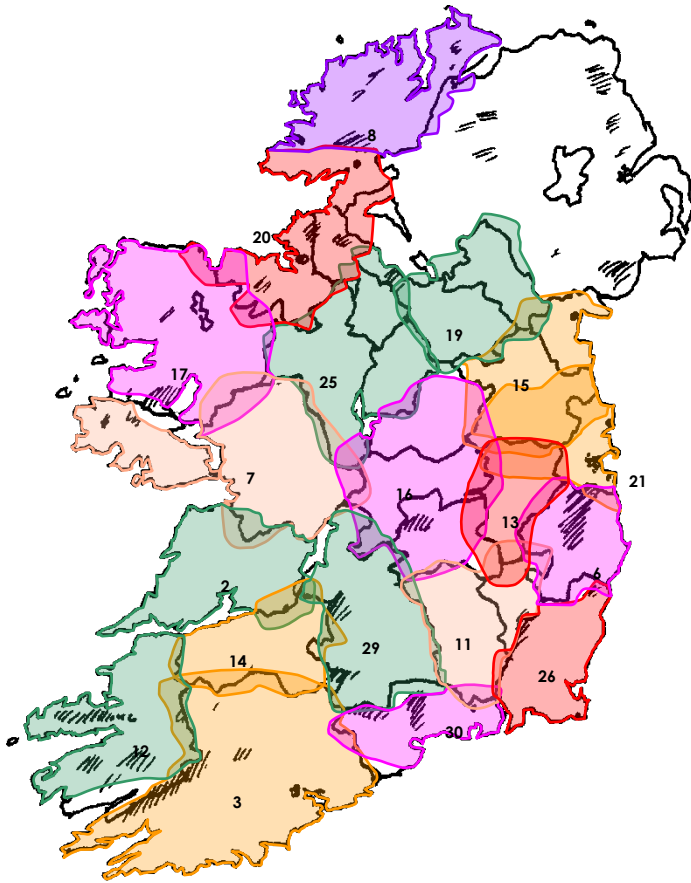

BEAT 102-103

Contemporary	WLR	360 000
N Wexford, S Carlow, Kilkenny	102.0 Mount Leinster	12.6
West County Waterford	102.2 Dungarvan	6.0
South Tipperary	102.4 Clonmel	10.0
Gorey, County Wexford	102.6 Gorey	0.1
East County Waterford	102.8 Carrickpherish	10.0
South Wexford	103.1 Forth Mountain	0.5
Carrick-on-Suir & SW Kilkenny	103.1 Suir Valley	0.2

CLARE FM

Adult, Oldies, Talk		90 000
Lahinch and Ennistimon, Clare	95.2 Ennistimon	0.5
Kilrush, County Clare	95.5 Kilrush	2.0
South East County Clare	95.9 Woodcock Hill	2.0
County Clare	96.4 Maghera	10.0
Killaloe, East County Clare	96.6 Killaloe	0.4

IR1 ■ CORK'S 96 FM

Adult, Contemporary, Talk	Wireless	390 000
North East County Cork	95.6 NE Cork Relay	0.8
West County Cork	95.8 Nowen Hill	10.0
Fermoy County Cork	95.8 Fermoy	0.05
Cobin & Monkstown, Co Cork	96.0 Carrigaline	0.2
North County Cork	96.1 Mount Hillery	2.0
Clonakilty, SW County Cork	96.2 Clonakilty	0.1
Macroom, West Cork	96.2 Macroom	0.03
Cork City and SE Co Cork	96.4 Holyhill	10.0
Bantry, SW County Cork	96.4 Bantry	0.2
Youghal, County Cork	96.8 Youghal	0.2
Kinsale, County Cork	96.8 Kinsale	0.2

IR2 ■

1990/1 as Radio South, 1995 County Sound, 1996 96 FM, 2000 extended from Cork city to county wide

IR3 ■

C103

Adult, Oldies, Irish & Country, Talk	Wireless	390 000
Cork City	102.6 Holyhill	10.0
Bantry, SW County Cork	102.7 Bantry	0.2
North East County Cork	102.9 NE Cork Relay	0.8
Youghal, County Cork	103.0 Youghal	0.2
Kinsale, County Cork	103.0 Kinsale	0.2
West County Cork (opt-out)	103.3 Nowen Hill	10.0
Fermoy County Cork	103.3 Fermoy	0.05
Cobin & Monkstown, Co Cork	103.5 Carrigaline	0.2
North County Cork	103.7 Mount Hillery	5.0
Macroom, West Cork	103.7 Macroom	0.015
Clonakilty, SW County Cork	103.9 Clonakilty	0.1

1990/1 as Cork's County Sound. Cork city added 2000. C103 from 2008.

EAST COAST RADIO

Adult, Talk		95 000
South East County Wicklow	94.9 Avoca	9.5
North & East, County Wicklow	96.2 Bray Head	10.0
North West County Wicklow	99.9 Saggart	4.8
East County Wicklow	102.9 Ballyguile	15.8
West Wicklow	102.9 Ballyglass	1.9
Arklow, County Wicklow	104.4 Barraniskly E, Arklow	0.4

1990/1

GALWAY BAY FM

Adult, Talk		160 000
Galway City	95.8 Tanabrocky	0.5
West County Galway	95.8 Clifden	0.5
County Galway	96.8 Knokroe	10.0
Gort, County Galway	97.2 Gort	0.05
East County Galway	97.4 Redmount Hill	2.0
Connemara, County Galway	97.4 Seanafaistin	1.0

1990/1

HIGHLAND RADIO

Adult, Irish & Country, Talk	Bauer	80 000
Ballybofey, County Donegal	94.7 Ballybofey	0.1
West County Donegal	95.2 Arranmore Island	2.0
Castlefin and Lifford	102.1 Feirn Hill	1.25
Gortahork, NE Donegal	102.6 Crockananevee	0.2
East County Donegal & Derry	103.3 Scalp Mountain	10.0
North Inishowen	104.5 Back Mountain	2.0
East Inishowen	104.7 Moville	0.4
Ardara & Glenties, Donegal	104.7 Mulmosog	0.2

1990/1