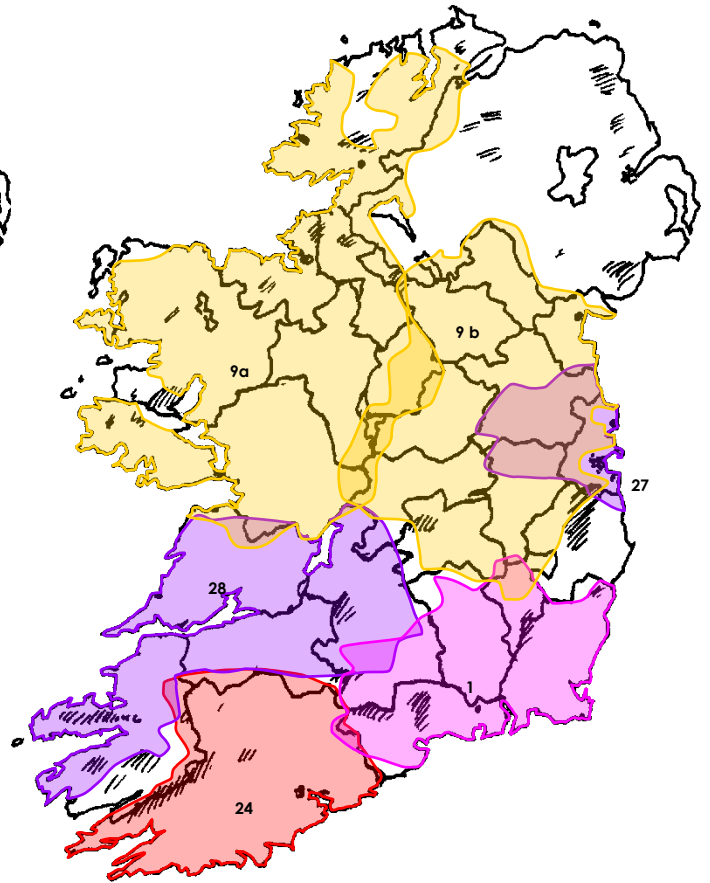

BEAT 102-103

Contemporary	WLR	360 000
N Wexford, S Carlow, Kilkenny	102.0 Mount Leinster	12.6
West County Waterford	102.2 Dungarvan	6.0
South Tipperary	102.4 Clonmel	10.0
Gorey, County Wexford	102.6 Gorey	0.1
East County Waterford	102.8 Carrickpherish	10.0
South Wexford	103.1 Forth Mountain	0.5
Carrick-on-Suir & SW Kilkenny	103.1 Suir Valley	0.2

CLARE FM

Adult, Oldies, Talk		90 000
Lahinch and Ennistimon, Clare	95.2 Ennistimon	0.5
Kilrush, County Clare	95.5 Kilrush	2.0
South East County Clare	95.9 Woodcock Hill	2.0
County Clare	96.4 Maghera	10.0
Killaloe, East County Clare	96.6 Killaloe	0.4

IR1 ■ CORK'S 96 FM

Adult, Contemporary, Talk	Wireless	390 000
North East County Cork	95.6 NE Cork Relay	0.8
West County Cork	95.8 Nowen Hill	10.0
Fermoy County Cork	95.8 Fermoy	0.05
Cobin & Monkstown, Co Cork	96.0 Carrigaline	0.2
North County Cork	96.1 Mount Hillery	2.0
Clonakilty, SW County Cork	96.2 Clonakilty	0.1
Macroom, West Cork	96.2 Macroom	0.03
Cork City and SE Co Cork	96.4 Holyhill	10.0
Bantry, SW County Cork	96.4 Bantry	0.2
Youghal, County Cork	96.8 Youghal	0.2
Kinsale, County Cork	96.8 Kinsale	0.2

IR2 ■

1990/1 as Radio South, 1995 County Sound, 1996 96 FM, 2000 extended from Cork city to county wide

IR3 ■

C103

Adult, Oldies, Irish & Country, Talk	Wireless	390 000
Cork City	102.6 Holyhill	10.0
Bantry, SW County Cork	102.7 Bantry	0.2
North East County Cork	102.9 NE Cork Relay	0.8
Youghal, County Cork	103.0 Youghal	0.2
Kinsale, County Cork	103.0 Kinsale	0.2
West County Cork (opt-out)	103.3 Nowen Hill	10.0
Fermoy County Cork	103.3 Fermoy	0.05
Cobin & Monkstown, Co Cork	103.5 Carrigaline	0.2
North County Cork	103.7 Mount Hillery	5.0
Macroom, West Cork	103.7 Macroom	0.015
Clonakilty, SW County Cork	103.9 Clonakilty	0.1

1990/1 as Cork's County Sound. Cork city added 2000. C103 from 2008.

EAST COAST RADIO

Adult, Talk		95 000
South East County Wicklow	94.9 Avoca	9.5
North & East, County Wicklow	96.2 Bray Head	10.0
North West County Wicklow	99.9 Saggart	4.8
East County Wicklow	102.9 Ballyguile	15.8
West Wicklow	102.9 Ballyglass	1.9
Arklow, County Wicklow	104.4 Barraniskly E, Arklow	0.4

1990/1

GALWAY BAY FM

Adult, Talk		160 000
Galway City	95.8 Tanabrocky	0.5
West County Galway	95.8 Clifden	0.5
County Galway	96.8 Knokroe	10.0
Gort, County Galway	97.2 Gort	0.05
East County Galway	97.4 Redmount Hill	2.0
Connemara, County Galway	97.4 Seanafaistin	1.0

1990/1

HIGHLAND RADIO

Adult, Irish & Country, Talk	Bauer	80 000
Ballybofey, County Donegal	94.7 Ballybofey	0.1
West County Donegal	95.2 Arranmore Island	2.0
Castlefin and Lifford	102.1 Feirn Hill	1.25
Gortahork, NE Donegal	102.6 Crockananevee	0.2
East County Donegal & Derry	103.3 Scalp Mountain	10.0
North Inishowen	104.5 Back Mountain	2.0
East Inishowen	104.7 Moville	0.4
Ardara & Glenties, Donegal	104.7 Mulmosog	0.2

1990/1