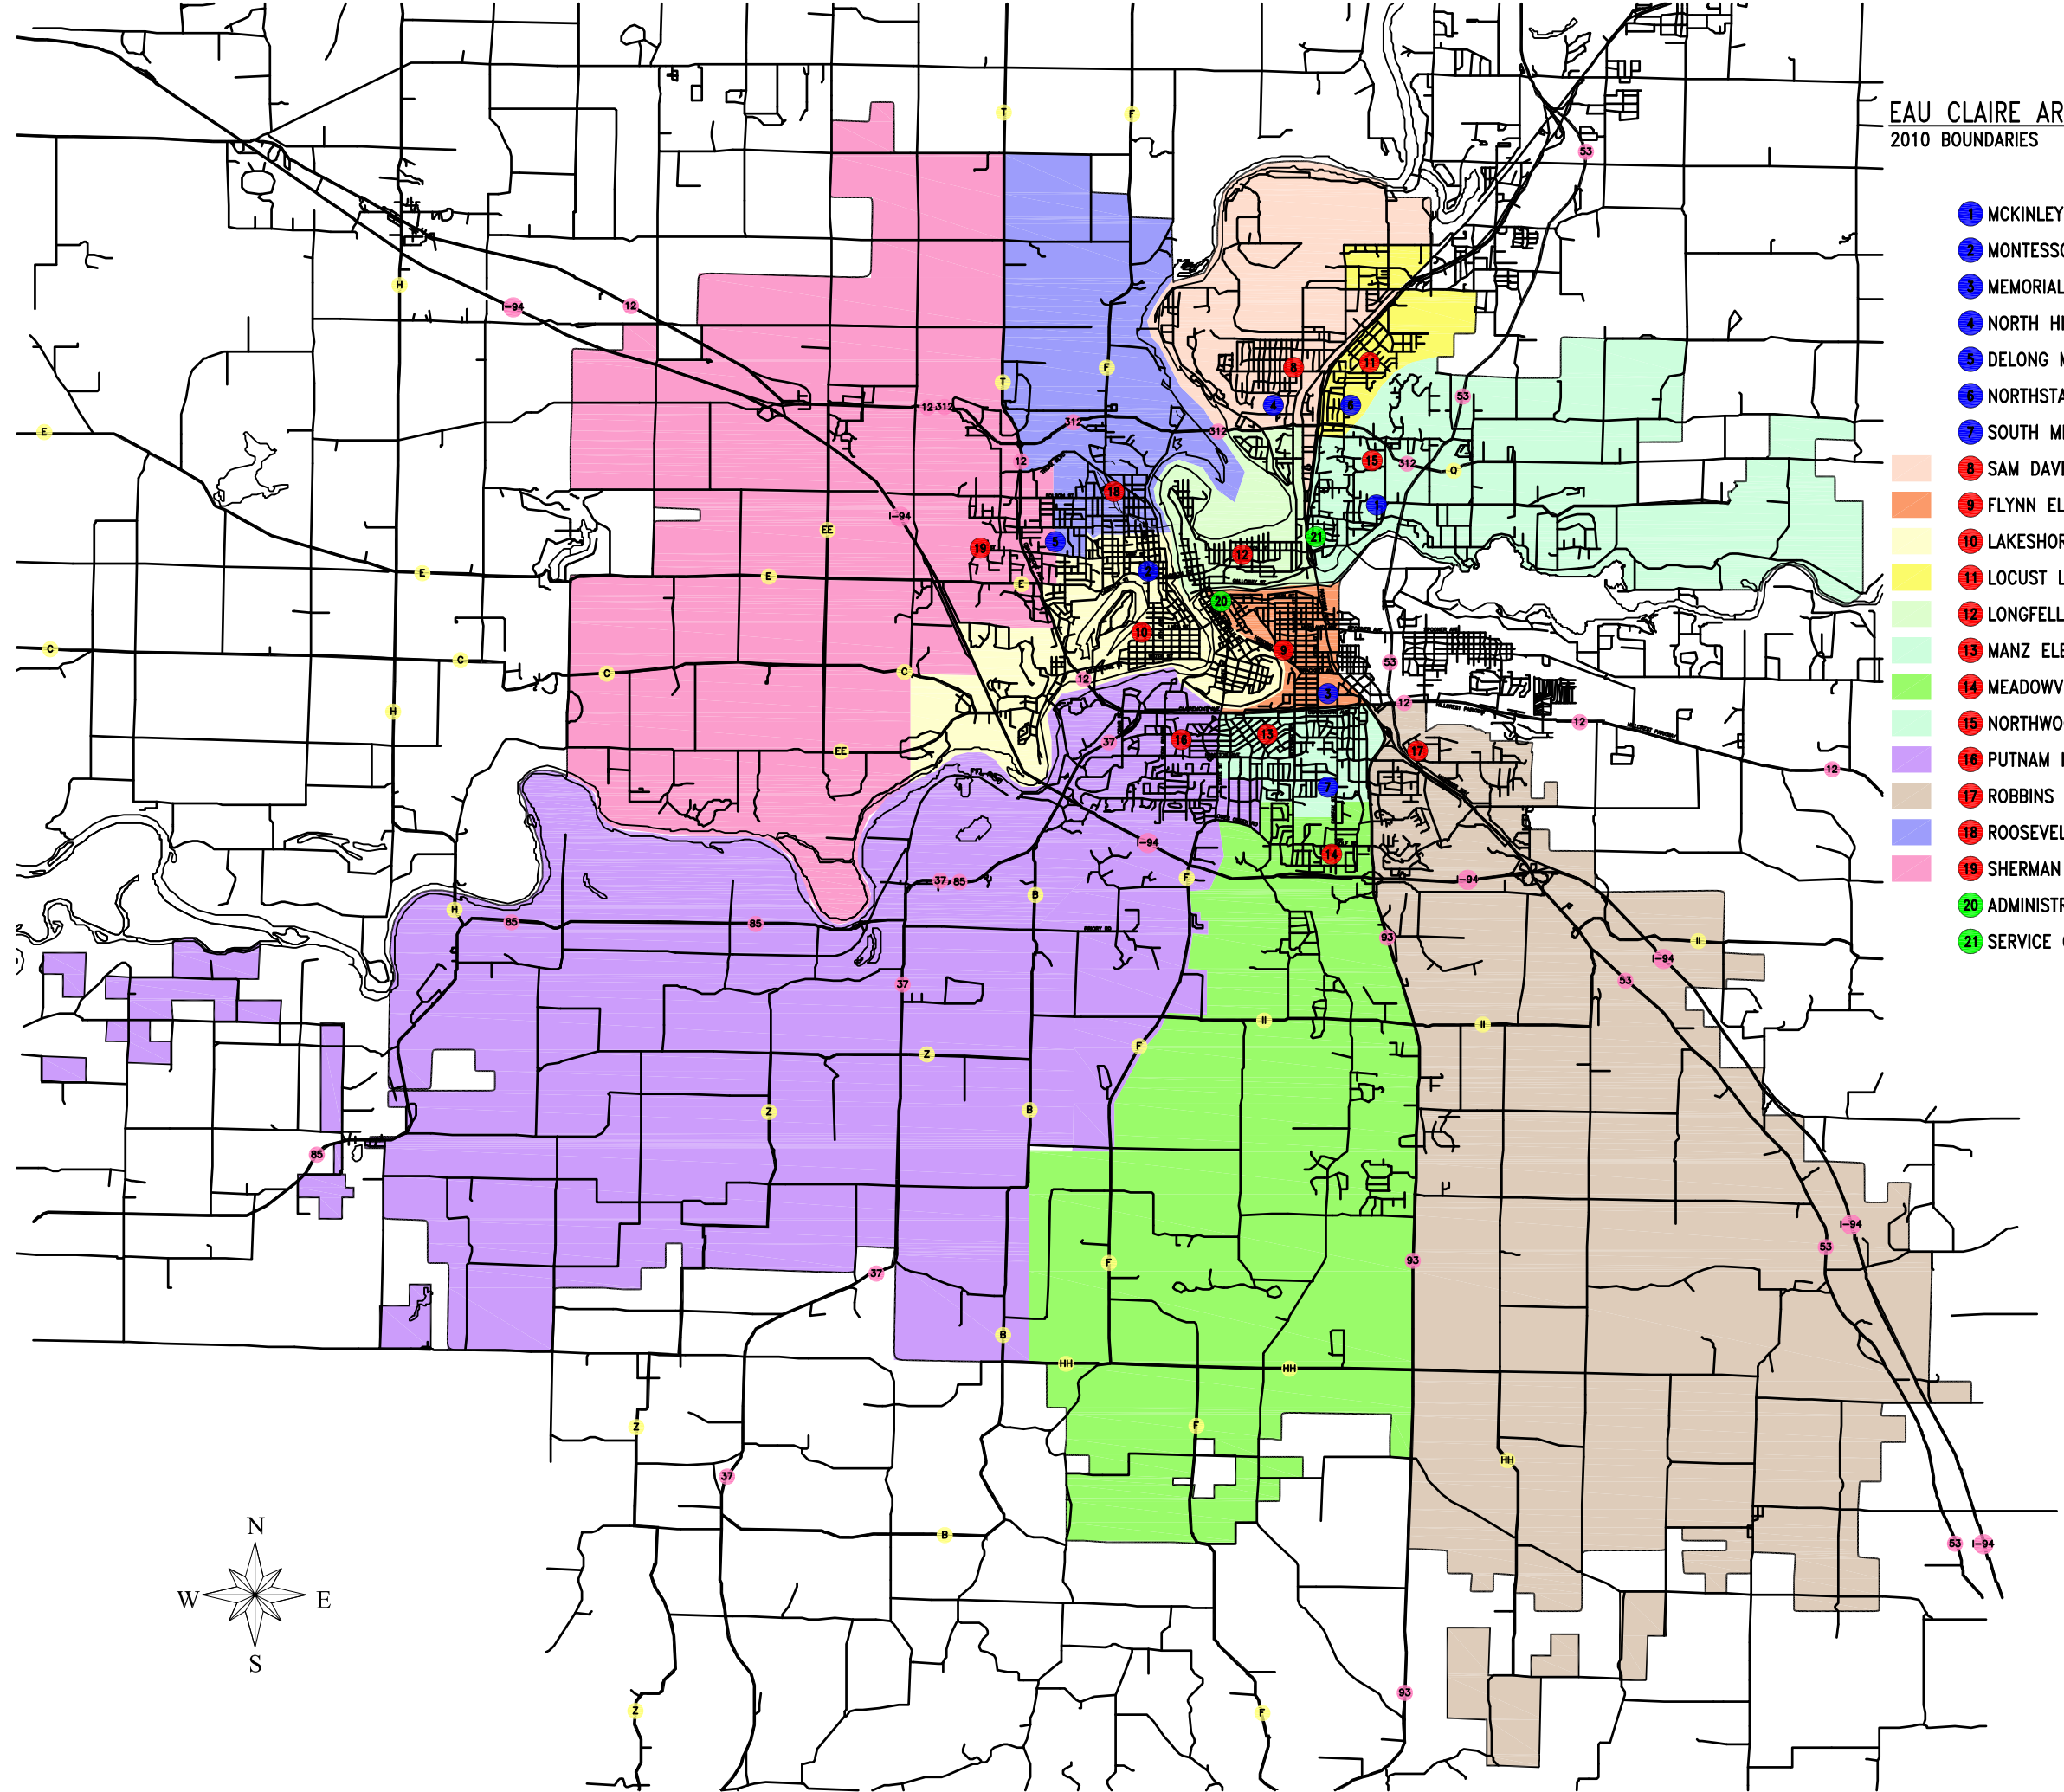

EAU CLAIRE AREA SCHOOL DISTRICT
2010 BOUNDARIES

- 1 MCKINLEY CHARTER SCHOOL
- 2 MONTESSORI CHARTER SCHOOL
- 3 MEMORIAL HIGH SCHOOL
- 4 NORTH HIGH SCHOOL
- 5 DELONG MIDDLE SCHOOL
- 6 NORTHSTAR MIDDLE SCHOOL
- 7 SOUTH MIDDLE SCHOOL
- 8 SAM DAVEY ELEMENTARY SCHOOL
- 9 FLYNN ELEMENTARY SCHOOL
- 10 LAKESHORE ELEMENTARY SCHOOL
- 11 LOCUST LANE ELEMENTARY SCHOOL
- 12 LONGFELLOW ELEMENTARY SCHOOL
- 13 MANZ ELEMENTARY SCHOOL
- 14 MEADOWVIEW ELEMENTARY SCHOOL
- 15 NORTHWOODS ELEMENTARY SCHOOL
- 16 PUTNAM HEIGHTS ELEMENTARY SCHOOL
- 17 ROBBINS ELEMENTARY SCHOOL
- 18 ROOSEVELT ELEMENTARY SCHOOL
- 19 SHERMAN ELEMENTARY SCHOOL
- 20 ADMINISTRATION BUILDING
- 21 SERVICE CENTER